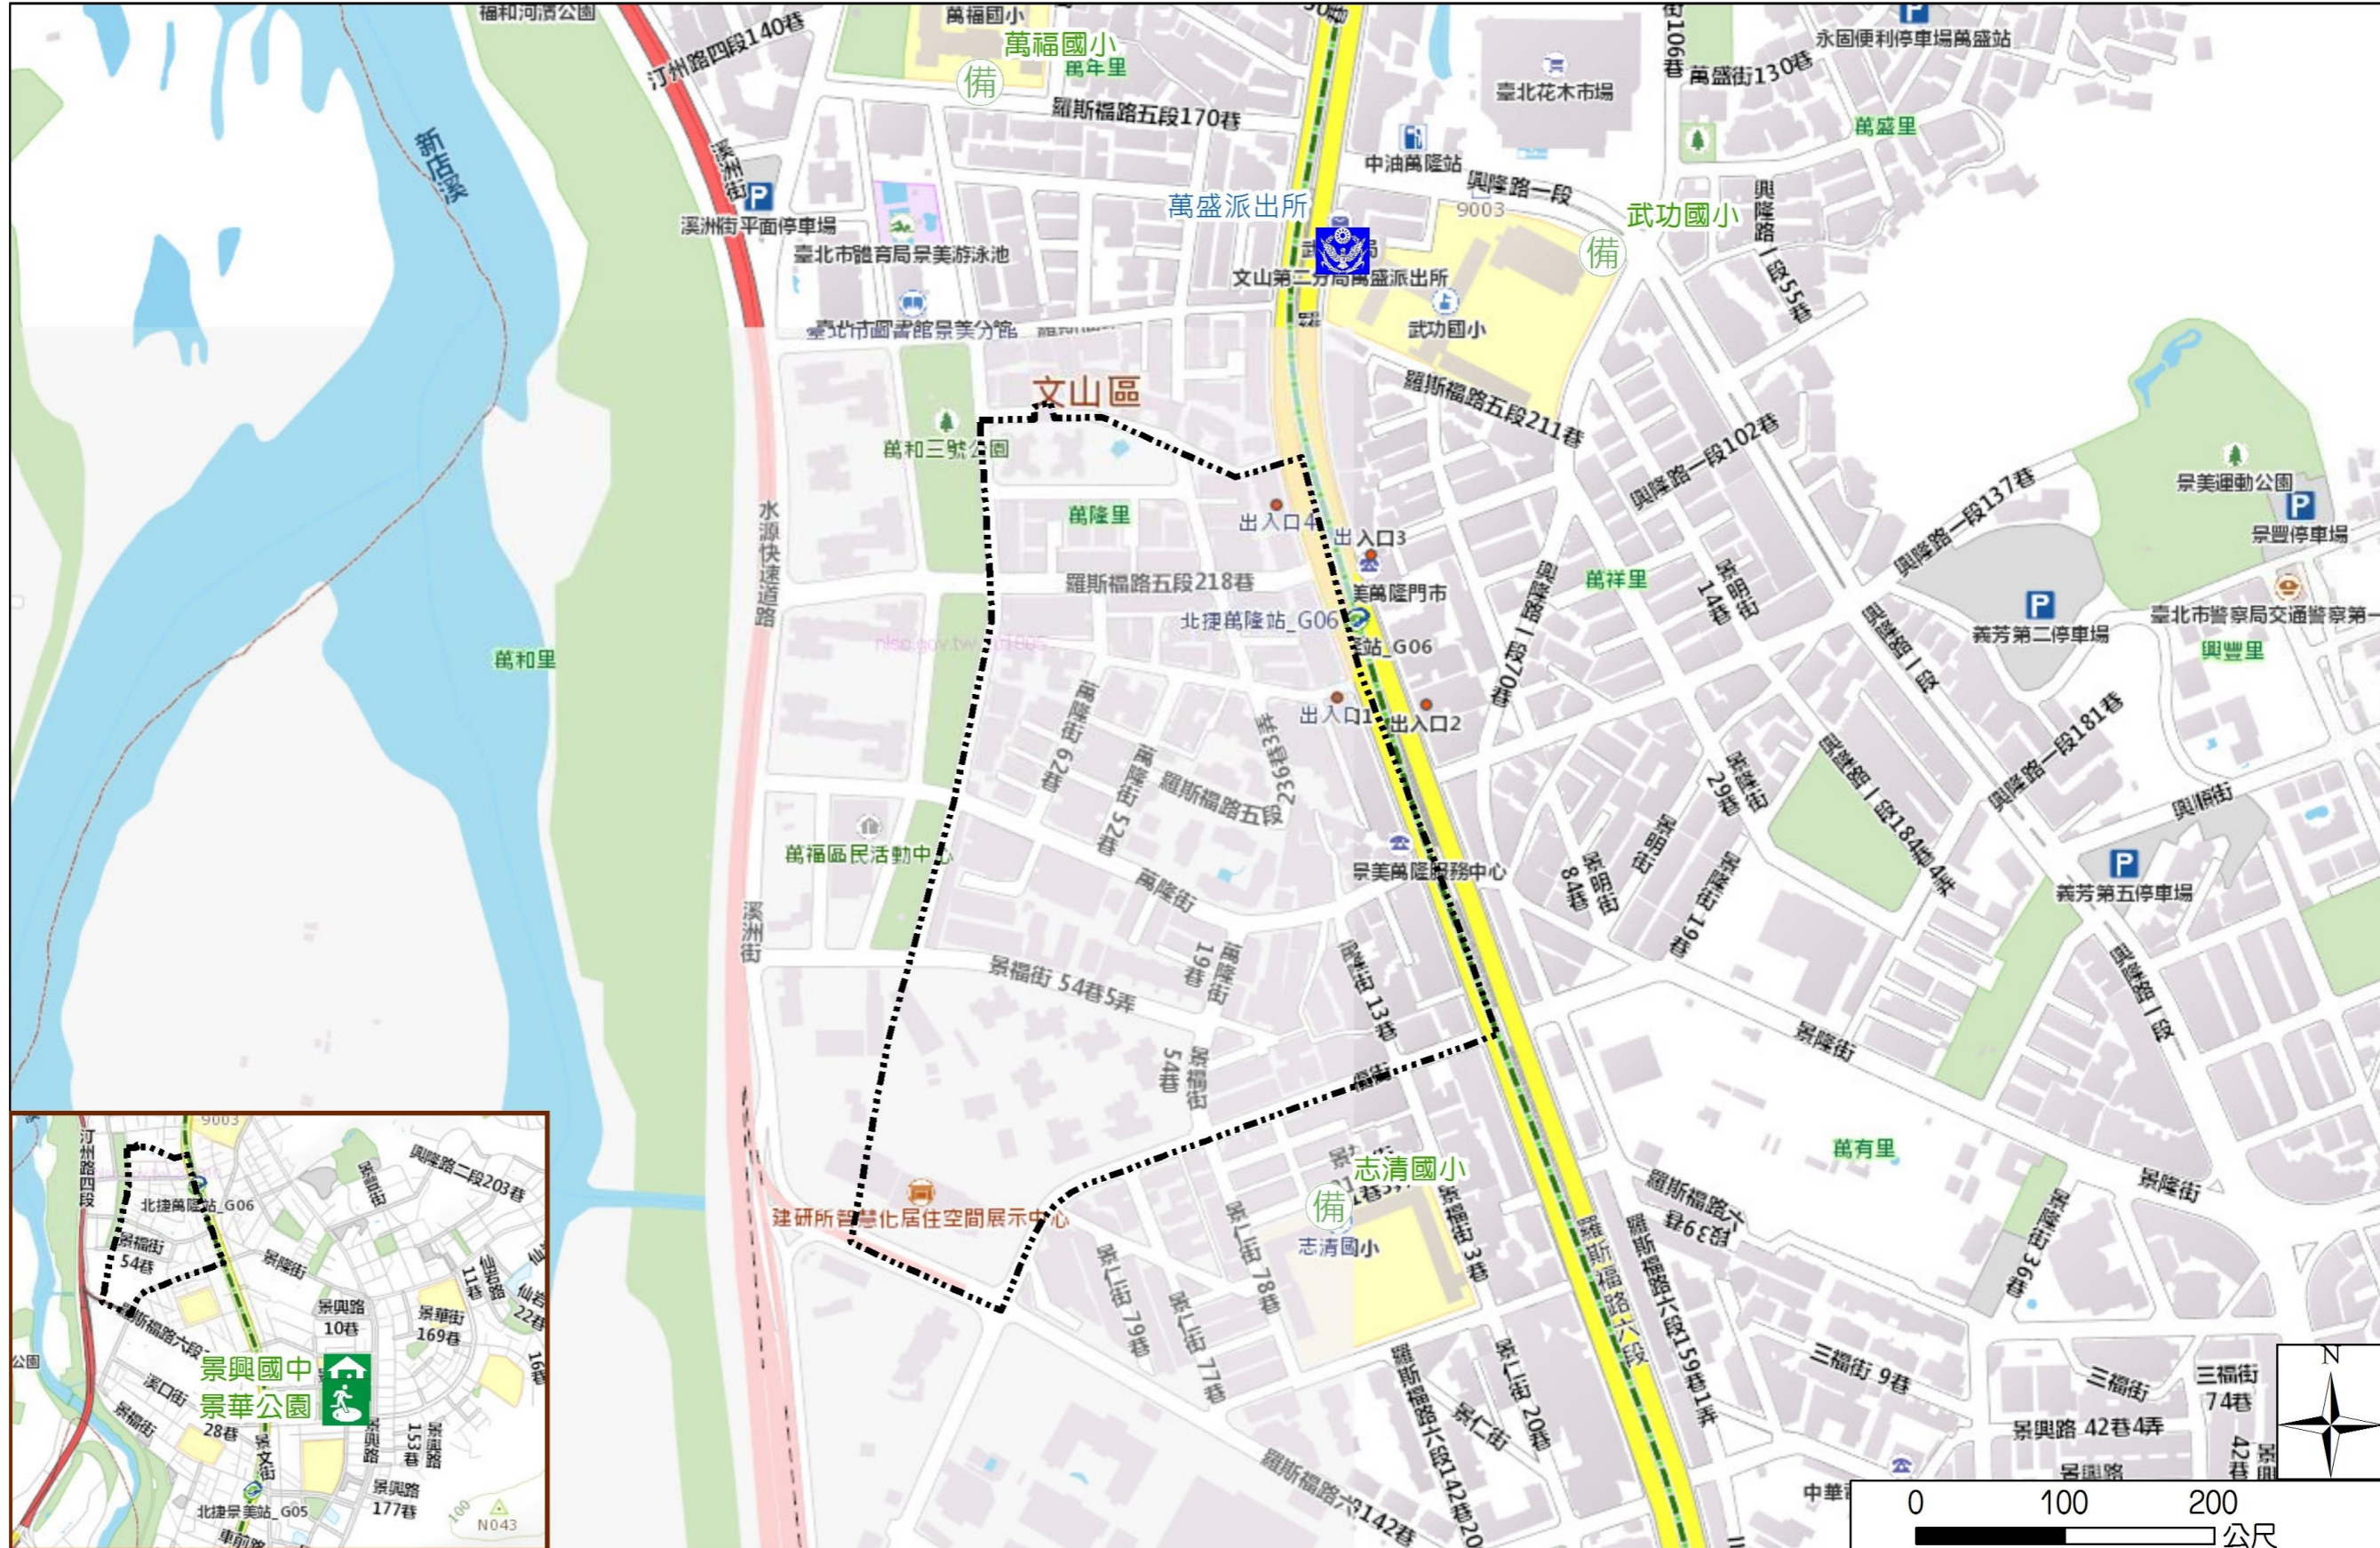

Wanlong Vil., Wenshan Dist., Taipei City Simple Evacuation Map

Emergency notification

Taipei Citizen Hotline : 1999
 Fire Department Tel. : 119
 Police Department Tel. : 110
 EOC of Wenshan Dist.
 Non-emergency number : 02-29365522
 Emergency number : 02-66290119
 Officer
 Mobile : 0972-246009
 Note: Please call this District's EOC to ensure that the evacuation shelter is open

Disaster Prevention Information Website

Taipei City Disaster Prevention Information Website

Evacuation Principle

Flood: Vertical evacuation or preventive evacuation
 Earthquake :

More disaster prevention knowledge :
 Taipei City Disaster Prevention Guide

Evacuation Shelter

Name	Jinghua Park Shelter for Earthquake
Address	Intersection of Jingxing Rd. and Jinghua St.
Capacity	1347
Contact number	02-27884255
Name	Jingxing Junior High School (School for Priority Shelter) Shelter for Flood and Earthquake
Address	No. 2, Ln. 46, Jingxing Rd.
Capacity	100
Contact number	02-29323794#130
Name	Wugong Elementary School
Address	No. 68, Sec. 1, Xinglong Rd.
Capacity	50
Contact number	02-29314360#38
Name	Zhiqing Elementary School
Address	No. 5, Ln. 21, Jingfu St.
Capacity	35
Contact number	02-29323875#540