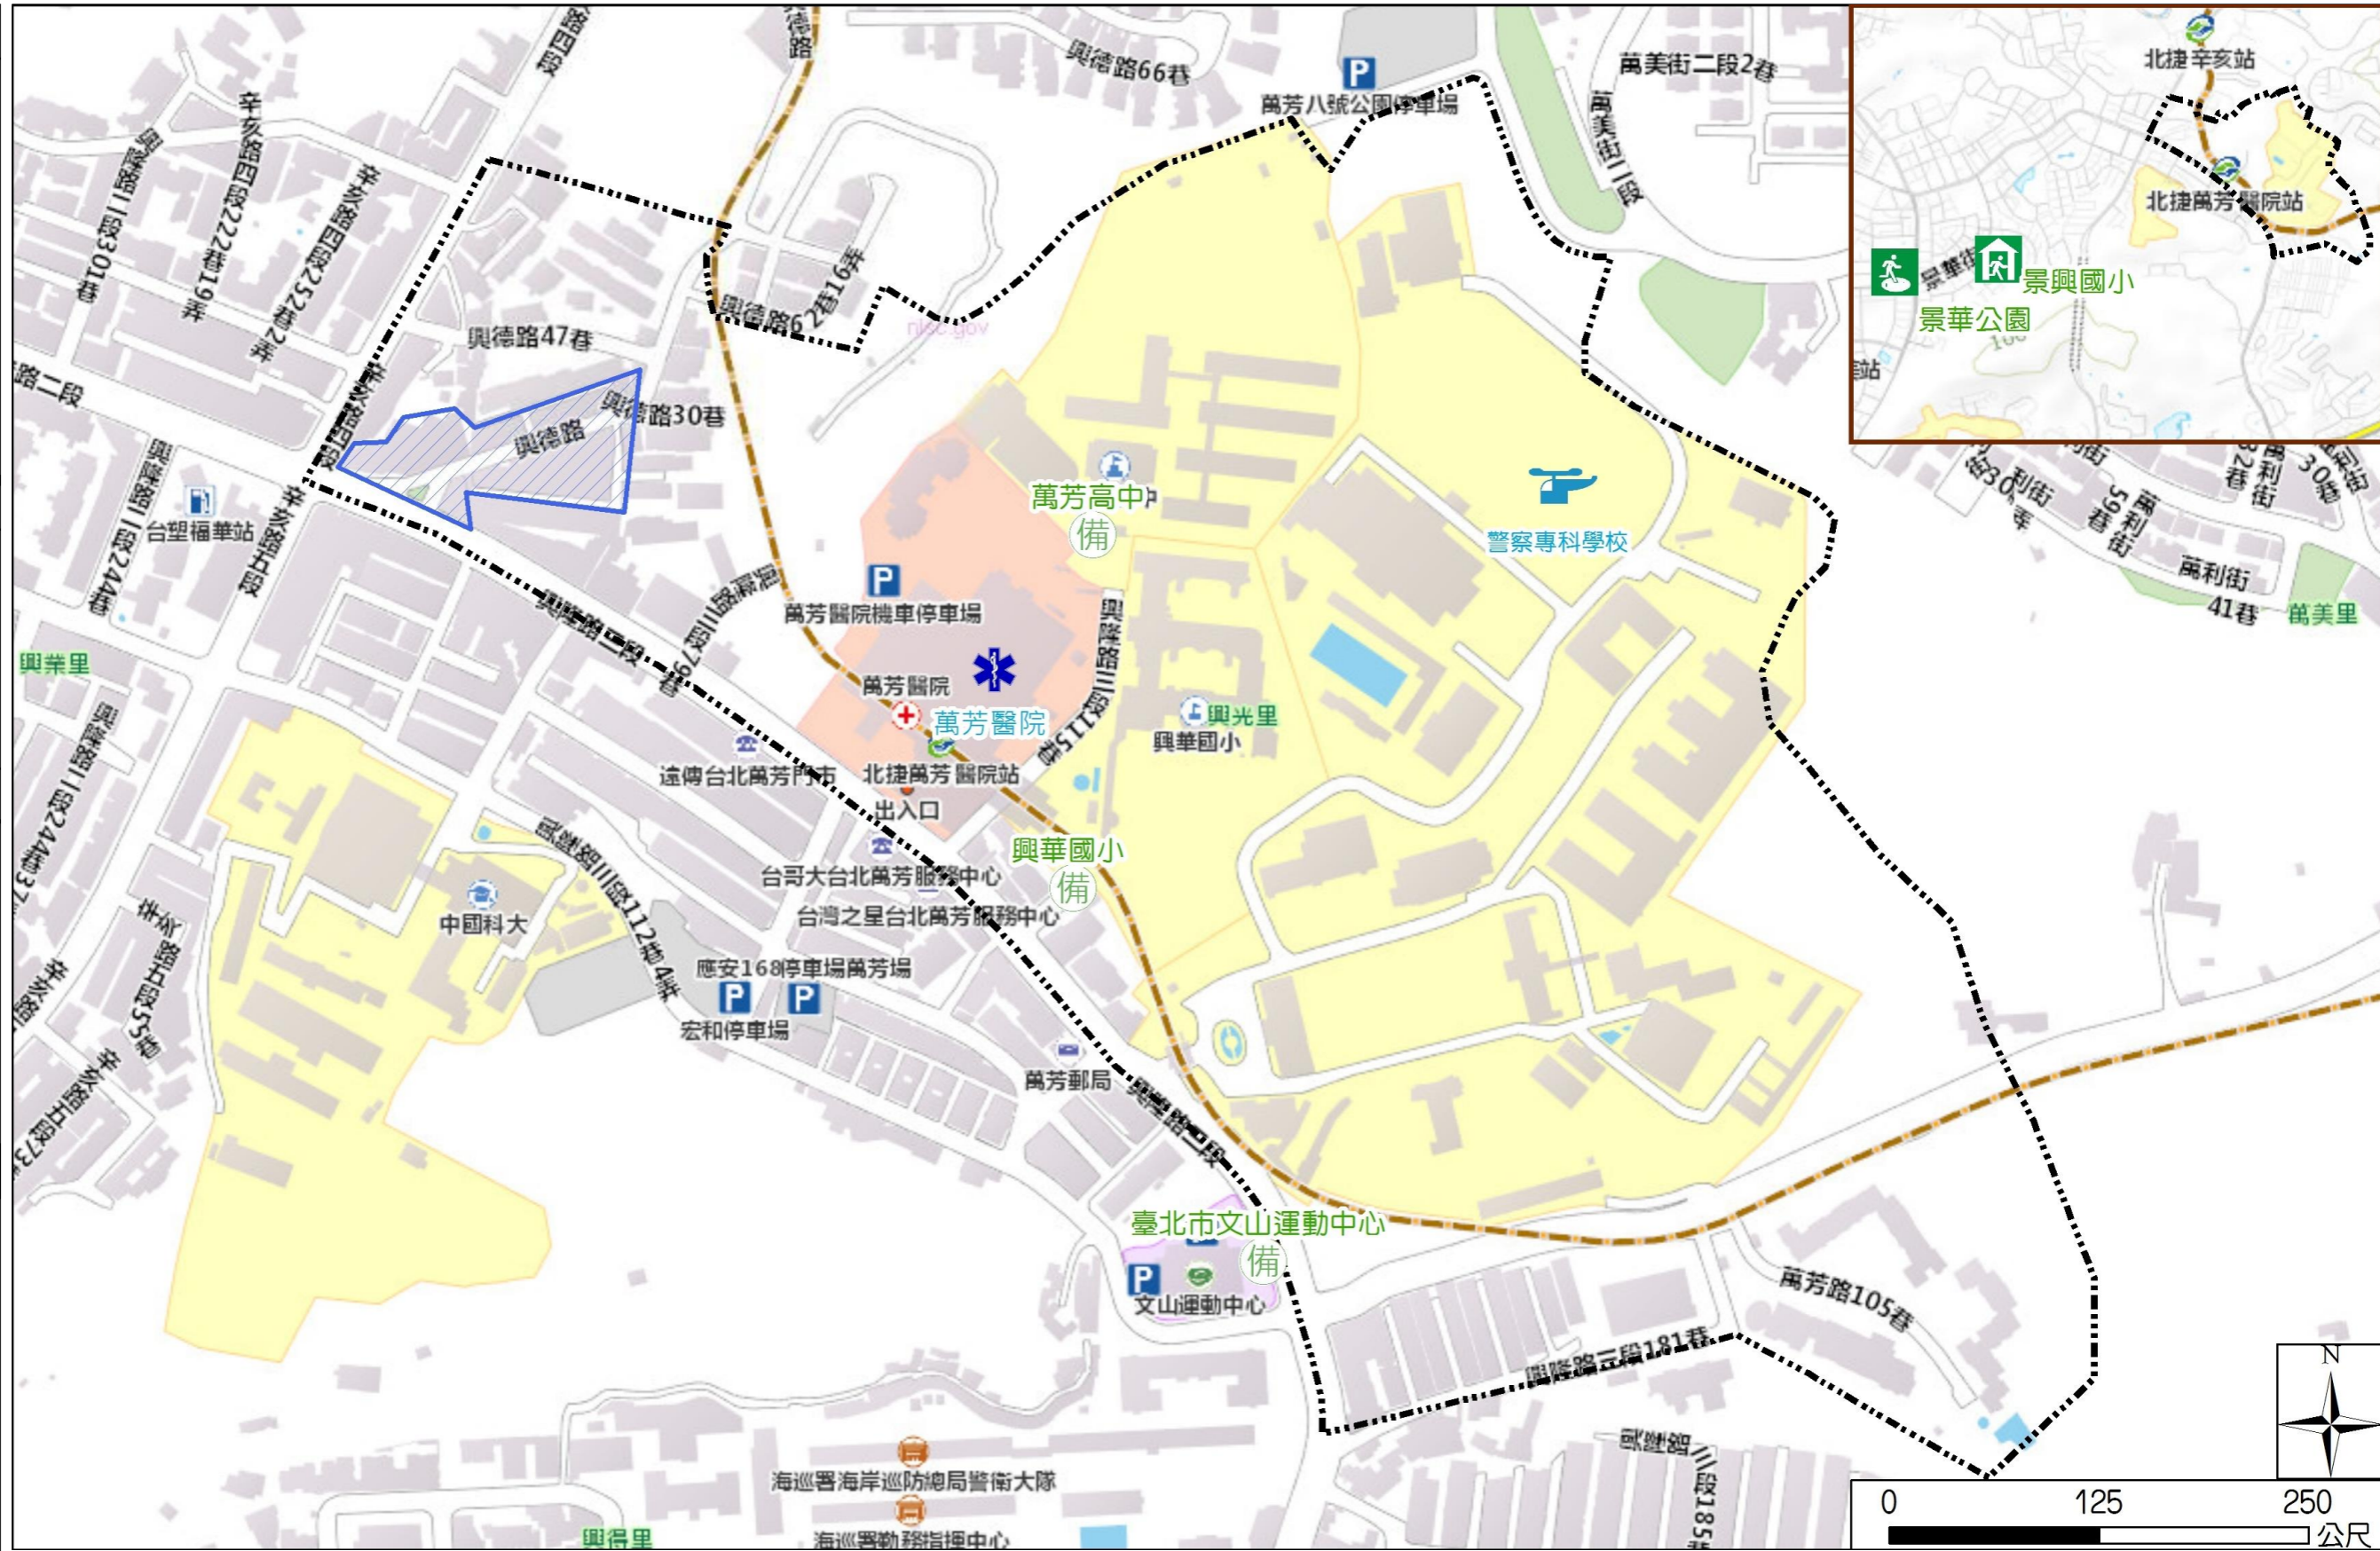

Xingguang Vil., Wenshan Dist., Taipei City Simple Evacuation Map

Emergency notification

Taipei Citizen Hotline : 1999
 Fire Department Tel. : 119
 Police Department Tel. : 110
 EOC of Wenshan Dist.
 Non-emergency number : 02-29365522
 Emergency number : 02-66290119
 Officer
 Mobile : 0972-246051
 Note: Please call this District's EOC to ensure that the evacuation shelter is open

Disaster Prevention Information Website

Taipei City Disaster Prevention Information Website

Evacuation Principle

Flood: Vertical evacuation or preventive evacuation
 Earthquake :

More disaster prevention knowledge :
 Taipei City Disaster Prevention Guide

Evacuation Shelter

Name	Jinghua Park Shelter for Earthquake
Address	Intersection of Jingxing Rd. and Jinghua St.
Capacity	1347
Contact number	02-27884255
Name	Jingxing Elementary School (School for Priority Shelter) Shelter for Earthquake
Address	No. 21, Ln. 150, Jinghua St.
Capacity	126
Contact number	02-29329439#730
Name	Taipei Wenshan Sports Center
Address	No. 222, Sec. 3, Xinglong Rd.
Capacity	189
Contact number	02-22308268#211
Name	Wanfang High School
Address	No. 1, Ln. 115, Sec. 3, Xinglong Rd.
Capacity	131
Contact number	02-22309585#500

Legend 圖例	里界 Village Boundary	避難收容處所 Evacuation Shelter	防救災單位 Disaster Rescue Resources	重要地標 Landmark
	里界 Village Boundary 易積水地區 Flood-prone	室內避難收容處所(優先安置學校) Indoor Evacuation Shelter (School for Priority Shelter) 室外避難收容處所(防災公園) Outdoor Evacuation Shelter (Disaster Prevention Park) 避難收容處所(備用) Evacuation Shelter (Backup)	警察單位 Police Department 消防單位 Fire Department 急救責任醫院 Designated Hospital (Emergency Medical Treatment) 直升機起降場 Helipad	重要地標 Landmark