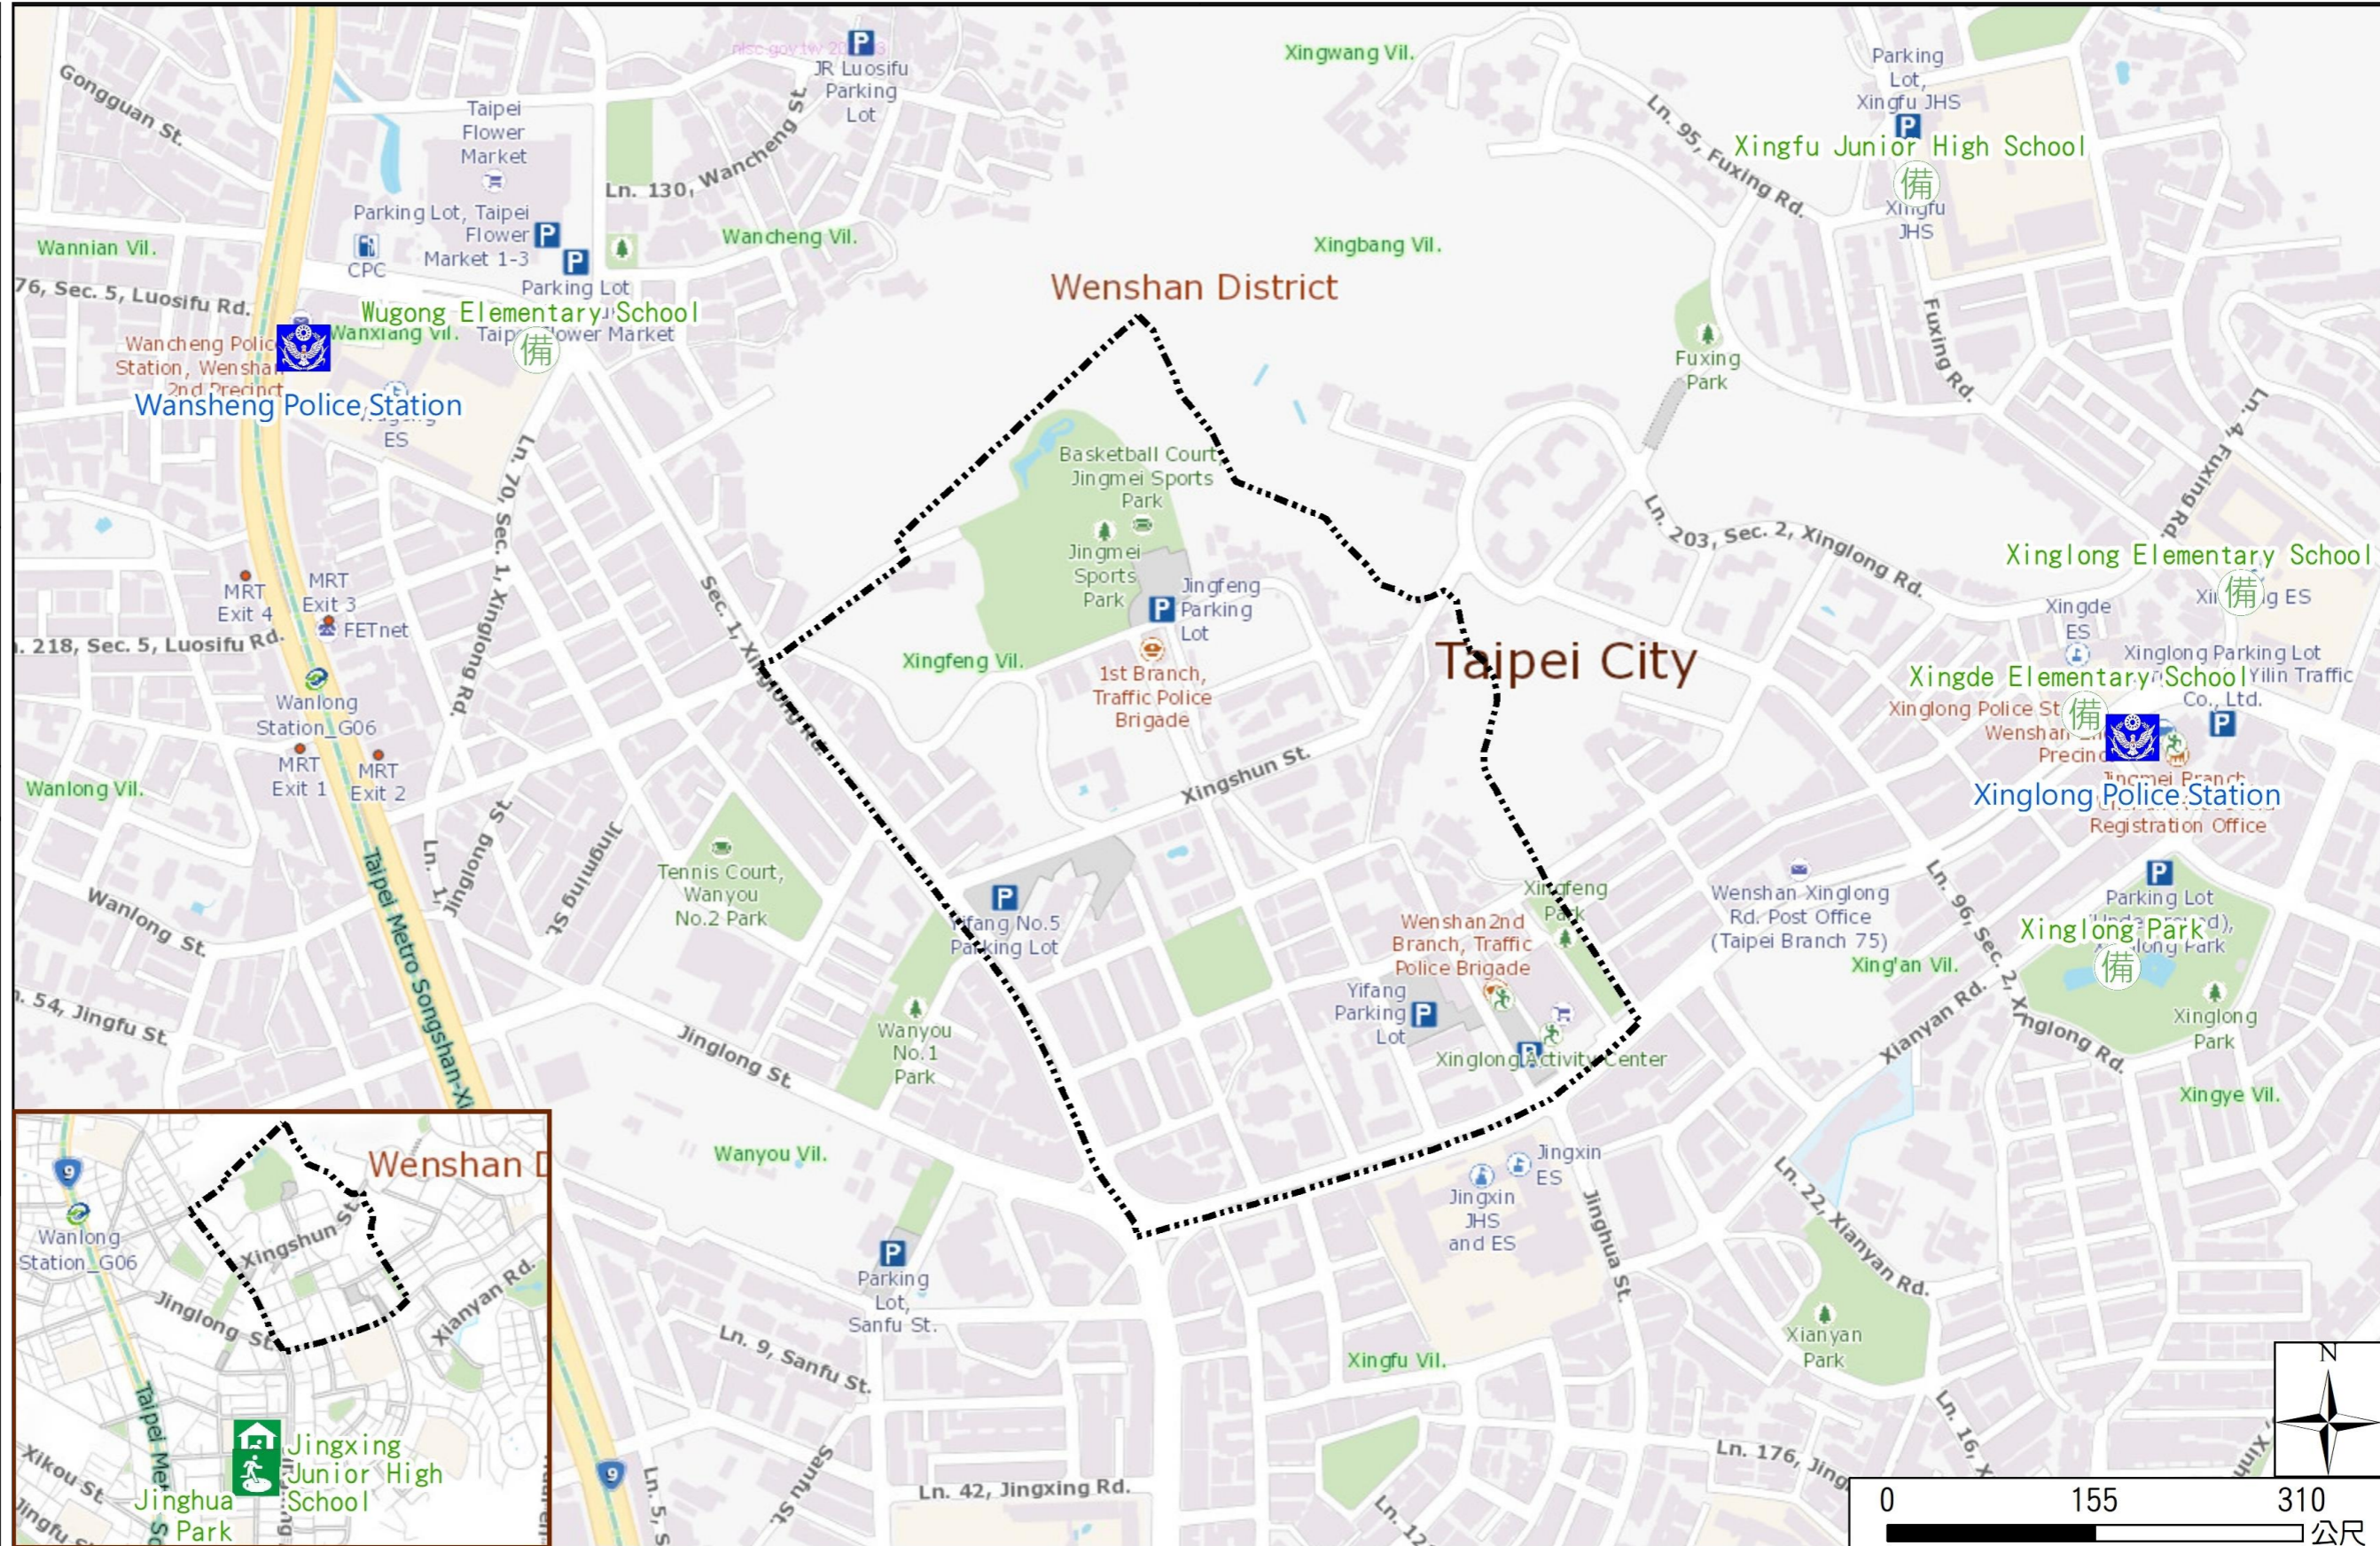

Evacuation Shelter

Name	Jinghua Park Shelter for Earthquake
Address	Intersection of Jingxing Rd. and Jinghua St.
Capacity	1347
Contact number	02-27884255
Name	Jingxing Junior High School (School for Priority Shelter) Shelter for Flood and Earthquake
Address	No. 2, Ln. 46, Jingxing Rd.
Capacity	100
Contact number	02-29323794#130
Name	Xingfu Junior High School
Address	No. 80, Fuxing Rd.
Capacity	300
Contact number	02-29322024#400
Name	Xingde Elementary School
Address	No. 235, Sec. 2, Xinglong Rd.
Capacity	30
Contact number	02-29329431#37