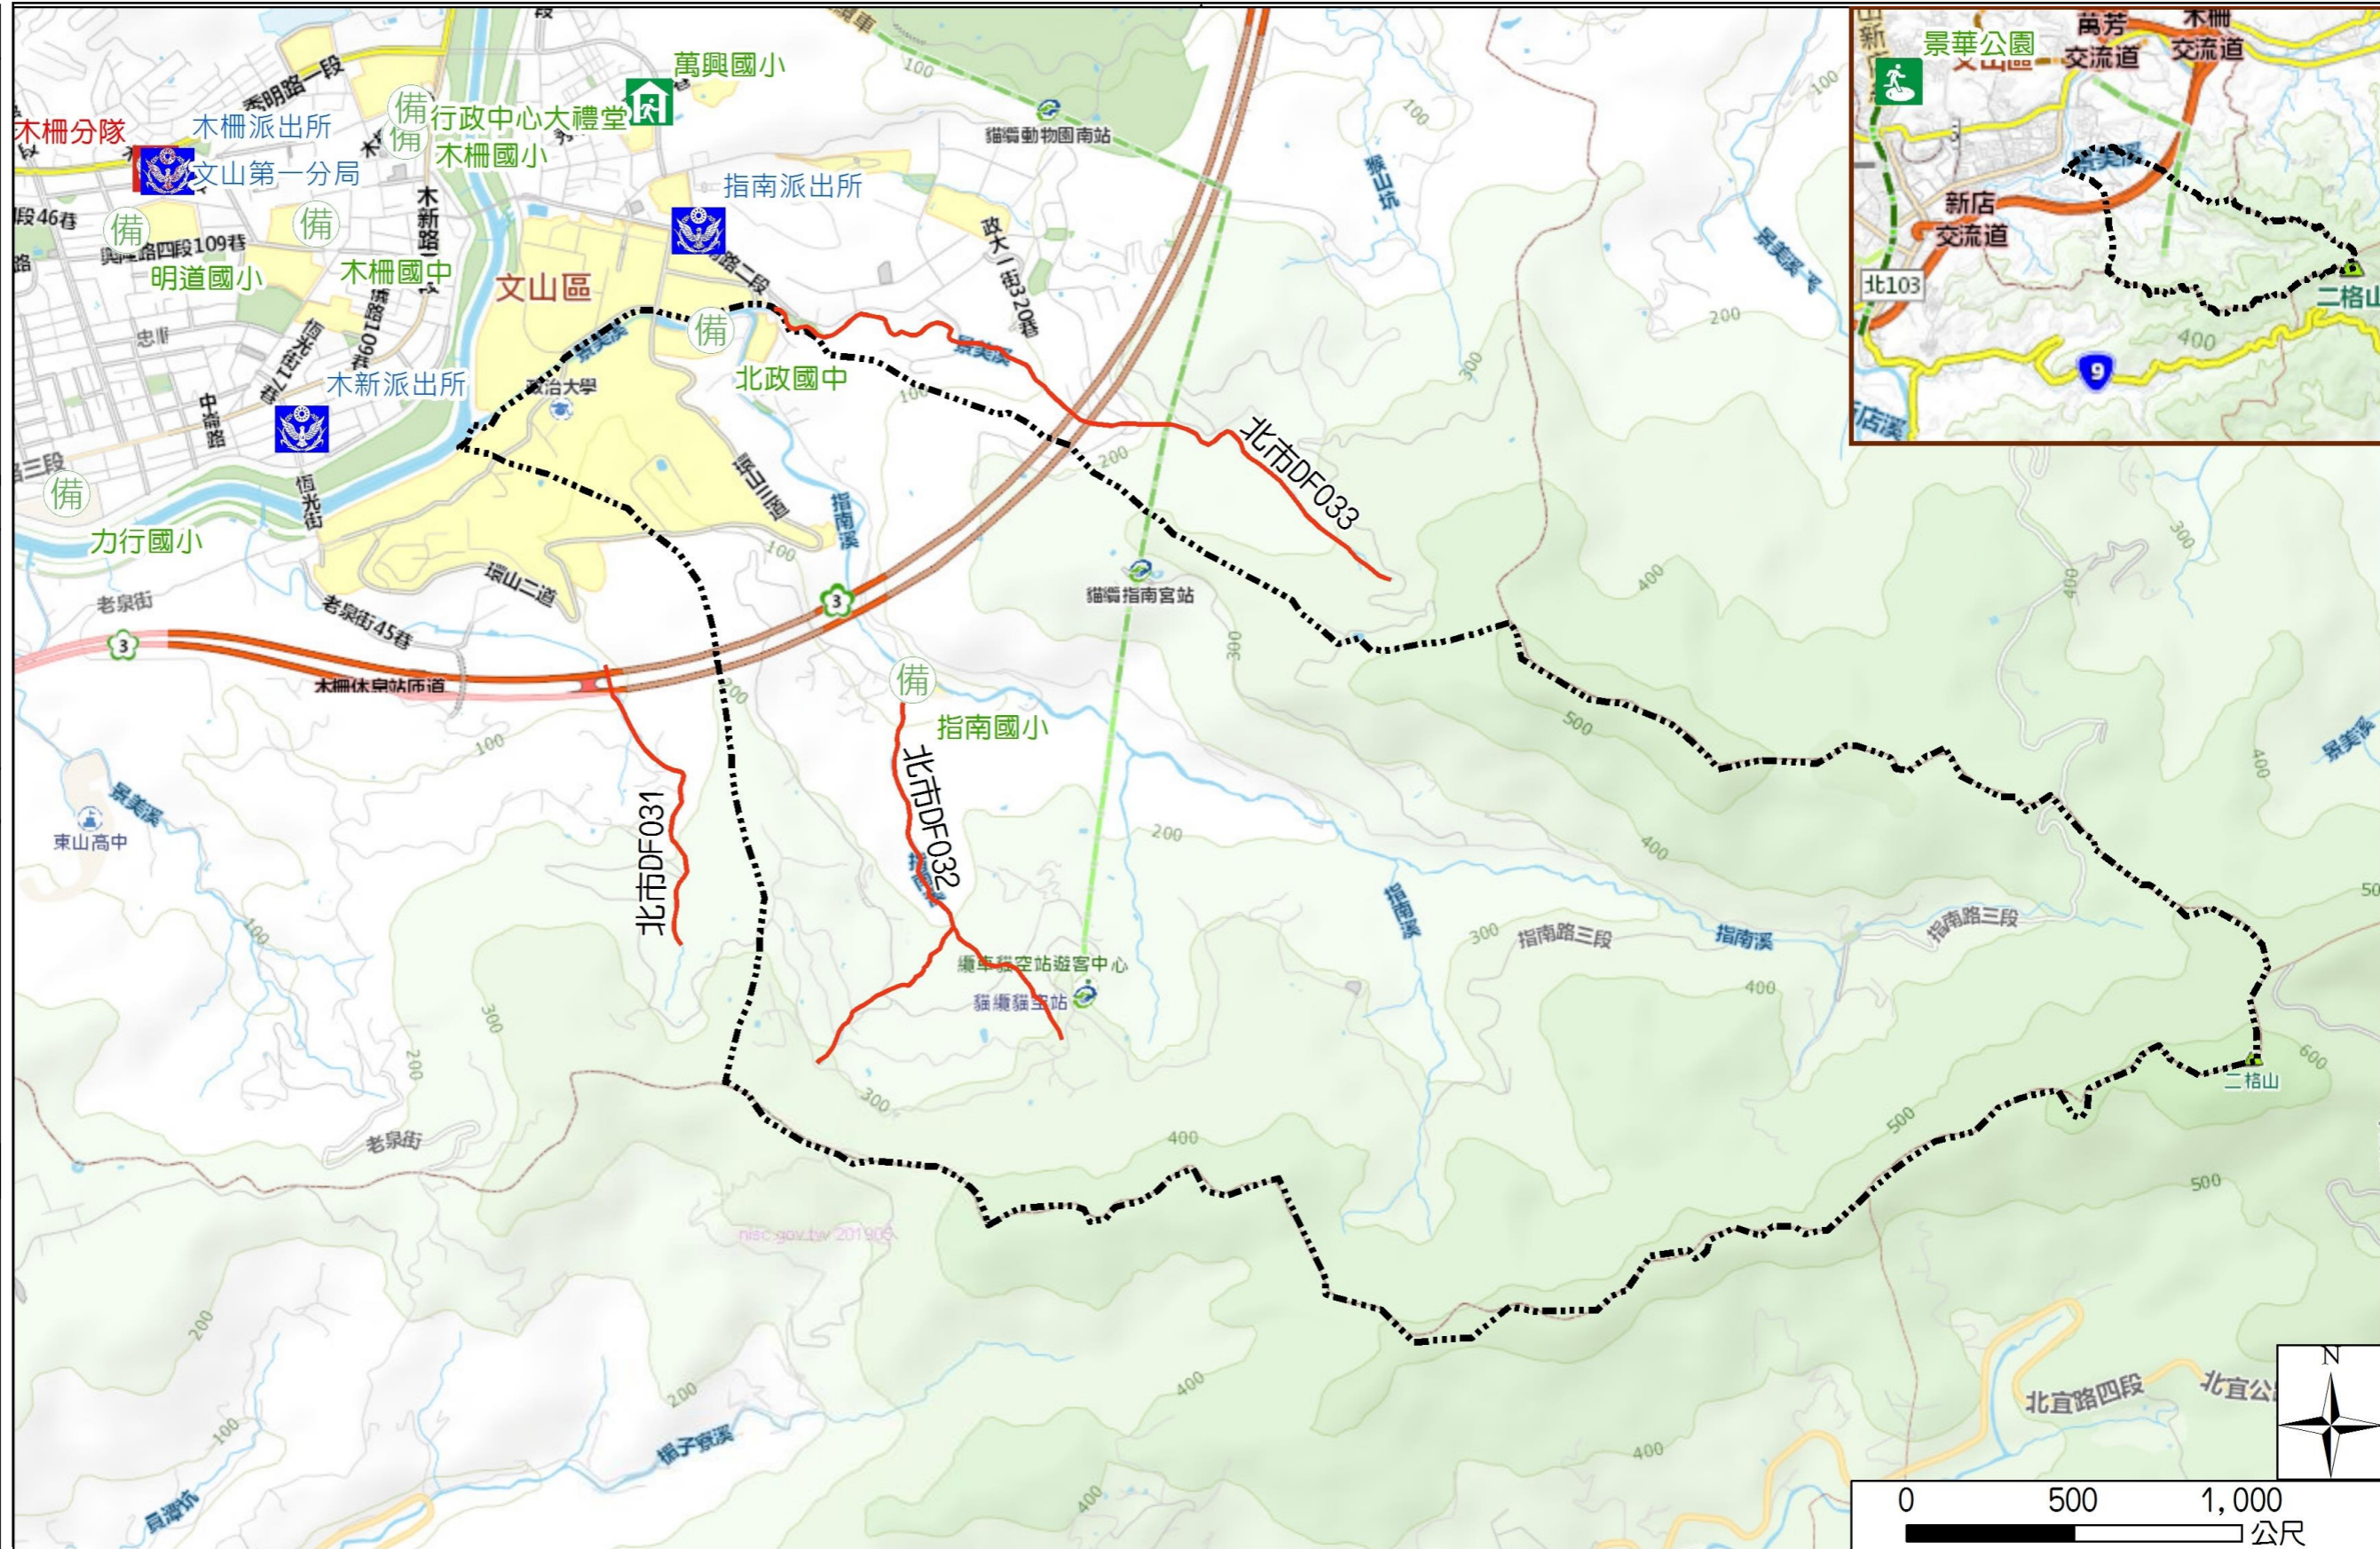

Zhinan Vil., Wenshan Dist., Taipei City Simple Evacuation Map

Emergency notification

Taipei Citizen Hotline : 1999
 Fire Department Tel. : 119
 Police Department Tel. : 110
 EOC of Wenshan Dist.
 Non-emergency number : 02-29365522
 Emergency number : 02-66290119
 Officer
 Mobile : 0972-246036
 Note: Please call this District's EOC to ensure that the evacuation shelter is open

Disaster Prevention Information Website

Taipei City Disaster Prevention Information Website

Evacuation Principle

Flood: Vertical evacuation or preventive evacuation
 Earthquake :

More disaster prevention knowledge :
 Taipei City Disaster Prevention Guide

Evacuation Shelter

Name	Jinghua Park Shelter for Earthquake
Address	Intersection of Jingxing Rd. and Jinghua St.
Capacity	1347
Contact number	02-27884255
Name	Wanxing Elementary School (School for Priority Shelter) Shelter for Flood
Address	No.114, Sec. 2, Xiuming Rd.
Capacity	125
Contact number	02-29381721#131
Name	Beizheng Junior High School
Address	No.14, Ln. 2, Sec. 3, Zhinan Rd.
Capacity	20
Contact number	02-29393651#51
Name	Zhinan Elementary School
Address	No. 5-2, Ln. 38, Sec. 3, Zhinan Rd.
Capacity	20
Contact number	02-29393546#21