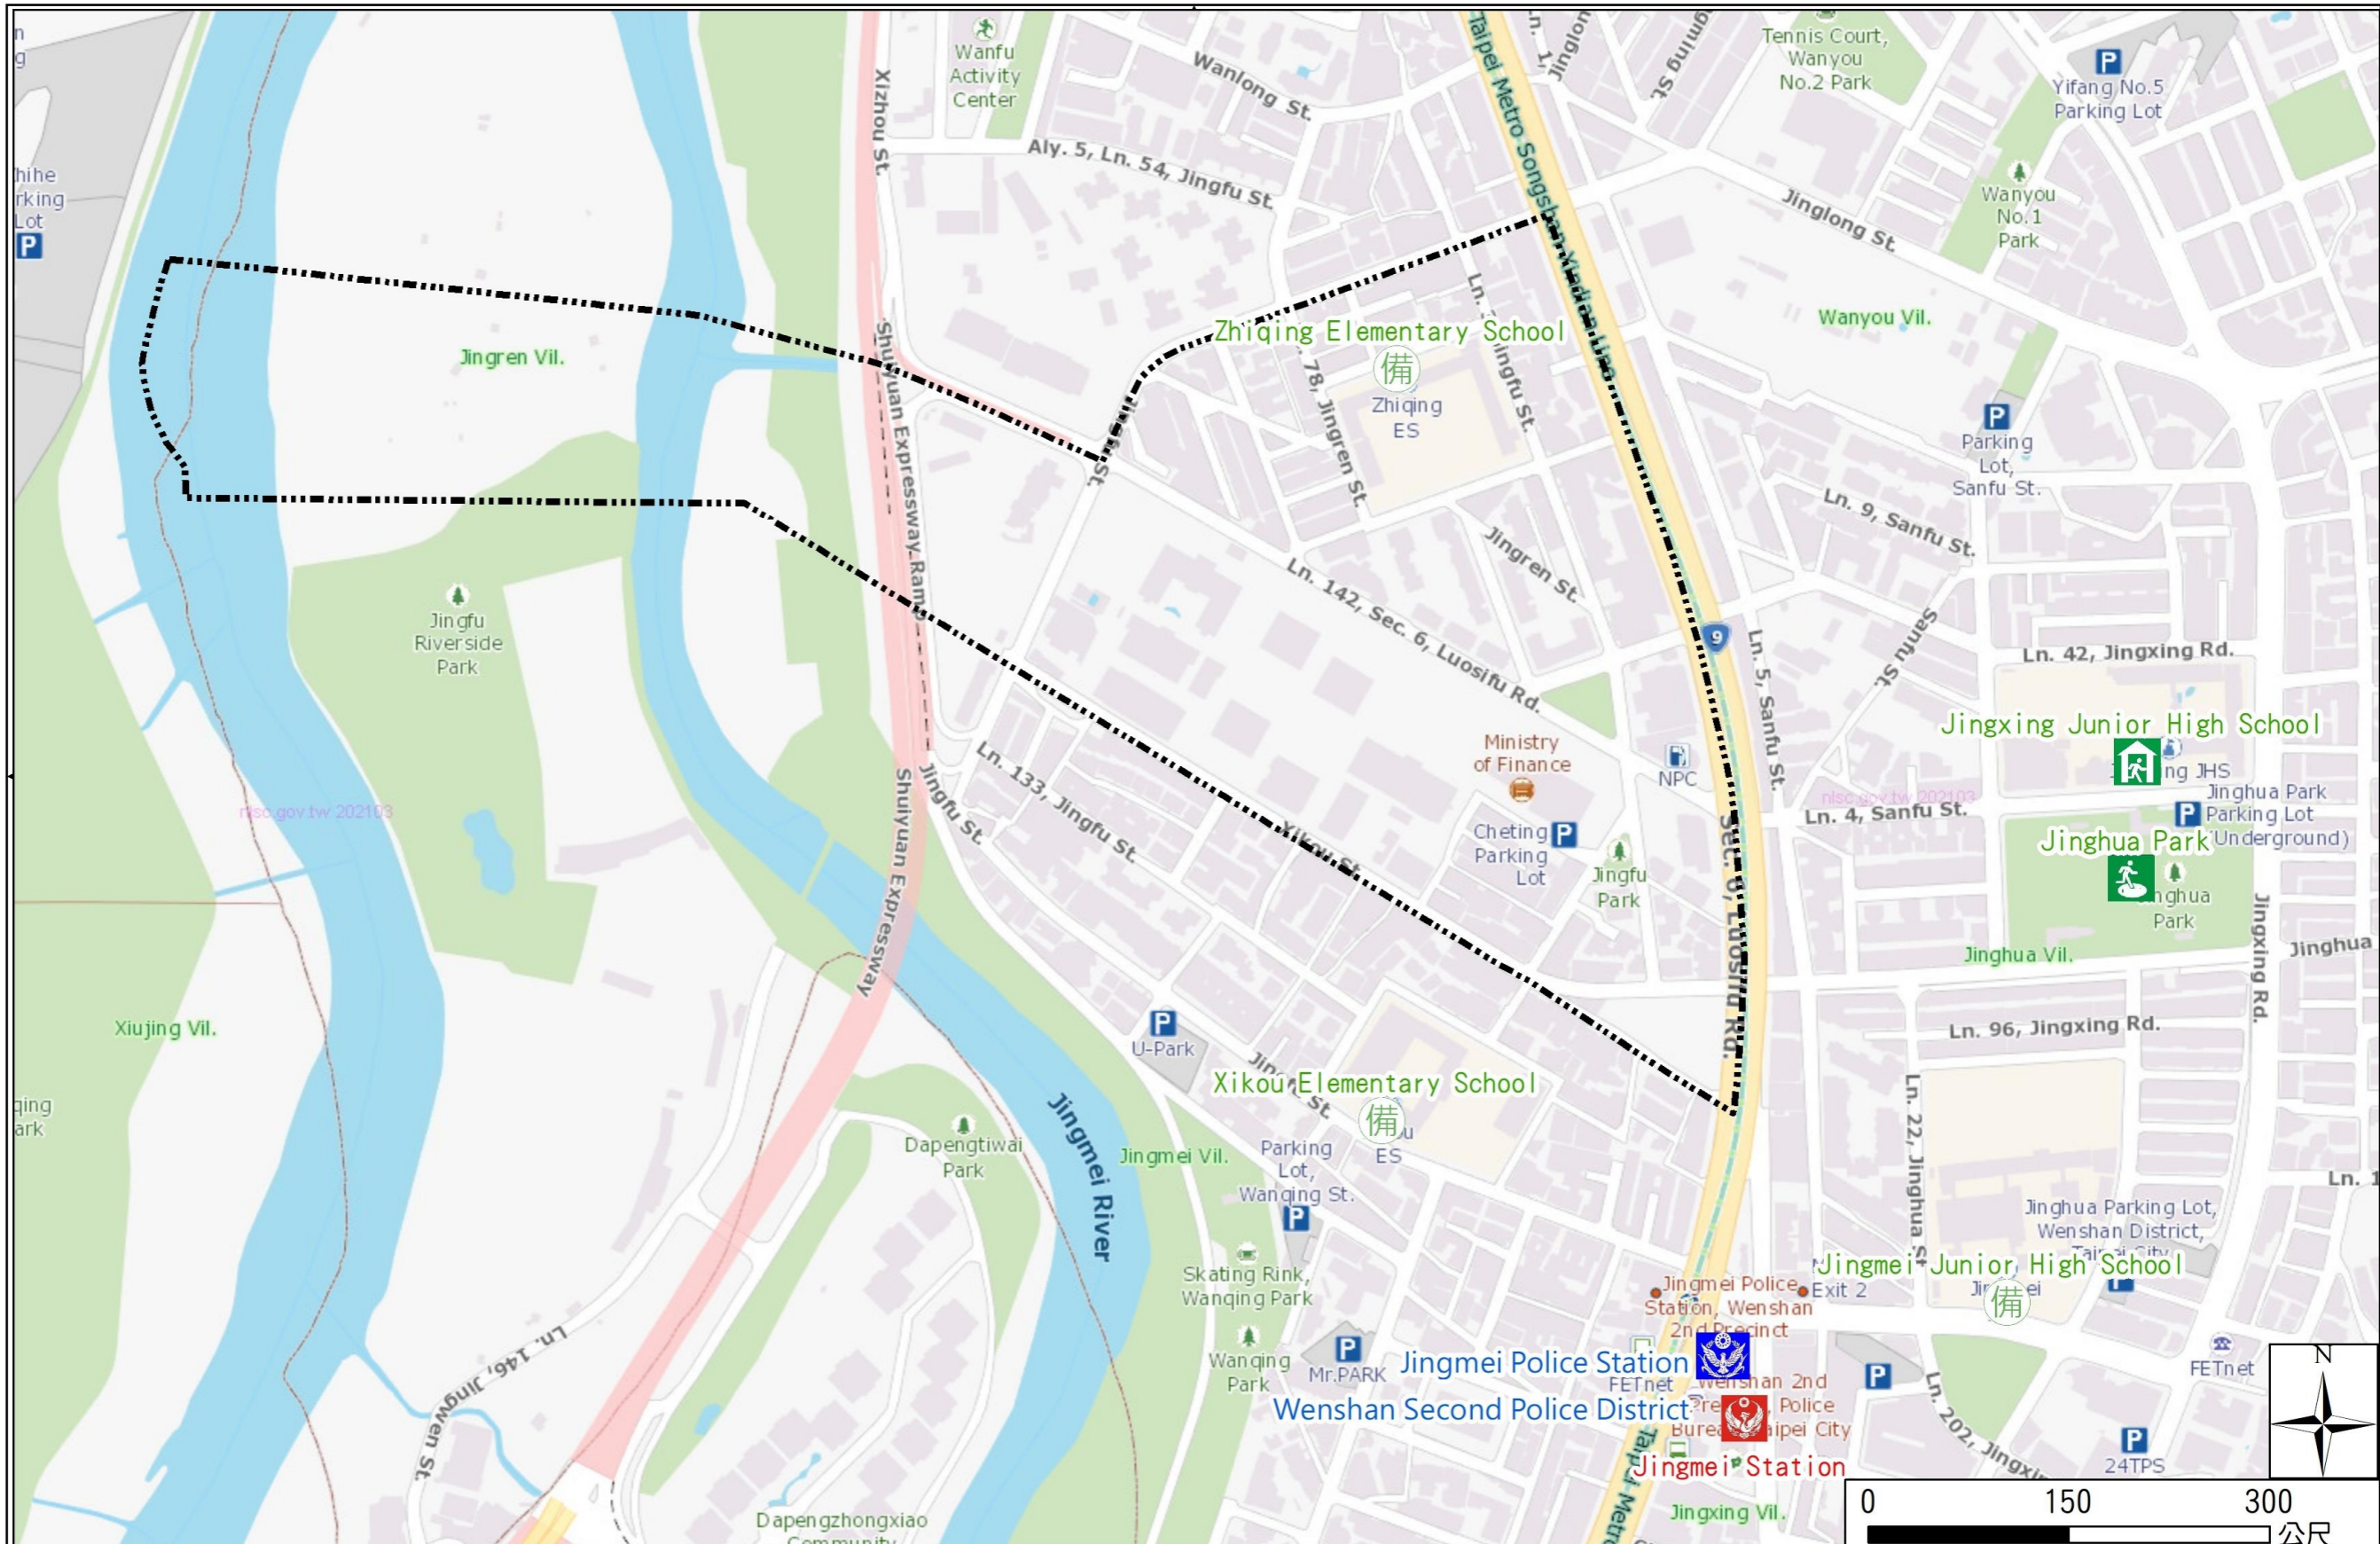

Jingren Vil., Wenshan Dist., Taipei City Simple Evacuation Map

Emergency notification

Taipei Citizen Hotline : 1999
 Fire Department Tel. : 119
 Police Department Tel. : 110
 EOC of Wenshan Dist.
 Non-emergency number : 02-29365522
 Emergency number : 02-66290119
 Officer
 Mobile : 0972-246005
 Note: Please call this District's EOC to ensure that the evacuation shelter is open

Disaster Prevention Information Website

Taipei City Disaster Prevention Information Website

Evacuation Principle

Flood: Vertical evacuation or preventive evacuation
 Earthquake :

More disaster prevention knowledge :
 Taipei City Disaster Prevention Guide

Evacuation Shelter

Name	Jinghua Park Shelter for Earthquake
Address	Intersection of Jingxing Rd. and Jinghua St.
Capacity	1347
Contact number	02-27884255
Name	Jingxing Junior High School (School for Priority Shelter) Shelter for Flood and Earthquake
Address	No. 2, Ln. 46, Jingxing Rd.
Capacity	100
Contact number	02-29323794#130
Name	Xikou Elementary School
Address	No. 225, Jingfu St.
Capacity	90
Contact number	02-29350955#715
Name	Zhiqing Elementary School
Address	No. 5, Ln. 21, Jingfu St.
Capacity	35
Contact number	02-29323875#540