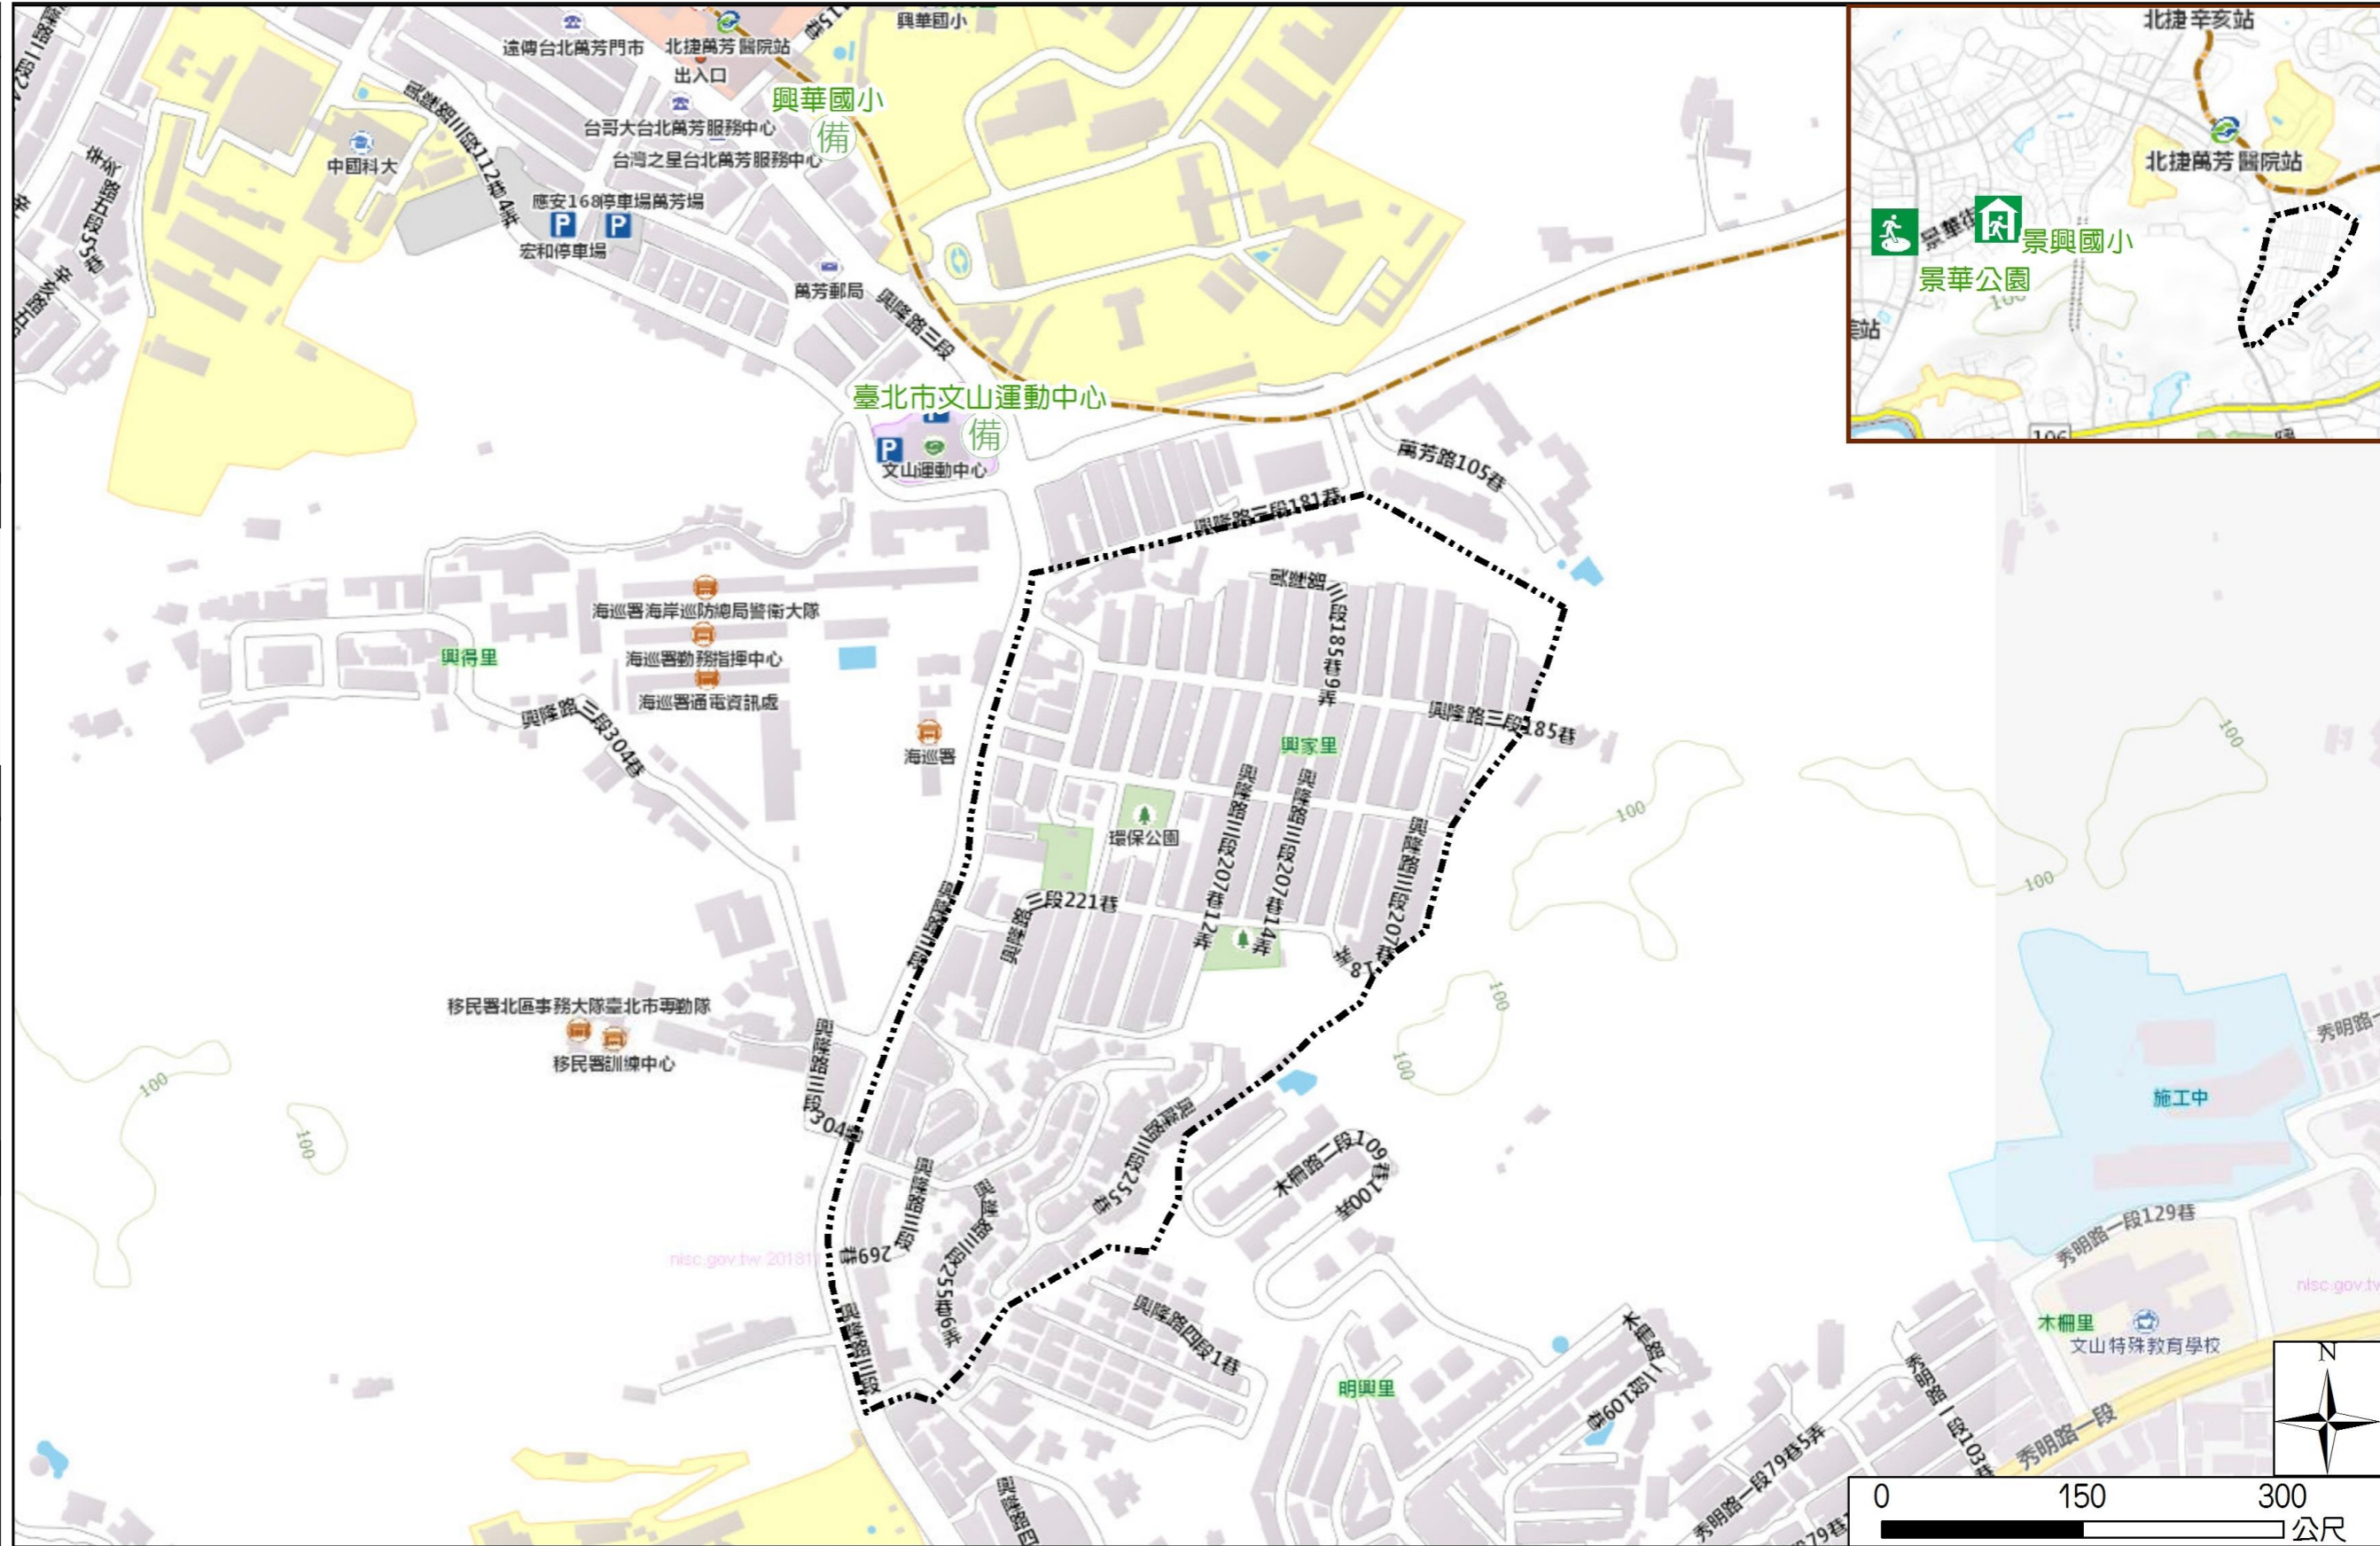

Xingjia Vil., Wenshan Dist., Taipei City Simple Evacuation Map

Emergency notification

Taipei Citizen Hotline : 1999
 Fire Department Tel. : 119
 Police Department Tel. : 110
 EOC of Wenshan Dist.
 Non-emergency number : 02-29365522
 Emergency number : 02-66290119
 Officer
 Mobile : 0972-246015
 Note: Please call this District's EOC to ensure that the evacuation shelter is open

Disaster Prevention Information Website

Taipei City Disaster Prevention Information Website

Evacuation Principle

Flood: Vertical evacuation or preventive evacuation
 Earthquake :

More disaster prevention knowledge :
 Taipei City Disaster Prevention Guide

Evacuation Shelter

Name	Jinghua Park Shelter for Earthquake
Address	Intersection of Jingxing Rd. and Jinghua St.
Capacity	1347
Contact number	02-27884255
Name	Jingxing Elementary School (School for Priority Shelter) Shelter for Earthquake
Address	No. 21, Ln. 150, Jinghua St.
Capacity	126
Contact number	02-29329439#730
Name	Taipei Wenshan Sports Center
Address	No. 222, Sec. 3, Xinglong Rd.
Capacity	189
Contact number	02-22308268#211
Name	Xinghua Elementary School
Address	NO. 6, Ln. 125, Sec. 3, Xinglong Rd.
Capacity	30
Contact number	02-22393070#130