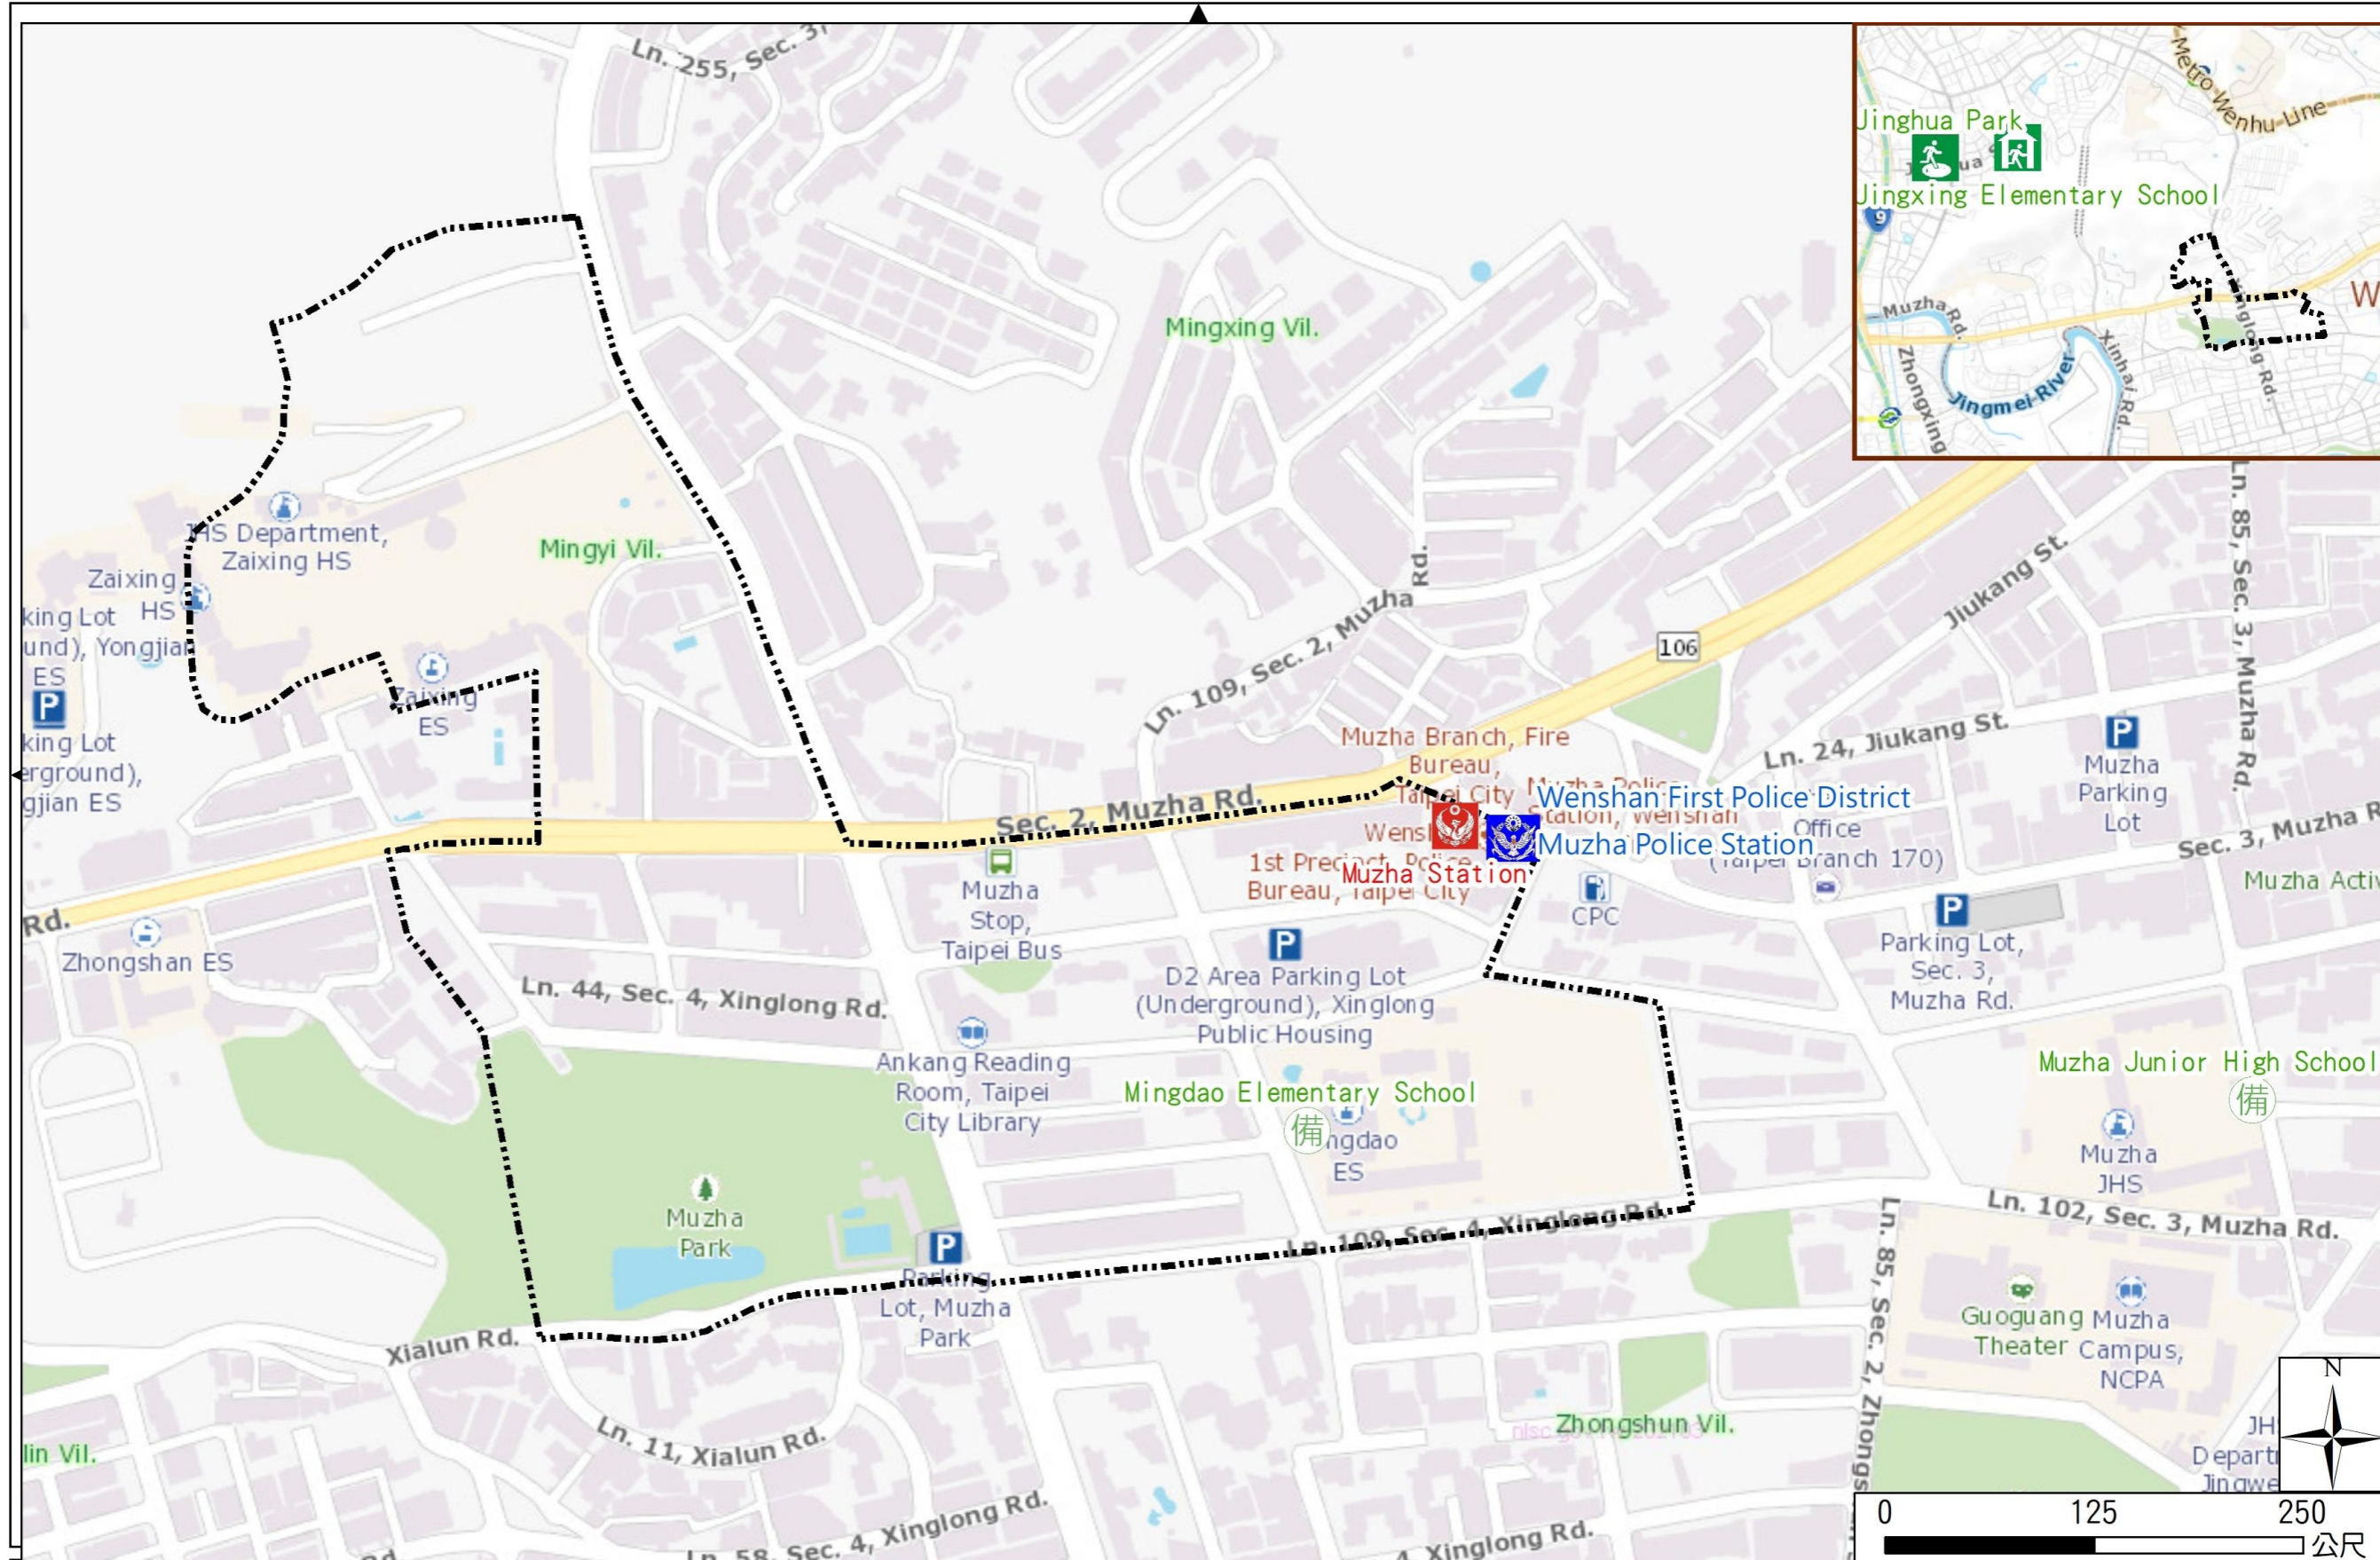

Mingyi Vil., Wenshan Dist., Taipei City Evacuation Map

Emergency notification

Taipei Citizen Hotline : 1999
 Fire Department Tel. : 119
 Police Department Tel. : 110
 EOC of Wenshan Dist.
 Non-emergency number : 02-29365522
 Emergency number : 02-66290119
 Officer
 Mobile : 0972-246025
 Note: Please call this District's EOC to ensure that the evacuation shelter is open

Disaster Prevention Information Website

Taipei City Disaster Prevention Information Website

Evacuation Principle

Flood: Vertical evacuation or preventive evacuation
 Earthquake :

More disaster prevention knowledge :
 Taipei City Disaster Prevention Guide

Evacuation Shelter

Name	Jinghua Park Shelter for Earthquake
Address	Intersection of Jingxing Rd. and Jinghua St.
Capacity	1347
Contact number	02-27884255
Name	Jingxing Elementary School (School for Priority Shelter) Shelter for Earthquake
Address	No. 21, Ln. 150, Jinghua St.
Capacity	126
Contact number	02-29329439#730
Name	Mingdao Elementary School
Address	No. 61, Ln. 138, Sec. 2, Muzha Rd.
Capacity	42
Contact number	02-29392821#130
Name	Muzha Junior High School
Address	No. 12, Ln. 102, Sec. 3, Muzha Rd.
Capacity	30
Contact number	02-29393031#600