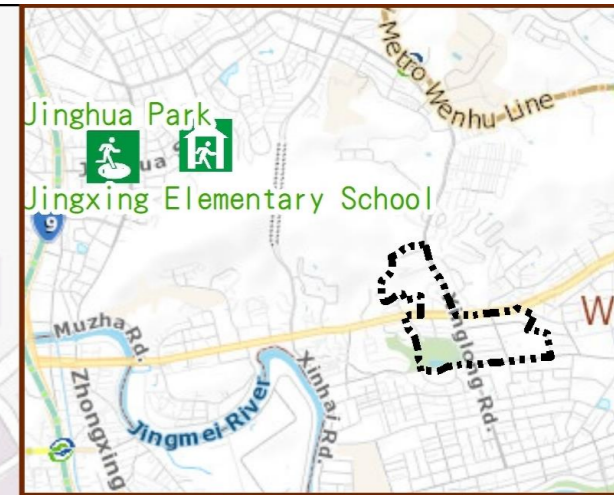

Evacuation Shelter

Name	Jinghua Park Shelter for Earthquake
Address	Intersection of Jingxing Rd. and Jinghua St.
Capacity	1347
Contact number	02-27884255
Name	Jingxing Elementary School (School for Priority Shelter) Shelter for Earthquake
Address	No. 21, Ln. 150, Jinghua St.
Capacity	126
Contact number	02-29329439#730
Name	Mingdao Elementary School
Address	No. 61, Ln. 138, Sec. 2, Muzha Rd.
Capacity	42
Contact number	02-29392821#130
Name	Muzha Junior High School
Address	No. 12, Ln. 102, Sec. 3, Muzha Rd.
Capacity	30
Contact number	02-29393031#600