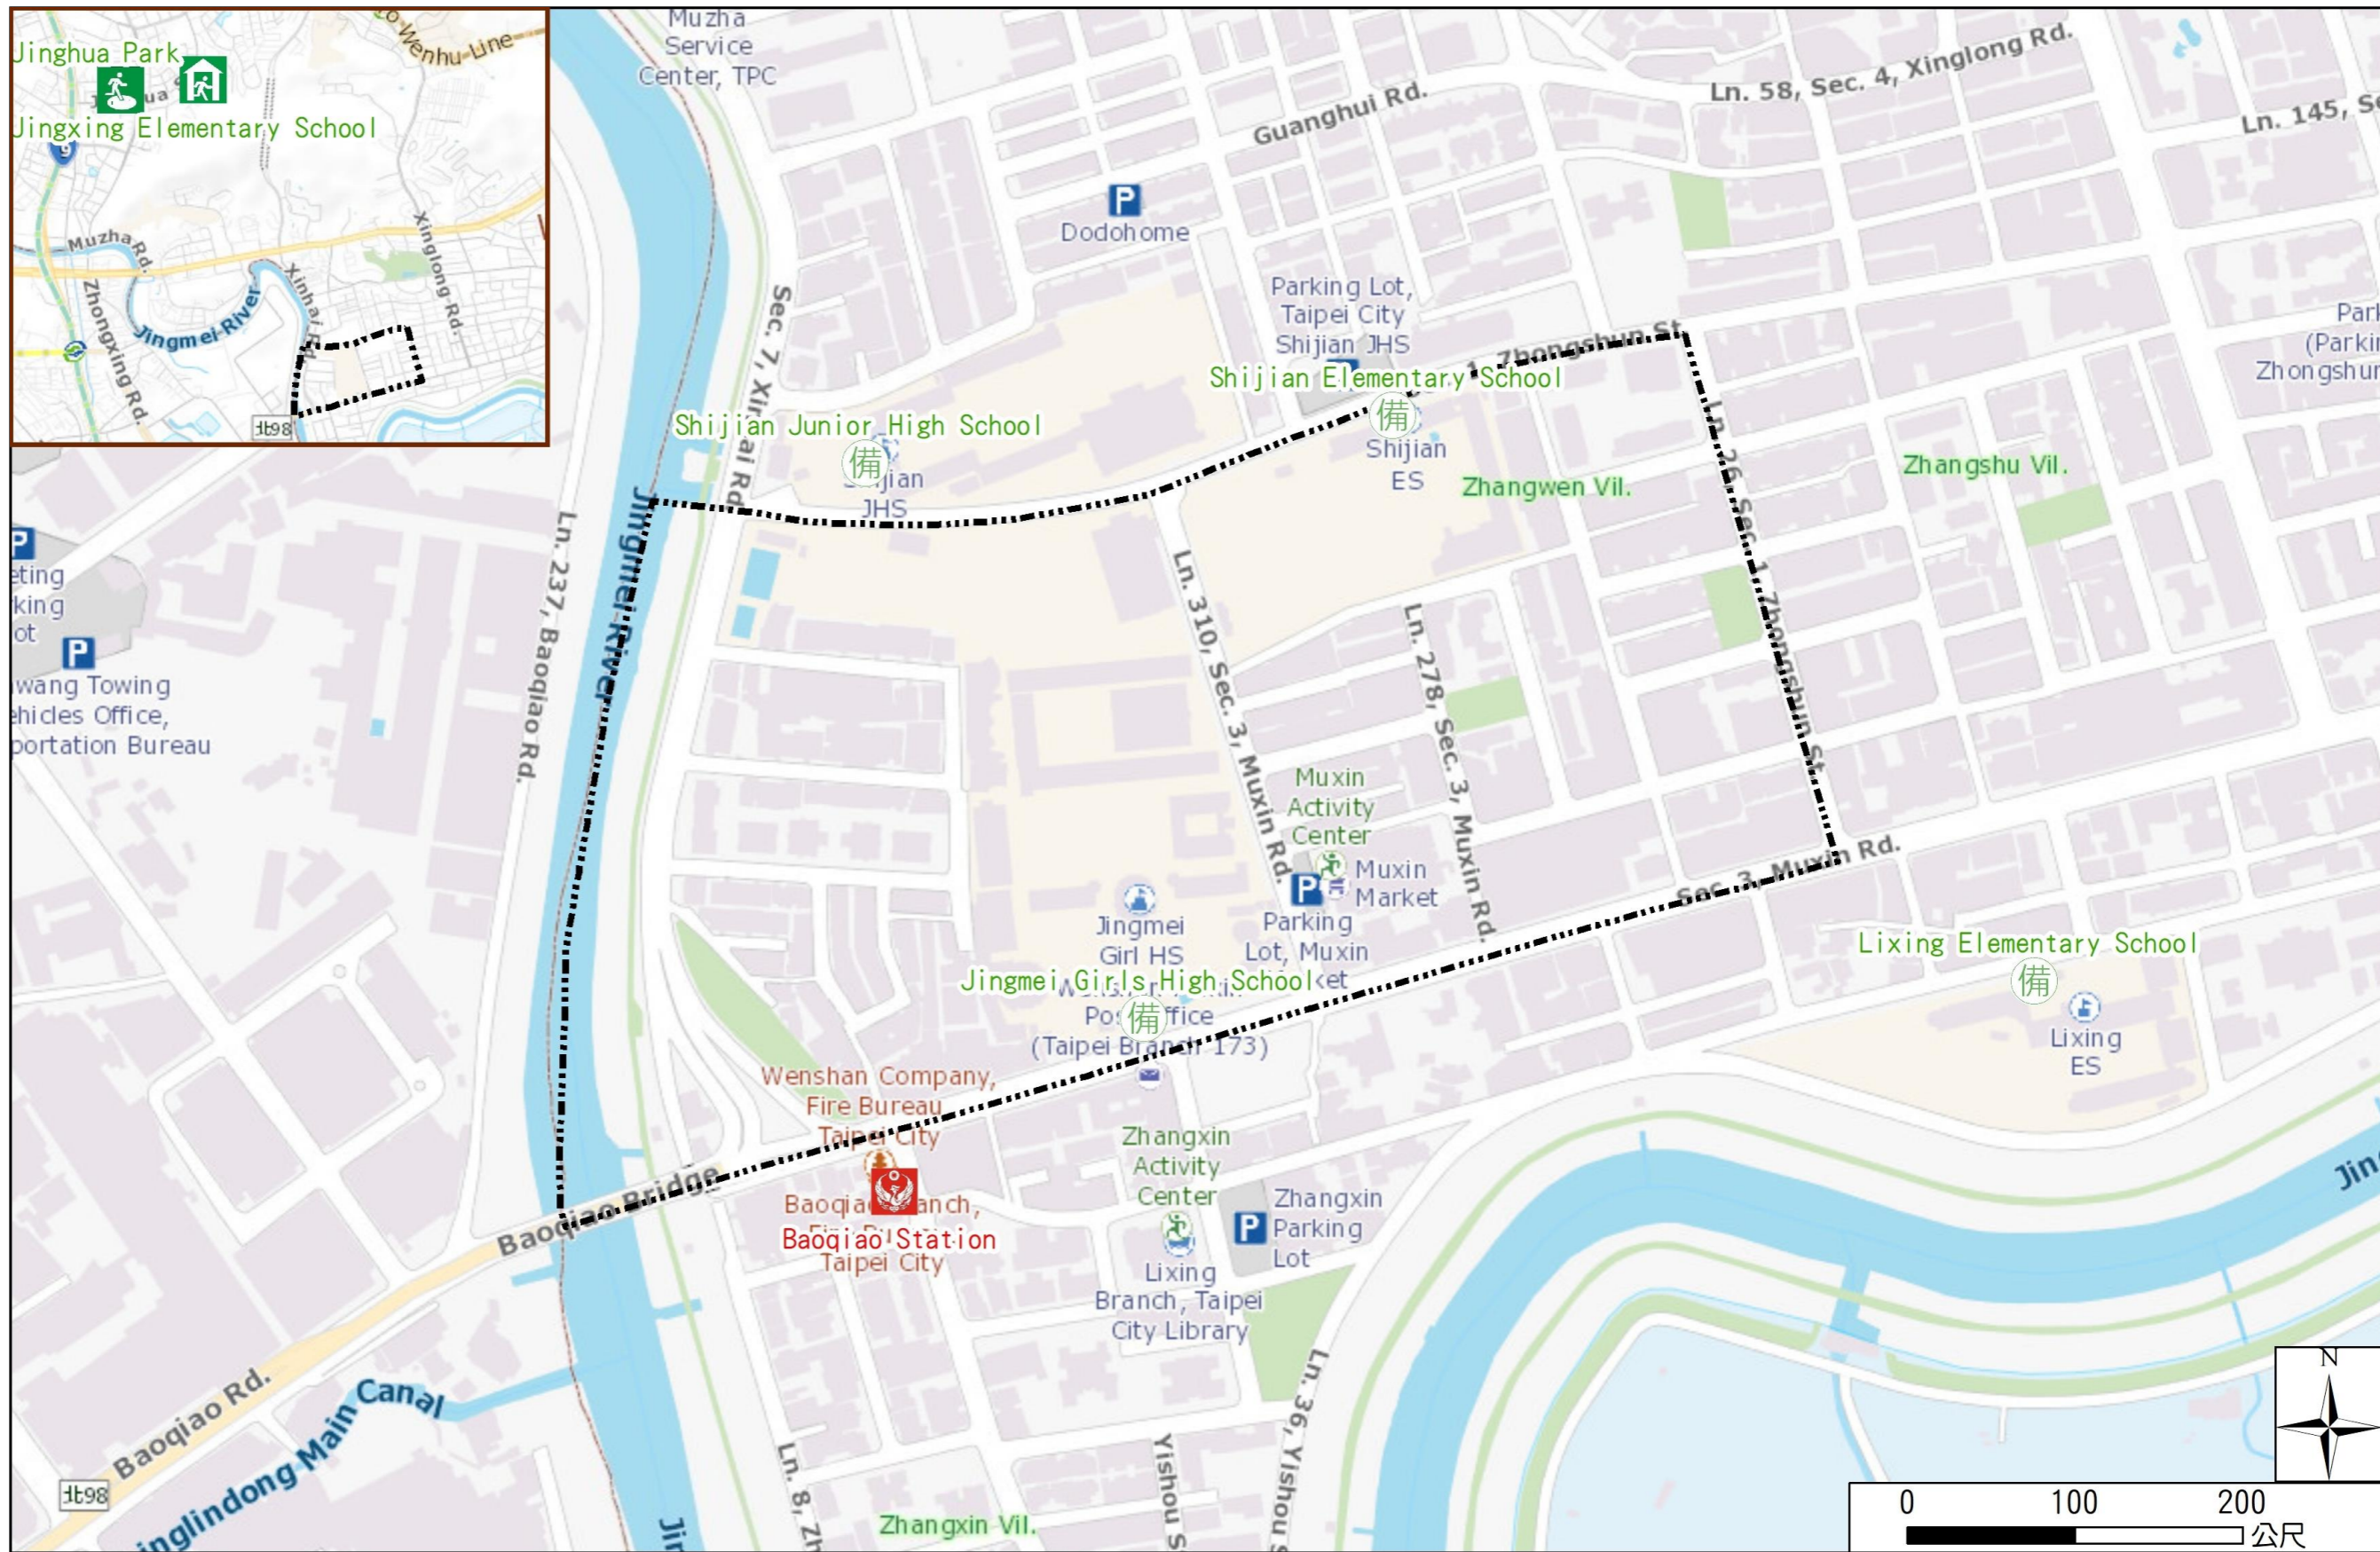

Zhangwen Vil., Wenshan Dist., Taipei City Evacuation Map

Emergency notification

Taipei Citizen Hotline : 1999
 Fire Department Tel. : 119
 Police Department Tel. : 110
 EOC of Wenshan Dist.
 Non-emergency number : 02-29365522
 Emergency number : 02-66290119 · 86615818
 Officer
 Mobile : 0975-586971
 Note: Please call this District's EOC to ensure that the evacuation shelter is open

Disaster Prevention Information Website

Taipei City Disaster Prevention Information Website

Evacuation Principle

Flood: Vertical evacuation or preventive evacuation
 Earthquake :

More disaster prevention knowledge :
 Taipei City Disaster Prevention Guide

Evacuation Shelter

Name	Jinghua Park Shelter for Earthquake
Address	Intersection of Jingxing Rd. and Jinghua St.
Capacity	1347
Contact number	02-27884255
Name	Jingxing Elementary School (School for Priority Shelter) Shelter for Earthquake
Address	No. 21, Ln. 150, Jinghua St.
Capacity	126
Contact number	02-29329439#730
Name	Shijian Elementary School
Address	No. 4, Sec. 1, Zhongshun St.
Capacity	75
Contact number	02-29360725#147
Name	Jingmei Girls High School
Address	No. 312, Sec. 3, Muxin Rd.
Capacity	300
Contact number	02-29368847#213