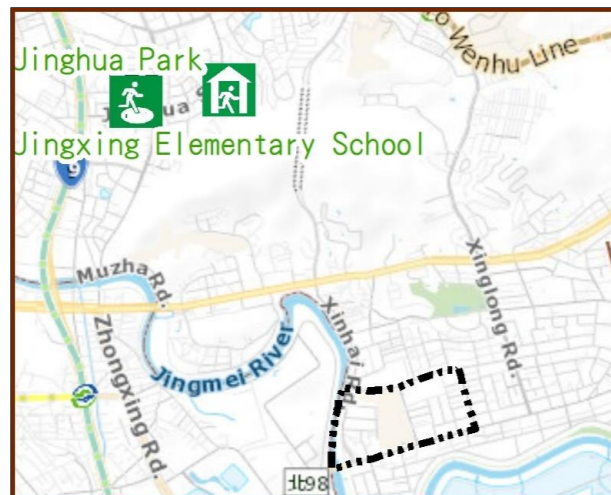

Zhangwen Vil., Wenshan Dist., Taipei City Evacuation Map

Emergency notification

Taipei Citizen Hotline : 1999
 Fire Department Tel. : 119
 Police Department Tel. : 110
 EOC of Wenshan Dist.
 Non-emergency number : 02-29365522
 Emergency number : 02-66290119 · 86615818
 Officer
 Mobile : 0975-586971
 Note: Please call this District's EOC to ensure that the evacuation shelter is open

Evacuation Shelter

Name	Jinghua Park Shelter for Earthquake
Address	Intersection of Jingxing Rd. and Jinghua St.
Capacity	1347
Contact number	02-27884255
Name	Jingxing Elementary School (School for Priority Shelter) Shelter for Earthquake
Address	No. 21, Ln. 150, Jinghua St.
Capacity	126
Contact number	02-29329439#730
Name	Shijian Elementary School
Address	No. 4, Sec. 1, Zhongshun St.
Capacity	75
Contact number	02-29360725#147
Name	Jingmei Girls High School
Address	No. 312, Sec. 3, Muxin Rd.
Capacity	300
Contact number	02-29368847#213