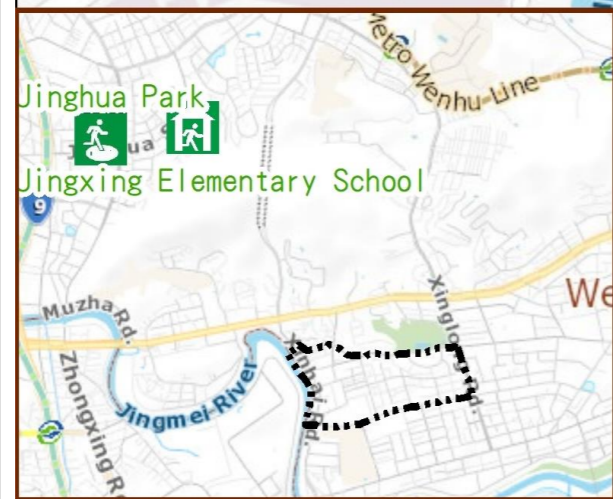

Evacuation Shelter

Name	Jinghua Park Shelter for Earthquake
Address	Intersection of Jingxing Rd. and Jinghua St.
Capacity	1347
Contact number	02-27884255
Name	Jingxing Elementary School (School for Priority Shelter) Shelter for Earthquake
Address	No. 21, Ln. 150, Jinghua St.
Capacity	126
Contact number	02-29329439#730
Name	Shijian Junior High School
Address	No. 67, Sec. 7, Xinhai Rd.
Capacity	300
Contact number	02-22362852#150
Name	Shijian Elementary School
Address	No. 4, Sec. 1, Zhongshun St.
Capacity	75
Contact number	02-29360725#147