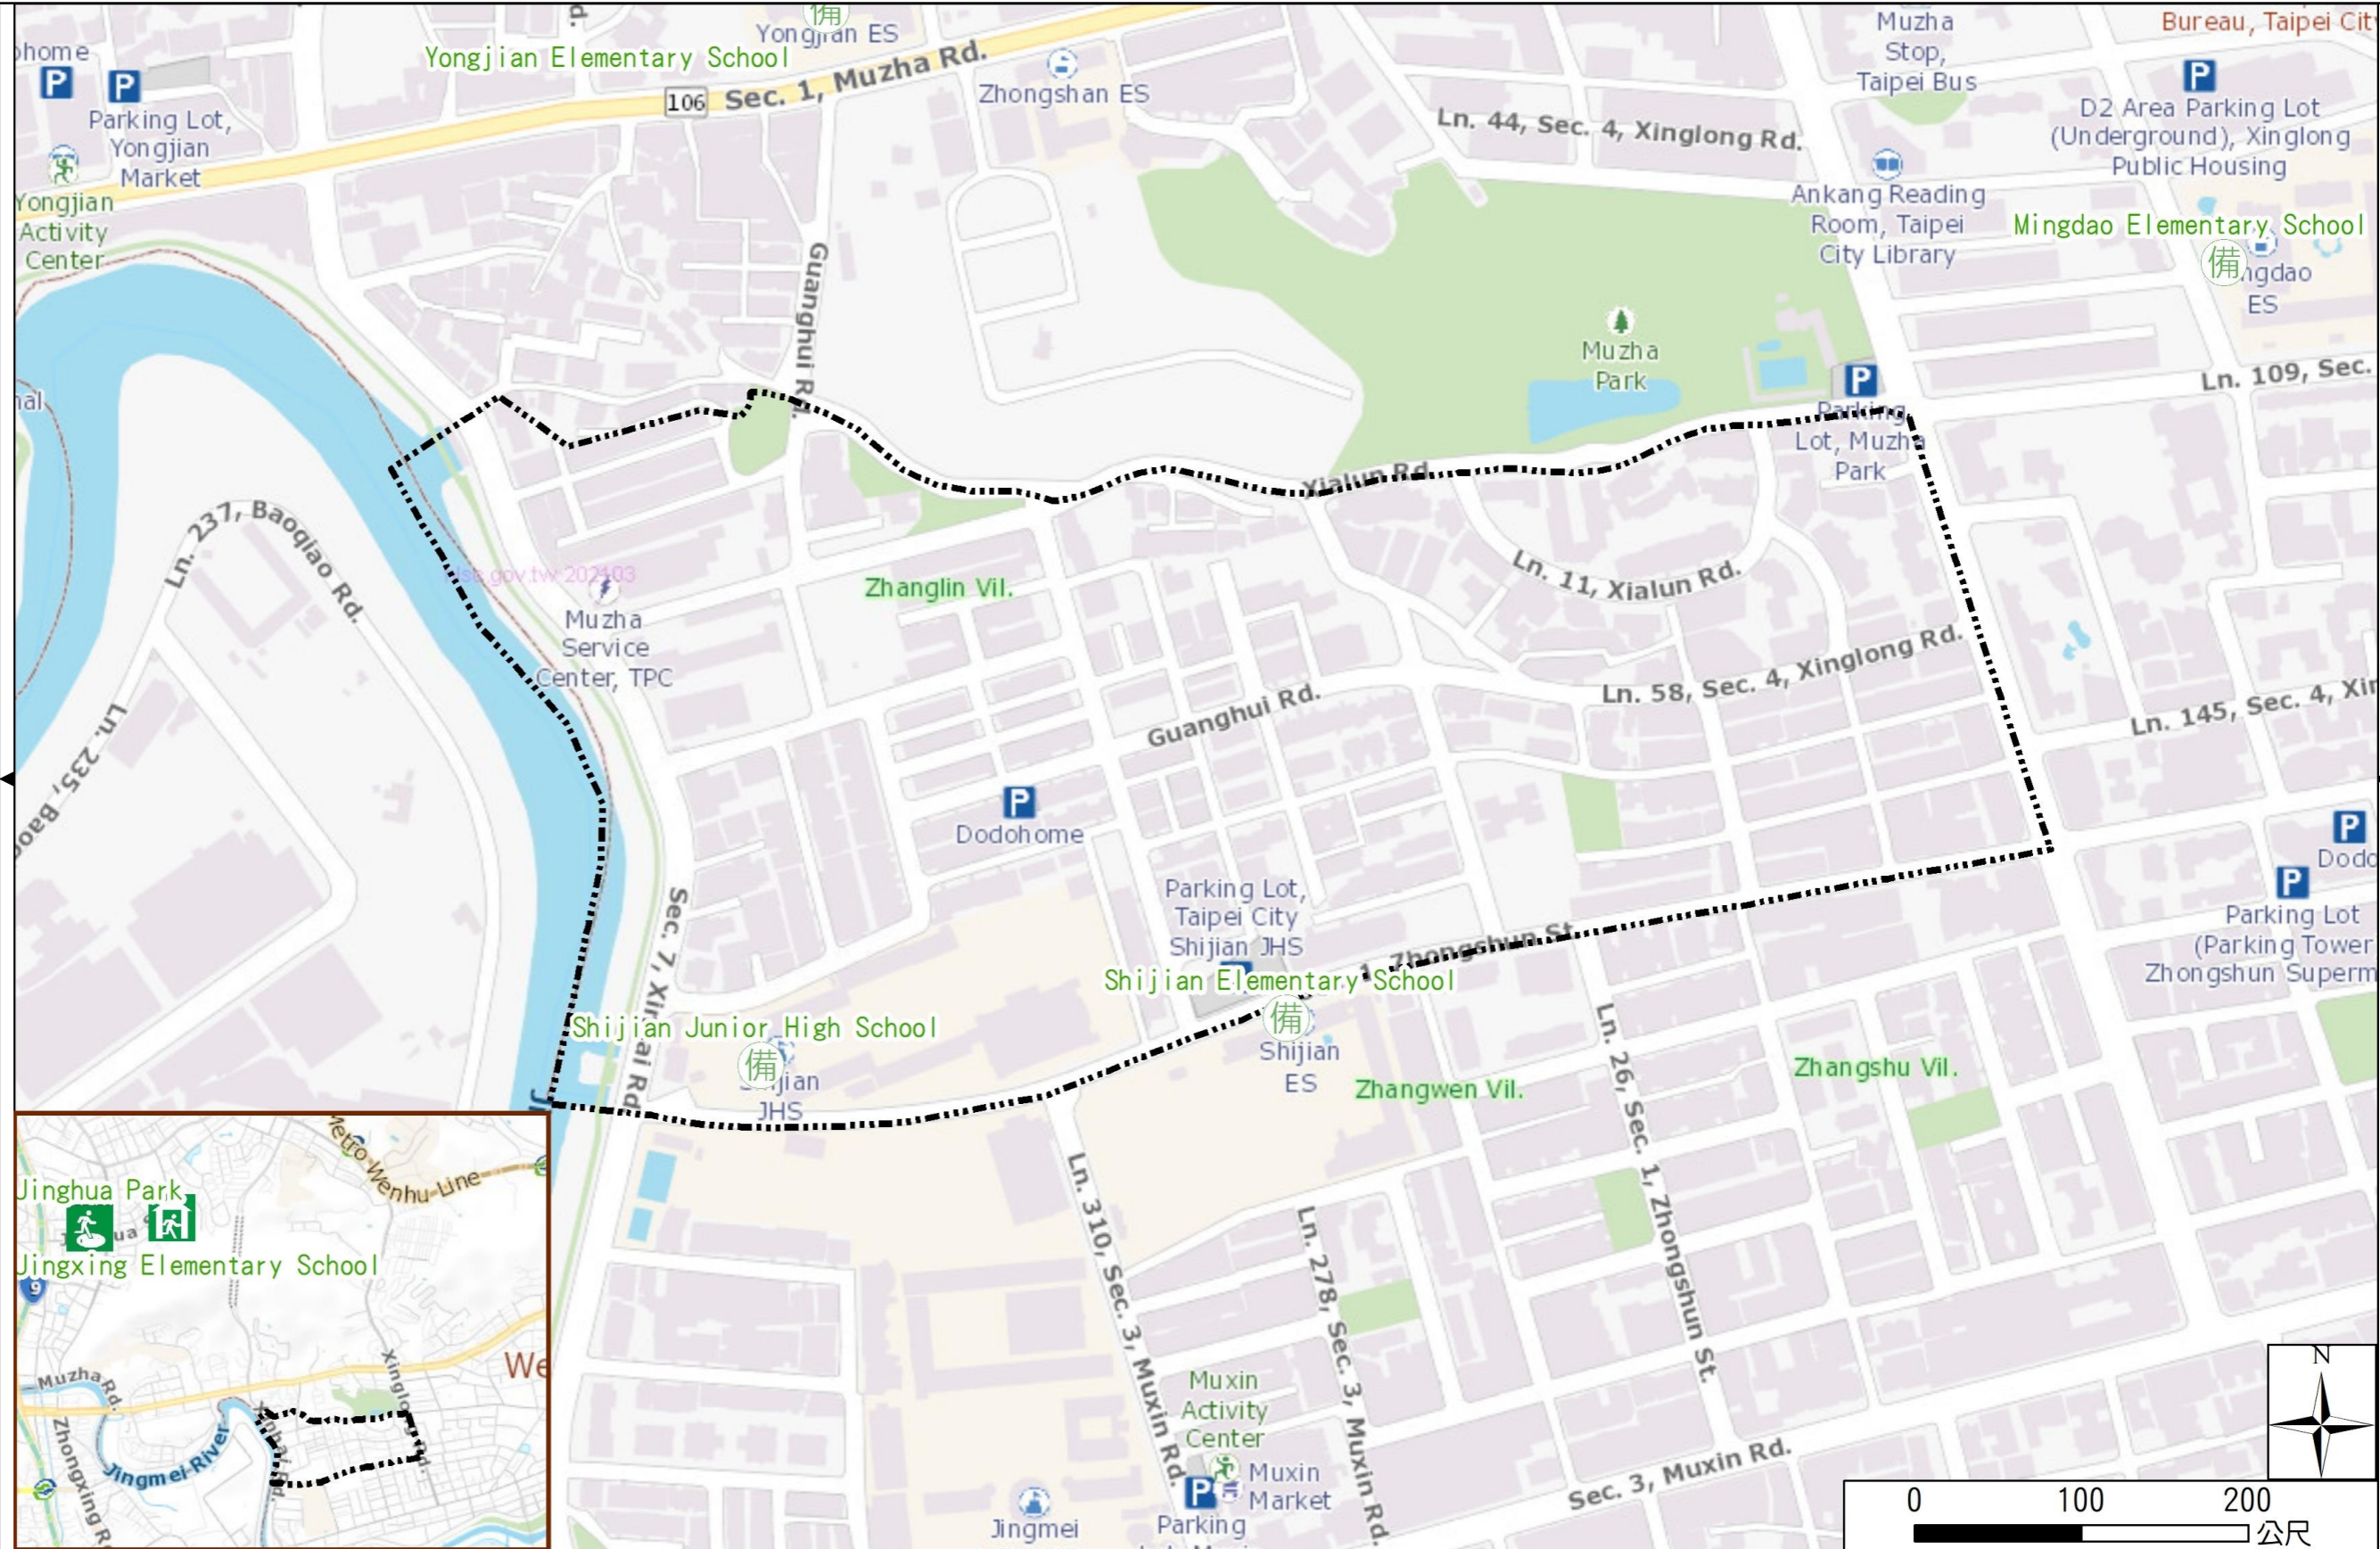

Zhanglin Vil., Wenshan Dist., Taipei City Simple Evacuation Map

Emergency notification

Taipei Citizen Hotline : 1999
 Fire Department Tel. : 119
 Police Department Tel. : 110
 EOC of Wenshan Dist.
 Non-emergency number : 02-29365522
 Emergency number : 02-66290119
 Officer
 Mobile : 0972-246030
 Note: Please call this District's EOC to ensure that the evacuation shelter is open

Disaster Prevention Information Website

Taipei City Disaster Prevention Information Website

Evacuation Principle

Flood: Vertical evacuation or preventive evacuation
 Earthquake :

More disaster prevention knowledge :
 Taipei City Disaster Prevention Guide

Evacuation Shelter

Name	Jinghua Park Shelter for Earthquake
Address	Intersection of Jingxing Rd. and Jinghua St.
Capacity	1347
Contact number	02-27884255
Name	Jingxing Elementary School (School for Priority Shelter) Shelter for Earthquake
Address	No. 21, Ln. 150, Jinghua St.
Capacity	126
Contact number	02-29329439#730
Name	Shijian Junior High School
Address	No. 67, Sec. 7, Xinhai Rd.
Capacity	300
Contact number	02-22362852#150
Name	Shijian Elementary School
Address	No. 4, Sec. 1, Zhongshun St.
Capacity	75
Contact number	02-29360725#147