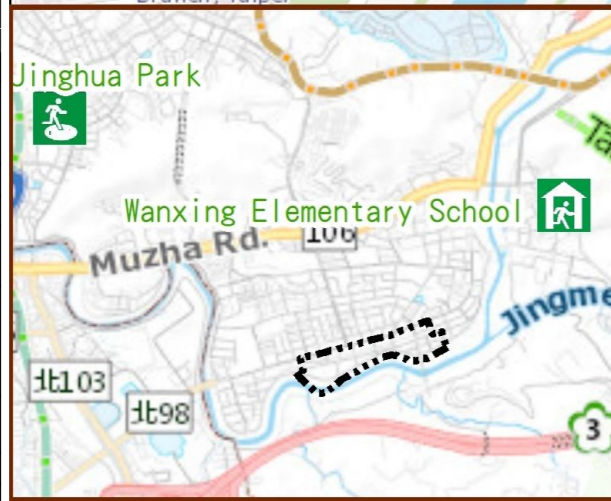

## Evacuation Shelter

Name	Jinghua Park (Applicable to earthquake situations)
Address	Jingxing Rd.
Capacity	1350
Contact number	02-27884255
Name	Wanxing Elementary School (School for Priority Shelter) (Applicable to flood situations)
Address	No. 7, Ln. 155, Sec. 2, Xiuming Rd.
Capacity	125
Contact number	02-29381721#130
Name	Lixing Elementary School
Address	No. 7, Ln. 155, Sec. 3, Muxin Rd.
Capacity	30
Contact number	02-29363995#821
Name	Shijian Elementary School
Address	No. 4, Sec. 1, Zhongshun St.
Capacity	75
Contact number	02-29360725#147