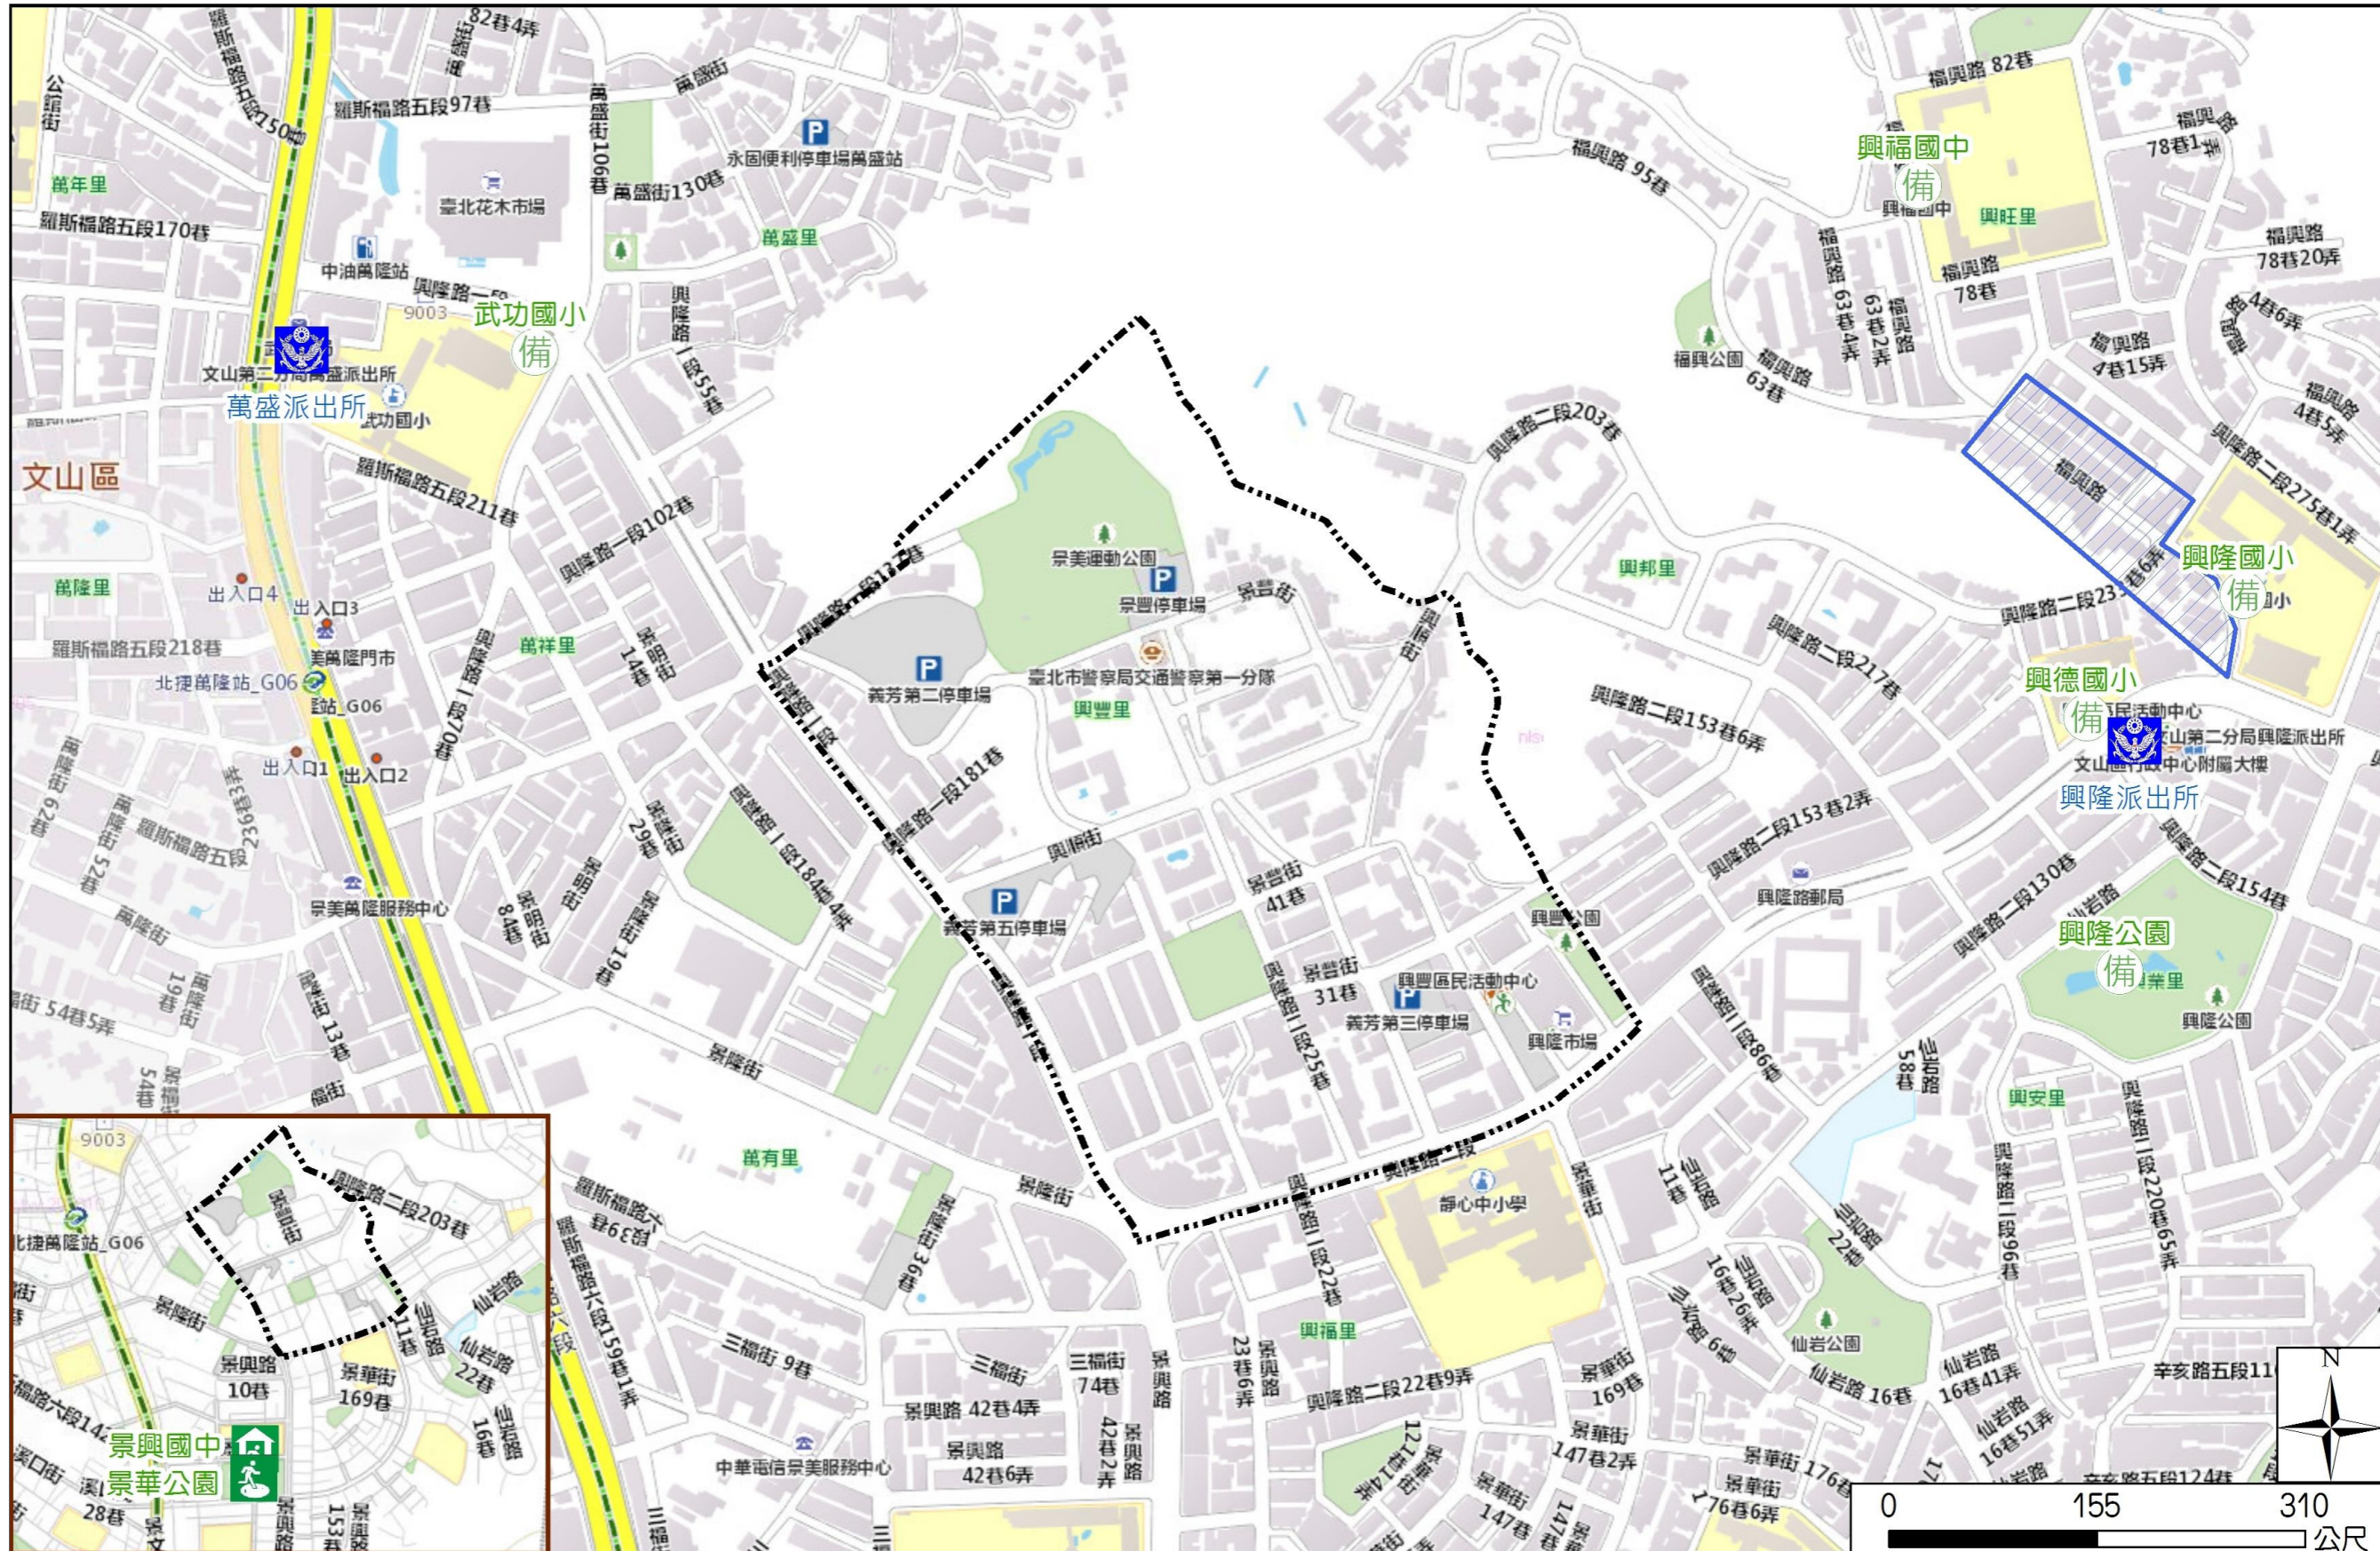

## Evacuation Shelter

Name	Jinghua Park Shelter for Earthquake
Address	Intersection of Jingxing Rd. and Jinghua St.
Capacity	1347
Contact number	02-27884255
Name	Jingxing Junior High School (School for Priority Shelter) Shelter for Flood and Earthquake
Address	No. 2, Ln. 46, Jingxing Rd.
Capacity	100
Contact number	02-29323794#130
Name	Xingfu Junior High School
Address	No. 80, Fuxing Rd.
Capacity	300
Contact number	02-29322024#400
Name	Xingde Elementary School
Address	No. 235, Sec. 2, Xinglong Rd.
Capacity	30
Contact number	02-29329431#37