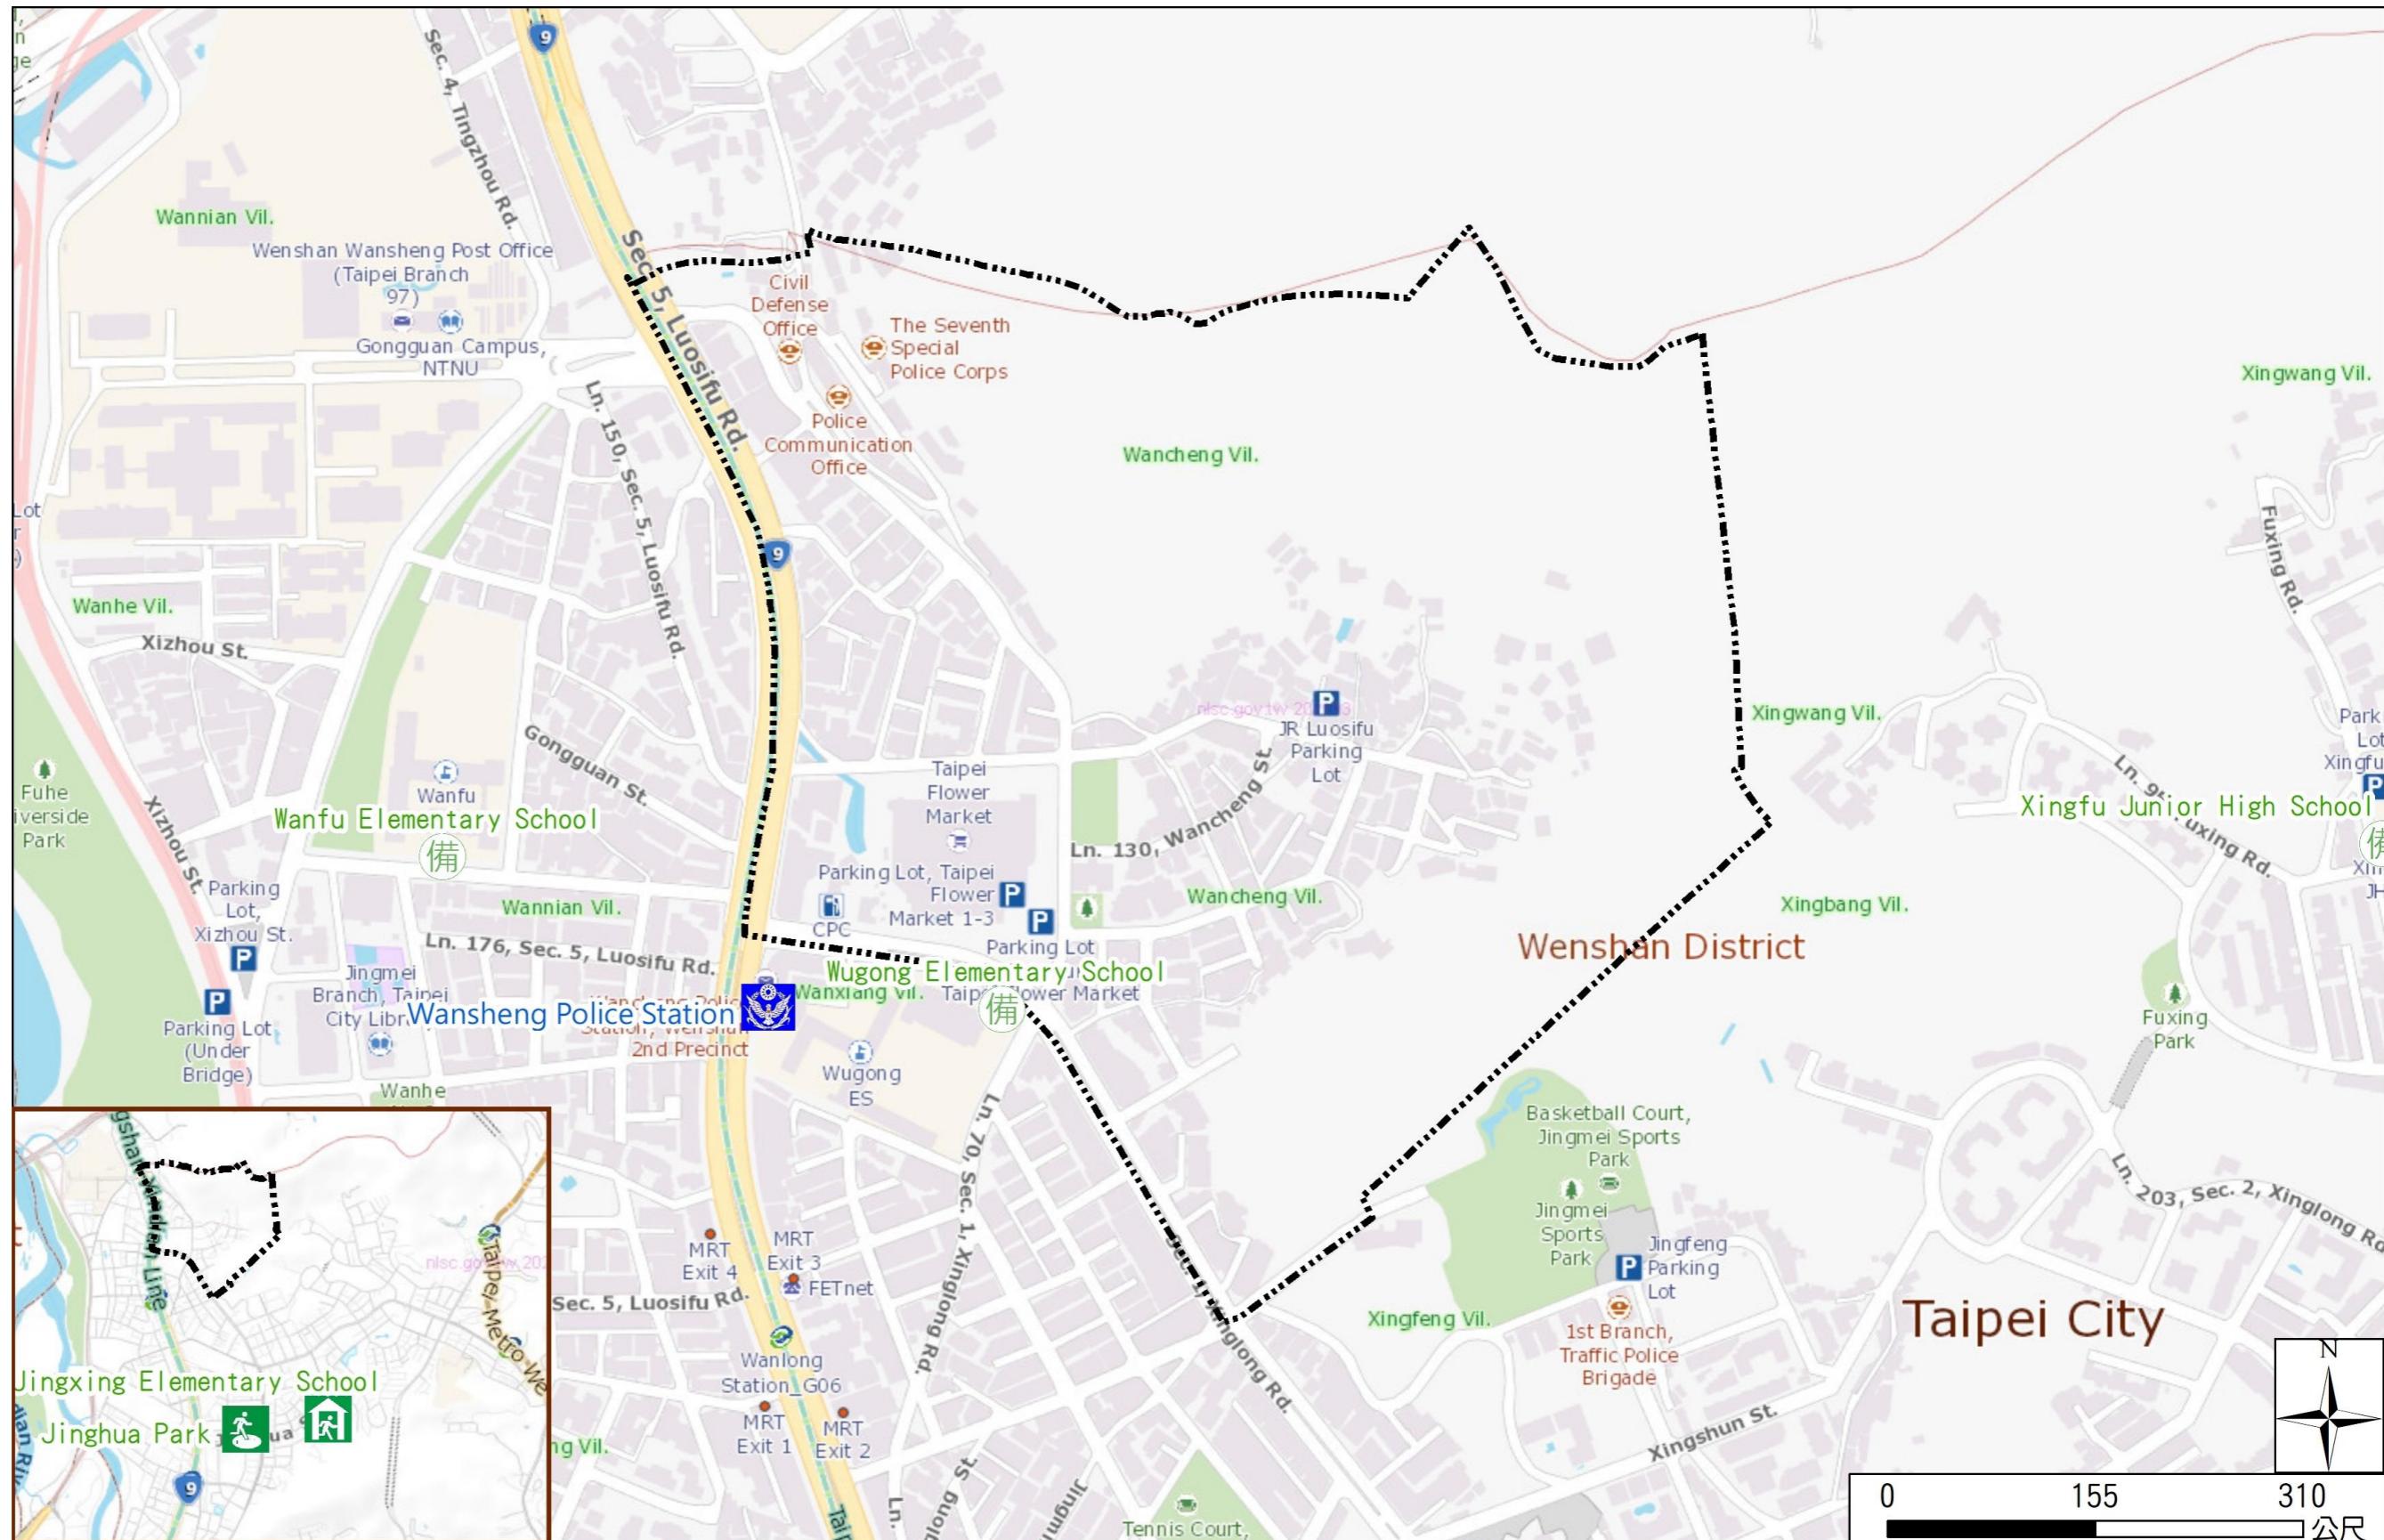

Wansheng Vil., Wenshan Dist., Taipei City Evacuation Map

Disaster notification Unit

Taipei Citizen Hotline : 1999
 Fire Department Tel. : 119
 Police Department Tel. : 110
 EOC of Wenshan Dist.
 Non-emergency number : 02-86615818
 Emergency number : 02-66290119 02-86615818
 Officer
 Mobile : 0972-246012
 Note: Please call this District's EOC to ensure that the evacuation shelter is open

Disaster Prevention Information Website

Taipei City Disaster Prevention Information Website

Knowledge of disaster prevention

Flood: Vertical evacuation or preventive evacuation
 Earthquake :

More disaster prevention knowledge :
 Taipei City Disaster Prevention Guide

Evacuation Shelter

Name	Jinghua Park Applicable to earthquake situations
Address	Jingxing Rd.
Capacity	1347
Contact number	02-27884255
Name	Jingxing Elementary School (School for Priority Shelter) Applicable to earthquake situations and debris flow situations
Address	No. 21, Ln. 150, Jinghua St.
Capacity	126
Contact number	02-29329439#730
Name	Wugong Elementary School (Applicable to flood situations)
Address	No. 68, Sec. 1, Xinglong Rd.
Capacity	50
Contact number	02-29314360#29
Name	Wanfu Elementary School (Applicable to flood situations)
Address	No. 32, Ln. 170, Sec. 5, Roosevelt Rd.
Capacity	32
Contact number	02-29353123#131