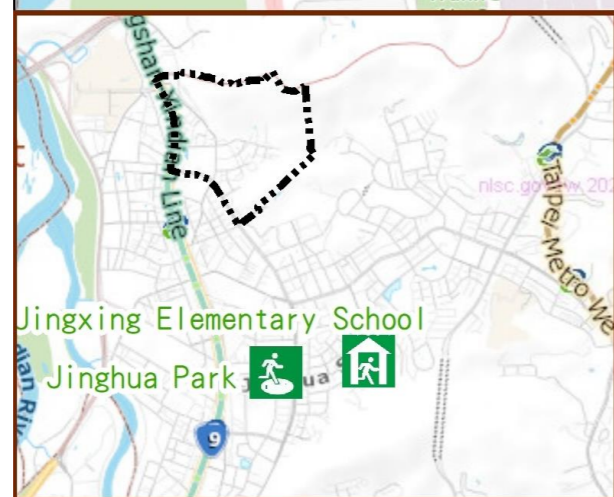

## Evacuation Shelter

Name	Jinghua Park Applicable to earthquake situations
Address	Jingxing Rd.
Capacity	1347
Contact number	02-27884255
Name	Jingxing Elementary School (School for Priority Shelter) Applicable to earthquake situations and debris flow situations
Address	No. 21, Ln. 150, Jinghua St.
Capacity	126
Contact number	02-29329439#730
Name	Wugong Elementary School (Applicable to flood situations)
Address	No. 68, Sec. 1, Xinglong Rd.
Capacity	50
Contact number	02-29314360#29
Name	Wanfu Elementary School (Applicable to flood situations)
Address	No. 32, Ln. 170, Sec. 5, Roosevelt Rd.
Capacity	32
Contact number	02-29353123#131