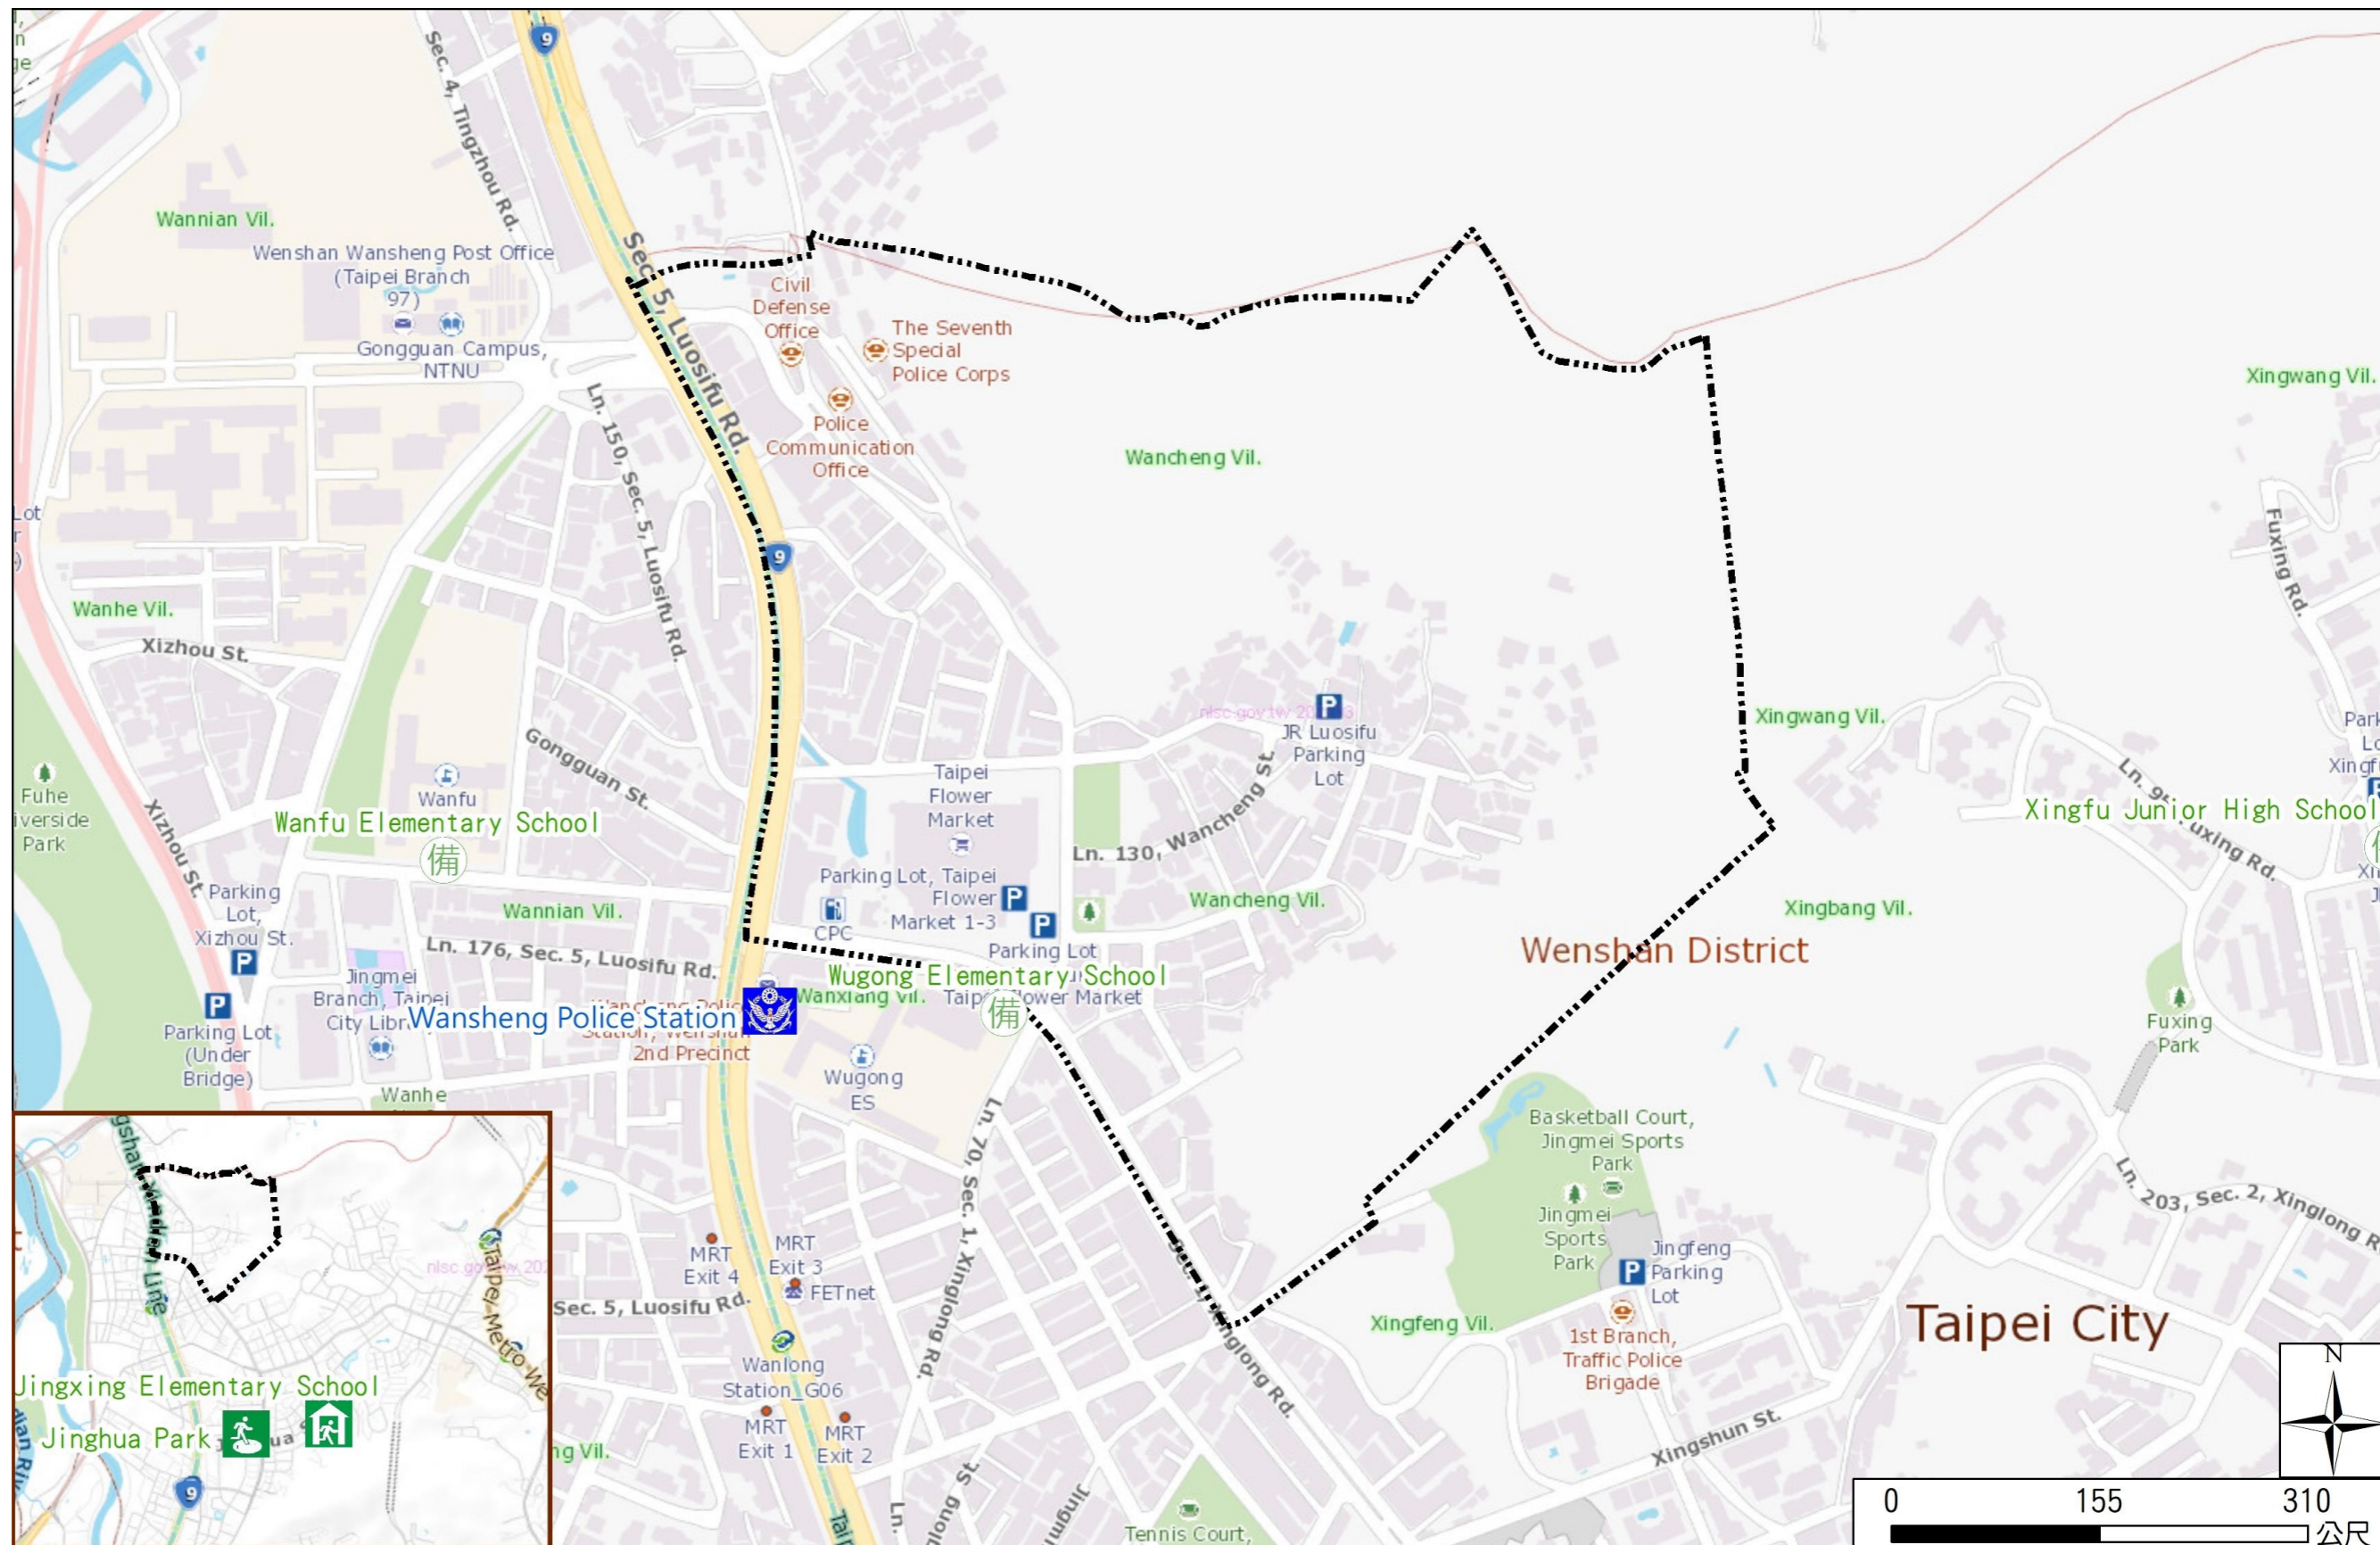

# Wansheng Vil., Wenshan Dist., Taipei City Simple Evacuation Map

## Evacuation Shelter

Name	Jinghua Park Applicable to earthquake situations
Address	Jingxing Rd.
Capacity	1347
Contact number	02-27884255
Name	Jingxing Elementary School (School for Priority Shelter) Applicable to earthquake situations and debris flow situations
Address	No. 21, Ln. 150, Jinghua St.
Capacity	126
Contact number	02-29329439#730
Name	Wugong Elementary School (Applicable to flood situations)
Address	No. 68, Sec. 1, Xinglong Rd.
Capacity	50
Contact number	02-29314360#29
Name	Wanfu Elementary School (Applicable to flood situations)
Address	No. 32, Ln. 170, Sec. 5, Roosevelt Rd.
Capacity	32
Contact number	02-29353123#131