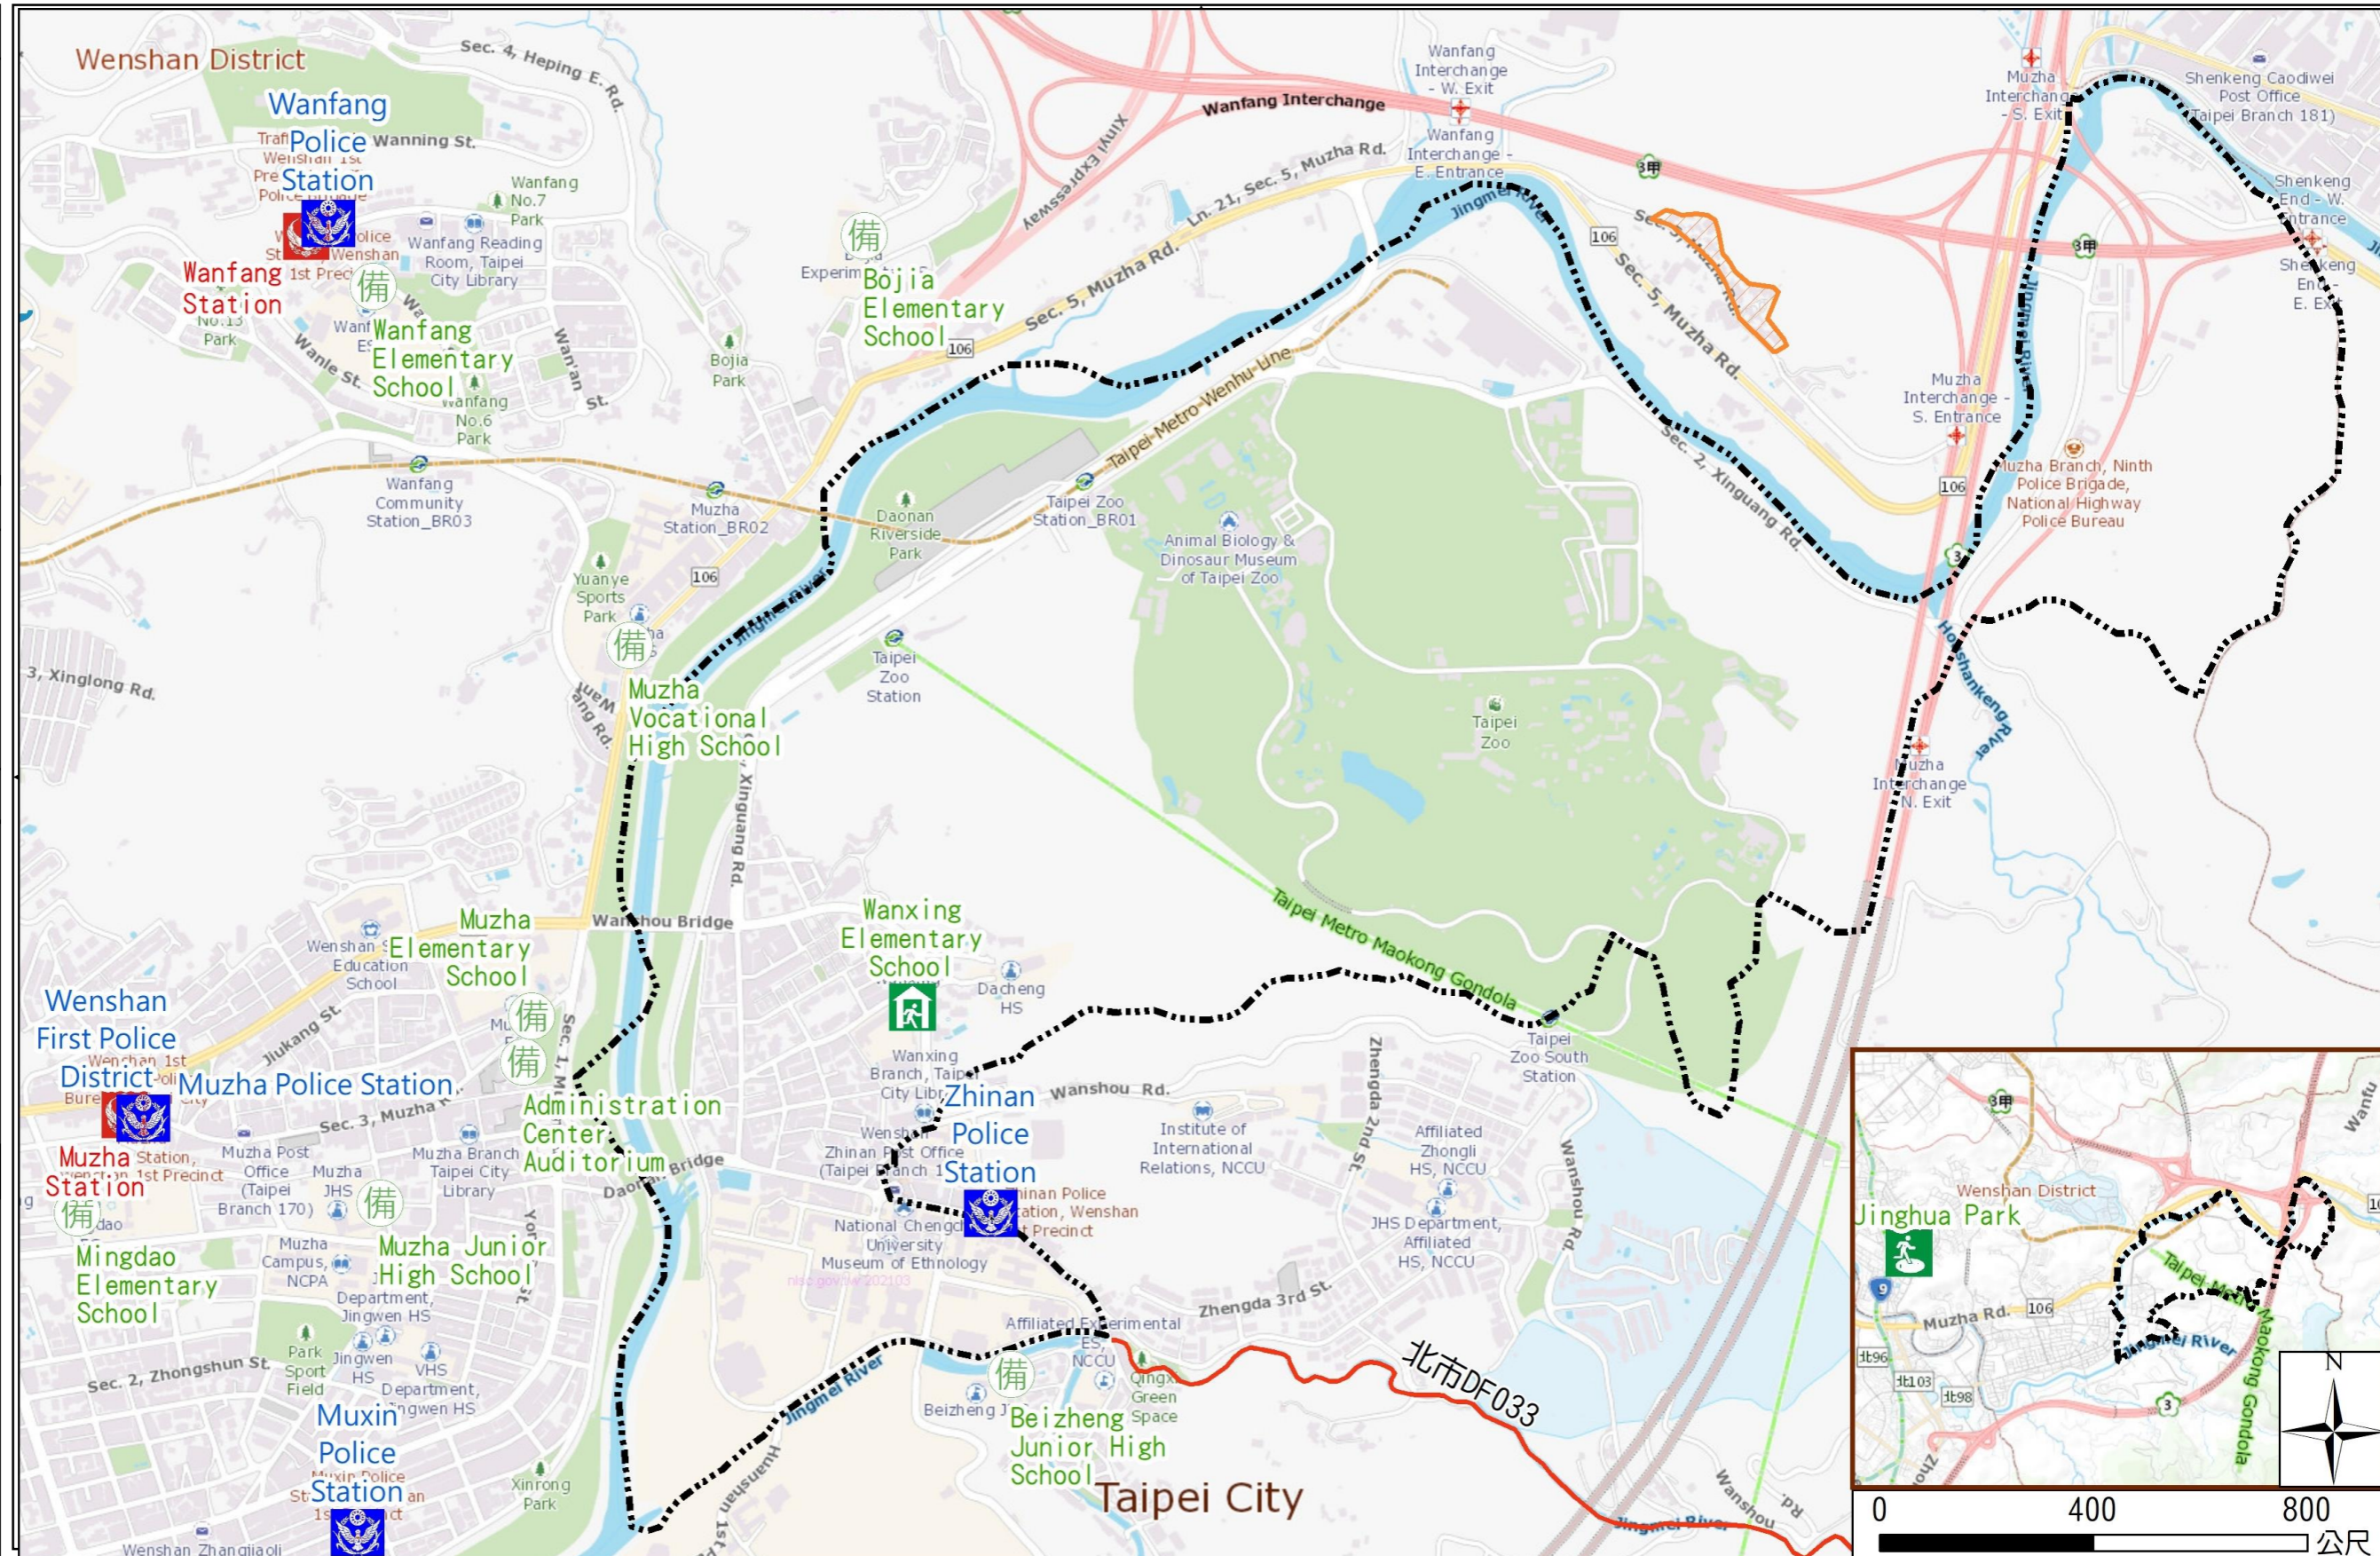

Wanxing Vil., Wenshan Dist., Taipei City Evacuation Map

Emergency notification

Taipei Citizen Hotline : 1999
Fire Department Tel. : 119
Police Department Tel. : 110
EOC of Wenshan Dist.
Non-emergency number : 02-29365522
Emergency number : 02-66290119 · 86615818
Officer
Mobile : 0972-246035
Note: Please call this District's EOC to ensure that the evacuation shelter is open

Disaster Prevention Information Website

Taipei City Disaster Prevention Information Website

Evacuation Principle

Flood: Vertical evacuation or preventive evacuation
Earthquake :

More disaster prevention knowledge :
Taipei City Disaster Prevention Guide

Evacuation Shelter

Name	Jinghua Park Shelter for Earthquake
Address	Intersection of Jingxing Rd. and Jinghua St.
Capacity	1347
Contact number	02-27884255
Name	Wanxing Elementary School (School for Priority Shelter) Shelter for Flood
Address	No.114, Sec. 2, Xiuming Rd.
Capacity	125
Contact number	02-29381721#131
Name	Beizheng Junior High School
Address	No.14, Ln. 2, Sec. 3, Zhinan Rd.
Capacity	20
Contact number	02-29393651#51
Name	Muzha Elementary School
Address	No.191, Sec. 3, Muzha Rd.
Capacity	155
Contact number	02-29391234#631

Legend 圖例	里界 Village Boundary	避難收容處所 Evacuation Shelter	防救災單位 Disaster Rescue Resources	重要地標 Landmark
	里界 Village Boundary	 室內避難收容處所(優先安置學校) Indoor Evacuation Shelter (School for Priority Shelter)	 警察單位 Police Department	 重要地標 Landmark
	山坡地老舊聚落 Hillside Communities	 室外避難收容處所(防災公園) Outdoor Evacuation Shelter (Disaster Prevention Park)	 消防單位 Fire Department	 直升機起降場 Helipad
	土石流潛勢溪流 Potential Debris Flow Hazard Torrent	 避難收容處所(備用) Evacuation Shelter (Backup)	 急救責任醫院 Designated Hospital (Emergency Medical Treatment)	

Made by the Wenshan District Office, Taipei City October, 2022