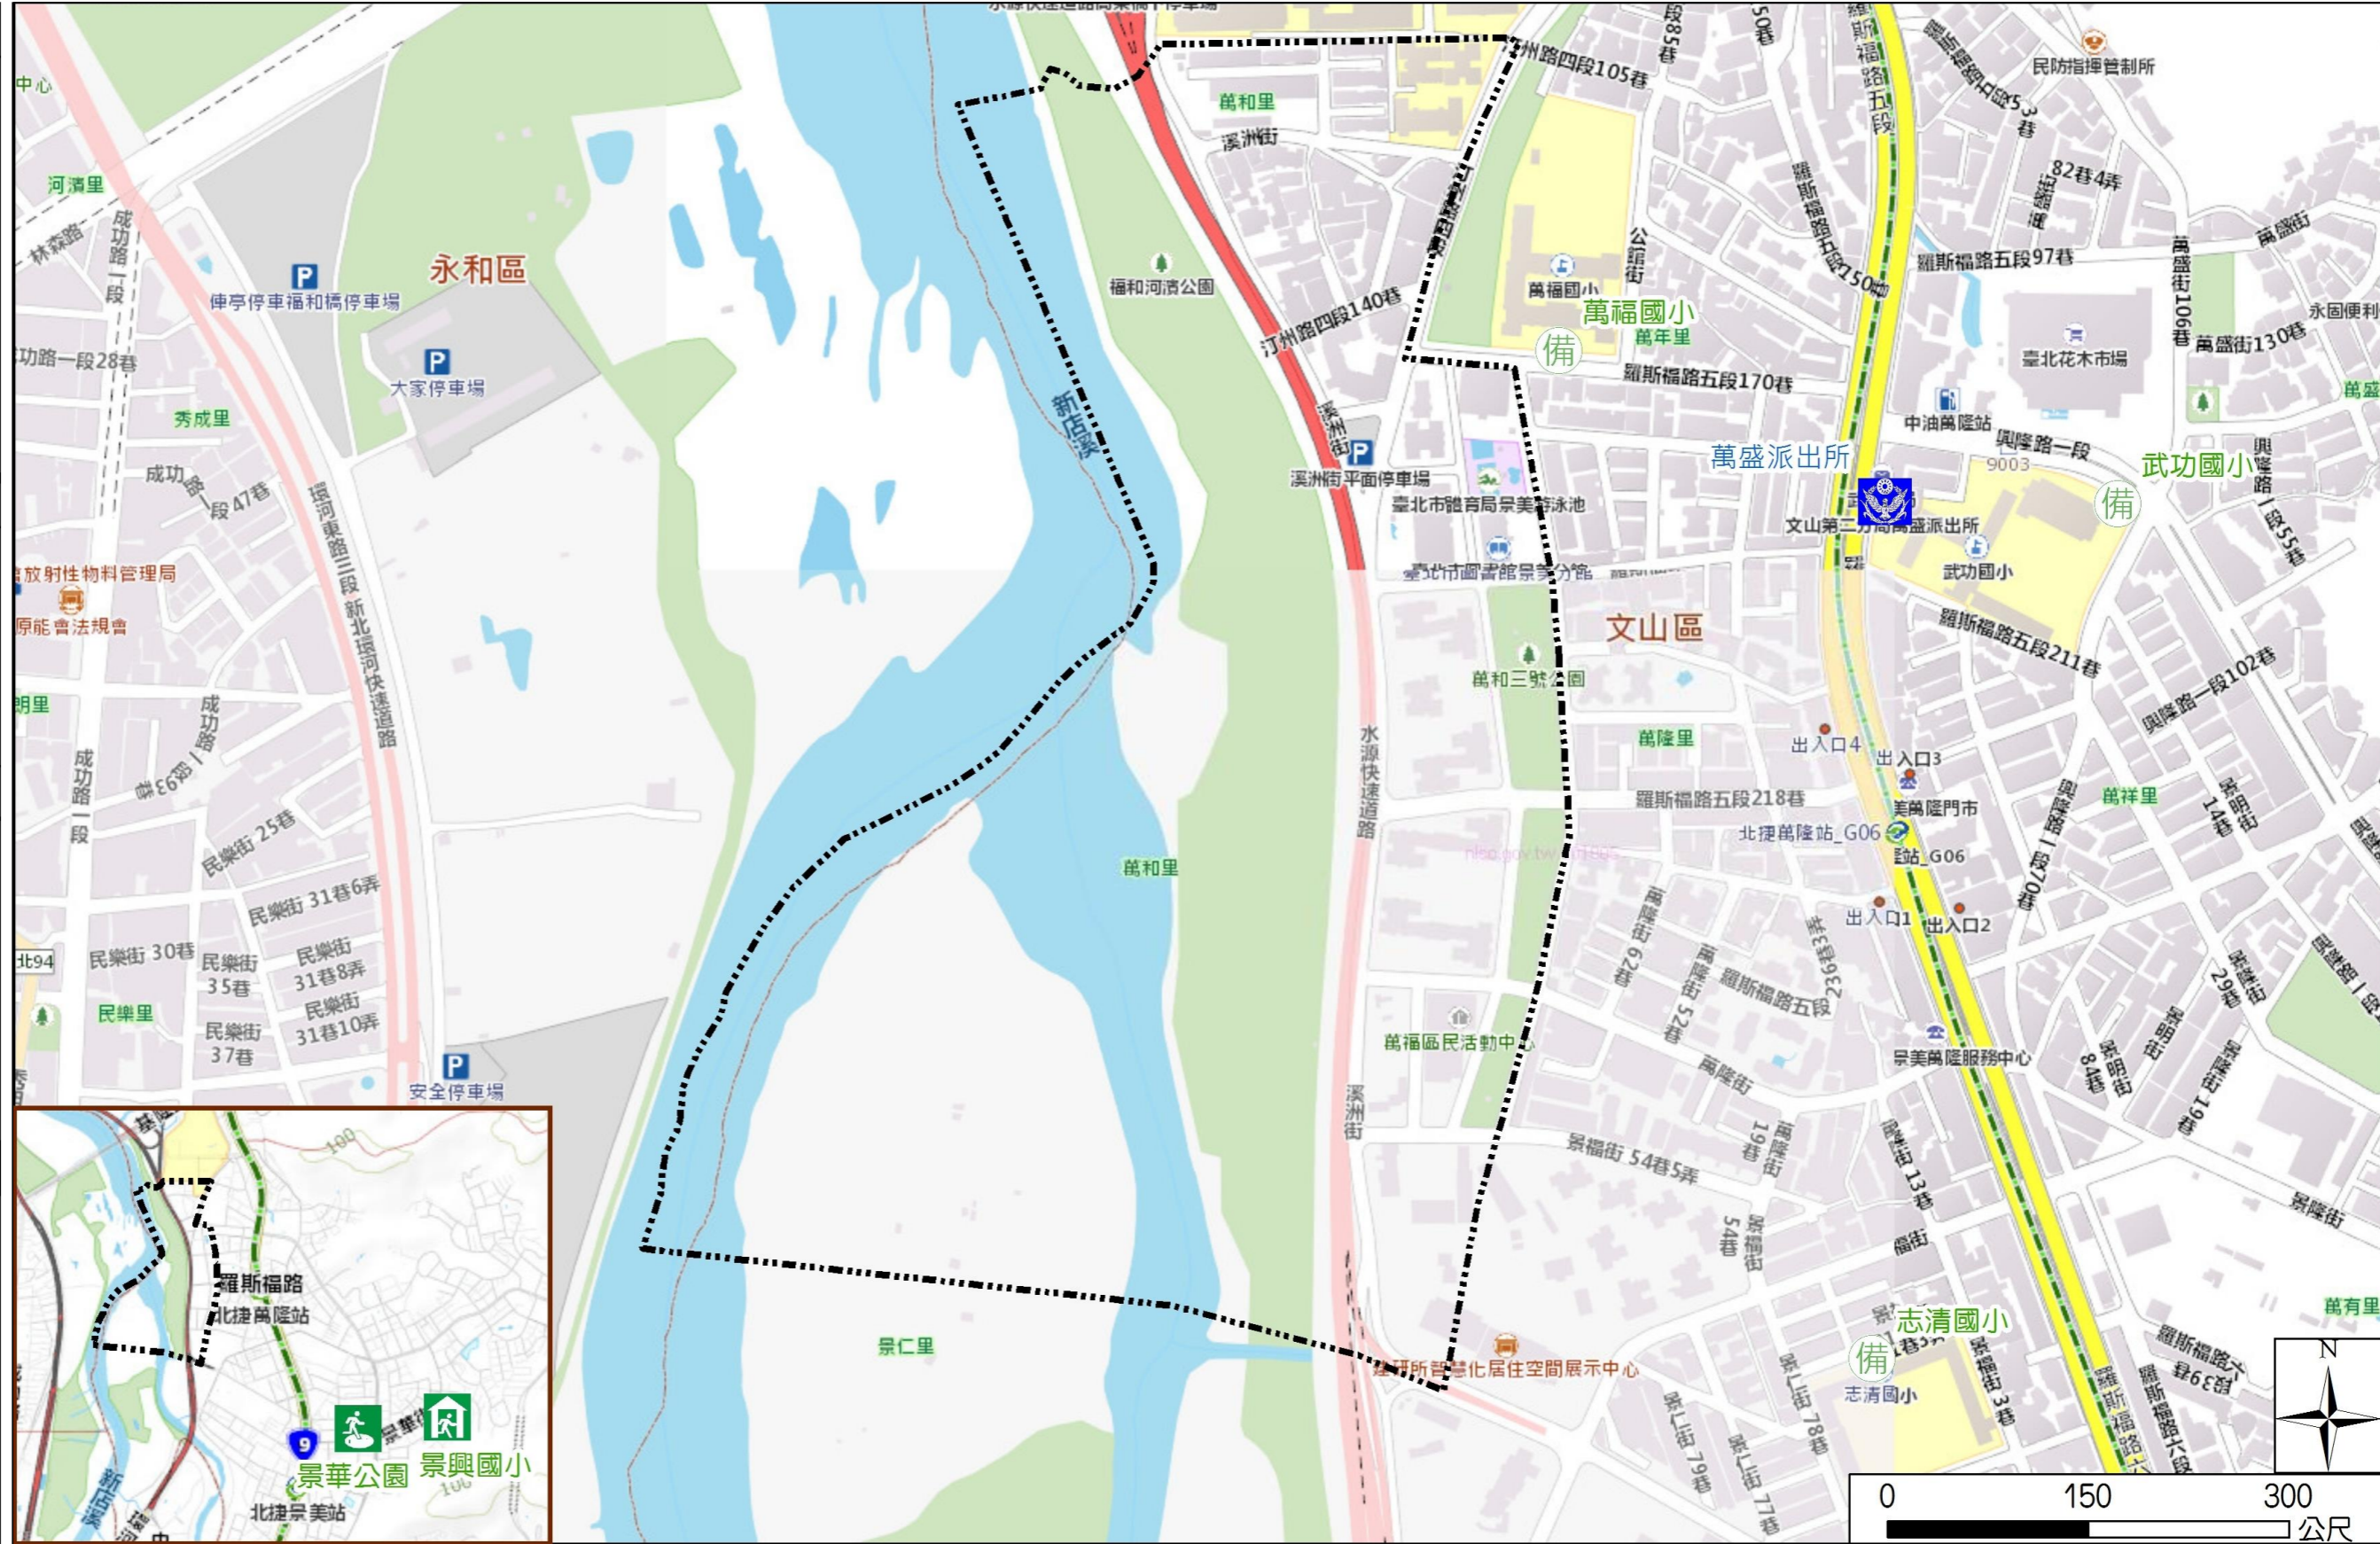

Wanhe Vil., Wenshan Dist., Taipei City Simple Evacuation Map

Emergency notification

Taipei Citizen Hotline : 1999
 Fire Department Tel. : 119
 Police Department Tel. : 110
 EOC of Wenshan Dist.
 Non-emergency number : 02-29365522
 Emergency number : 02-66290119 02-8661-5818
 Officer
 Mobile : 0972-246011
 Note: Please call this District's EOC to ensure that the evacuation shelter is open

Disaster Prevention Information Website

Taipei City Disaster Prevention Information Website

Evacuation Principle

Flood: Vertical evacuation or preventive evacuation
 Earthquake :

More disaster prevention knowledge :
 Taipei City Disaster Prevention Guide

Evacuation Shelter

Name	Jinghua Park Shelter for Earthquake
Address	Intersection of Jingxing Rd. and Jinghua St.
Capacity	1347
Contact number	02-27884255
Name	Jingxing Elementary School (School for Priority Shelter) Shelter for Earthquake
Address	No. 21, Ln. 150, Jinghua St.
Capacity	126
Contact number	02-29329439#730
Name	Wugong Elementary School
Address	No. 68, Sec. 1, Xinglong Rd.
Capacity	50
Contact number	02-29314360#38
Name	Wanfu Elementary School
Address	No. 32, Ln. 170, Sec. 5, Roosevelt Rd.
Capacity	32
Contact number	02-29353123#131