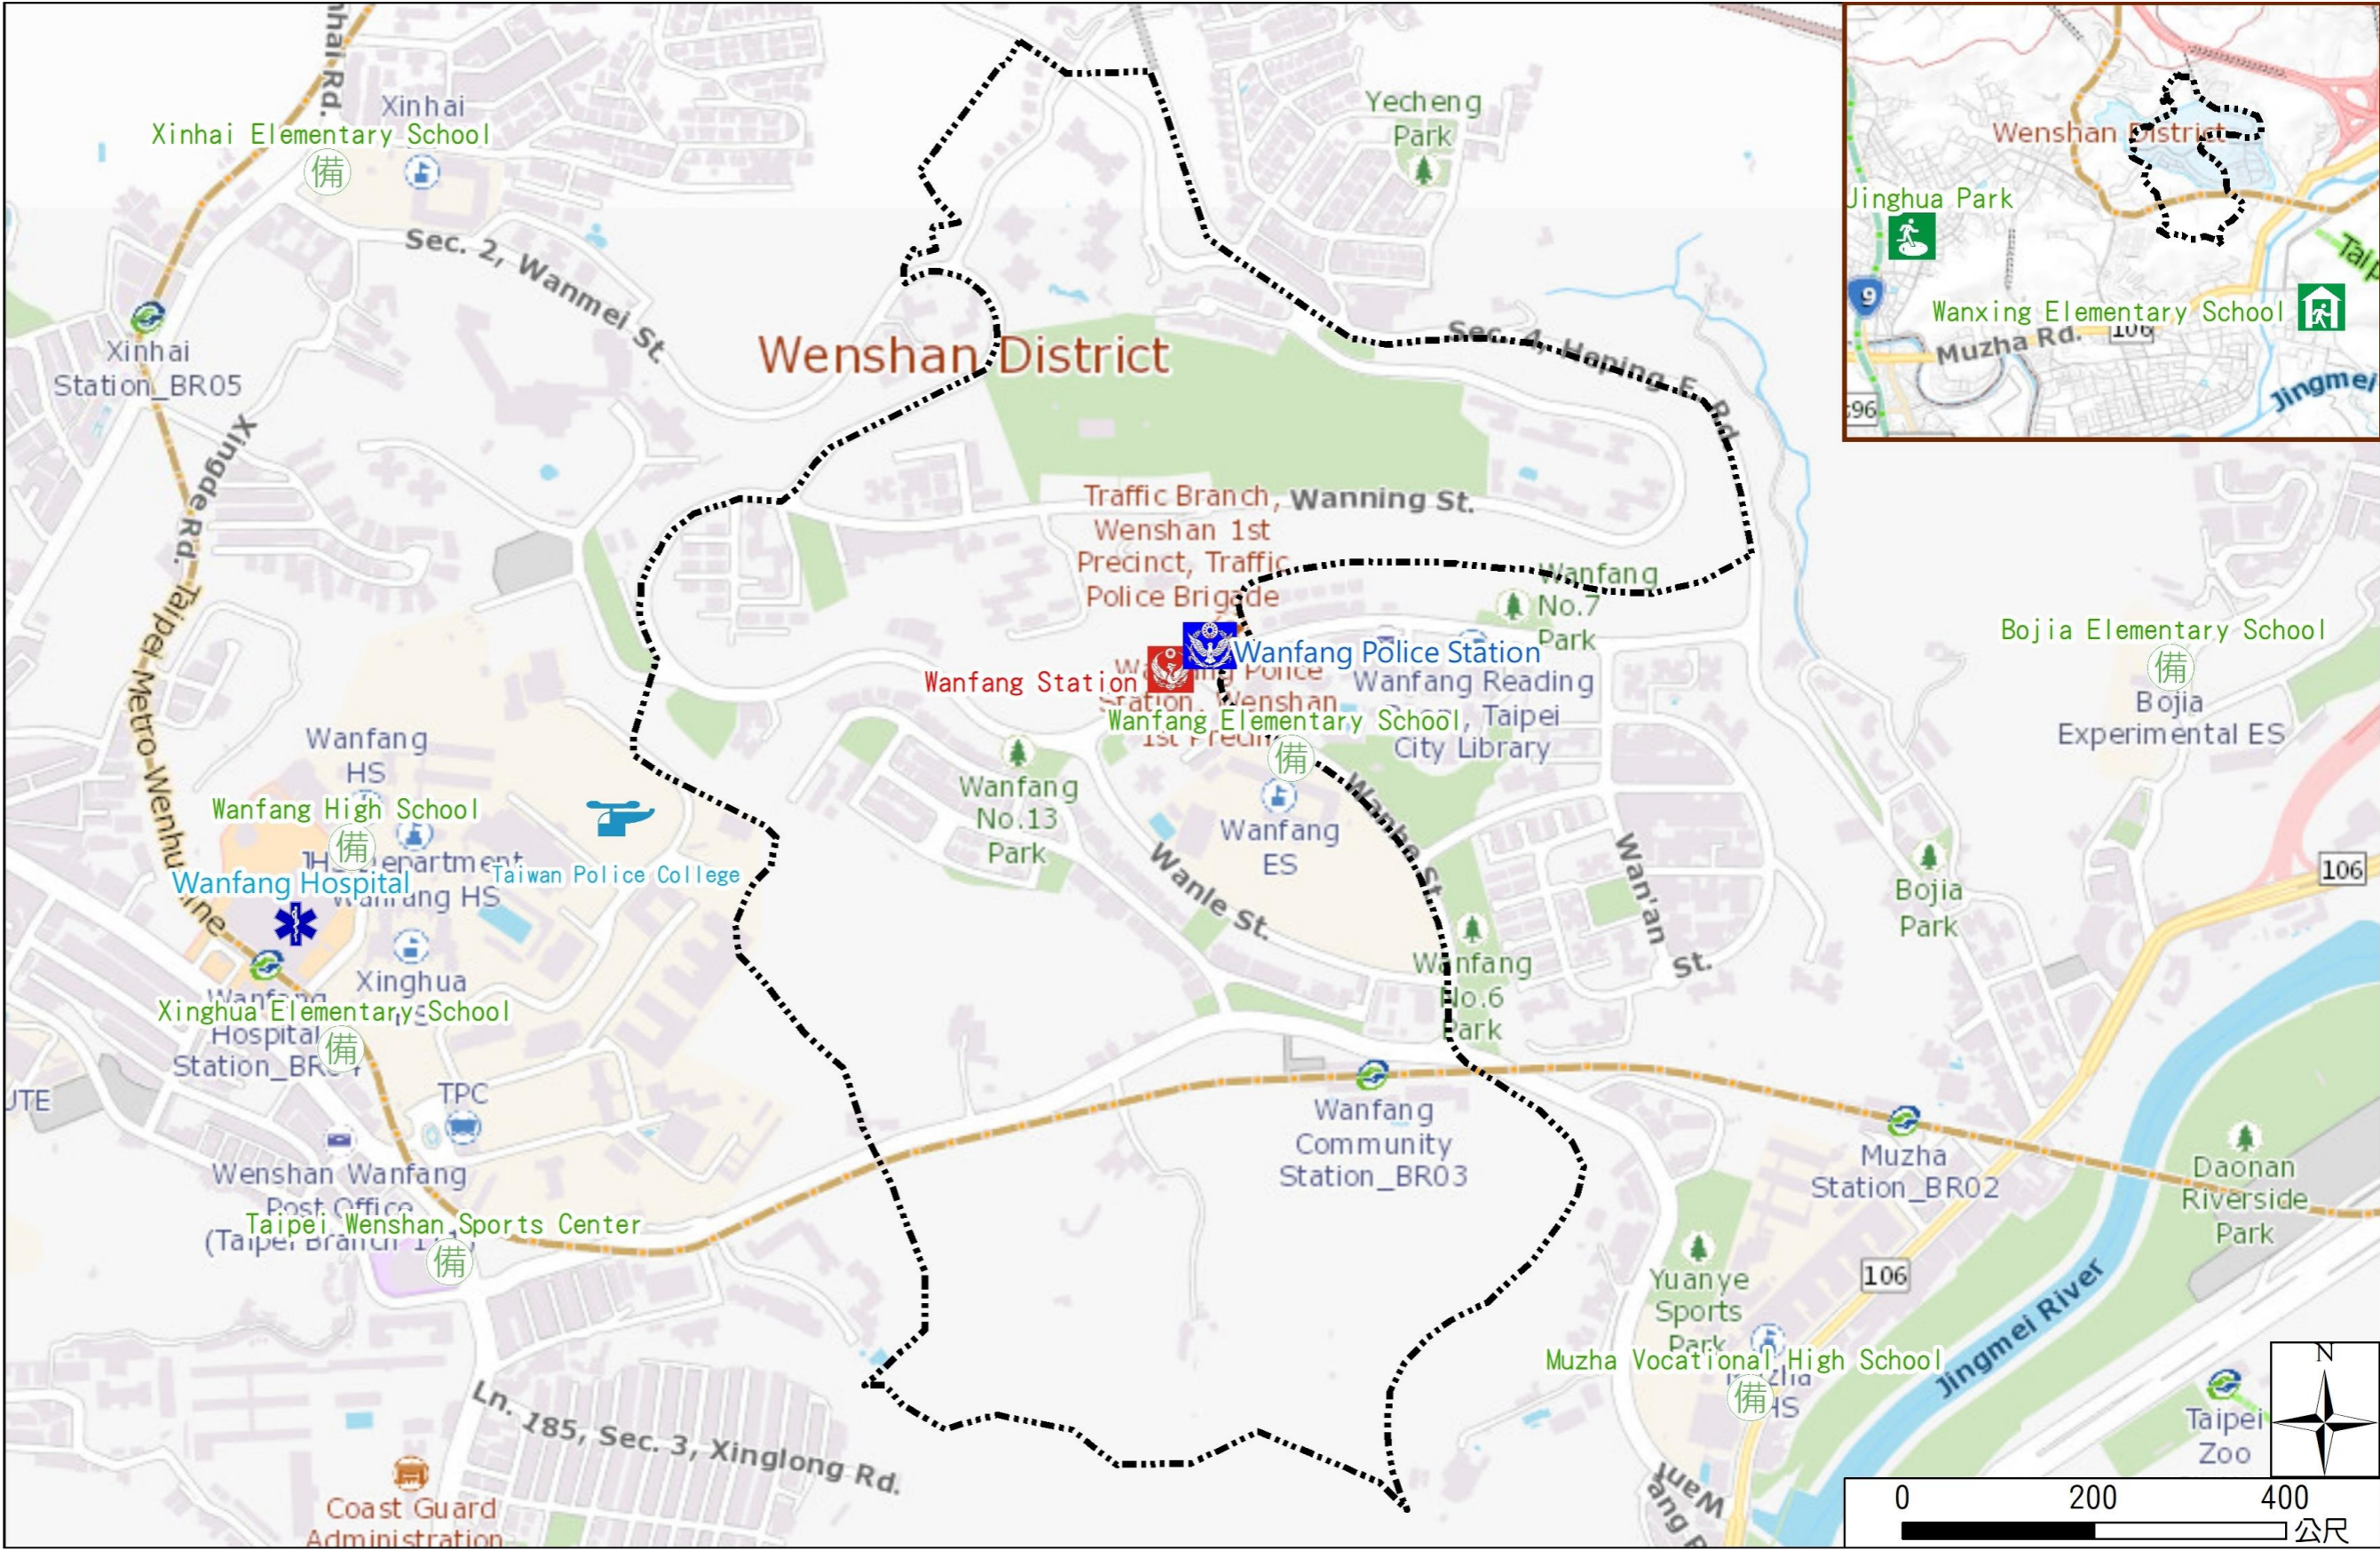

Wangmei Vil., Wenshan Dist., Taipei City Simple Evacuation Map

Emergency notification

Taipei Citizen Hotline : 1999
Fire Department Tel. : 119
Police Department Tel. : 110
EOC of Wenshan Dist.
Non-emergency number :
02-29365522
Emergency number : 02-66290119
Officer
Mobile : 0972-246039
Note: Please call this District's
EOC to ensure that the evacuation
shelter is open

Disaster Prevention Information Website

Taipei City Disaster Prevention Information Website

Evacuation Principle

Flood: Vertical evacuation or preventive evacuation
Earthquake :

More disaster prevention knowledge :
Taipei City Disaster Prevention Guide

Evacuation Shelter

Name	Jinghua Park Shelter for Earthquake
Address	Intersection of Jingxing Rd. and Jinghua St.
Capacity	1347
Contact number	02-27884255
Name	Wanxing Elementary School (School for Priority Shelter) Shelter for Flood
Address	No.114, Sec. 2, Xiuming Rd.
Capacity	125
Contact Number	02-29381721#131
Name	Taipei Wenshan Sports Center
Address	No. 222, Sec. 3, Xinglong Rd.
Capacity	189
Contact Number	02-22308268#211
Name	Wanfang Elementary School
Address	No. 1, Wanhe St.
Capacity	135
Contact Number	02-22301232#831

Legend 圖例

里界 Village Boundary	避難收容處所 Evacuation Shelter	防救災單位 Disaster Rescue Resources	重要地標 Landmark
里界 Village Boundary	室內避難收容處所(優先安置學校) Indoor Evacuation Shelter (School for Priority Shelter)	警察單位 Police Department	重要地標 Landmark
	室外避難收容處所(防災公園) Outdoor Evacuation Shelter (Disaster Prevention Park)	消防單位 Fire Department	
	避難收容處所(備用) Evacuation Shelter (Backup)	急救責任醫院 Designated Hospital (Emergency Medical Treatment)	
		直升機起降場 Helipad