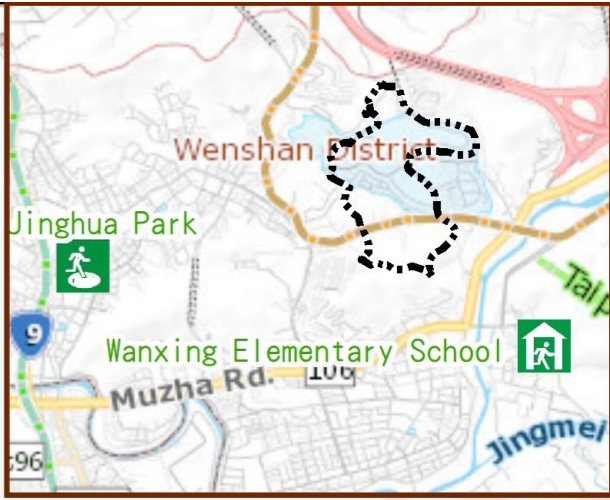

Wangmei Vil., Wenshan Dist., Taipei City Simple Evacuation Map

Emergency notification

Taipei Citizen Hotline : 1999
Fire Department Tel. : 119
Police Department Tel. : 110
EOC of Wenshan Dist.
Non-emergency number :
02-29365522
Emergency number : 02-66290119
Officer
Mobile : 0972-246039
Note: Please call this District's
EOC to ensure that the evacuation
shelter is open

Disaster Prevention Information Website

Taipei City Disaster Prevention Information Website

Evacuation Principle

Flood: Vertical evacuation or preventive evacuation
Earthquake :

More disaster prevention knowledge :
Taipei City Disaster Prevention Guide

Evacuation Shelter

Name	Jinghua Park Shelter for Earthquake
Address	Intersection of Jingxing Rd. and Jinghua St.
Capacity	1347
Contact number	02-27884255
Name	Wanxing Elementary School (School for Priority Shelter) Shelter for Flood
Address	No.114, Sec. 2, Xiuming Rd.
Capacity	125
Contact Number	02-29381721#131
Name	Taipei Wenshan Sports Center
Address	No. 222, Sec. 3, Xinglong Rd.
Capacity	189
Contact Number	02-22308268#211
Name	Wanfang Elementary School
Address	No. 1, Wanhe St.
Capacity	135
Contact Number	02-22301232#831

Legend 圖例

里界 Village Boundary	避難收容處所 Evacuation Shelter	防救災單位 Disaster Rescue Resources	重要地標 Landmark
里界 Village Boundary	室內避難收容處所(優先安置學校) Indoor Evacuation Shelter (School for Priority Shelter)	警察單位 Police Department	重要地標 Landmark
	室外避難收容處所(防災公園) Outdoor Evacuation Shelter (Disaster Prevention Park)	消防單位 Fire Department	
	避難收容處所(備用) Evacuation Shelter (Backup)	急救責任醫院 Designated Hospital (Emergency Medical Treatment)	
		直升機起降場 Helipad