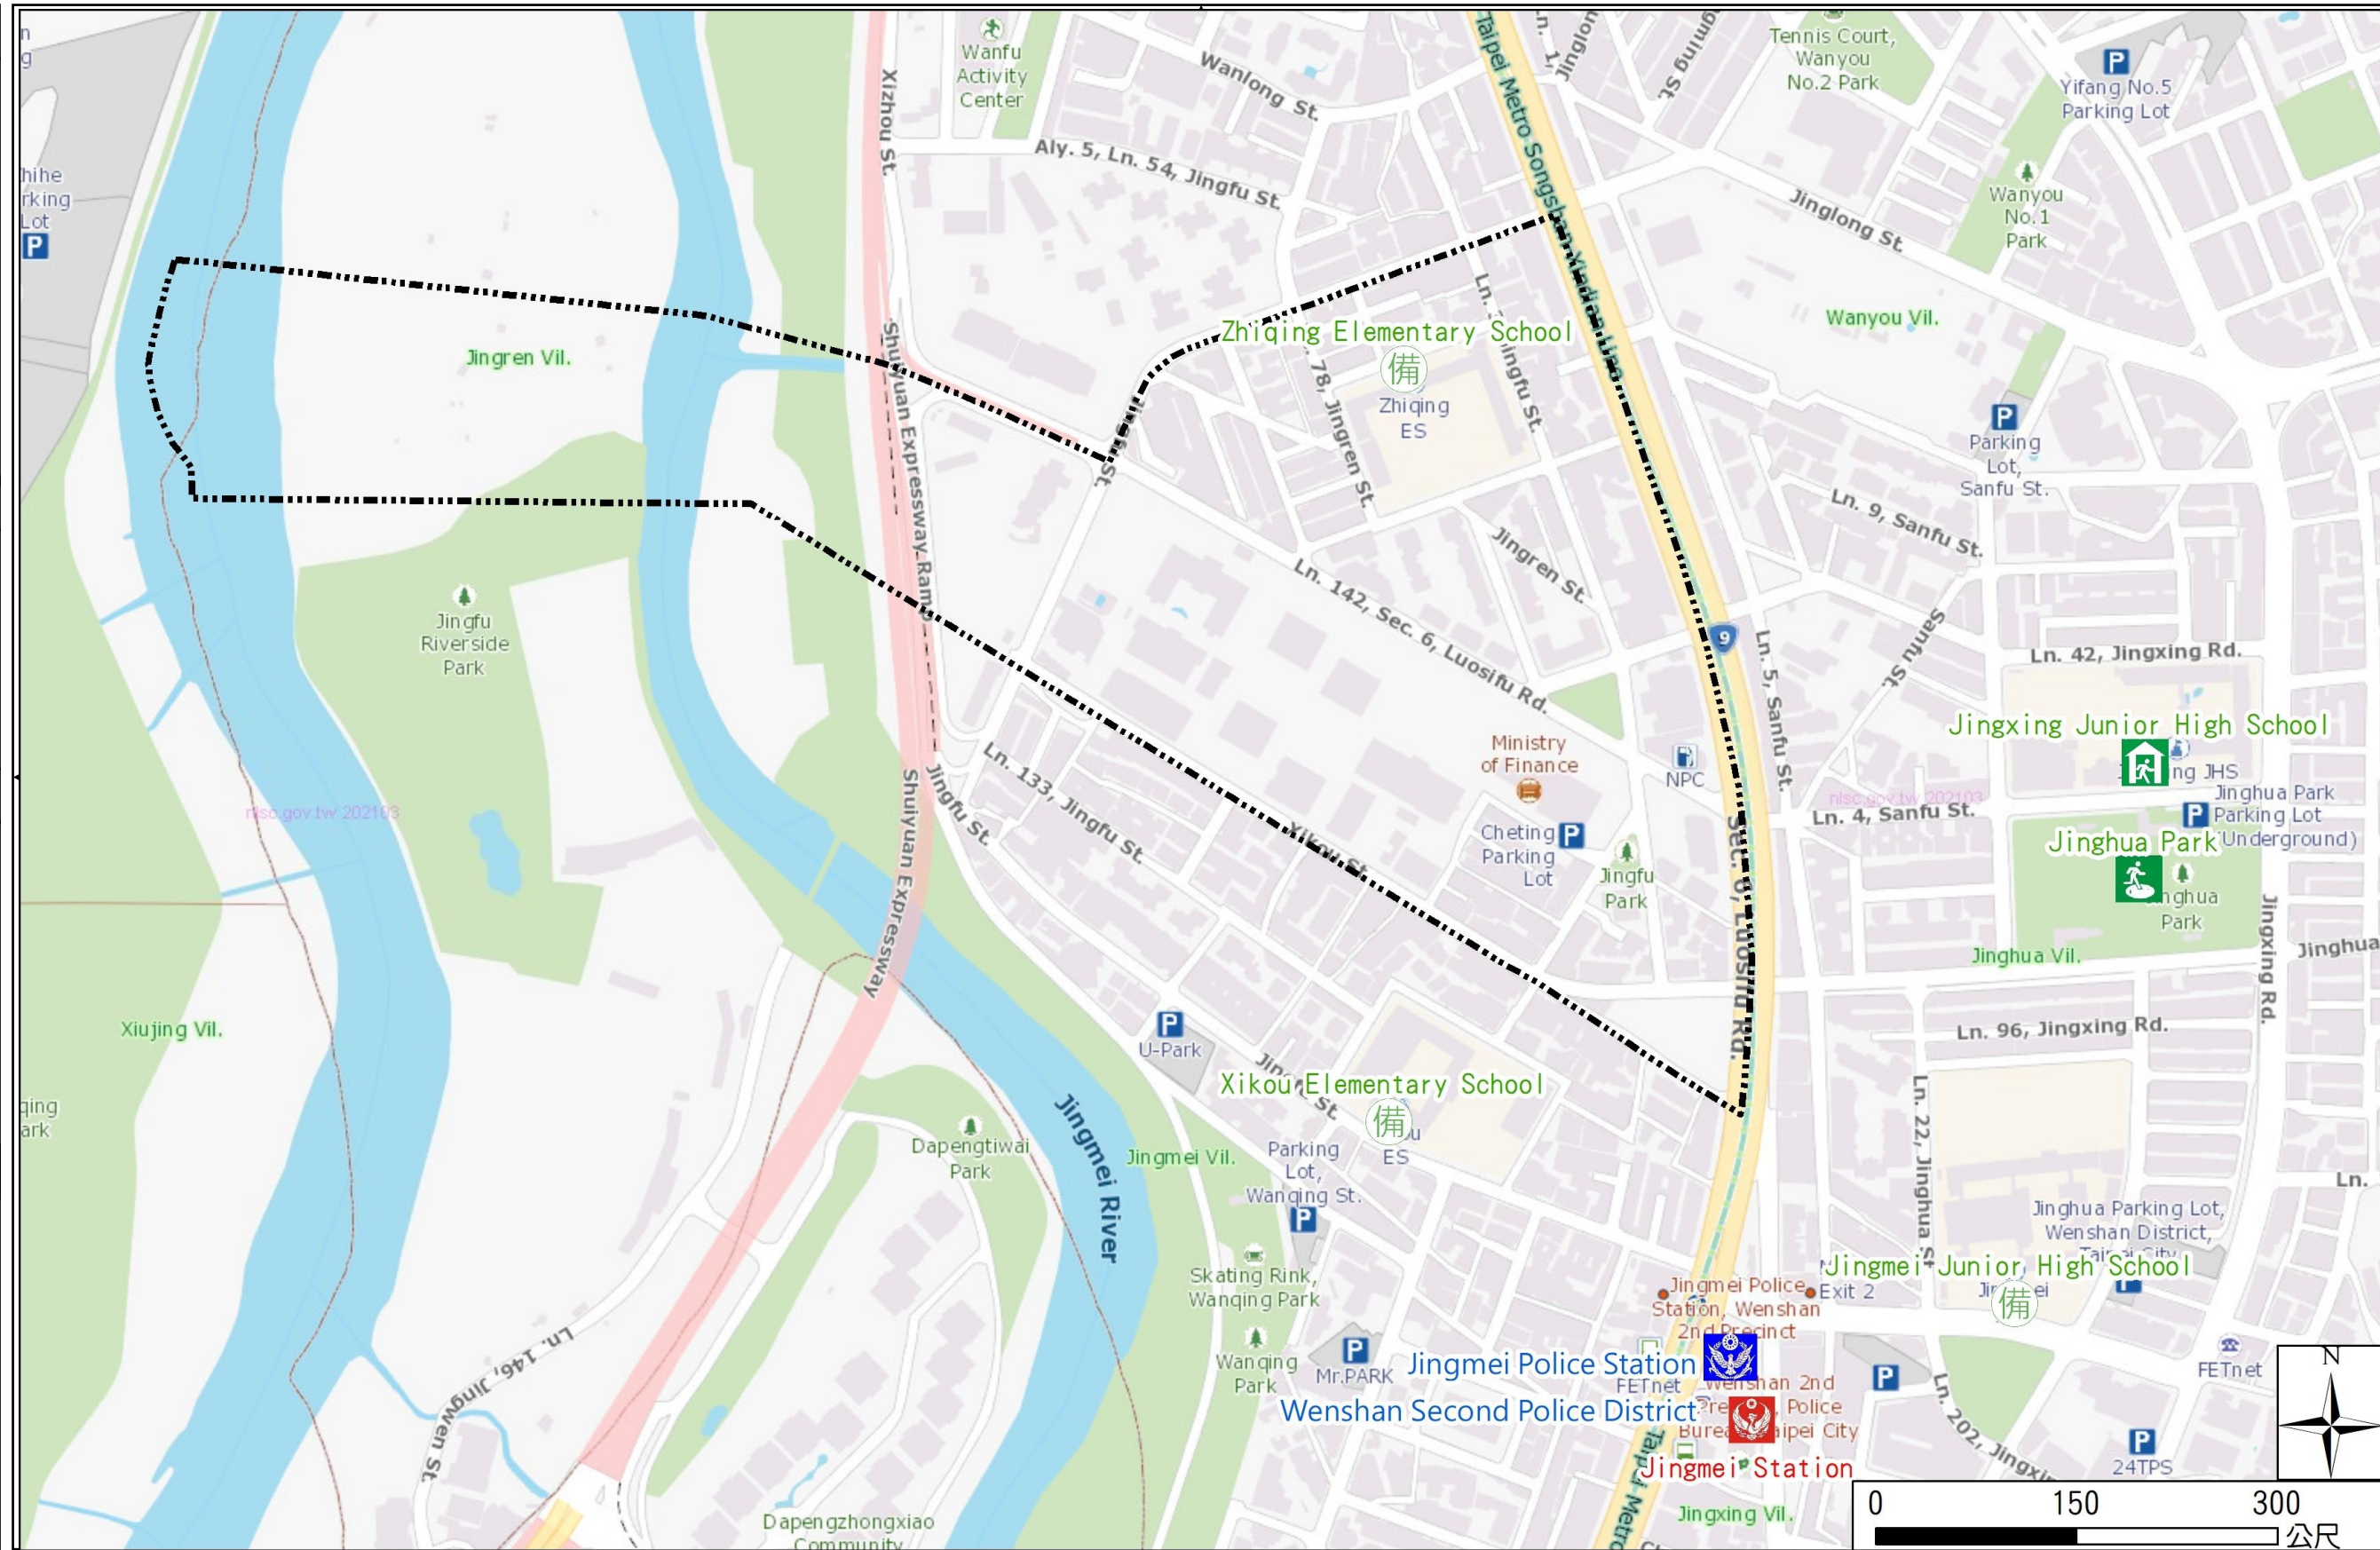

Jingren Vil., Wenshan Dist., Taipei City Evacuation Map

Emergency notification

Taipei Citizen Hotline : 1999
Fire Department Tel. : 119
Police Department Tel. : 110
EOC of Wenshan Dist.
Non-emergency number : 02-29365522
Emergency number : 02-6629-0119 · 02-8661-5818
Officer
Mobile : 0972-246005
Note: Please call this District's EOC to ensure that the evacuation shelter is open

Disaster Prevention Information Website

[Taipei City Disaster Prevention Information Website](#)

Evacuation Principle

Flood: Vertical evacuation or preventive evacuation
Earthquake :

More disaster prevention knowledge :
[Taipei City Disaster Prevention Guide](#)

Evacuation Shelter

Name	Jinghua Park Shelter for Earthquake
Address	Intersection of Jingxing Rd. and Jinghua St.
Capacity	1347
Contact number	02-27884255
Name	Jingxing Junior High School (School for Priority Shelter) Shelter for Flood and Earthquake
Address	No. 2, Ln. 46, Jingxing Rd.
Capacity	100
Contact number	02-29323794#130
Name	Xikou Elementary School
Address	No. 225, Jingfu St.
Capacity	90
Contact number	02-29350955#715
Name	Zhiqing Elementary School
Address	No. 5, Ln. 21, Jingfu St.
Capacity	35
Contact number	02-29323875#540