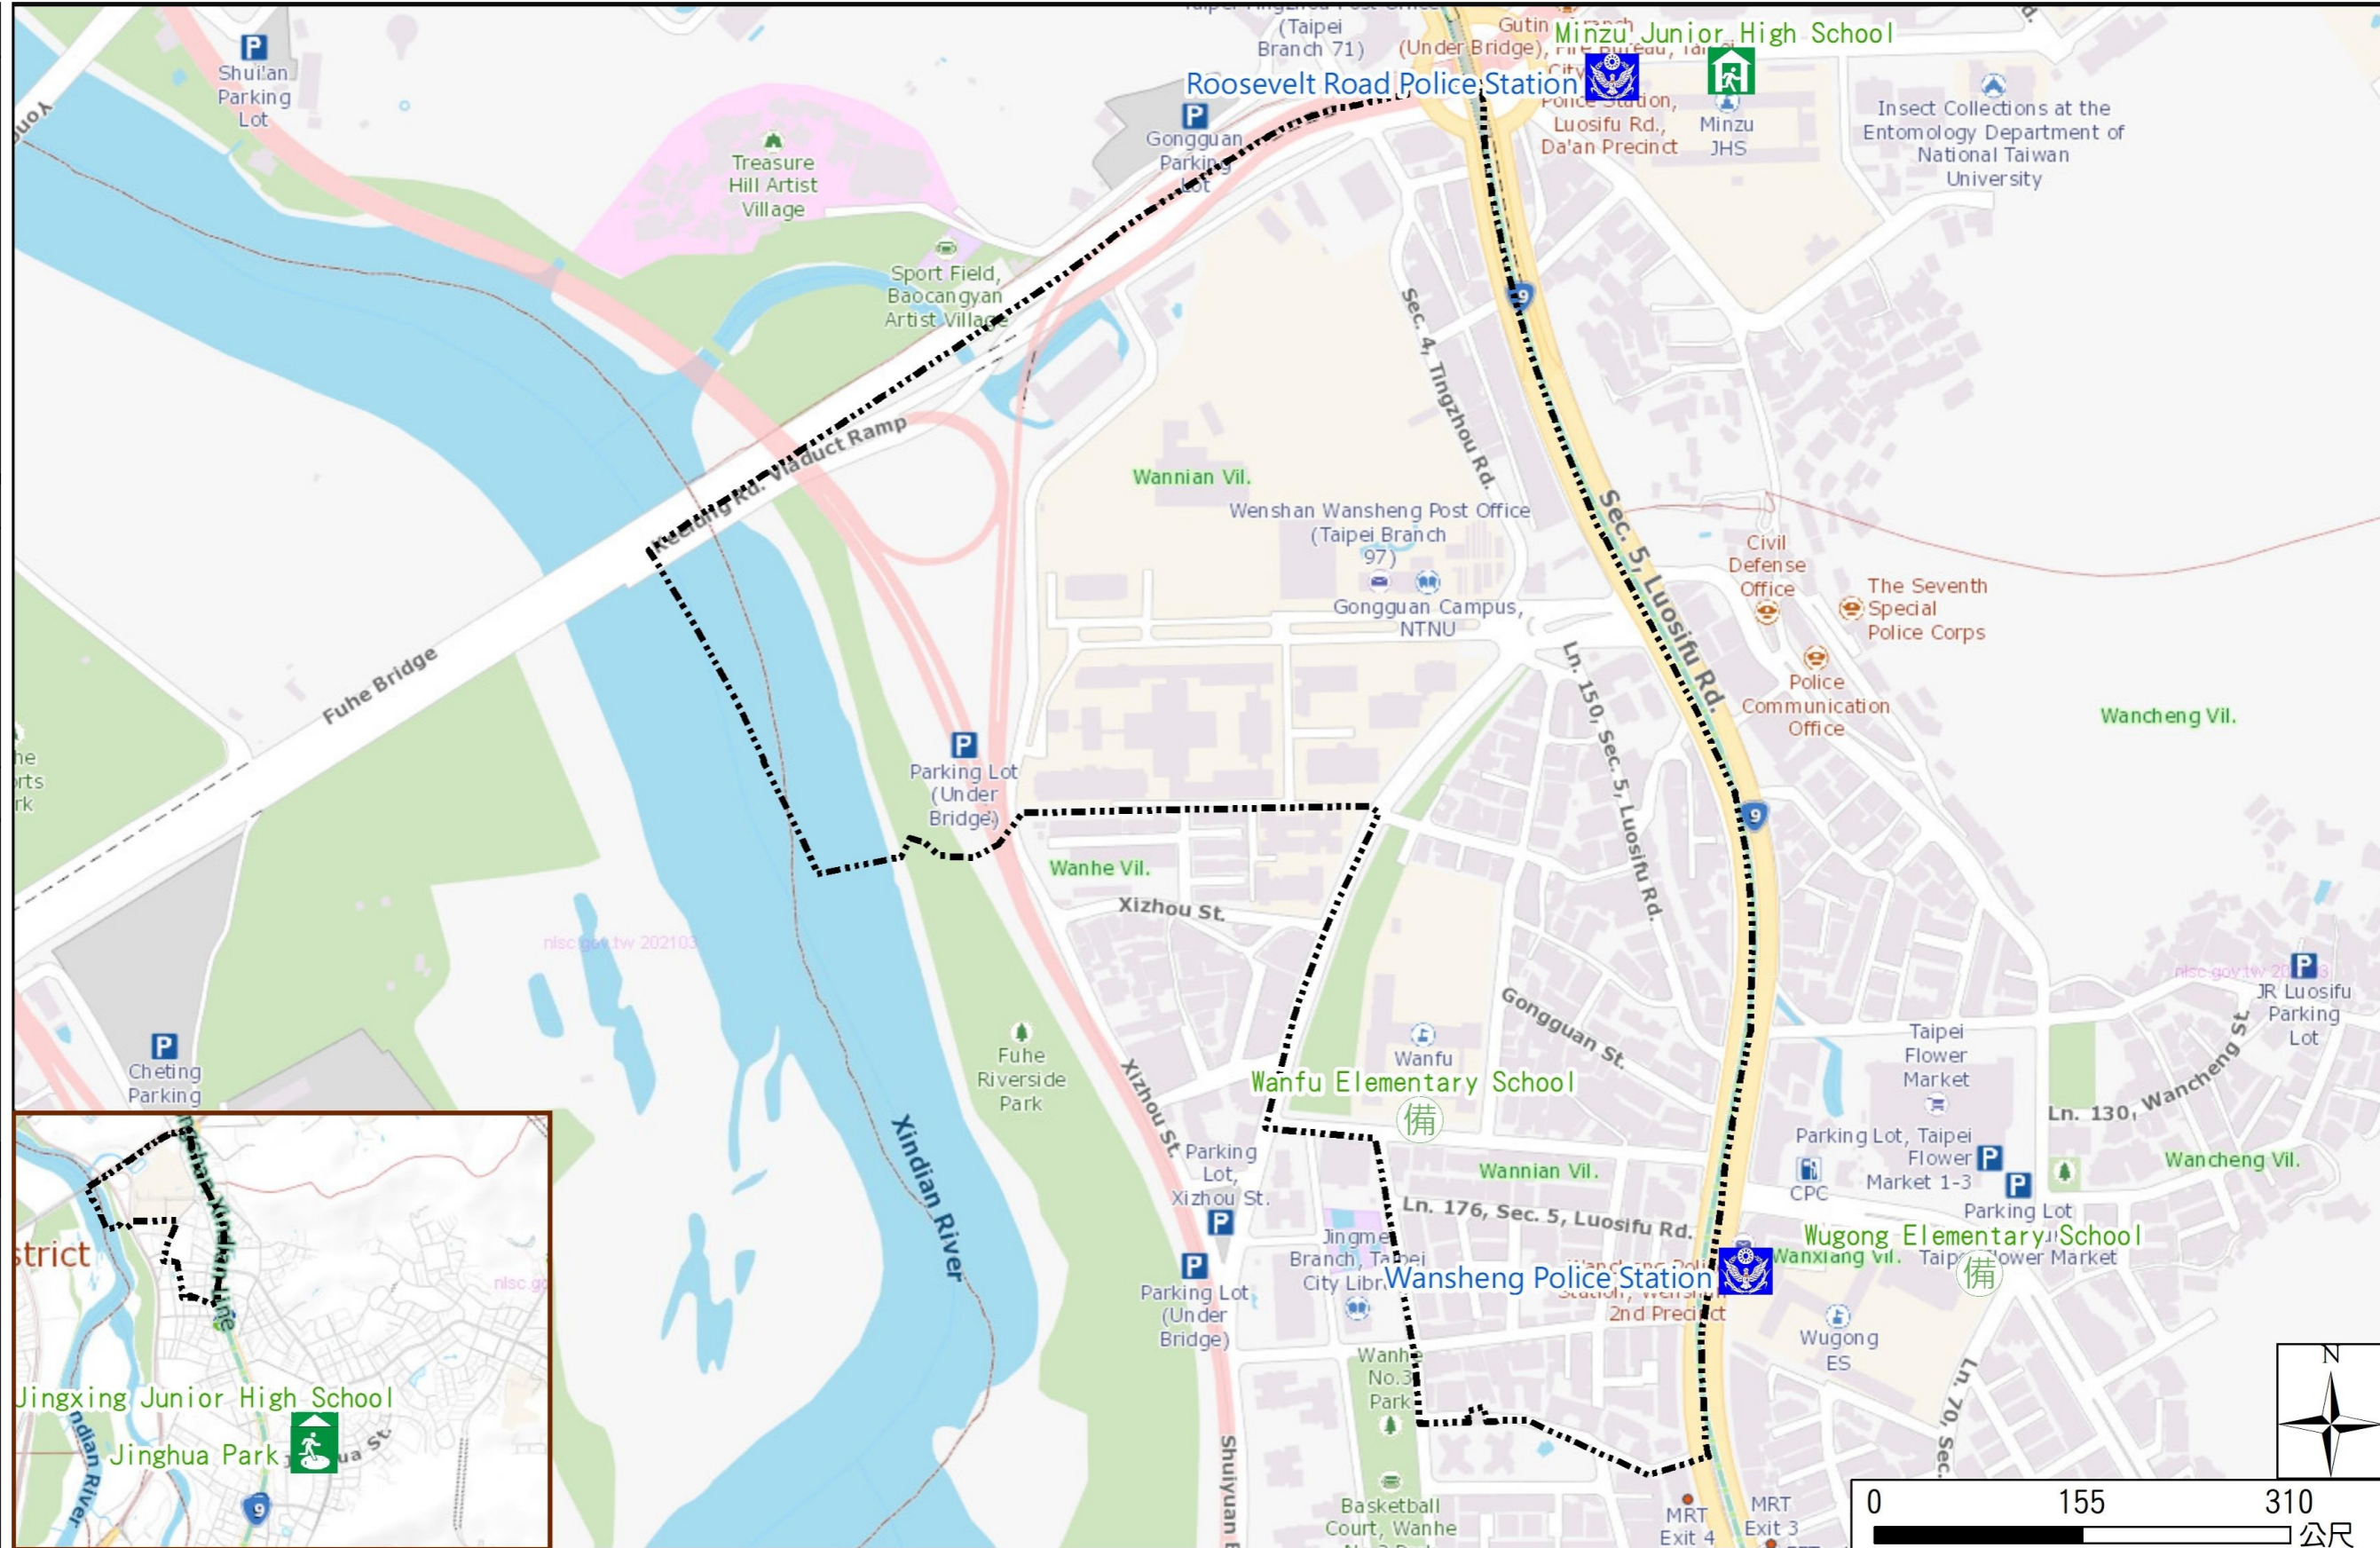

Wannian Vil., Wenshan Dist., Taipei City Evacuation Map

Emergency notification

Taipei Citizen Hotline : 1999
Fire Department Tel. : 119
Police Department Tel. : 110
EOC of Wenshan Dist.
Non-emergency number : 02-29365522
Emergency number : 02-6629-0119 · 8661-5818
Officer
Mobile : 0972-246010
Note: Please call this District's EOC to ensure that the evacuation shelter is open

Disaster Prevention Information Website

[Taipei City Disaster Prevention Information Website](#)

Evacuation Principle

Flood: Vertical evacuation or preventive evacuation
Earthquake :

More disaster prevention knowledge :
[Taipei City Disaster Prevention Guide](#)

Evacuation Shelter

Name	Jinghua Park Shelter for Earthquake
Address	Intersection of Jingxing Rd. and Jinghua St.
Capacity	1347
Contact number	02-27884255
Name	Jingxing Elementary School (School for Priority Shelter) Shelter for Earthquake
Address	No. 21, Ln. 150, Jinghua St.
Capacity	126
Contact number	02-29329439#730
Name	Wugong Elementary School
Address	No. 68, Sec. 1, Xinglong Rd.
Capacity	50
Contact number	02-29314360#38
Name	Wanfu Elementary School
Address	No. 32, Ln. 170, Sec. 5, Roosevelt Rd.
Capacity	32
Contact number	02-29353123#131

圖例 Legend

里界 Village Boundary	避難收容處所 Evacuation Shelter	防救災單位 Disaster Rescue Resources	重要地標 Landmark
里界 Village Boundary	室內避難收容處所(優先安置學校) Indoor Evacuation Shelter (School for Priority Shelter) 室外避難收容處所(防災公園) Outdoor Evacuation Shelter (Disaster Prevention Park) 避難收容處所(備用) Evacuation Shelter (Backup)	警察單位 Police Department 消防單位 Fire Department 急救責任醫院 Designated Hospital (Emergency Medical Treatment)	直升機起降場 Helipad 重要地標 Landmark