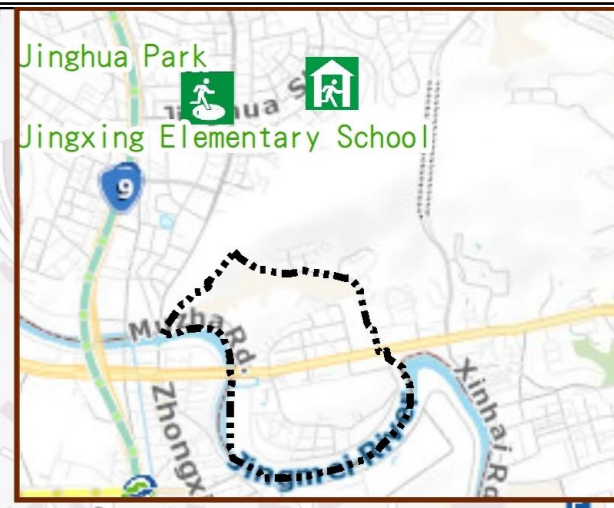

Evacuation Shelter

Name	Jinghua Park Shelter for Earthquake
Address	Intersection of Jingxing Rd. and Jinghua St.
Capacity	1347
Contact number	02-27884255
Name	Jingxing Junior High School (School for Priority Shelter) Shelter for Flood and Earthquake
Address	No. 2, Ln. 46, Jingxing Rd.
Capacity	100
Contact number	02-29323794#130
Name	Yongjian Elementary School
Address	No.1, Ln. 311, Sec. 1, Muzha Rd.
Capacity	133
Contact number	02-29377199#131
Name	Jingmei Elementary School
Address	No. 108, Jingwen St.
Capacity	74
Contact number	02-29322151#130