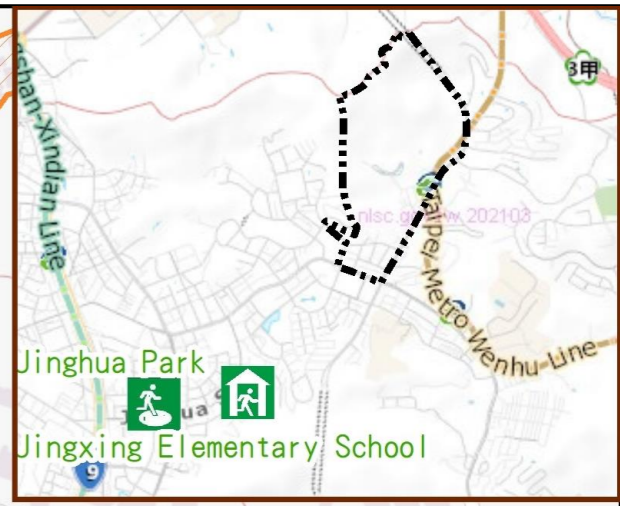

Evacuation Shelter

Name	Jinghua Park Shelter for Earthquake
Address	Intersection of Jingxing Rd. and Jinghua St.
Capacity	1347
Contact number	02-27884255
Name	Jingxing Elementary School (School for Priority Shelter) Shelter for Earthquake
Address	No. 21, Ln. 150, Jinghua St.
Capacity	126
Contact number	02-29329439#730
Name	Xinhai Elementary School
Address	No. 103, Sec. 4, Xinhai Rd.
Capacity	30
Contact number	02-29357282#141
Name	Xinglong Elementary School
Address	No. 2, Fuxing Rd.
Capacity	133
Contact number	02-29323131#511