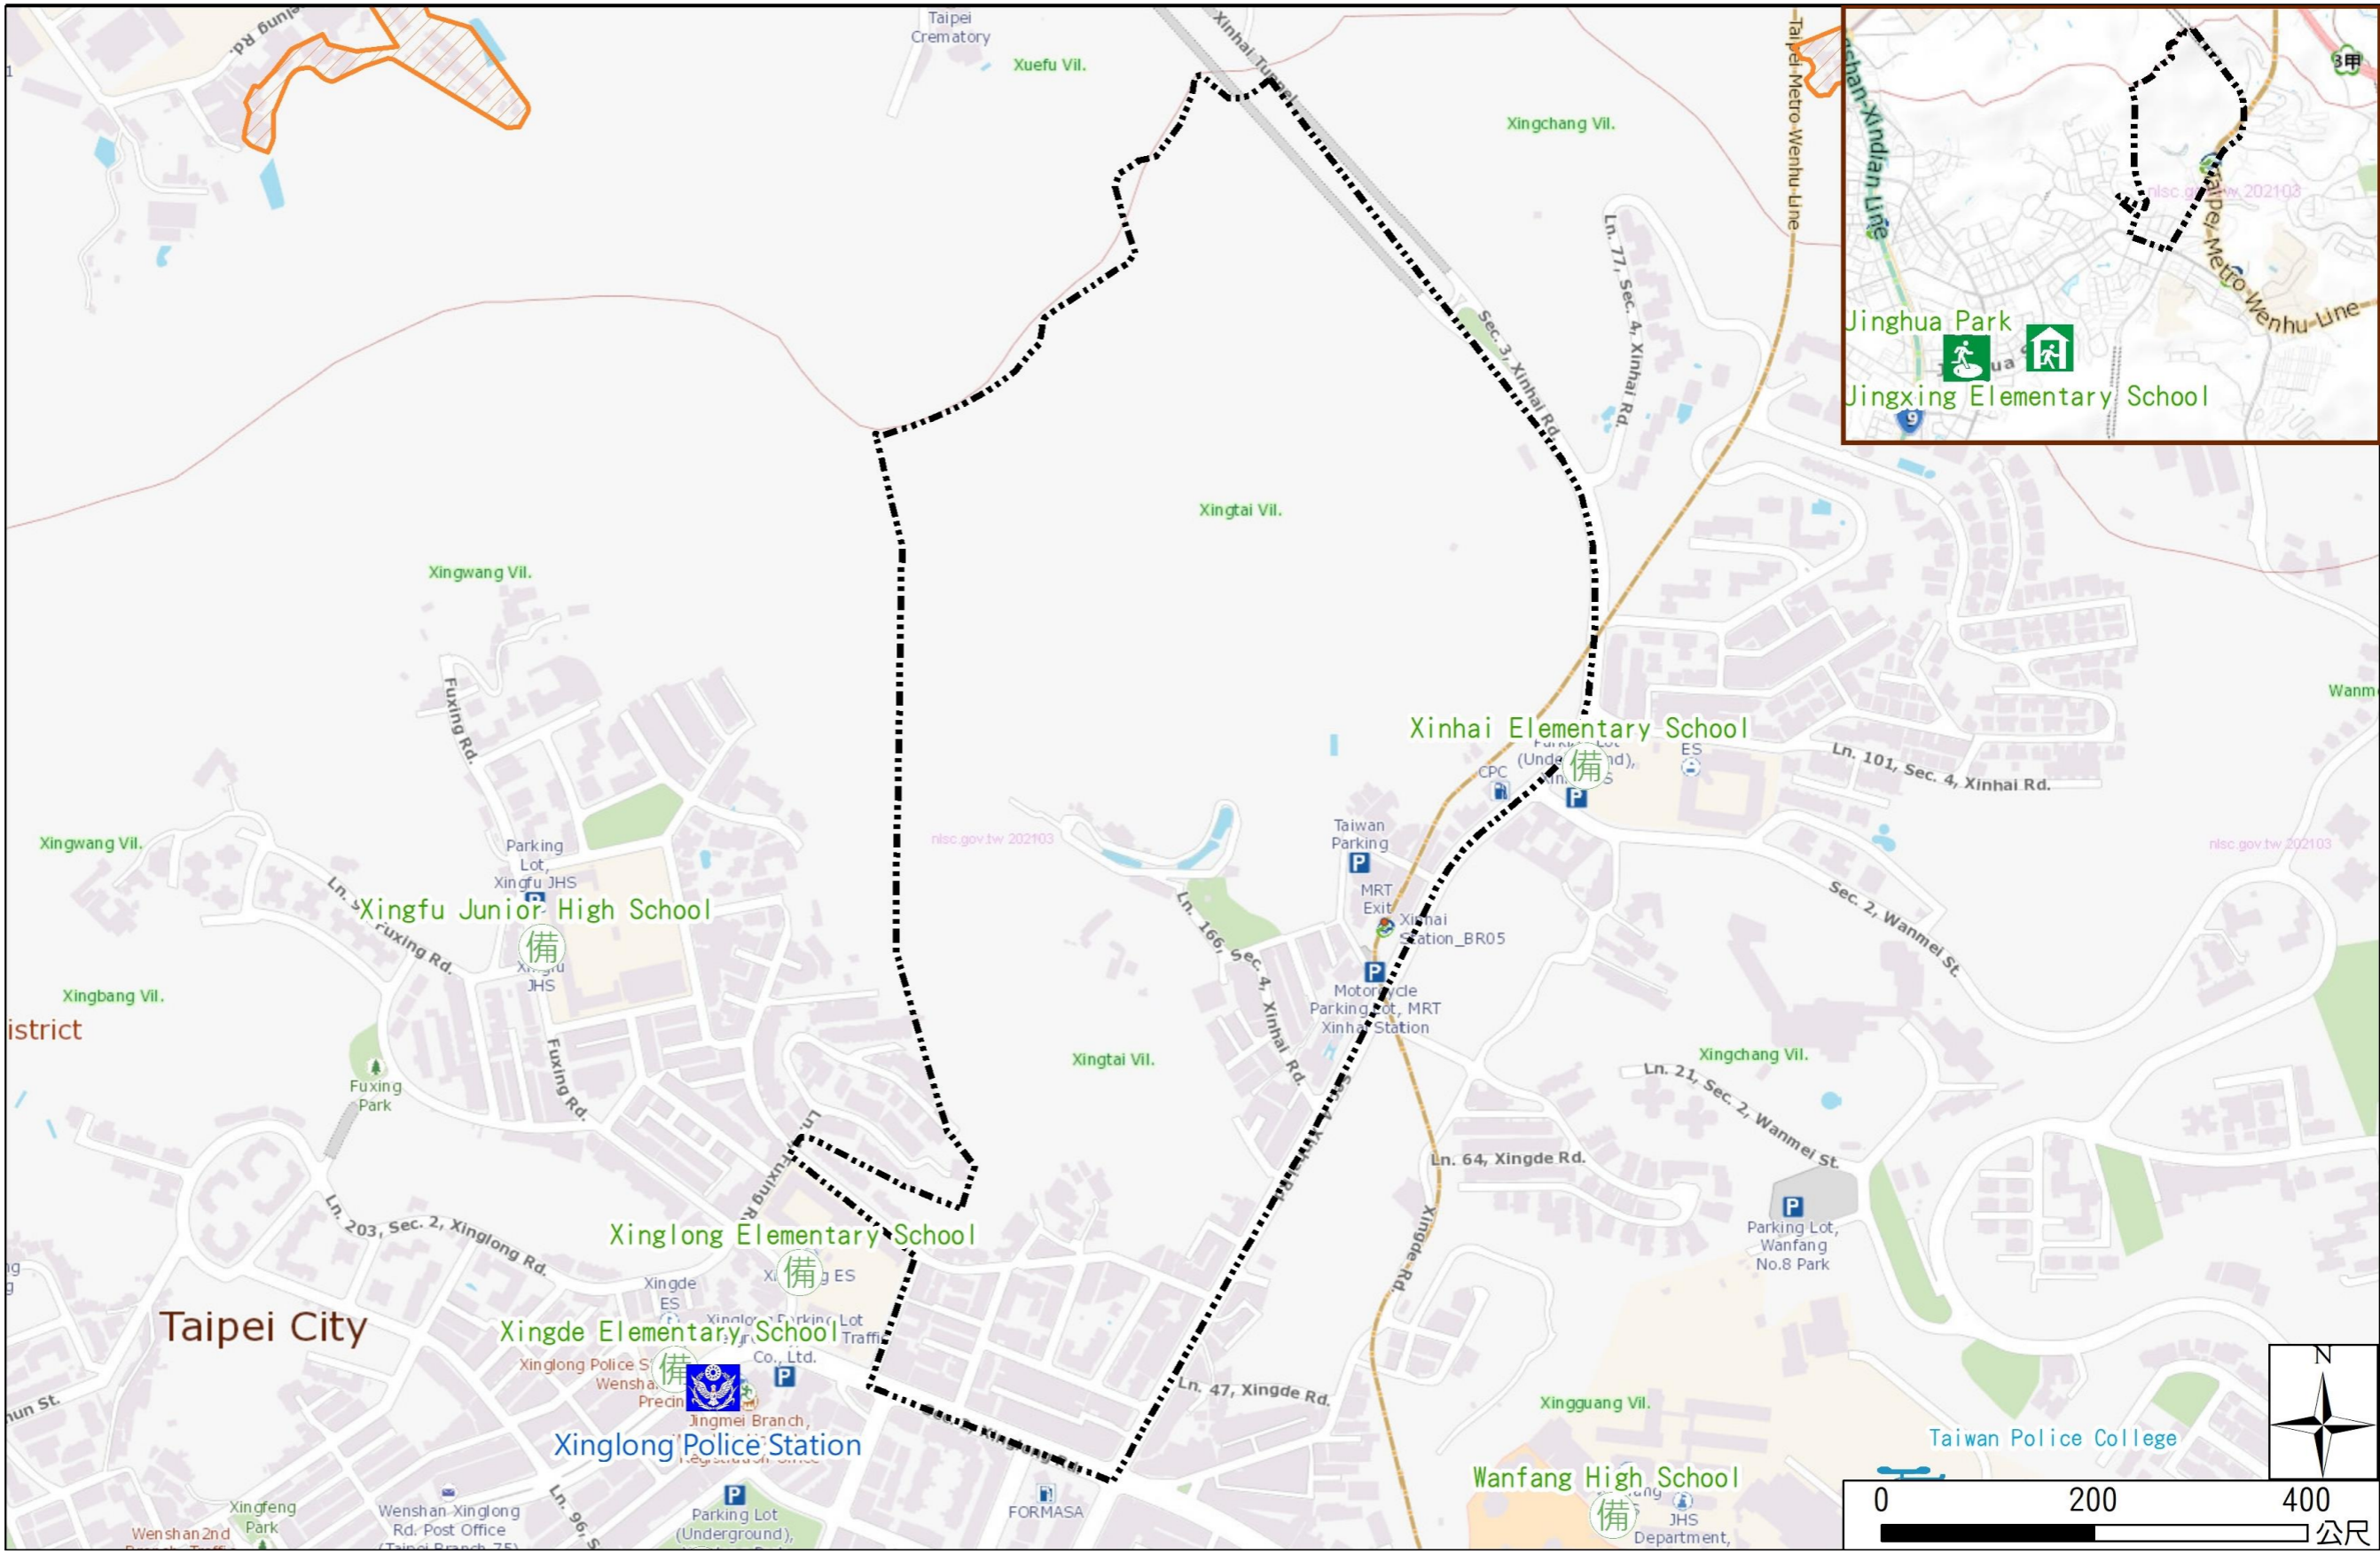

Xingtai Vil., Wenshan District., Taipei City Evacuation Map

Emergency notification

Taipei Citizen Hotline : 1999
 Fire Department Tel. : 119
 Police Department Tel. : 110
 EOC of Wenshan Dist.
 Non-emergency number : 02-29365522
 Emergency number : 02-66290119
 Officer
 Mobile : 0972-246021
 Note: Please call this District's EOC to ensure that the evacuation shelter is open

Disaster Prevention Information Website

[Taipei City Disaster Prevention Information Website](#)

Evacuation Principle

Flood: Vertical evacuation or preventive evacuation
 Earthquake :

More disaster prevention knowledge :
[Taipei City Disaster Prevention Guide](#)

Evacuation Shelter

Name	Jinghua Park Shelter for Earthquake
Address	Intersection of Jingxing Rd. and Jinghua St.
Capacity	1347
Contact number	02-27884255
Name	Jingxing Elementary School (School for Priority Shelter) Shelter for Earthquake
Address	No. 21, Ln. 150, Jinghua St.
Capacity	126
Contact number	02-29329439#730
Name	Xinhai Elementary School
Address	No. 103, Sec. 4, Xinhai Rd.
Capacity	30
Contact number	02-29357282#141
Name	Xinglong Elementary School
Address	No. 2, Fuxing Rd.
Capacity	133
Contact number	02-29323131#511