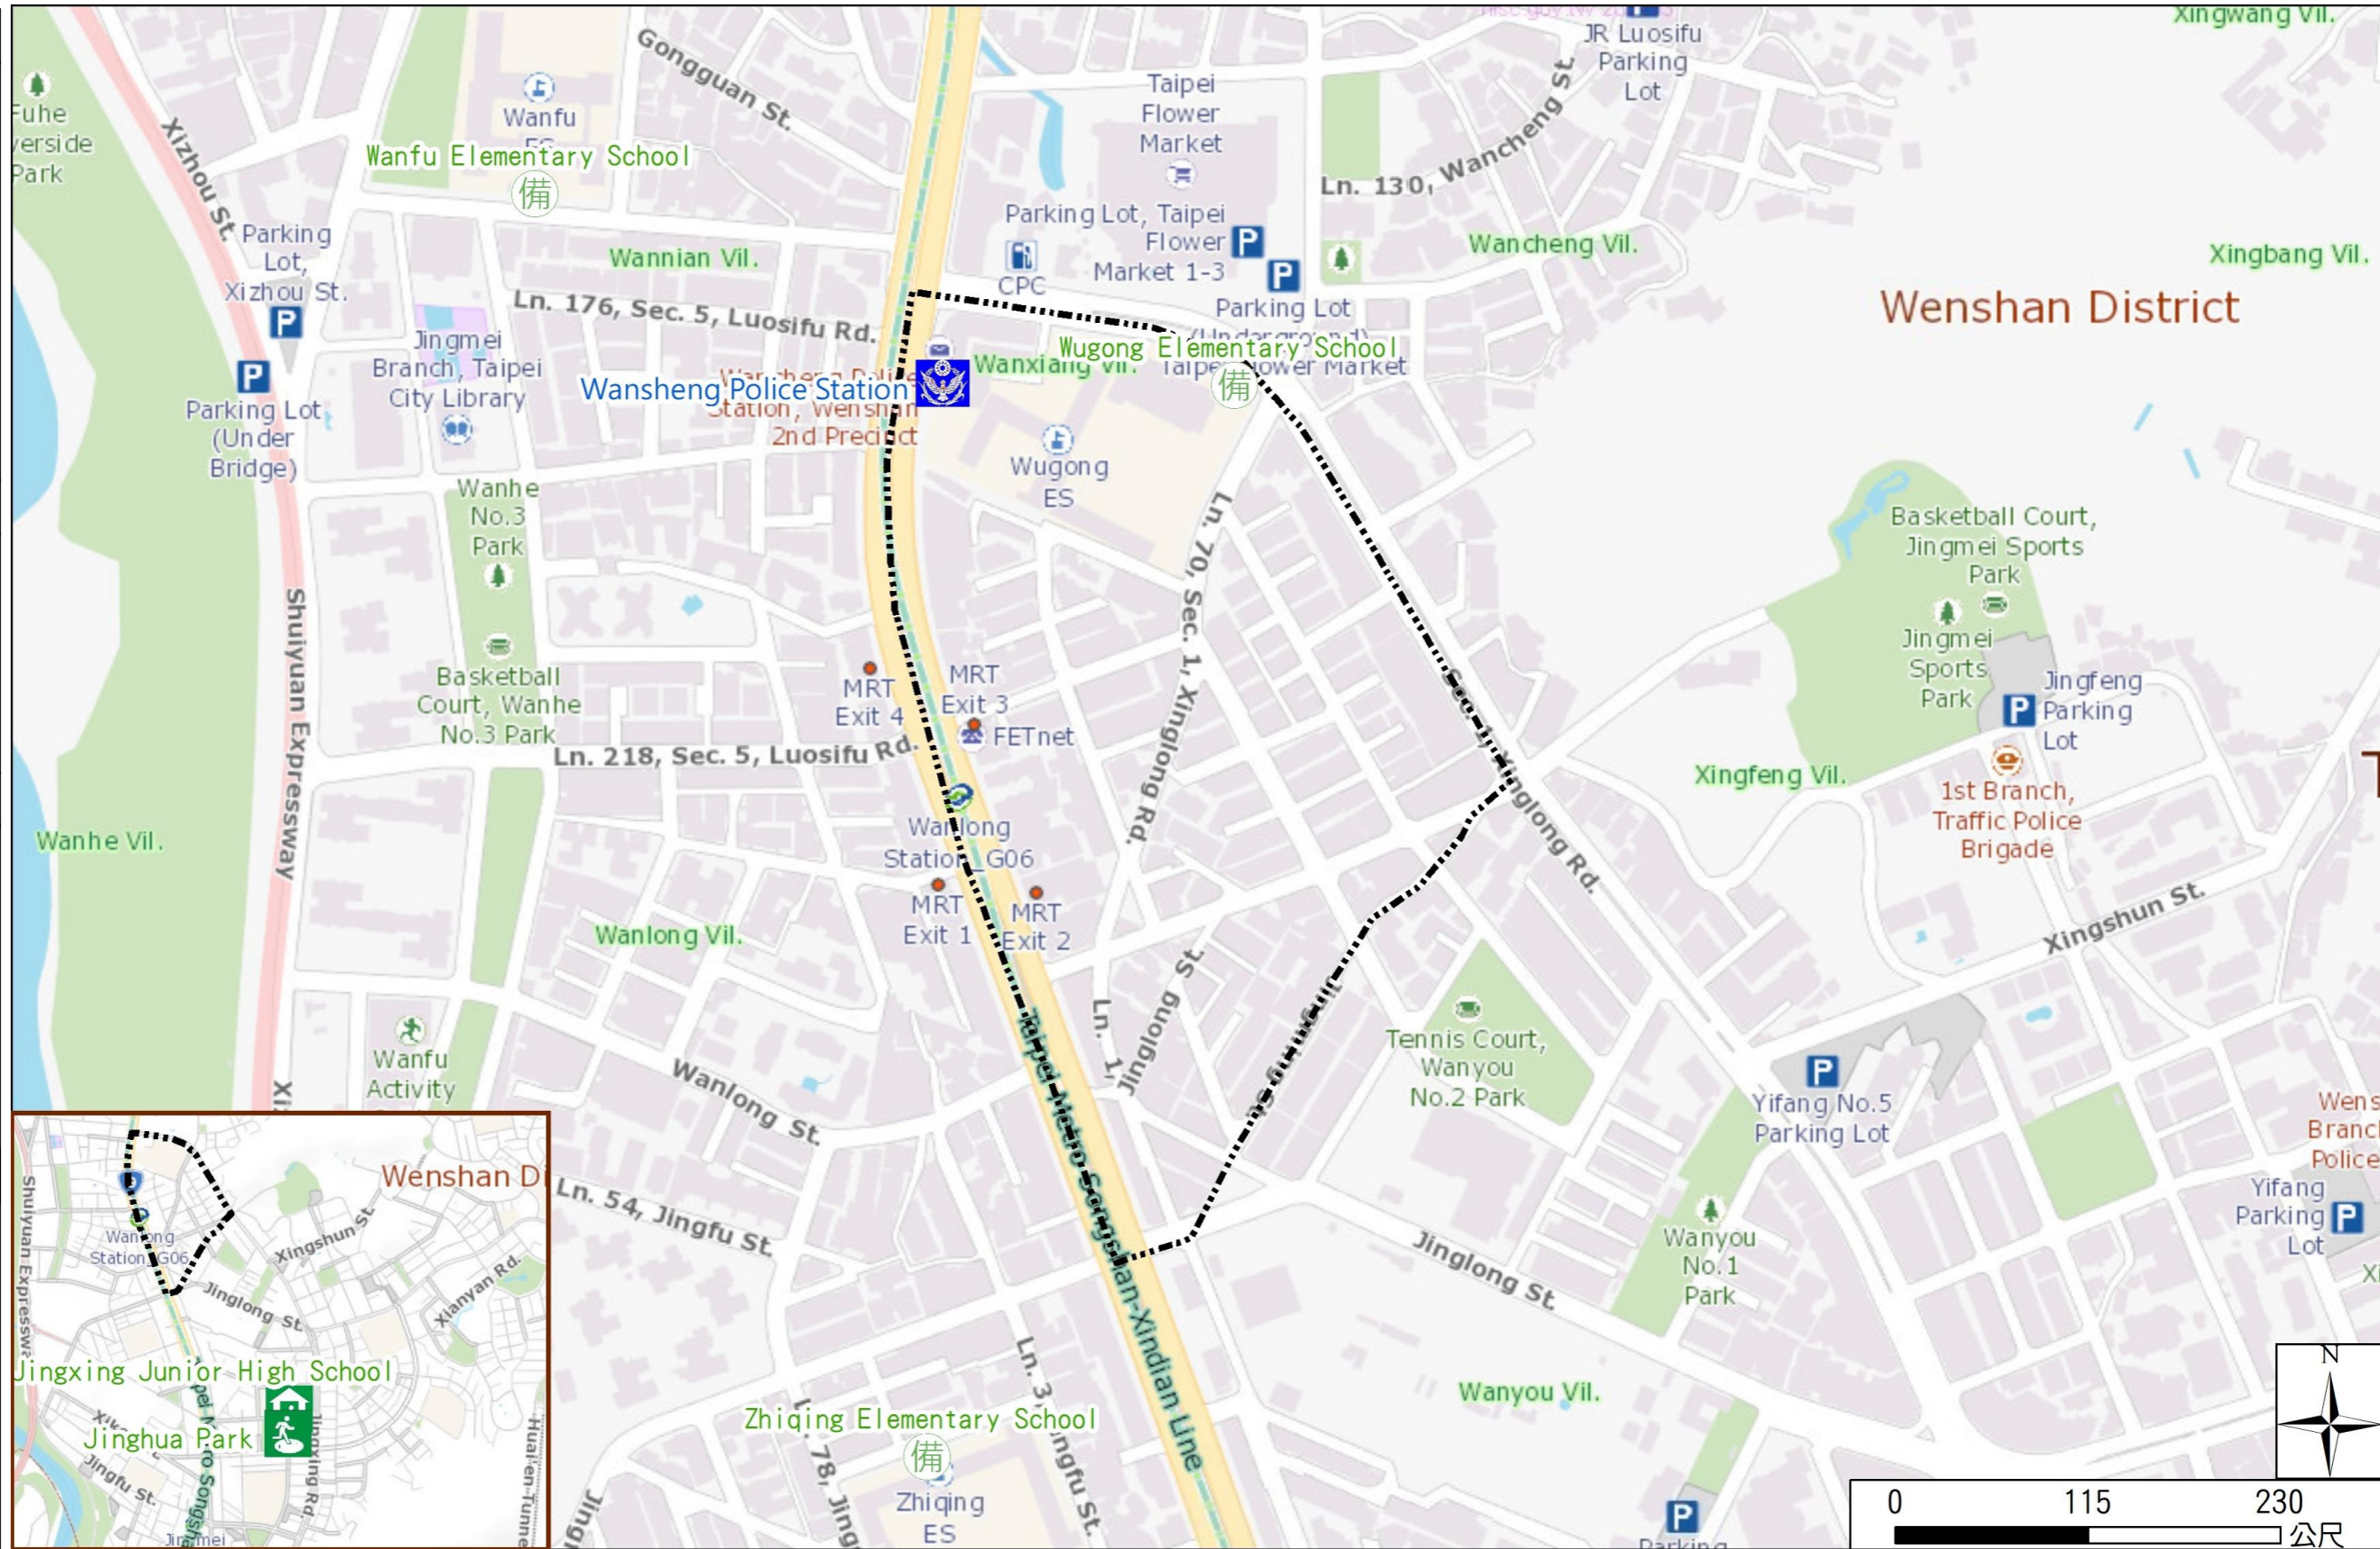

Wanxiang Vil., Wenshan Dist., Taipei City Simple Evacuation Map

Emergency notification

Taipei Citizen Hotline : 1999
Fire Department Tel. : 119
Police Department Tel. : 110
EOC of Wenshan Dist.
Non-emergency number :
02-29365522
Emergency number :
02-66290119
Officer
Mobile : 0972-246008
Note: Please call this District's
EOC to ensure that the evacuation
shelter is open

Disaster Prevention Information Website

Taipei City Disaster Prevention Information Website

Evacuation Principle

Flood: Vertical evacuation or preventive evacuation
Earthquake :

More disaster prevention knowledge :
Taipei City Disaster Prevention Guide

Evacuation Shelter

Name	Jinghua Park Shelter for Earthquake
Address	Intersection of Jingxing Rd. and Jinghua St.
Capacity	1347
Contact number	02-27884255
Name	Jingxing Junior High School (School for Priority Shelter) Shelter for Flood and Earthquake
Address	No. 2, Ln. 46, Jingxing Rd.
Capacity	100
Contact number	02-29323794#130
Name	Wugong Elementary School
Address	No. 68, Sec. 1, Xinglong Rd.
Capacity	50
Contact number	02-29314360#38
Name	Zhiqing Elementary School
Address	No. 5, Ln. 21, Jingfu St.
Capacity	35
Contact number	02-29323875#540

Legend

里界 Village Boundary

里界
Village Boundary

避難收容處所 Evacuation Shelter

- 室內避難收容處所(優先安置學校)
  Indoor Evacuation Shelter (School for Priority Shelter)
- 室外避難收容處所(防災公園)
  Outdoor Evacuation Shelter (Disaster Prevention Park)
- 避難收容處所(備用)
  Evacuation Shelter (Backup)

防救災單位 Disaster Rescue Resources

- 警察單位
  Police Department
- 消防單位
  Fire Department
- 急救責任醫院
  Designated Hospital (Emergency Medical Treatment)
- 直升機起降場
  Helipad

重要地標 Landmark

重要地標
Landmark