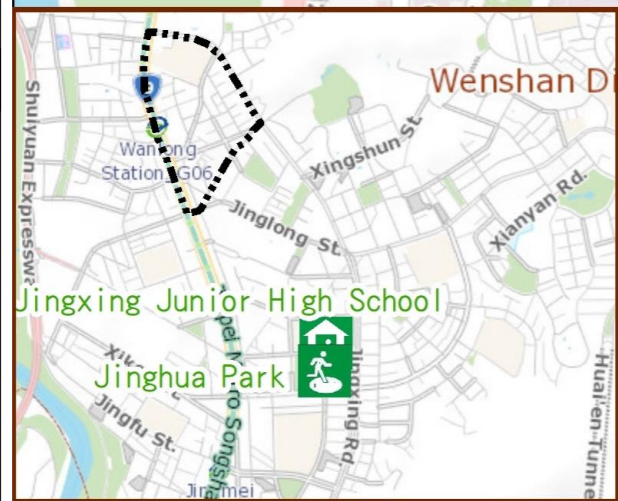

Evacuation Shelter

Name	Jinghua Park Shelter for Earthquake
Address	Intersection of Jingxing Rd. and Jinghua St.
Capacity	1347
Contact number	02-27884255
Name	Jingxing Junior High School (School for Priority Shelter) Shelter for Flood and Earthquake
Address	No. 2, Ln. 46, Jingxing Rd.
Capacity	100
Contact number	02-29323794#130
Name	Wugong Elementary School
Address	No. 68, Sec. 1, Xinglong Rd.
Capacity	50
Contact number	02-29314360#38
Name	Zhiqing Elementary School
Address	No. 5, Ln. 21, Jingfu St.
Capacity	35
Contact number	02-29323875#540