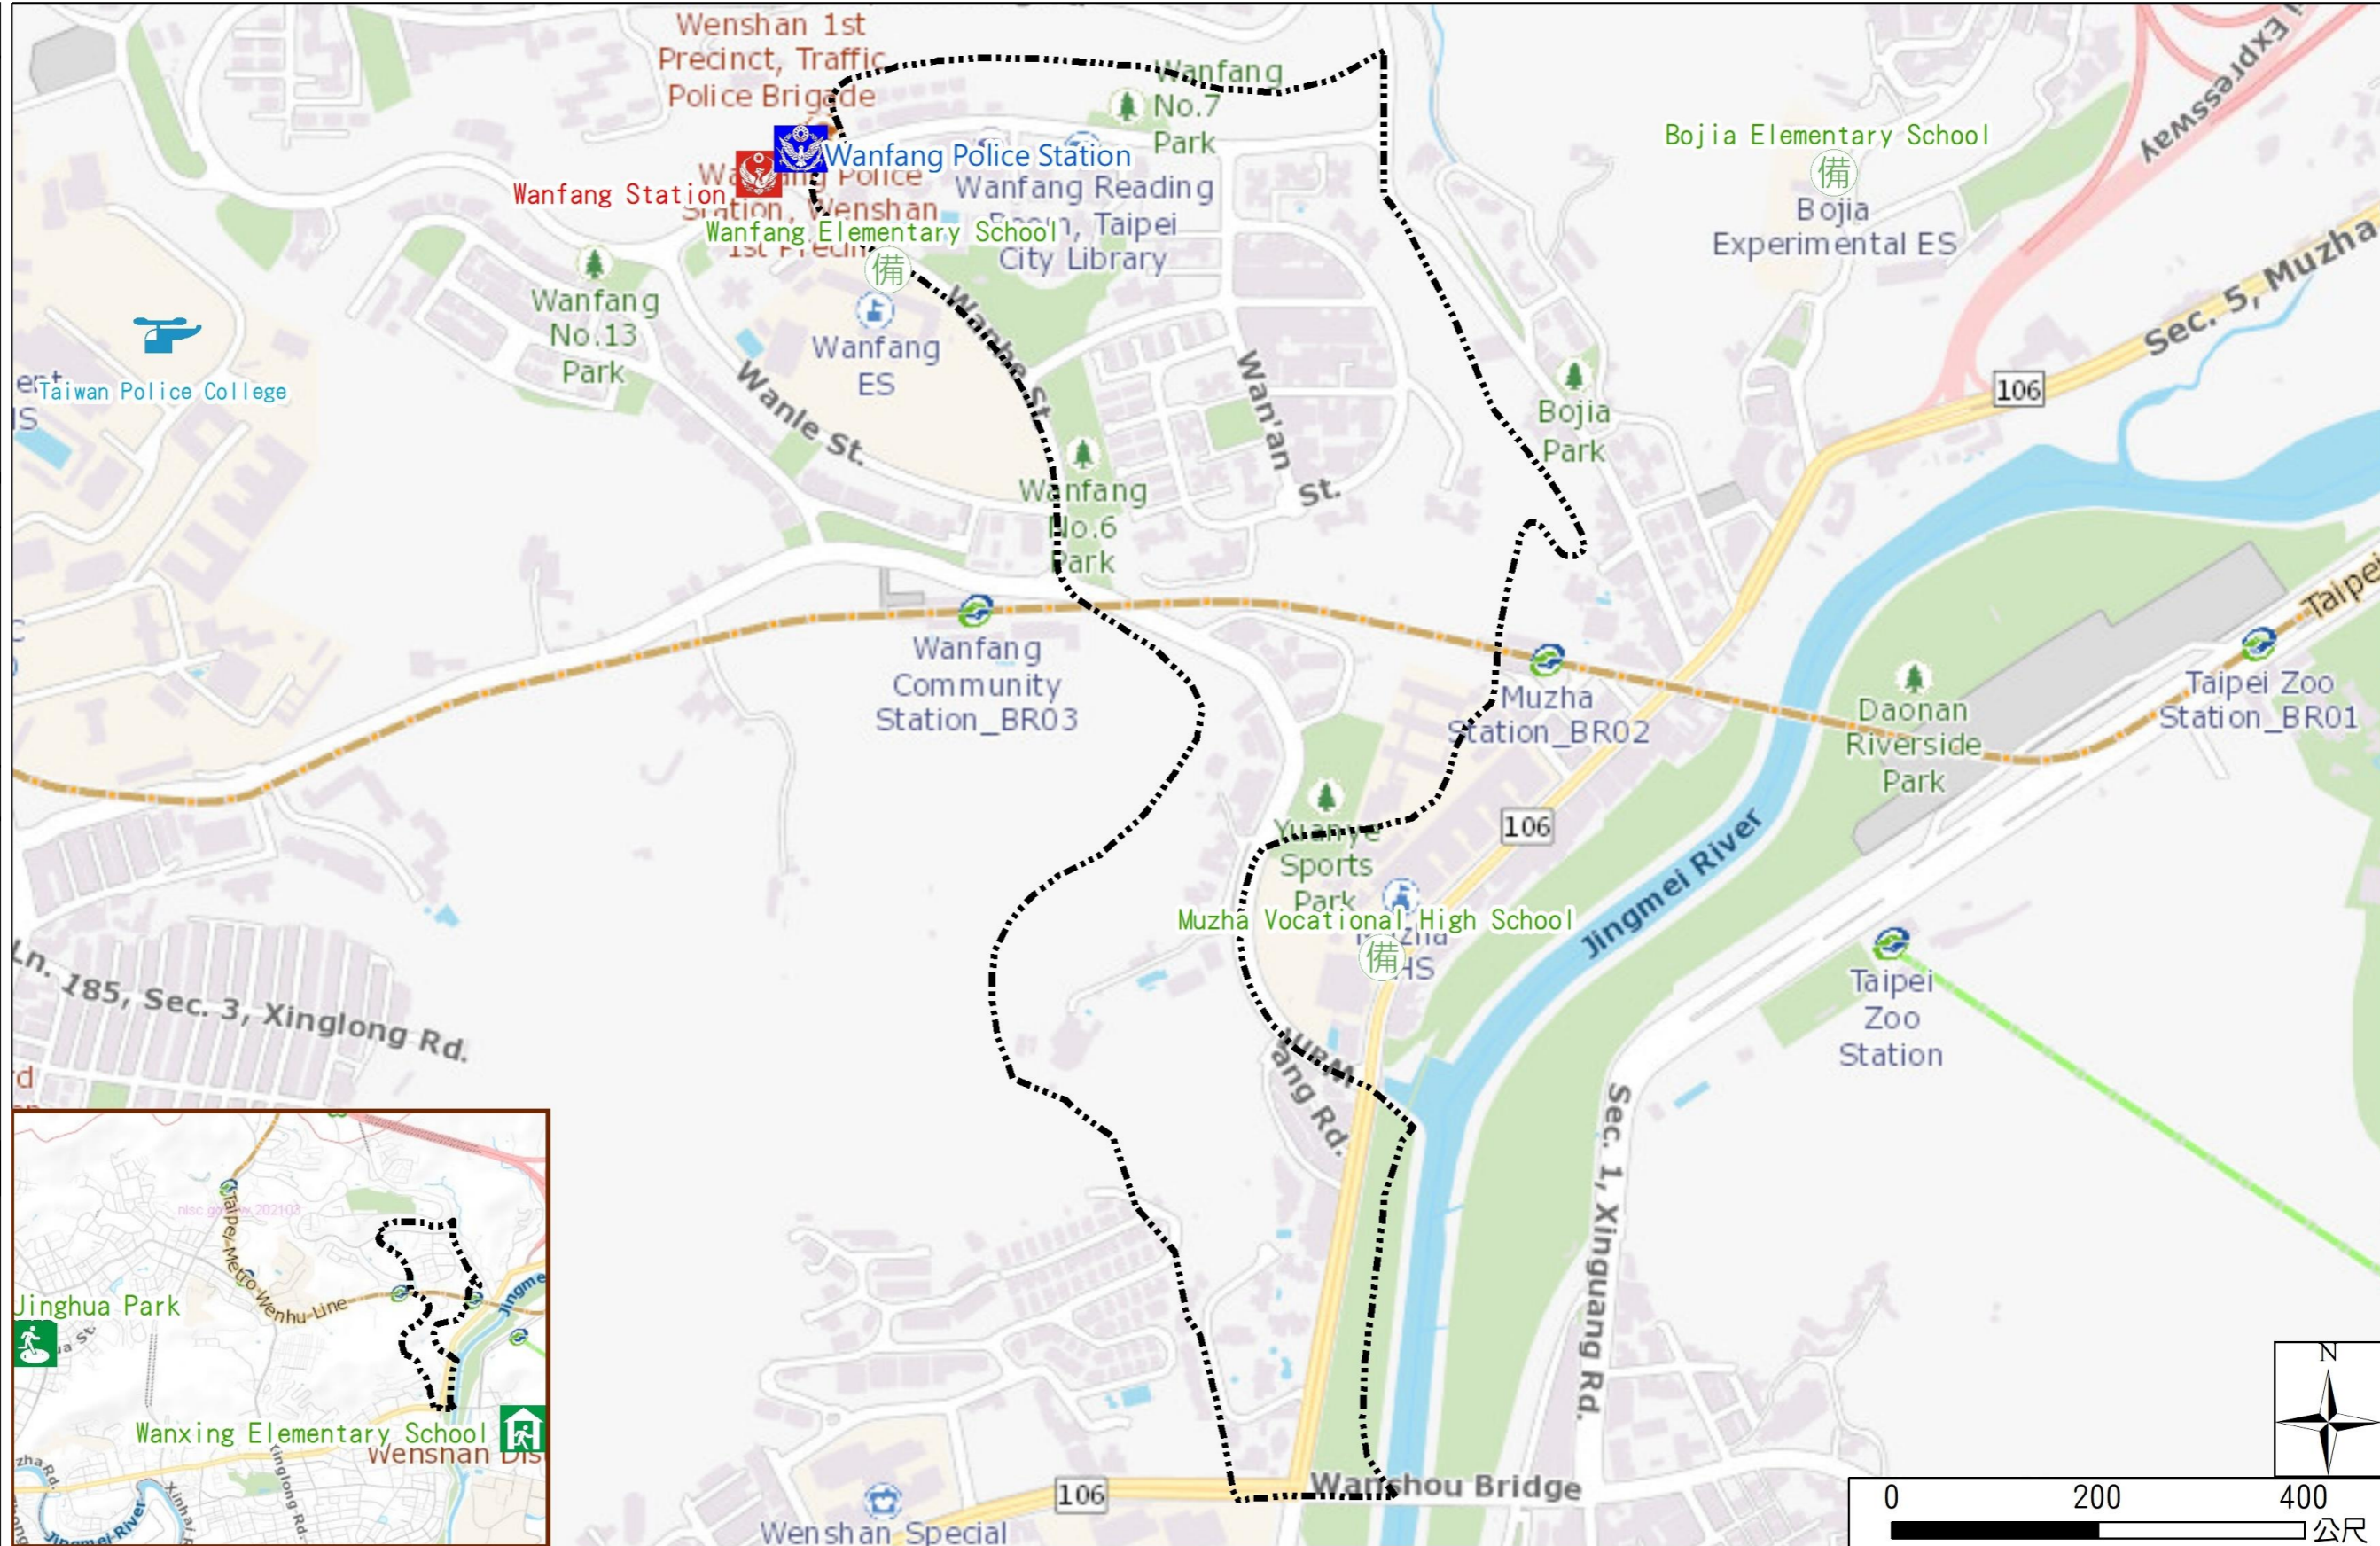

Wanfang Vil., Wenshan Dist., Taipei City Evacuation Map

Emergency notification

Taipei Citizen Hotline : 1999
Fire Department Tel. : 119
Police Department Tel. : 110
EOC of Wenshan Dist.
Non-emergency number :
02-29365522
Emergency number :
02-66290119
02-86615818
Officer
Mobile : 0972-246033
Note: Please call this District's
EOC to ensure that the evacuation
shelter is open

Disaster Prevention
Information Website

Taipei City Disaster Prevention
Information Website

Evacuation Principle

Flood: Vertical evacuation or
preventive evacuation
Earthquake :

More disaster
prevention
knowledge :
Taipei City Disaster
Prevention Guide

Evacuation Shelter

Name	Jinghua Park Shelter for Earthquake
Address	Intersection of Jingxing Rd. and Jinghua St.
Capacity	1347
Contact number	02-27884255
Name	Wanxing Elementary School (School for Priority Shelter) Shelter for Flood
Address	No. 114, Sec. 2, Xiuming Rd.
Capacity	125
Contact number	02-29381721#131
Name	Muzha Vocational High School
Address	No. 77, Sec. 4, Muzha Rd.
Capacity	169
Contact number	02-22300506#601
Name	Wanfang Elementary School
Address	No. 1, Wanhe St.
Capacity	135
Contact number	02-22301232#831

圖例
Legend

里界 Village Boundary	避難收容處所 Evacuation Shelter	防救災單位 Disaster Rescue Resources	重要地標 Landmark
里界 Village Boundary	室內避難收容處所(優先安置學校) Indoor Evacuation Shelter (School for Priority Shelter) 室外避難收容處所(防災公園) Outdoor Evacuation Shelter (Disaster Prevention Park) 避難收容處所(備用) Evacuation Shelter (Backup)	警察單位 Police Department 消防單位 Fire Department 急救責任醫院 Designated Hospital (Emergency Medical Treatment)	直升機起降場 Helipad 重要地標 Landmark