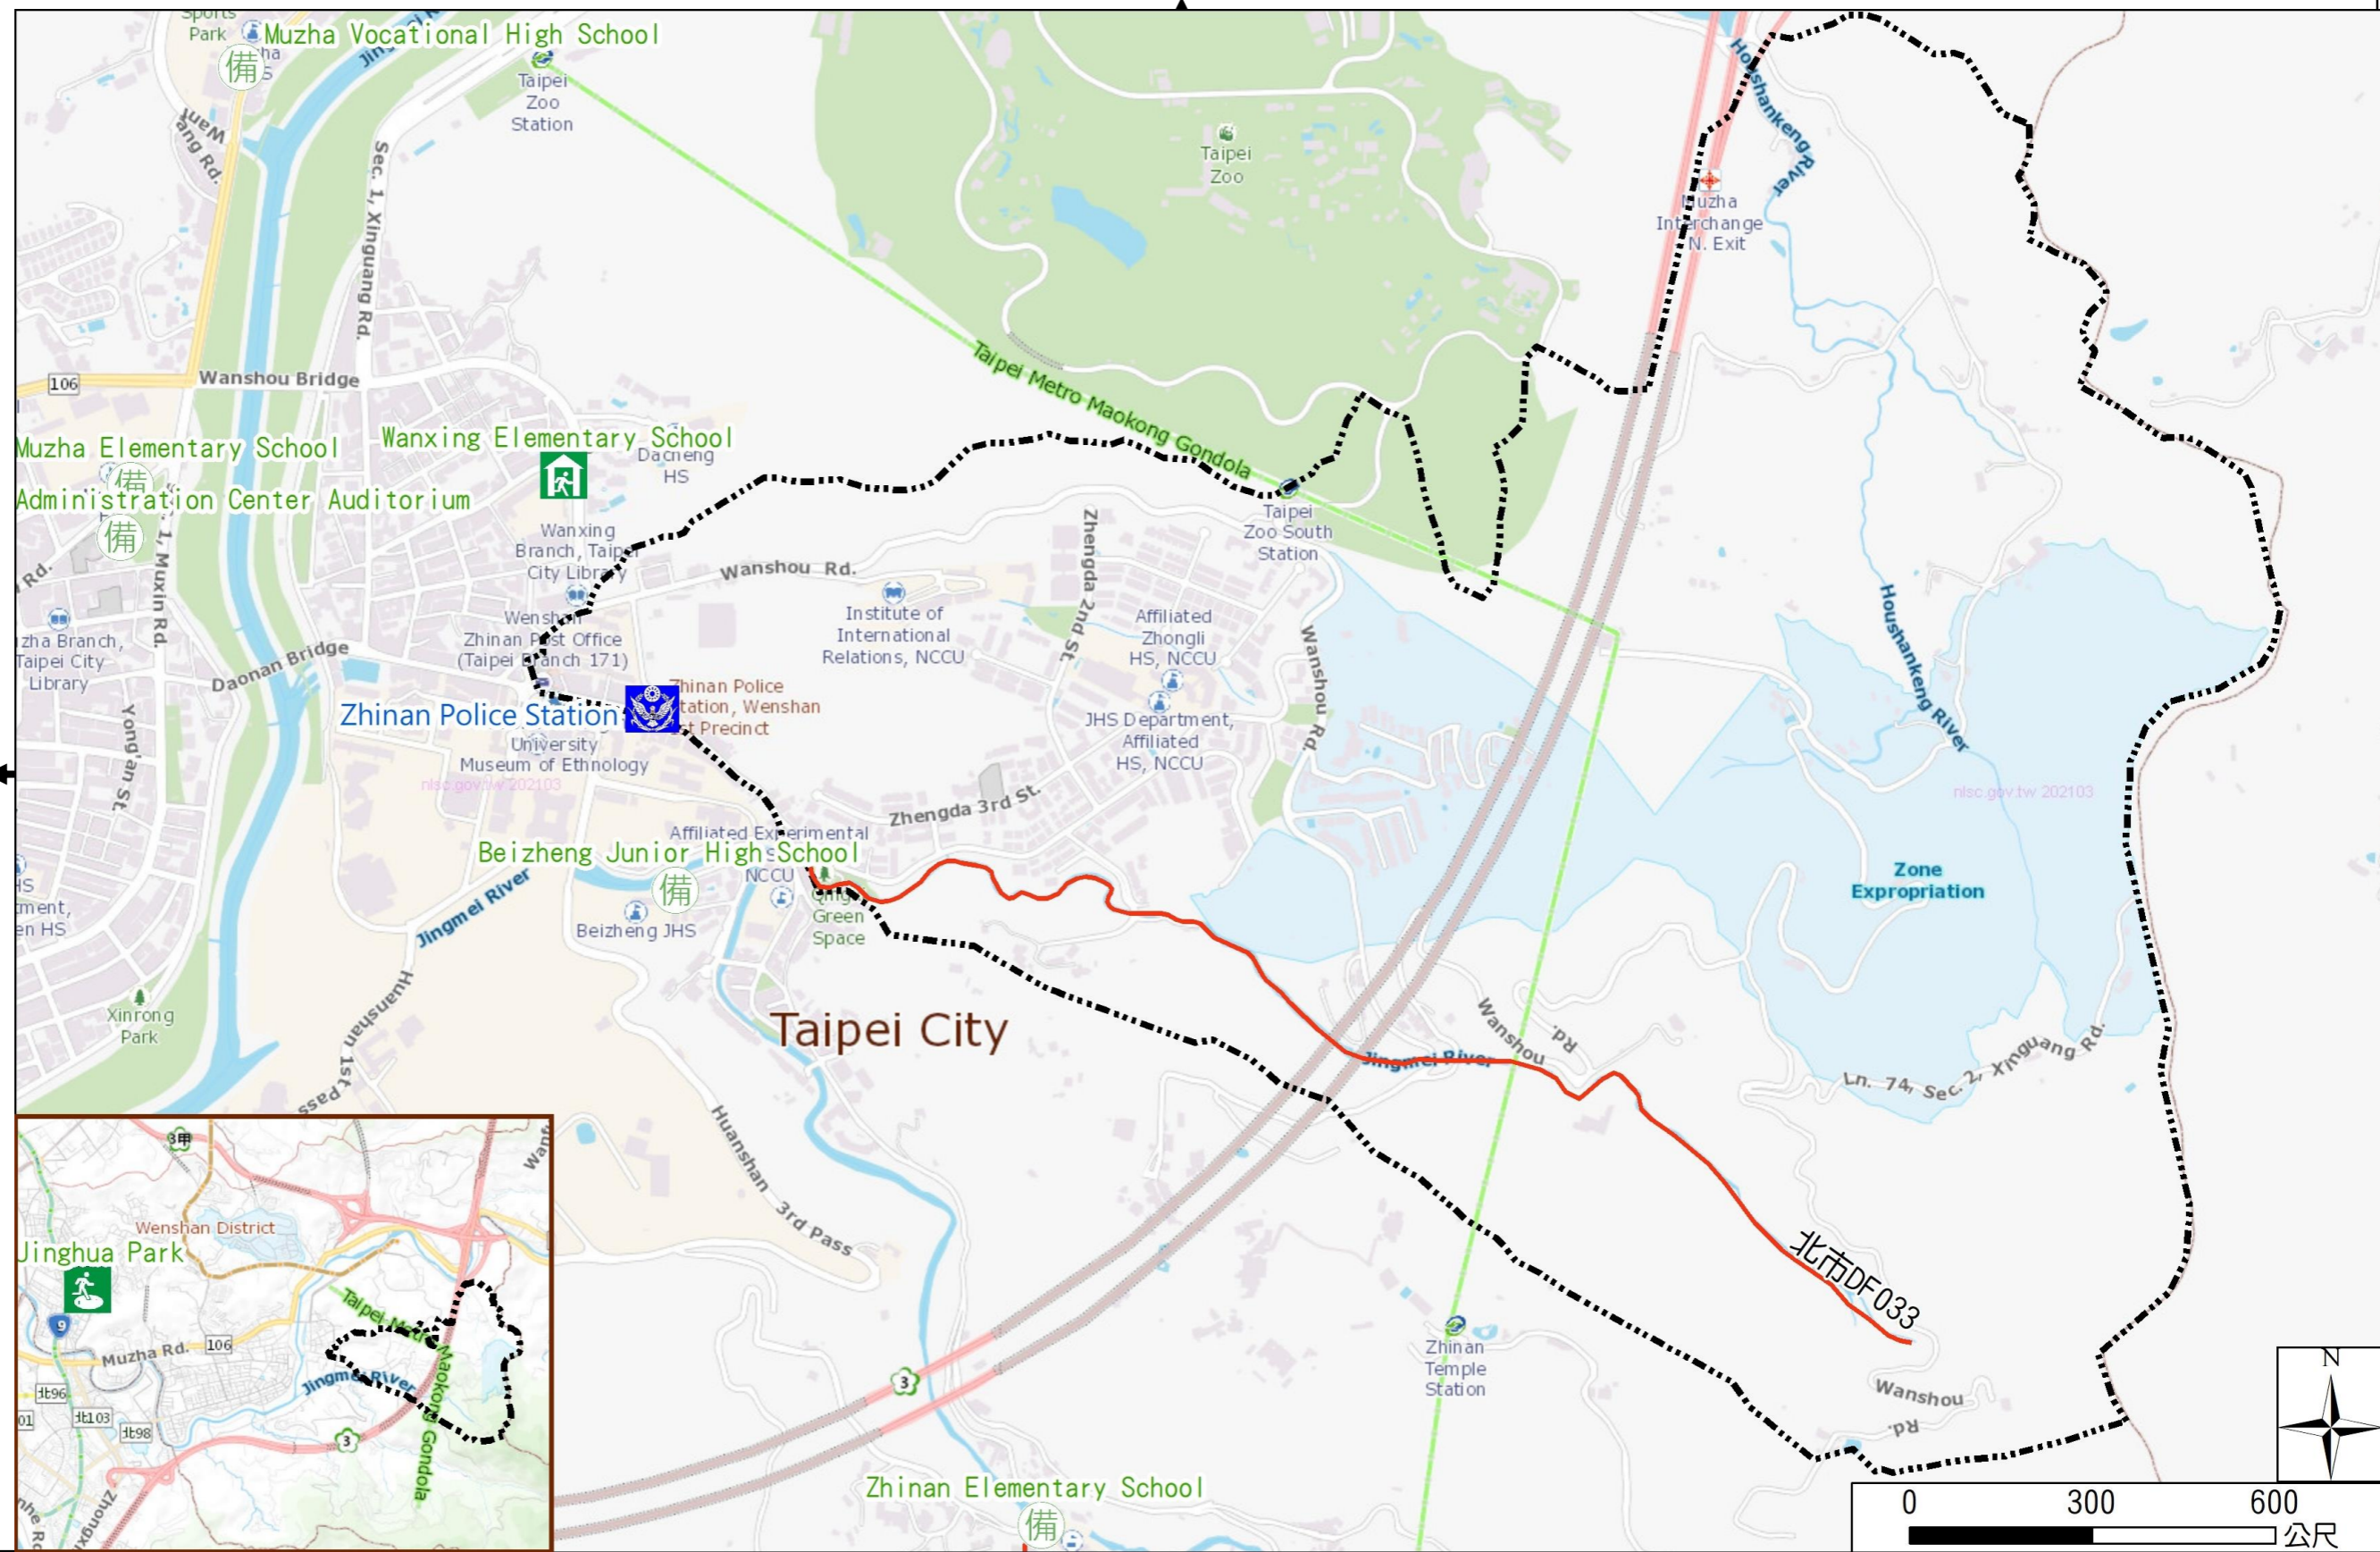

Zhengda Vil., Wenshan Dist., Taipei City Simple Evacuation Map

Emergency notification

Taipei Citizen Hotline : 1999
Fire Department Tel. : 119
Police Department Tel. : 110
EOC of Wenshan Dist.
Non-emergency number : 02-29365522
Emergency number : 02-66290119
Officer
Mobile : 0975-586970
Note: Please call this District's EOC to ensure that the evacuation shelter is open

Disaster Prevention Information Website

Taipei City Disaster Prevention Information Website

Evacuation Principle

Flood: Vertical evacuation or preventive evacuation
Earthquake :

More disaster prevention knowledge :
Taipei City Disaster Prevention Guide

Evacuation Shelter

Name	Jinghua Park Shelter for Earthquake
Address	Intersection of Jingxing Rd. and Jinghua St.
Capacity	1347
Contact number	02-27884255
Name	Wanxing Elementary School (School for Priority Shelter) Shelter for Flood
Address	No.114, Sec. 2, Xiuming Rd.
Capacity	125
Contact number	02-29381721#131
Name	Muzha Elementary School
Address	No. 191, Sec. 3, Mujha Rd.
Capacity	155
Contact number	02-29391234#631
Name	Beizheng Junior High School
Address	No.14, Ln. 2, Sec. 3, Zhinan Rd.
Capacity	20
Contact number	02-29393651#51

圖例 Legend

里界 Village Boundary	避難收容處所 Evacuation Shelter	防救災單位 Disaster Rescue Resources	重要地標 Landmark
里界 Village Boundary	室內避難收容處所(優先安置學校) Indoor Evacuation Shelter (School for Priority Shelter)	警察單位 Police Department	直升機起降場 Helipad
土石流潛勢溪流 Potential Debris Flow Hazard Torrent	室外避難收容處所(防災公園) Outdoor Evacuation Shelter (Disaster Prevention Park)	消防單位 Fire Department	重要地標 Landmark
避難收容處所(備用) Evacuation Shelter (Backup)		急救責任醫院 Designated Hospital (Emergency Medical Treatment)