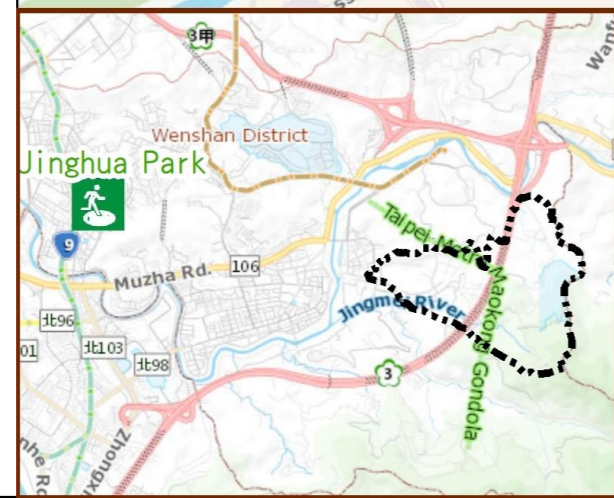

Zhengda Vil., Wenshan Dist., Taipei City Simple Evacuation Map

Emergency notification

Taipei Citizen Hotline : 1999
 Fire Department Tel. : 119
 Police Department Tel. : 110
 EOC of Wenshan Dist.
 Non-emergency number : 02-29365522
 Emergency number : 02-66290119
 Officer
 Mobile : 0975-586970
 Note: Please call this District's EOC to ensure that the evacuation shelter is open

Disaster Prevention Information Website

Taipei City Disaster Prevention Information Website

Evacuation Principle

Flood: Vertical evacuation or preventive evacuation
 Earthquake :

More disaster prevention knowledge :
 Taipei City Disaster Prevention Guide

Evacuation Shelter

Name	Jinghua Park Shelter for Earthquake
Address	Intersection of Jingxing Rd. and Jinghua St.
Capacity	1347
Contact number	02-27884255
Name	Wanxing Elementary School (School for Priority Shelter) Shelter for Flood
Address	No.114, Sec. 2, Xiuming Rd.
Capacity	125
Contact number	02-29381721#131
Name	Muzha Elementary School
Address	No. 191, Sec. 3, Mujha Rd.
Capacity	155
Contact number	02-29391234#631
Name	Beizheng Junior High School
Address	No.14, Ln. 2, Sec. 3, Zhinan Rd.
Capacity	20
Contact number	02-29393651#51