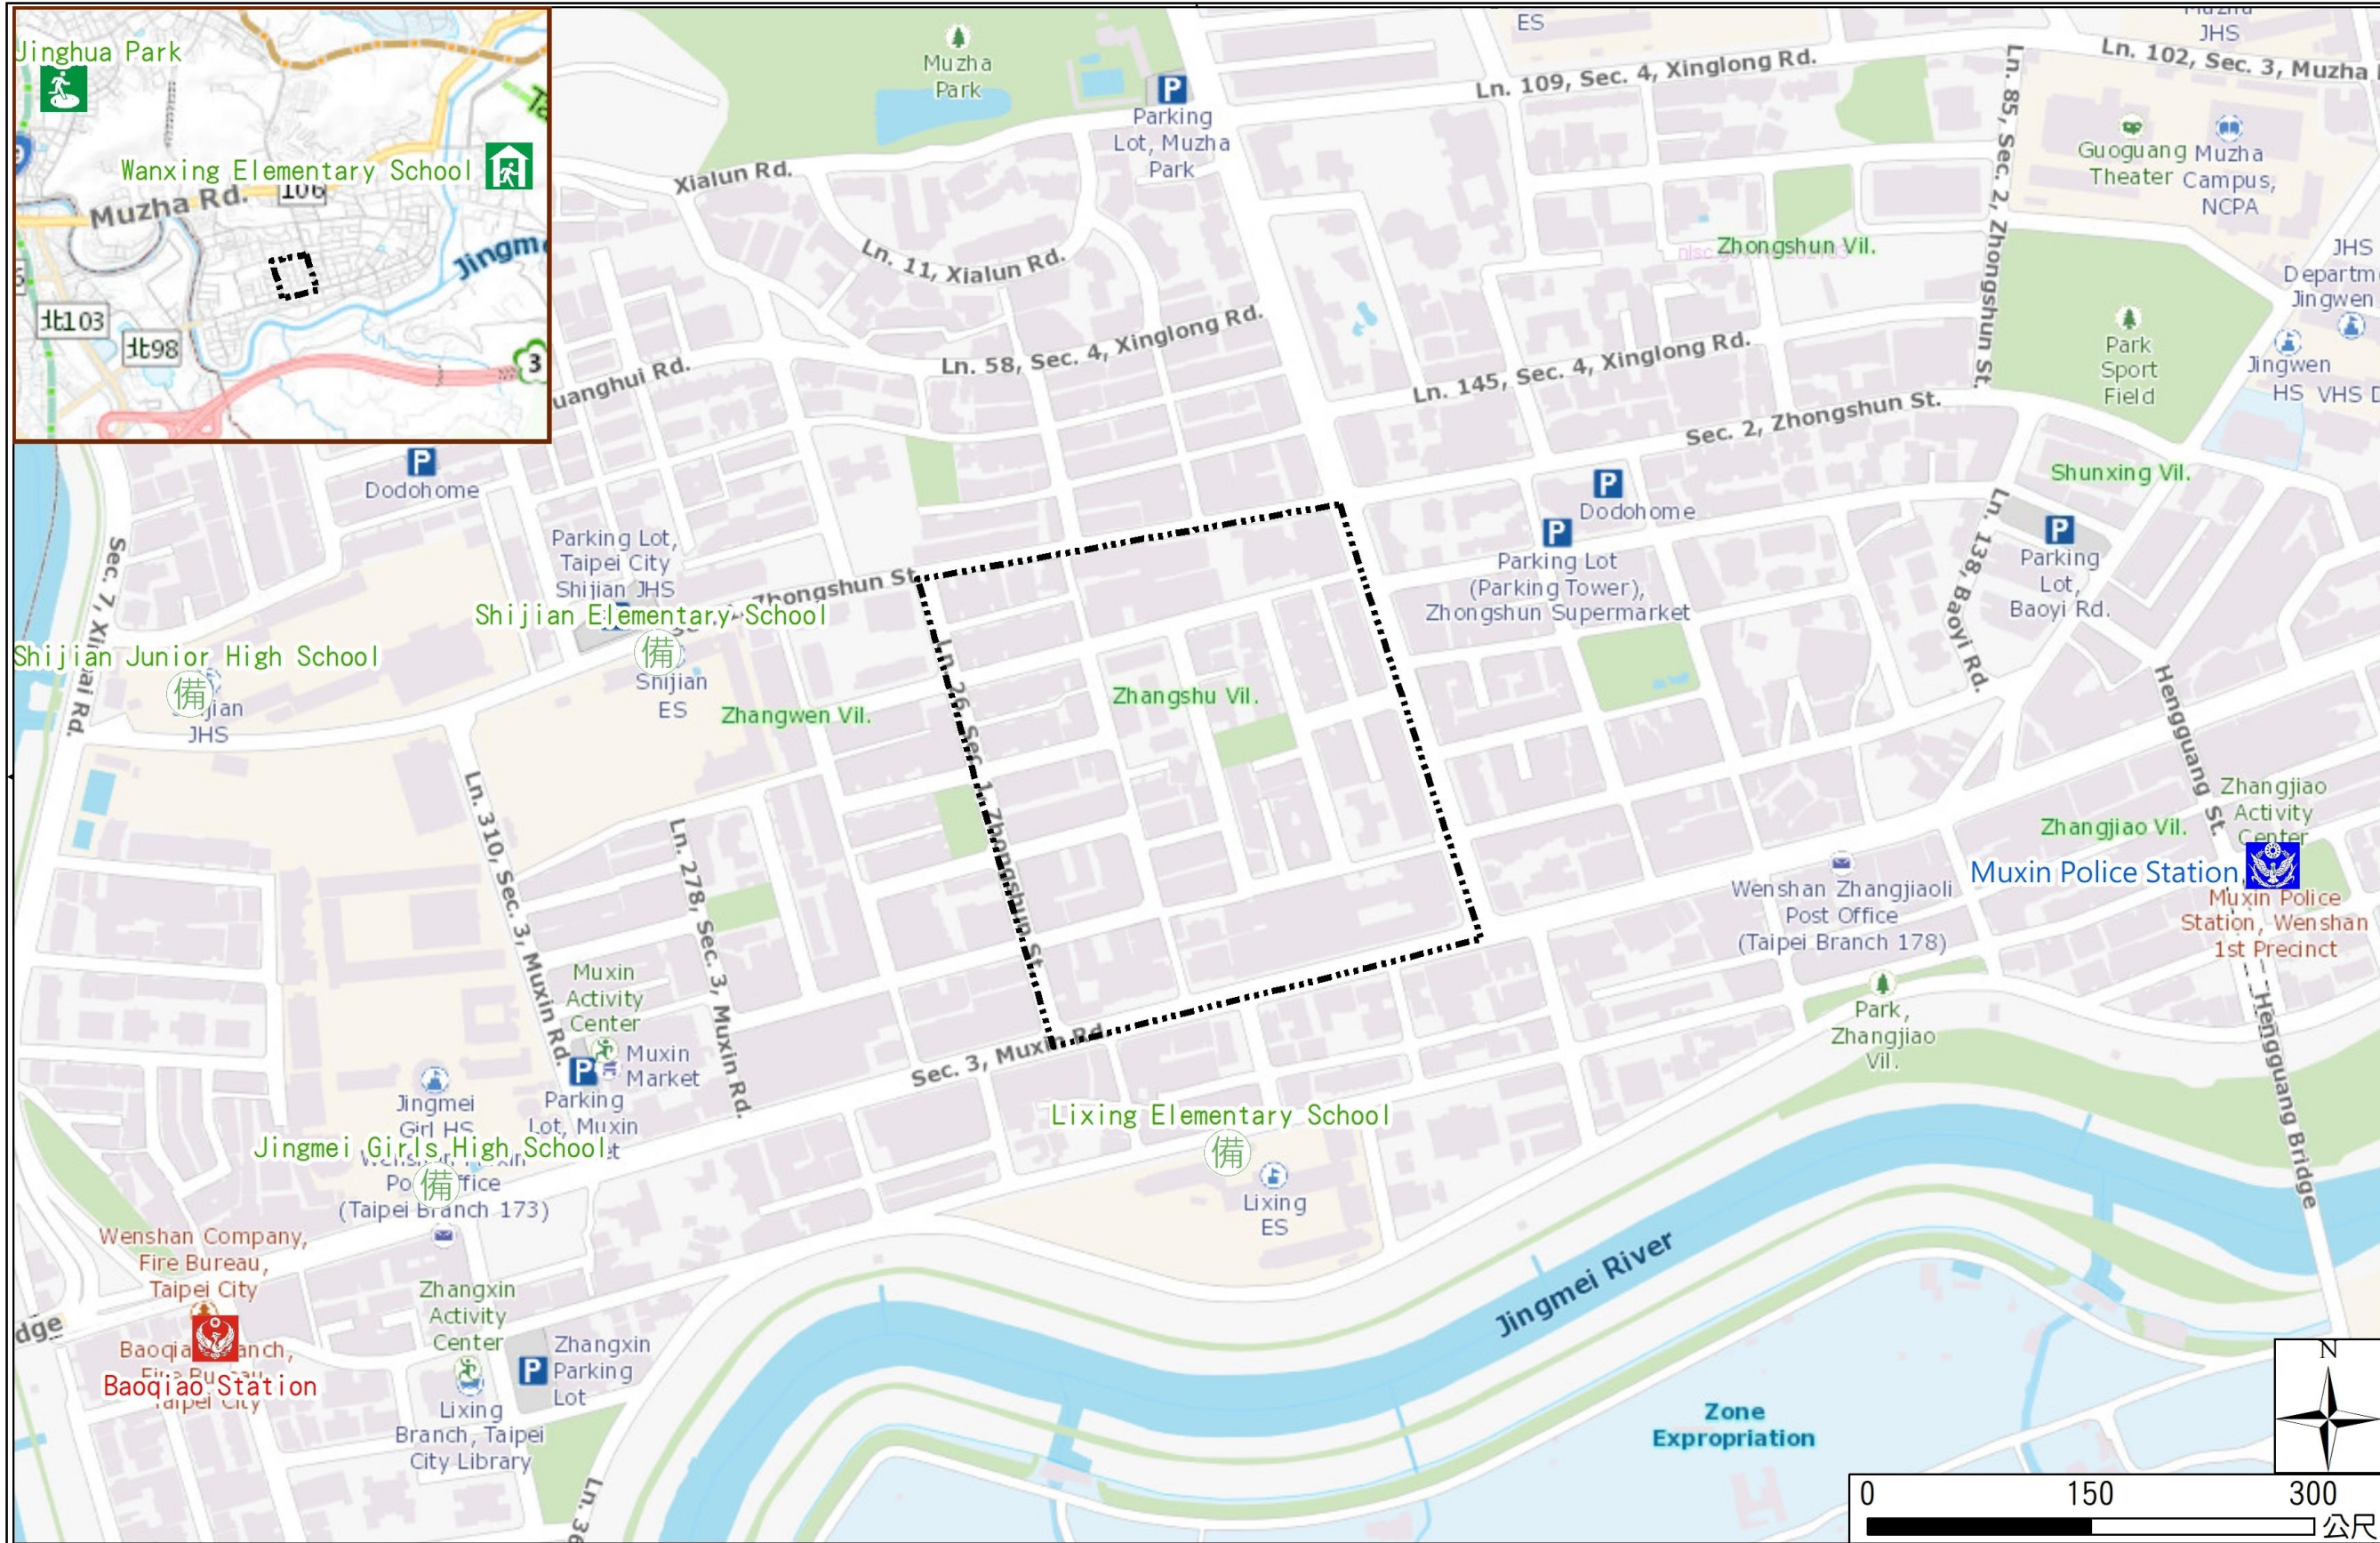

Disaster Prevention Information Website

Taipei City Disaster Prevention Information Website

Evacuation Principle

Flood: Vertical evacuation or preventive evacuation
 Earthquake :

More disaster prevention knowledge :
 Taipei City Disaster Prevention Guide

Evacuation Shelter

Name	Jinghua Park Shelter for Earthquake
Address	Intersection of Jingxing Rd. and Jinghua St.
Capacity	1347
Contact number	02-27884255
Name	Wanxing Elementary School (School for Priority Shelter) Shelter for Flood
Address	No.114, Sec. 2, Xiuming Rd.
Capacity	125
Contact number	02-29381721#131
Name	Lixing Elementary School
Address	No. 7, Ln. 155, Sec. 3, Muxin Rd.
Capacity	30
Contact number	02-29363995#821
Name	Shijian Elementary School
Address	No. 4, Sec. 1, Zhongshun St.
Capacity	75
Contact number	02-29360725#147