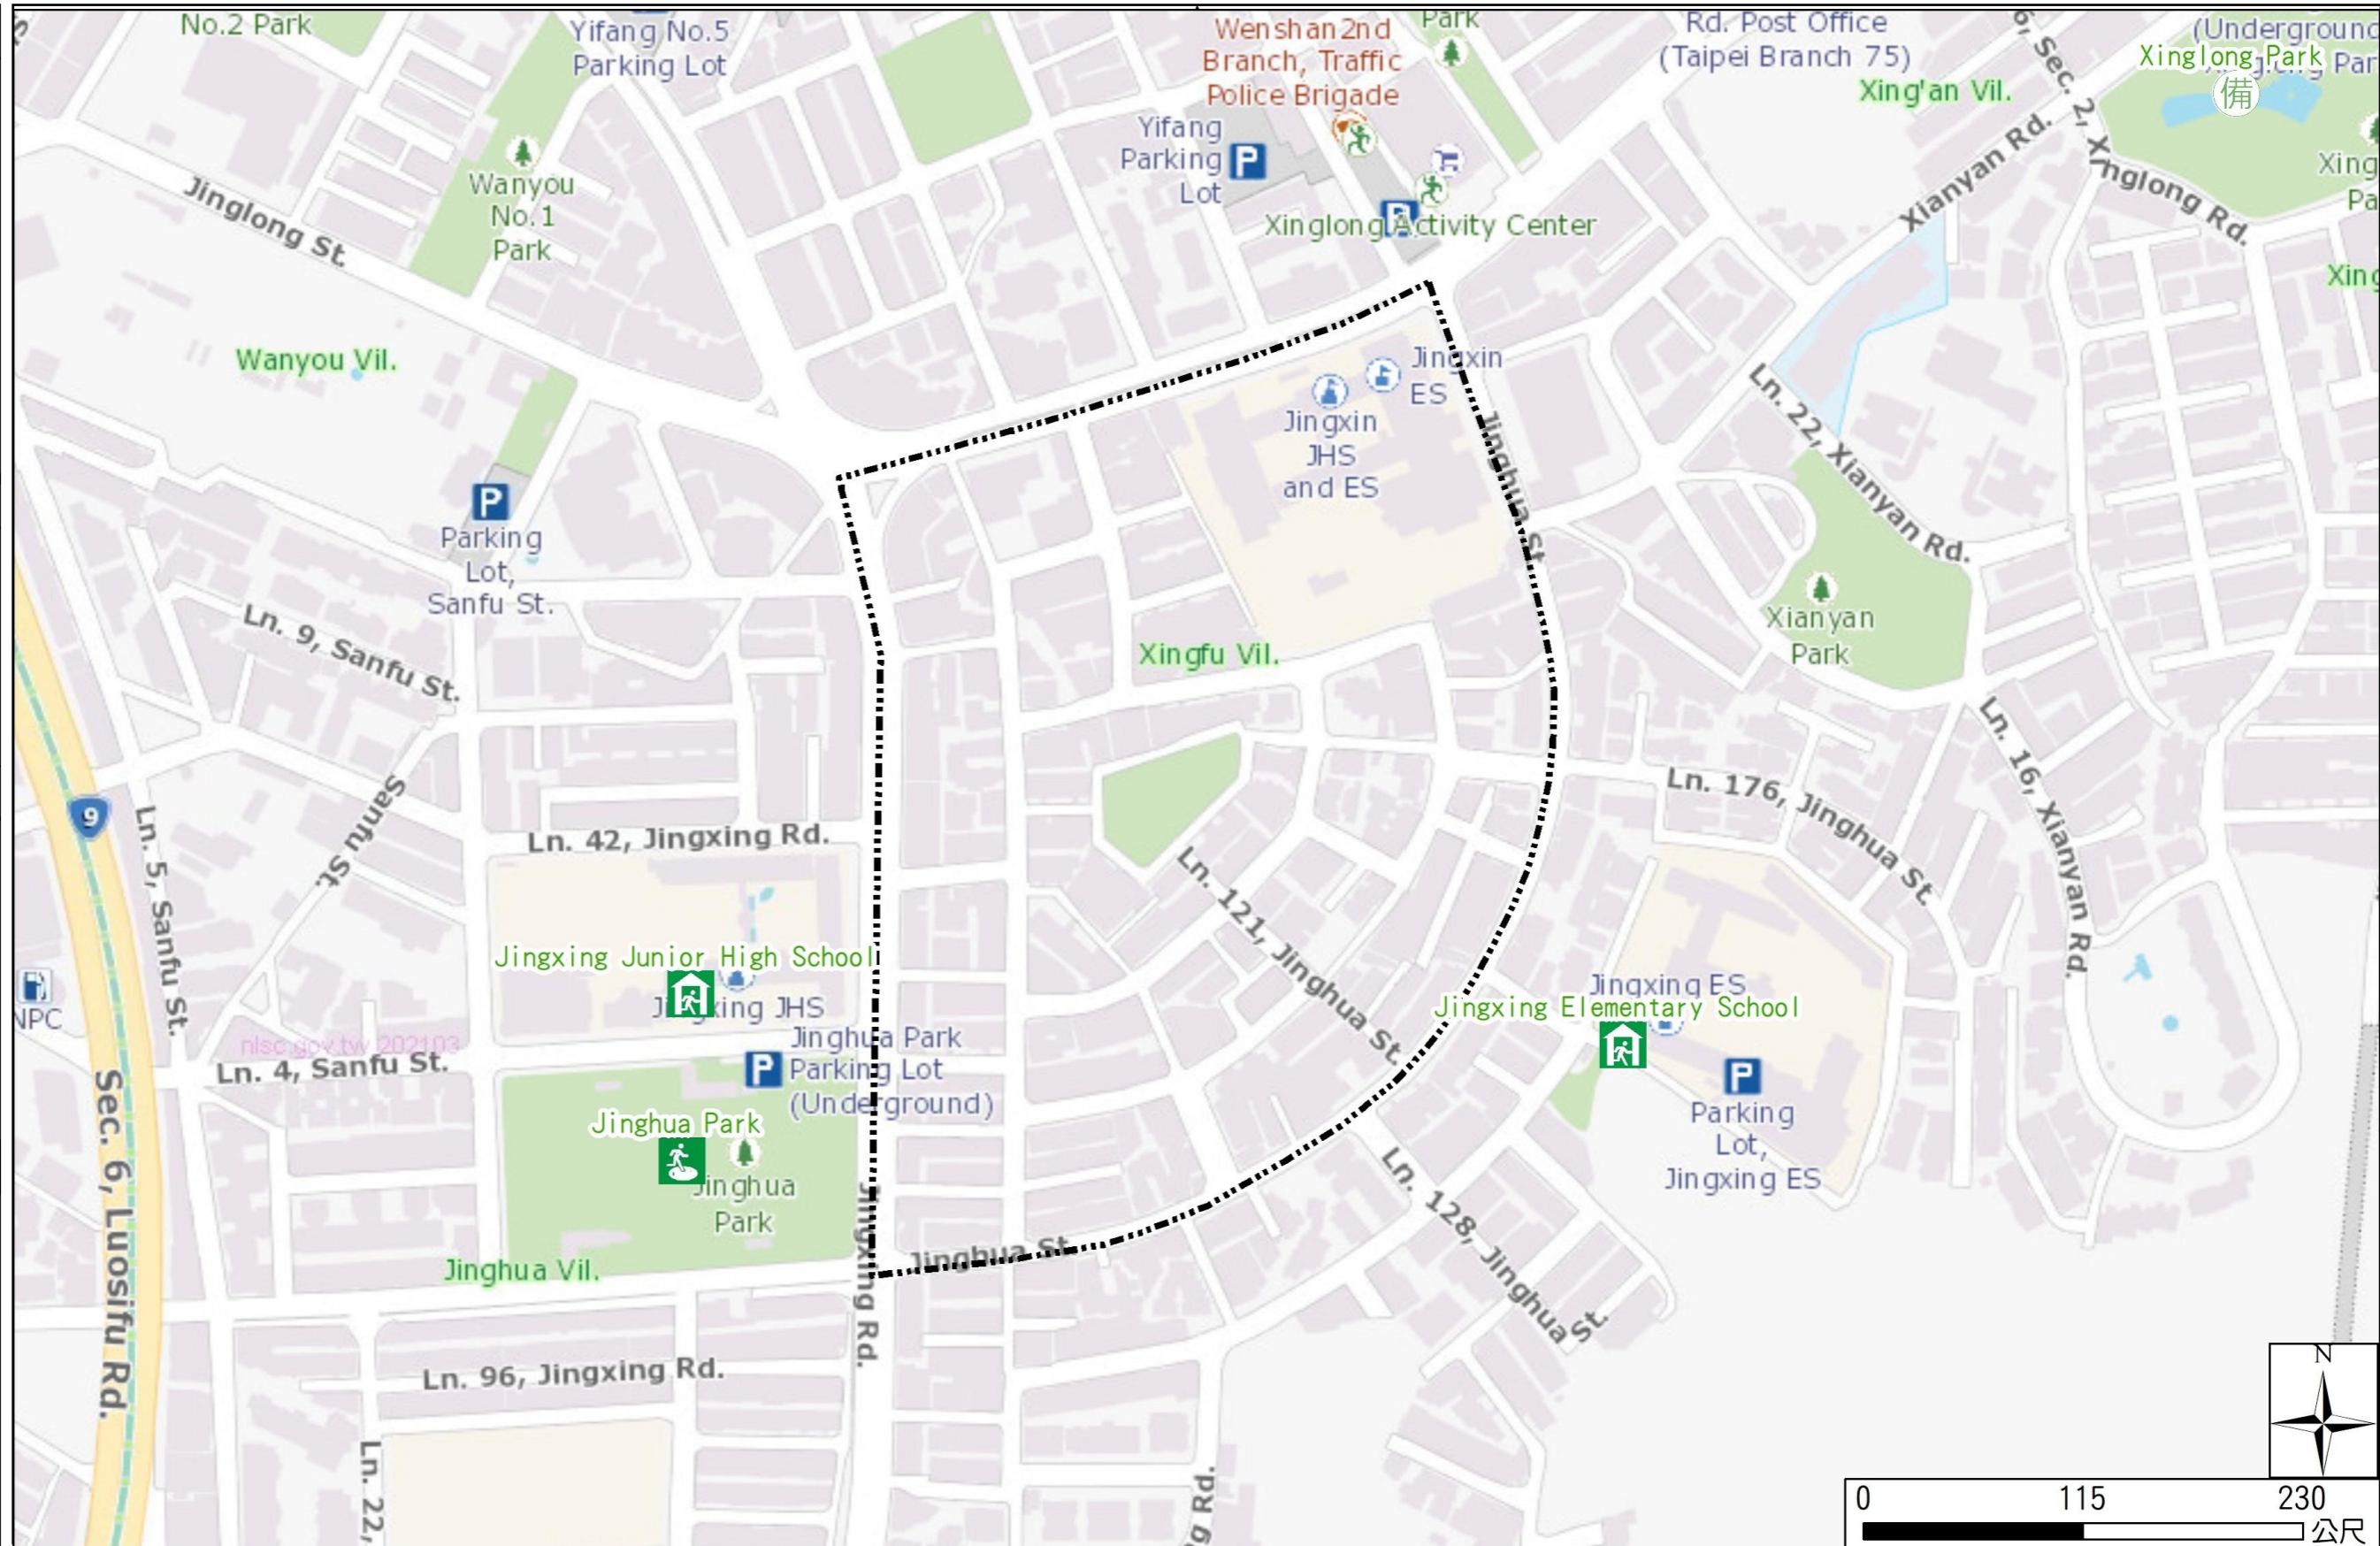

Disaster Prevention Information Website

Taipei City Disaster Prevention Information Website

Evacuation Principle

Flood: Vertical evacuation or preventive evacuation
 Earthquake :

More disaster prevention knowledge :
 Taipei City Disaster Prevention Guide

Evacuation Shelter

Name	Jinghua Park Shelter for Earthquake
Address	Intersection of Jingxing Rd. and Jinghua St.
Capacity	1347
Contact number	02-27884255
Name	Jingxing Elementary School (School for Priority Shelter) Shelter for Earthquake
Address	No. 21, Ln. 150, Jinghua St.
Capacity	126
Contact number	02-29329439#730
Name	Jingxing Junior High School (School for Priority Shelter) Shelter for Flood and Earthquake
Address	No. 2, Ln. 46, Jingxing Rd.
Capacity	100
Contact number	02-29323794#130
Name	Xinglong Park
Address	Intersection of Ln. 154, Sec. 2, Xinglong Rd. and Xianyan Rd.
Capacity	1290
Contact number	02-27884255