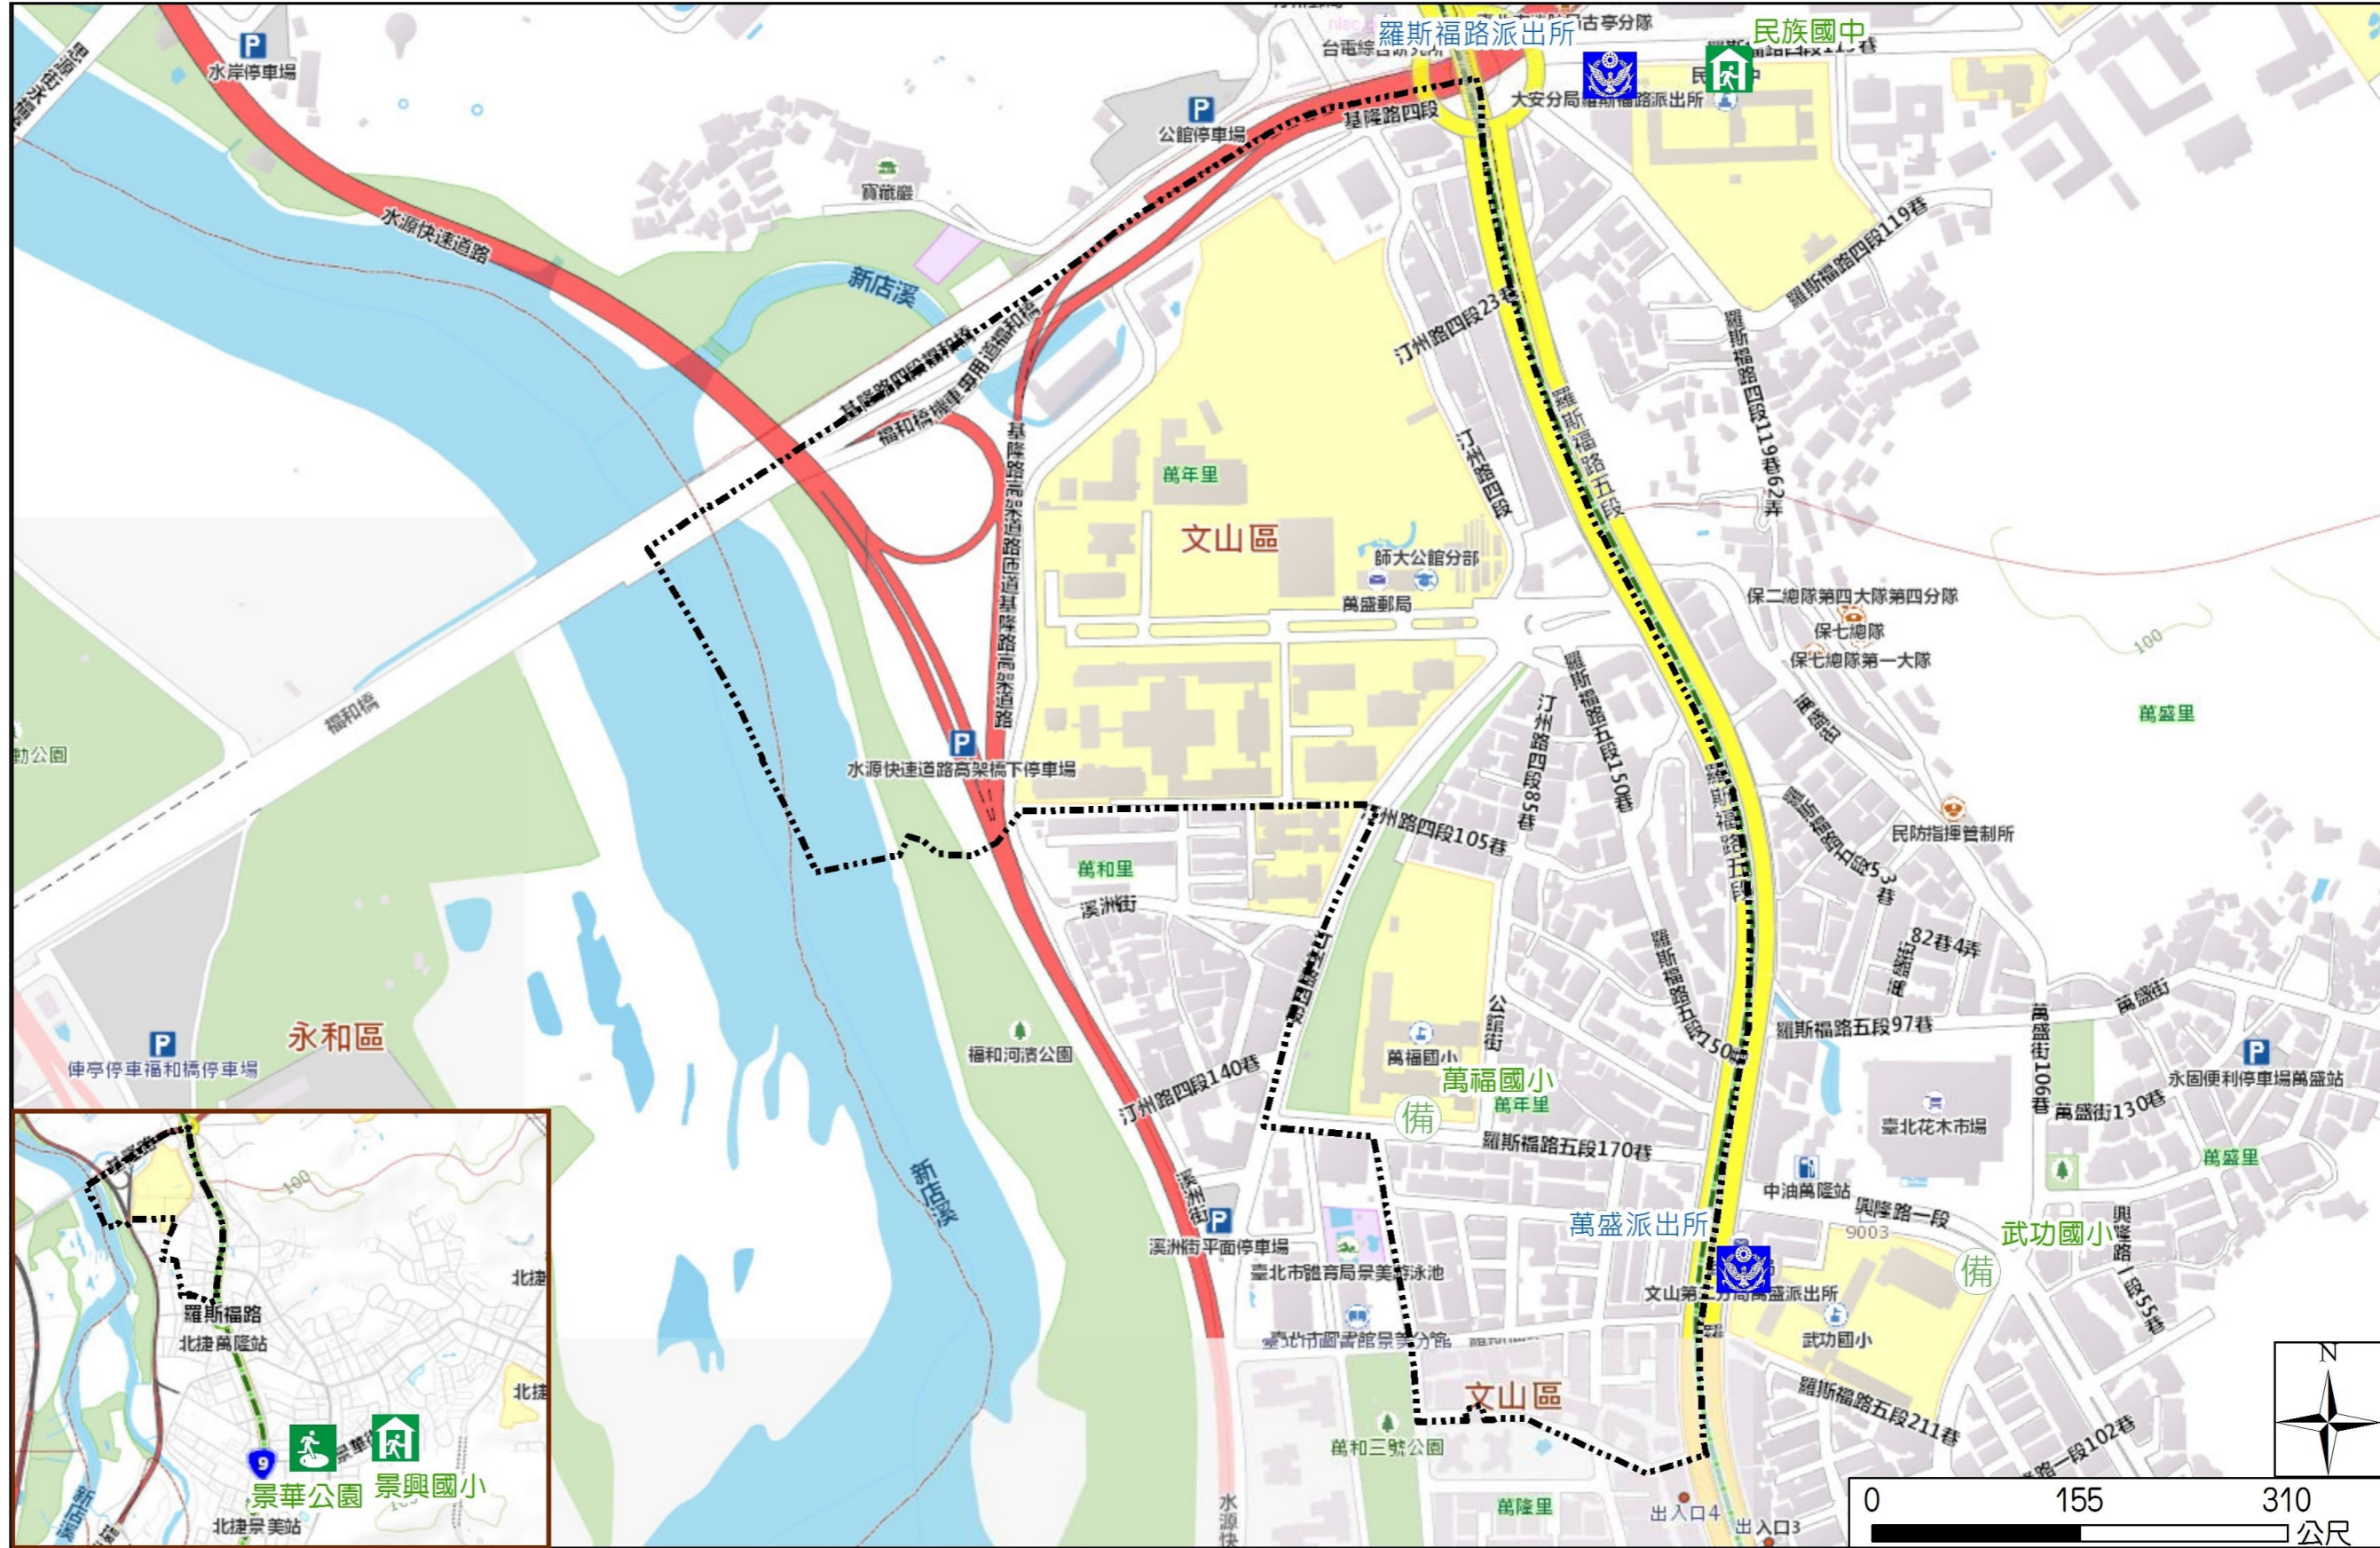

Wannian Vil., Wenshan Dist., Taipei City Simple Evacuation Map

Emergency notification

Taipei Citizen Hotline : 1999
Fire Department Tel. : 119
Police Department Tel. : 110
EOC of Wenshan Dist.
Non-emergency number : 02-29365522
Emergency number : 02-66290119
Officer
Mobile : 0972-246010
Note: Please call this District's EOC to ensure that the evacuation shelter is open

Disaster Prevention Information Website

Taipei City Disaster Prevention Information Website

Evacuation Principle

Flood: Vertical evacuation or preventive evacuation
Earthquake :

More disaster prevention knowledge :
Taipei City Disaster Prevention Guide

Evacuation Shelter

Name	Jinghua Park Shelter for Earthquake
Address	Intersection of Jingxing Rd. and Jinghua St.
Capacity	1347
Contact number	02-27884255
Name	Jingxing Elementary School (School for Priority Shelter) Shelter for Earthquake
Address	No. 21, Ln. 150, Jinghua St.
Capacity	126
Contact number	02-29329439#730
Name	Wugong Elementary School
Address	No. 68, Sec. 1, Xinglong Rd.
Capacity	50
Contact number	02-29314360#38
Name	Wanfu Elementary School
Address	No. 32, Ln. 170, Sec. 5, Roosevelt Rd.
Capacity	32
Contact number	02-29353123#131

Legend 圖例	里界 Village Boundary	避難收容處所 Evacuation Shelter	防救災單位 Disaster Rescue Resources	重要地標 Landmark
	 里界 Village Boundary	 室內避難收容處所(優先安置學校) Indoor Evacuation Shelter (School for Priority Shelter)	 警察單位 Police Department	 直升機起降場 Helipad
		 室外避難收容處所(防災公園) Outdoor Evacuation Shelter (Disaster Prevention Park)	 消防單位 Fire Department	 重要地標 Landmark
		 避難收容處所(備用) Evacuation Shelter (Backup)	 急救責任醫院 Designated Hospital (Emergency Medical Treatment)