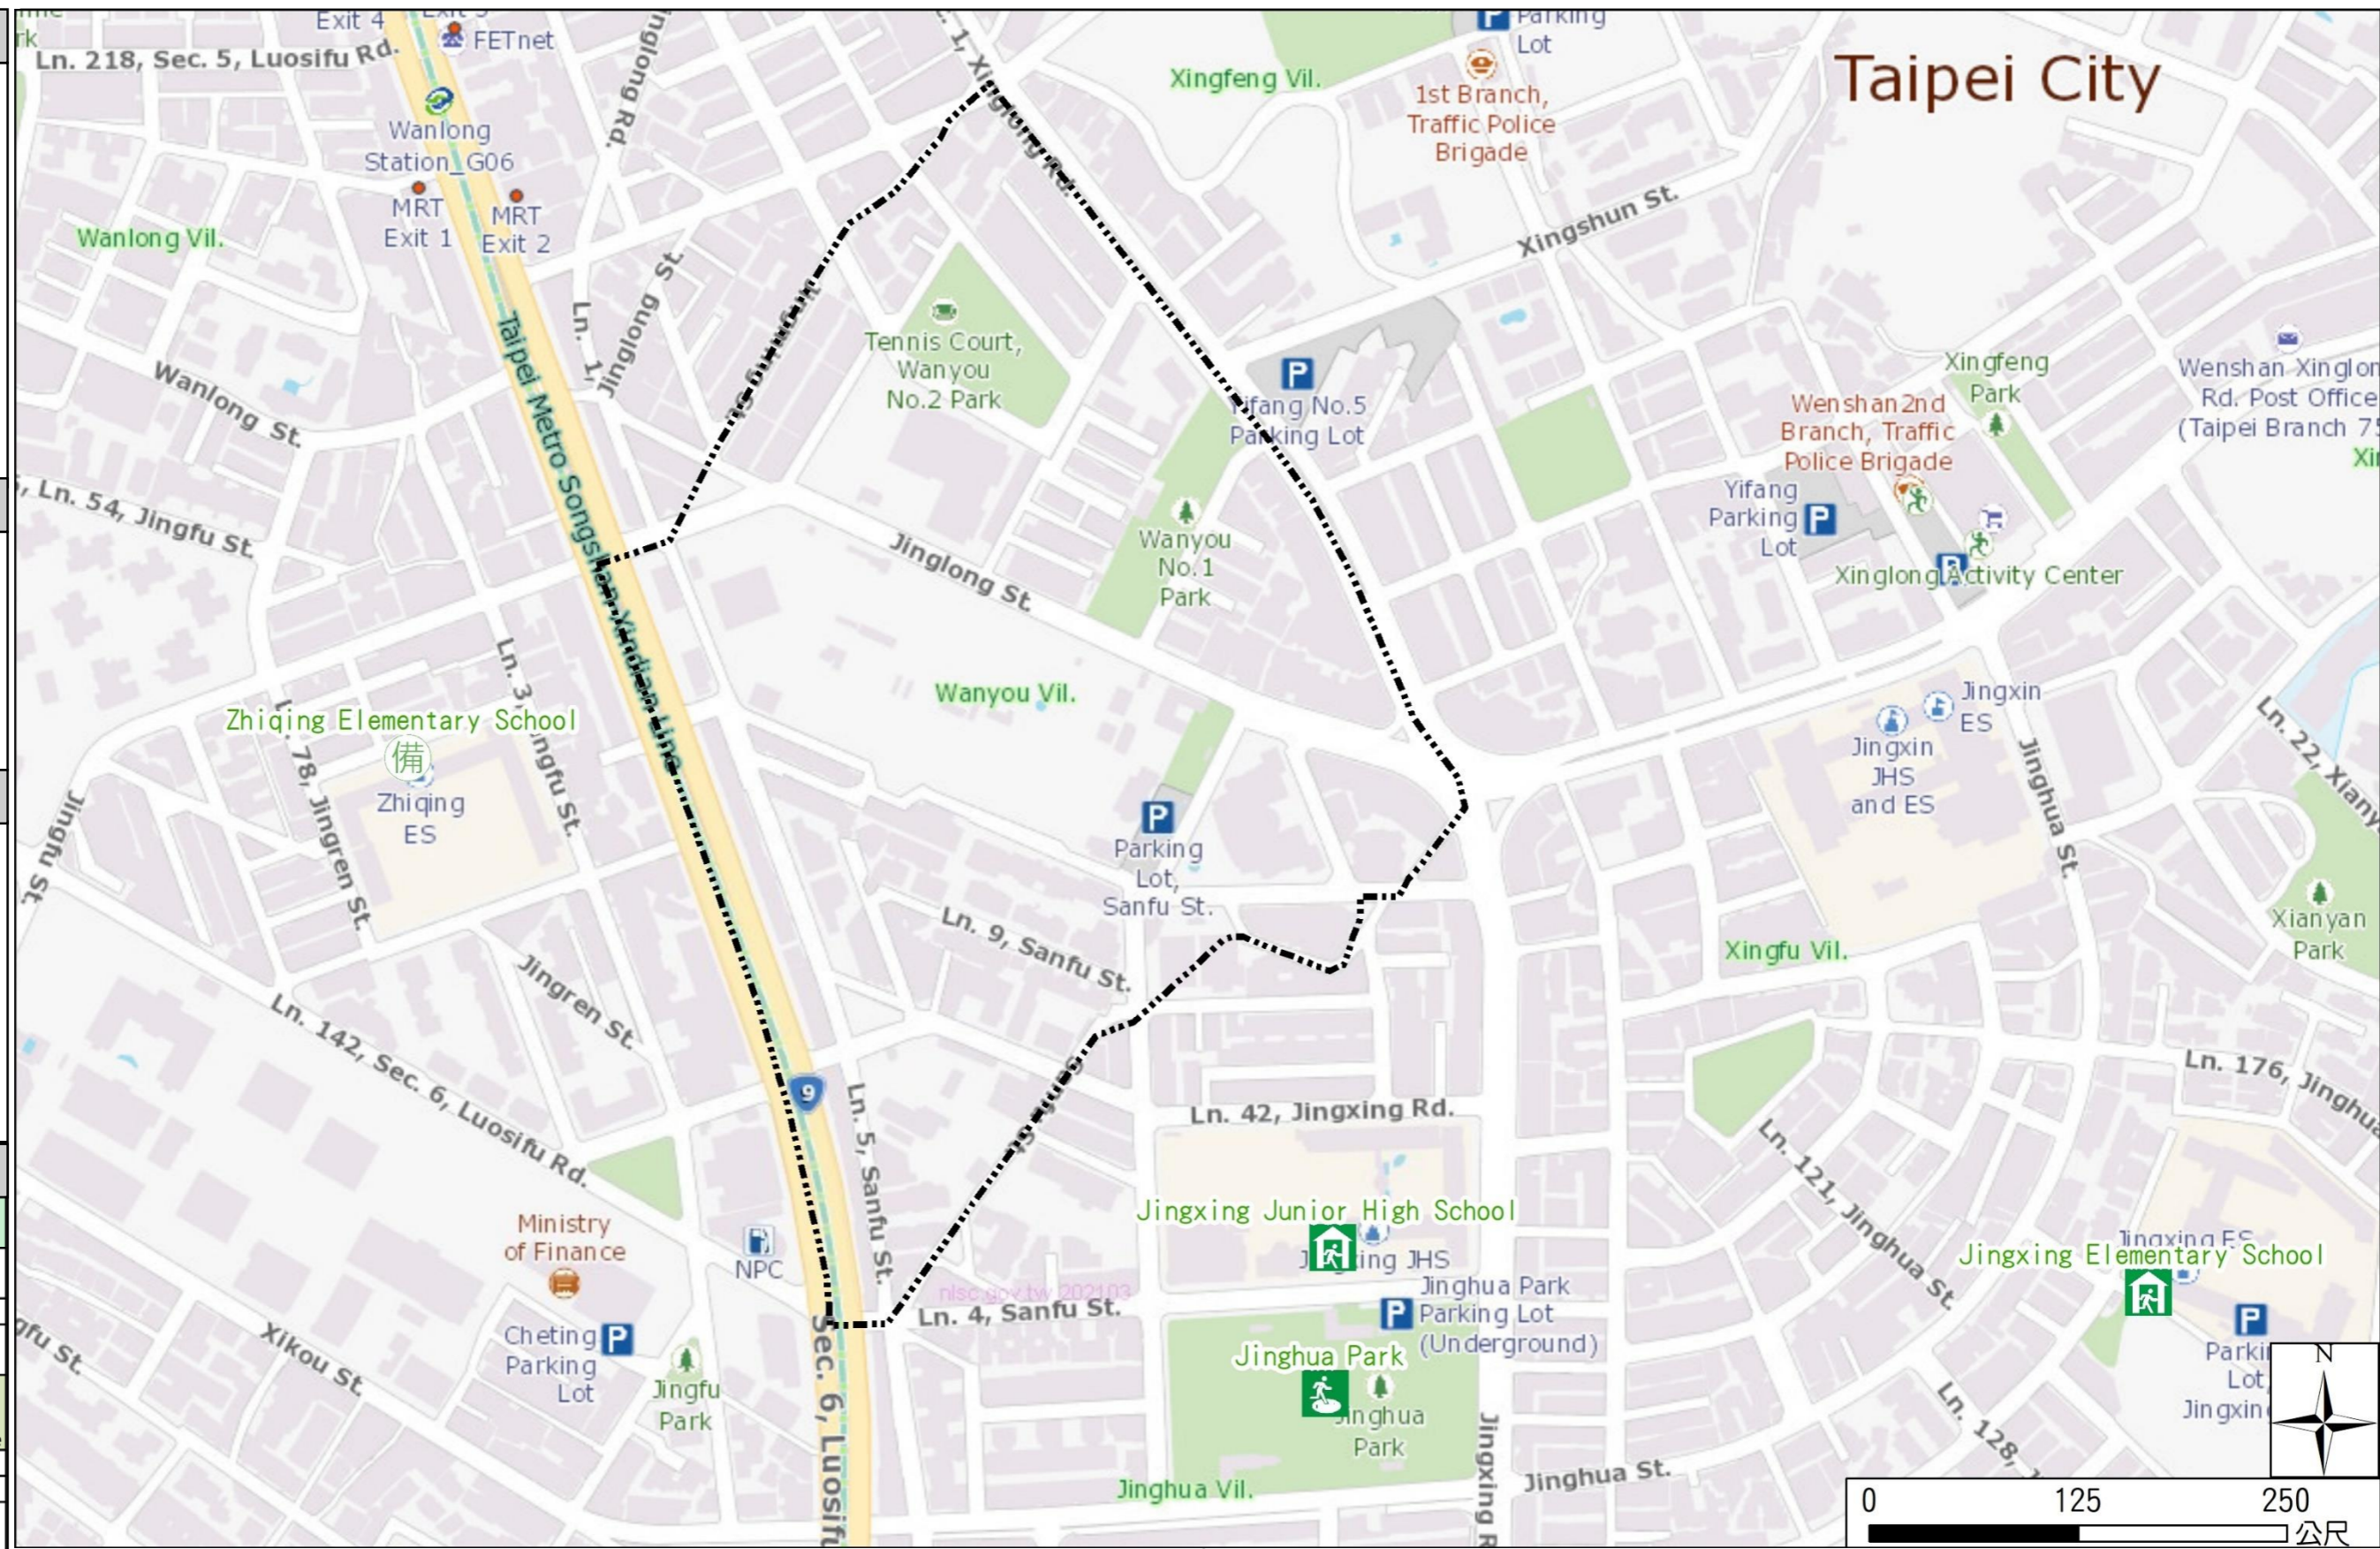

Wanyou Vil., Wenshan Dist., Taipei City Simple Evacuation Map

Emergency notification

Taipei Citizen Hotline : 1999
 Fire Department Tel. : 119
 Police Department Tel. : 110
 EOC of Wenshan Dist.
 Non-emergency number : 02-29365522
 Emergency number : 02-66290119
 Officer Mobile : 0972-246007
 Note: Please call this District's EOC to ensure that the evacuation shelter is open