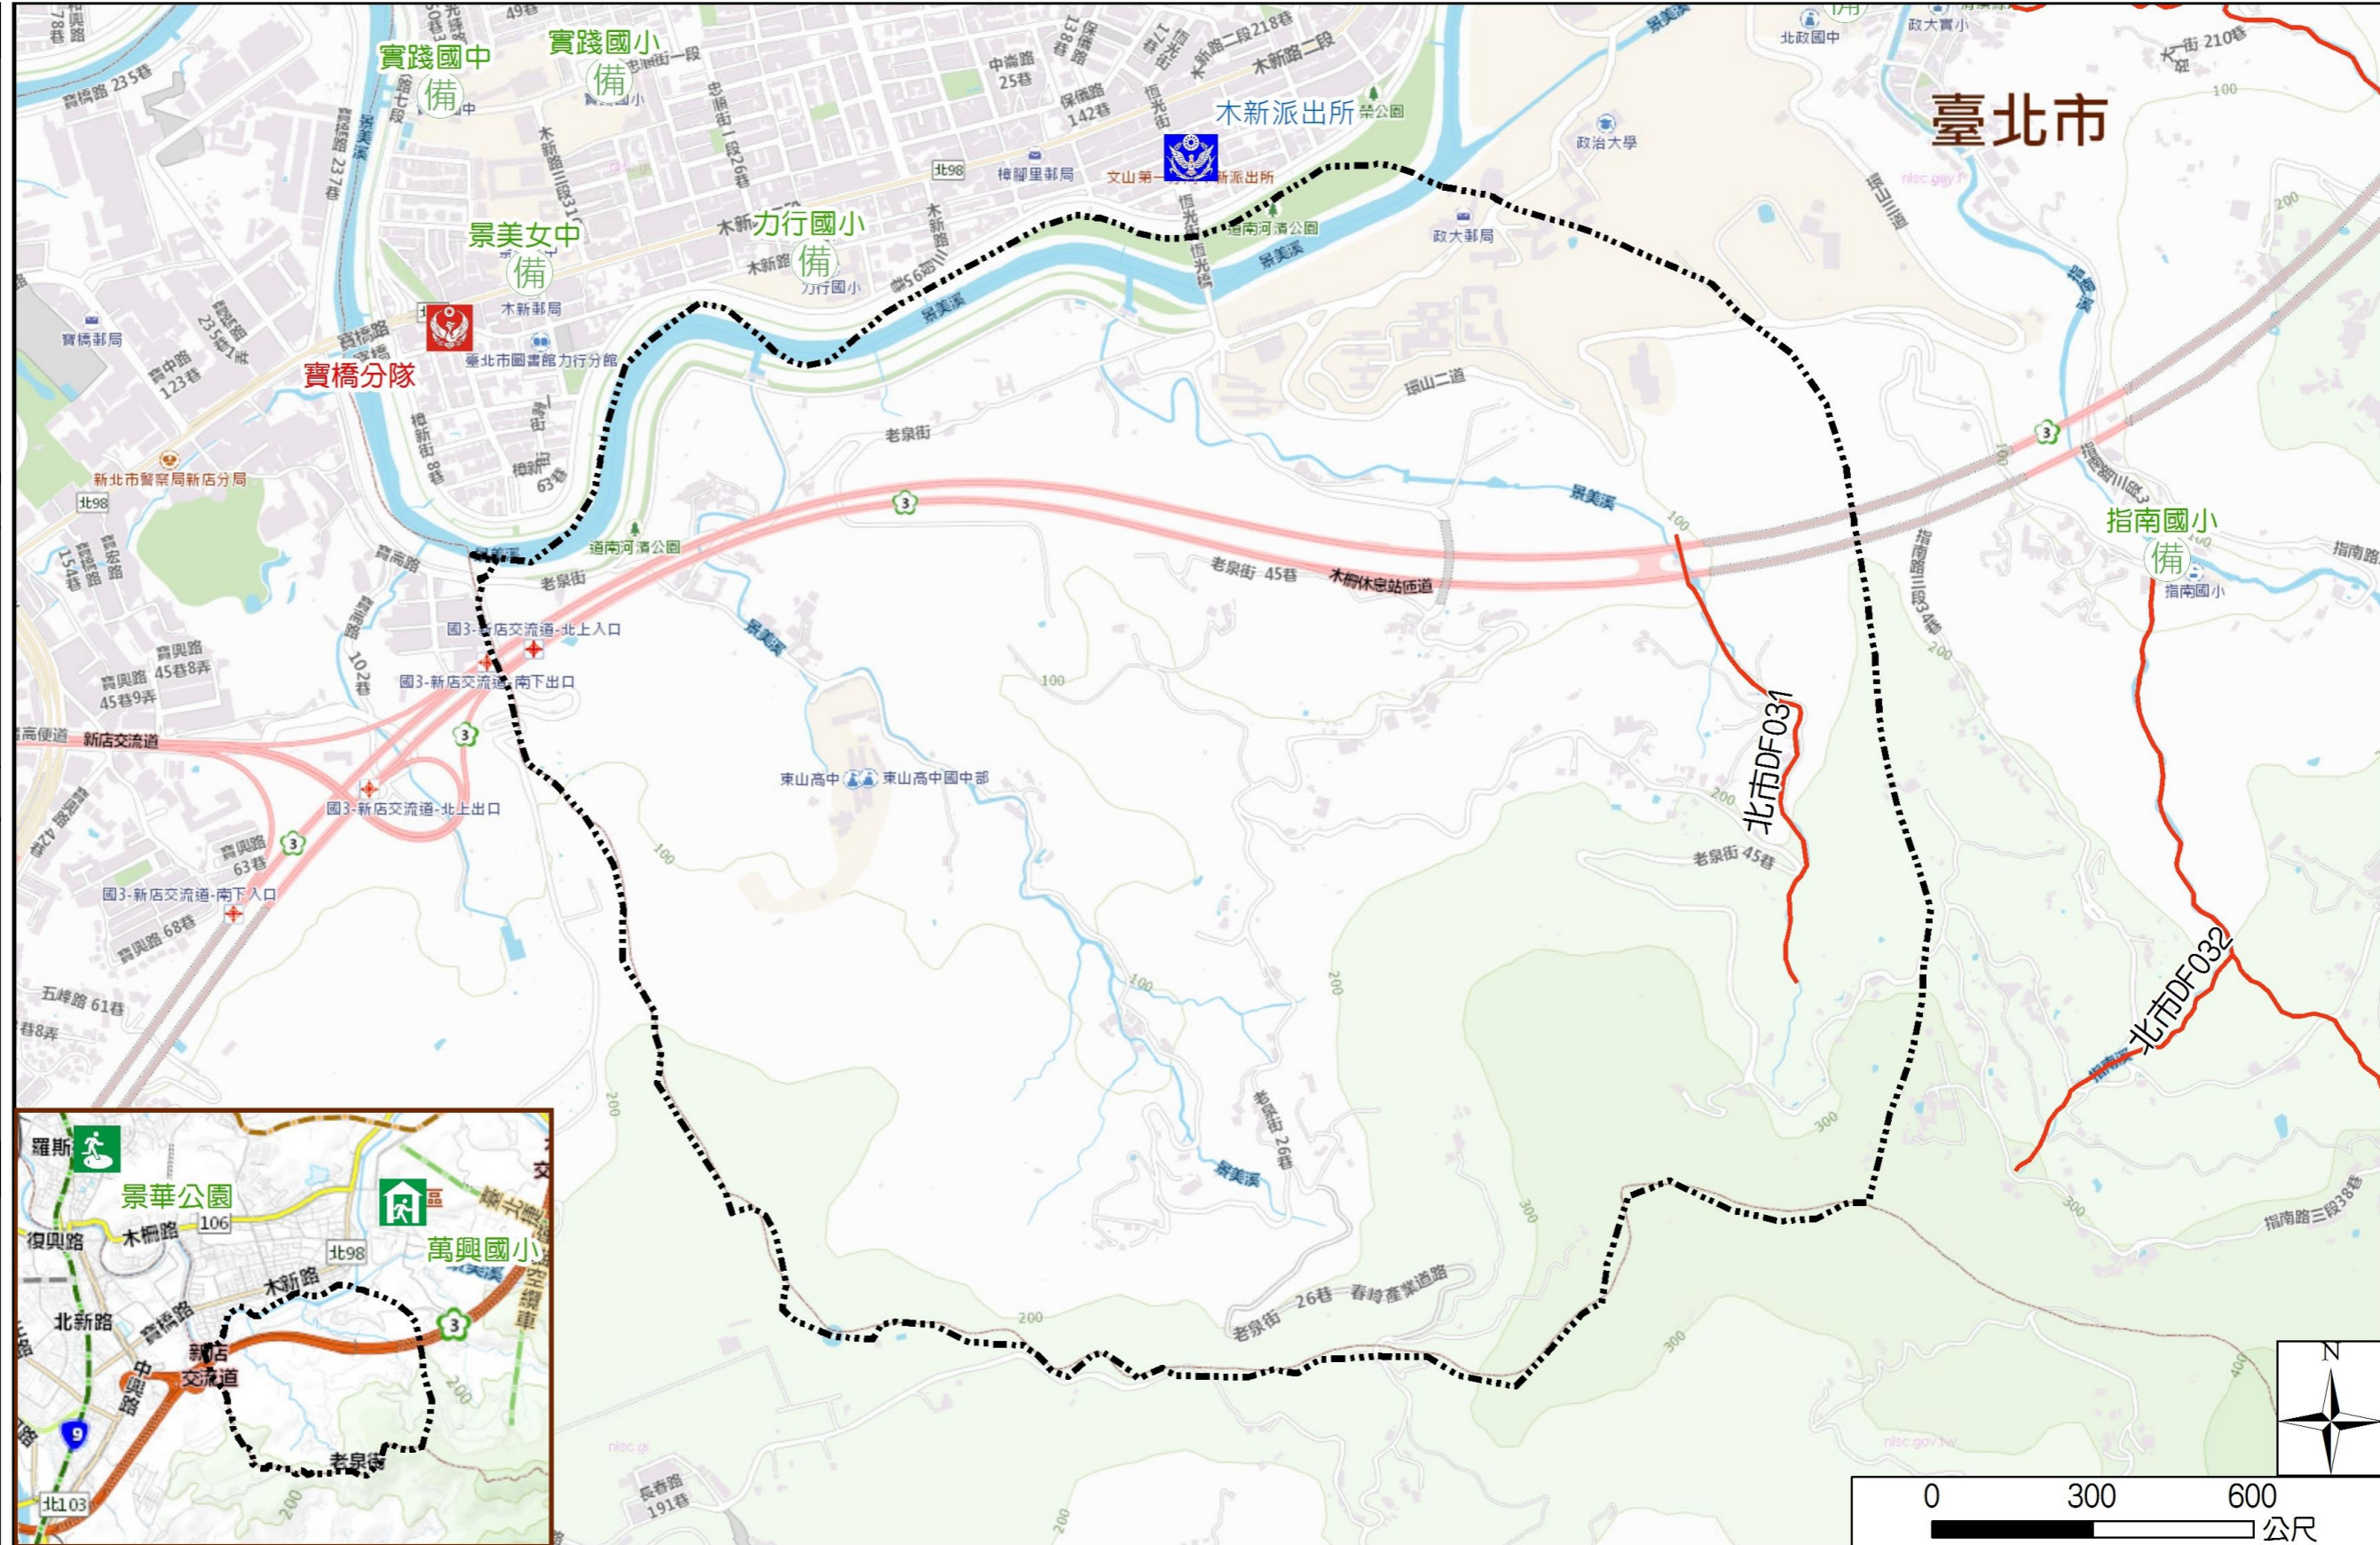

Lauquan Vil., Wenshan Dist., Taipei City Simple Evacuation Map

Emergency notification

Taipei Citizen Hotline : 1999
 Fire Department Tel. : 119
 Police Department Tel. : 110
 EOC of Wenshan Dist.
 Non-emergency number :
 02-29365522
 Emergency number :
 02-66290119
 Officer
 Mobile : 0972-246037
 Note: Please call this District's
 EOC to ensure that the evacuation
 shelter is open

Disaster Prevention Information Website

Taipei City Disaster Prevention Information Website

Evacuation Principle

Flood: Vertical evacuation or preventive evacuation
 Earthquake :

More disaster prevention knowledge :
 Taipei City Disaster Prevention Guide

Evacuation Shelter

Name	Jinghua Park Shelter for Earthquake
Address	Intersection of Jingxing Rd. and Jinghua St.
Capacity	1347
Contact number	02-27884255
Name	Wanxing Elementary School (School for Priority Shelter) Shelter for Flood
Address	No.114, Sec. 2, Xiuming Rd.
Capacity	125
Contact number	02-29381721#131
Name	Jingmei Girls High School
Address	No. 312, Sec. 3, Muxin Rd.
Capacity	300
Contact number	02-29368847#213
Name	Lixing Elementary School
Address	No. 7, Ln. 155, Sec. 3, Muxin Rd.
Capacity	30
Contact number	02-29363995#821

臺北市

0 300 600 公尺

Made by the Wenshan District Office, Taipei City in January, 2022