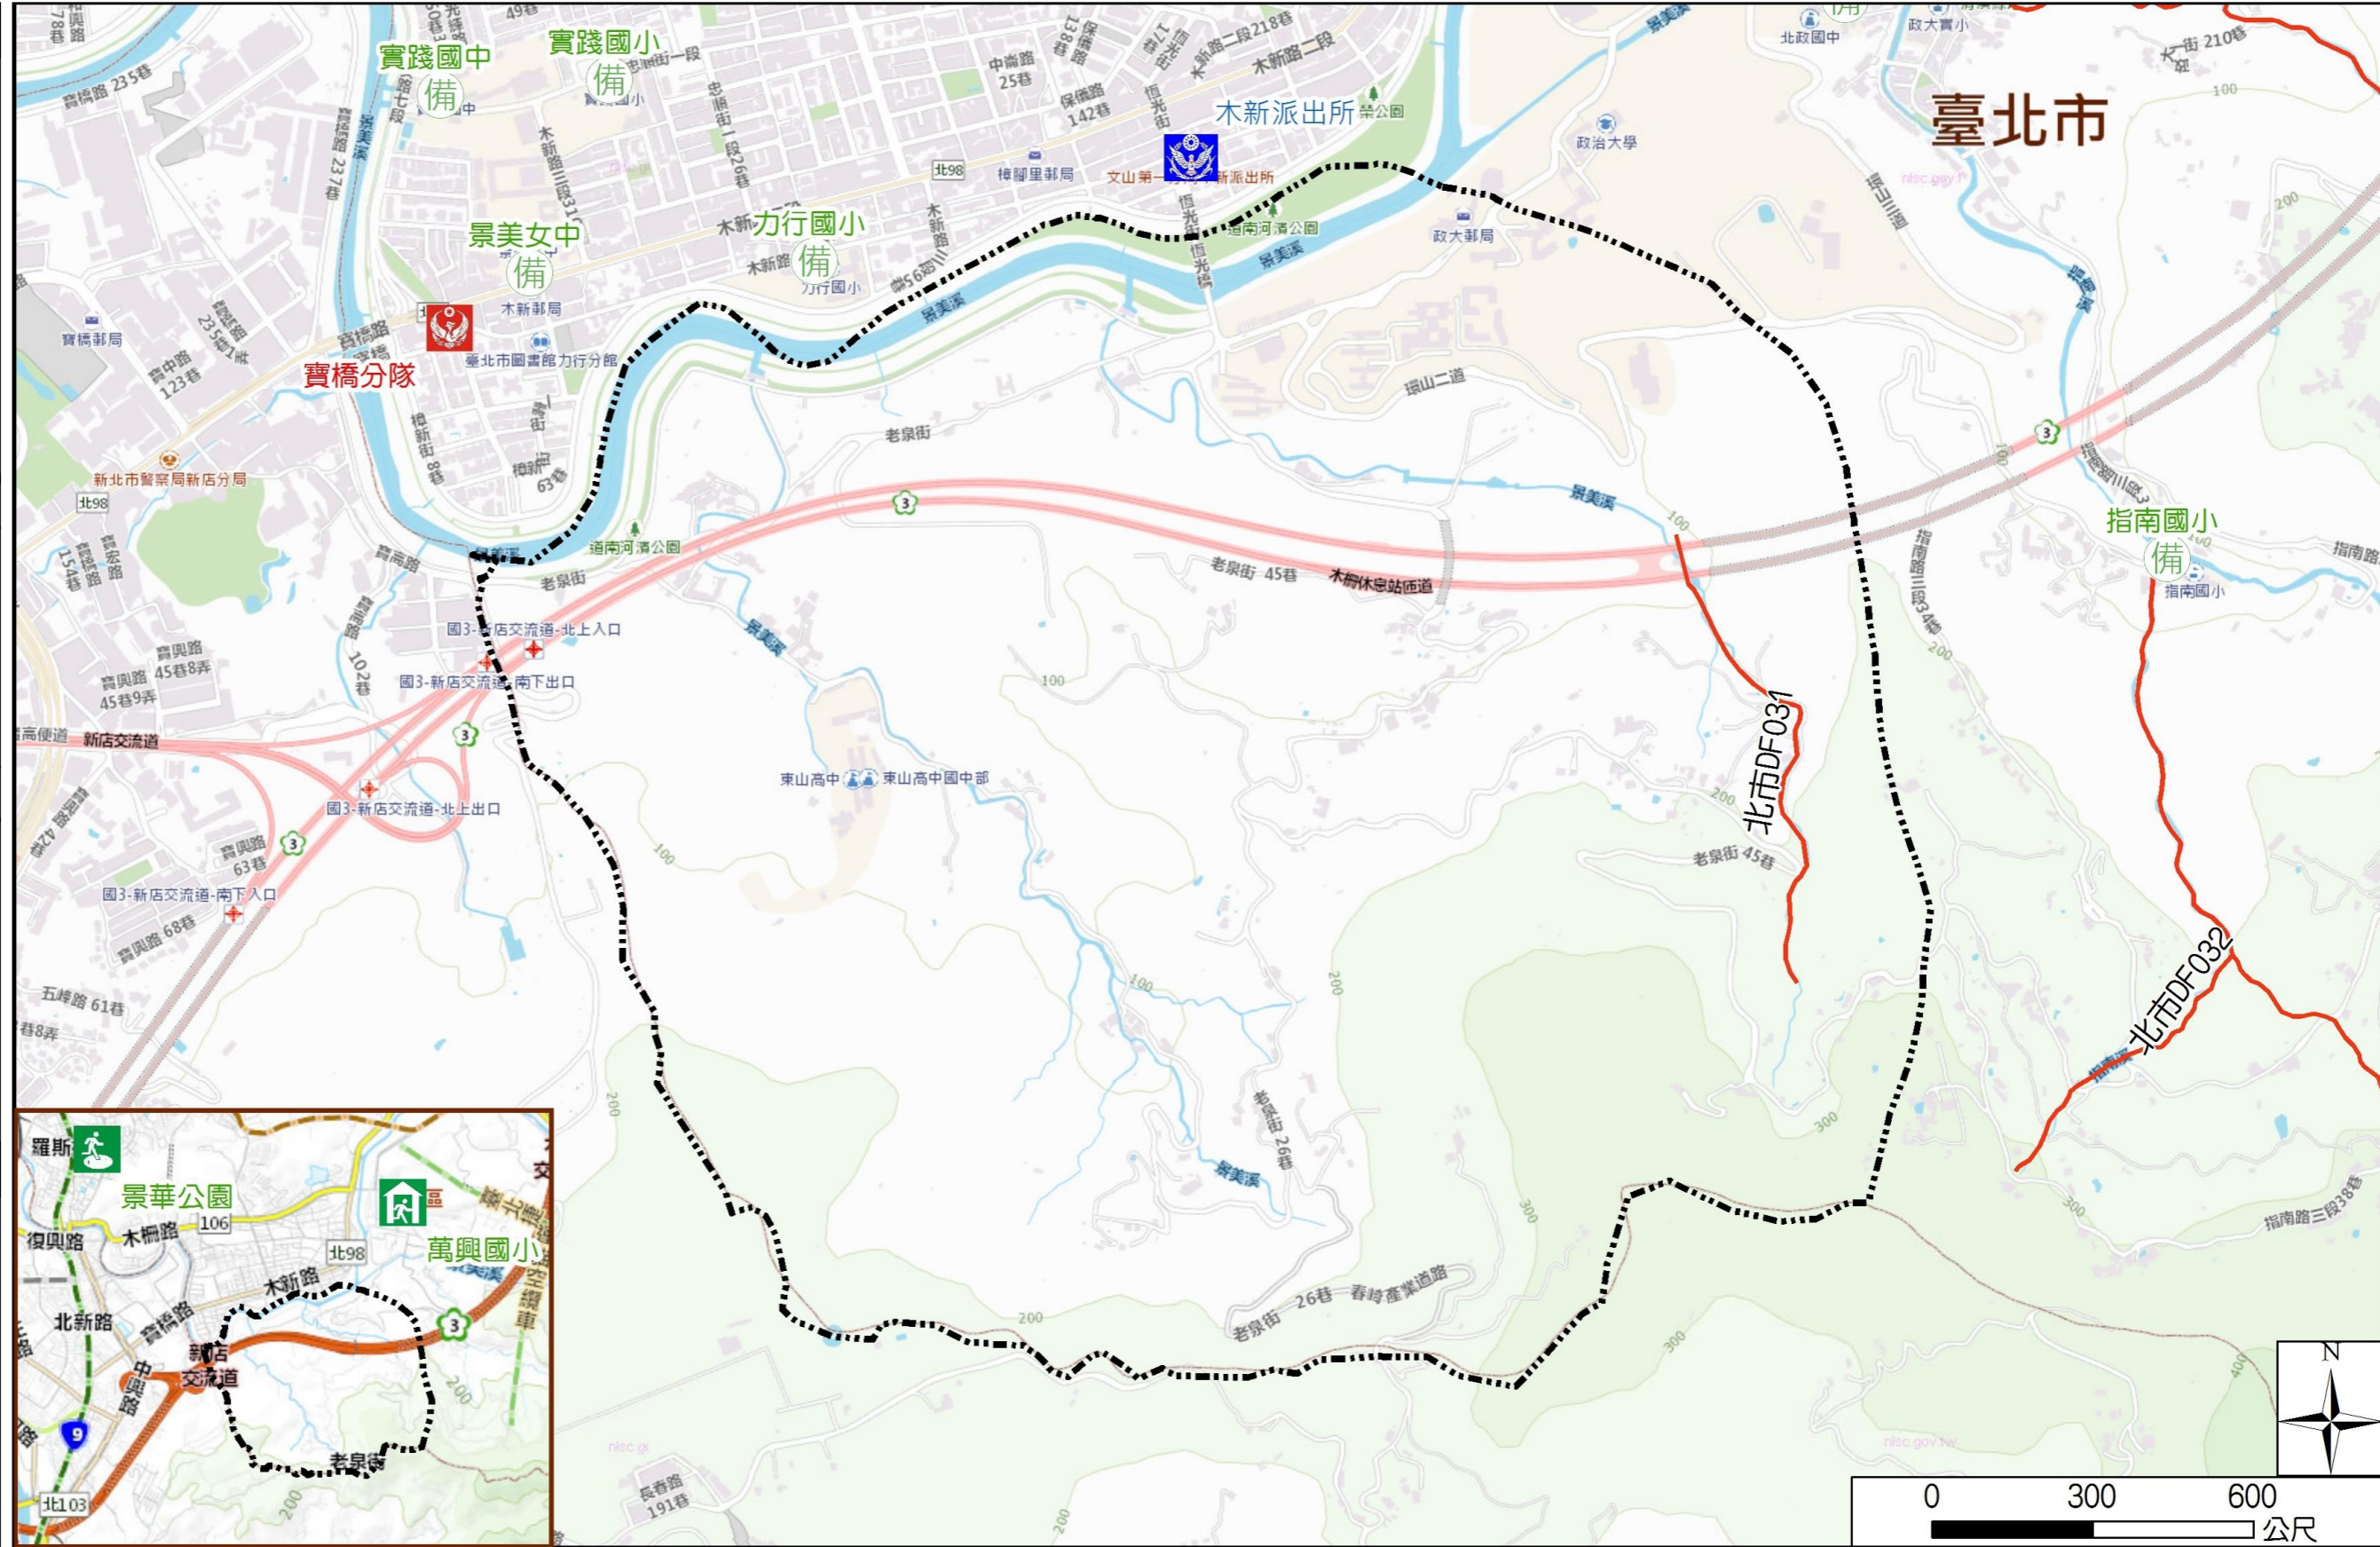

臺北市

0 300 600 公尺

Made by the Wenshan District Office, Taipei City in October, 2022