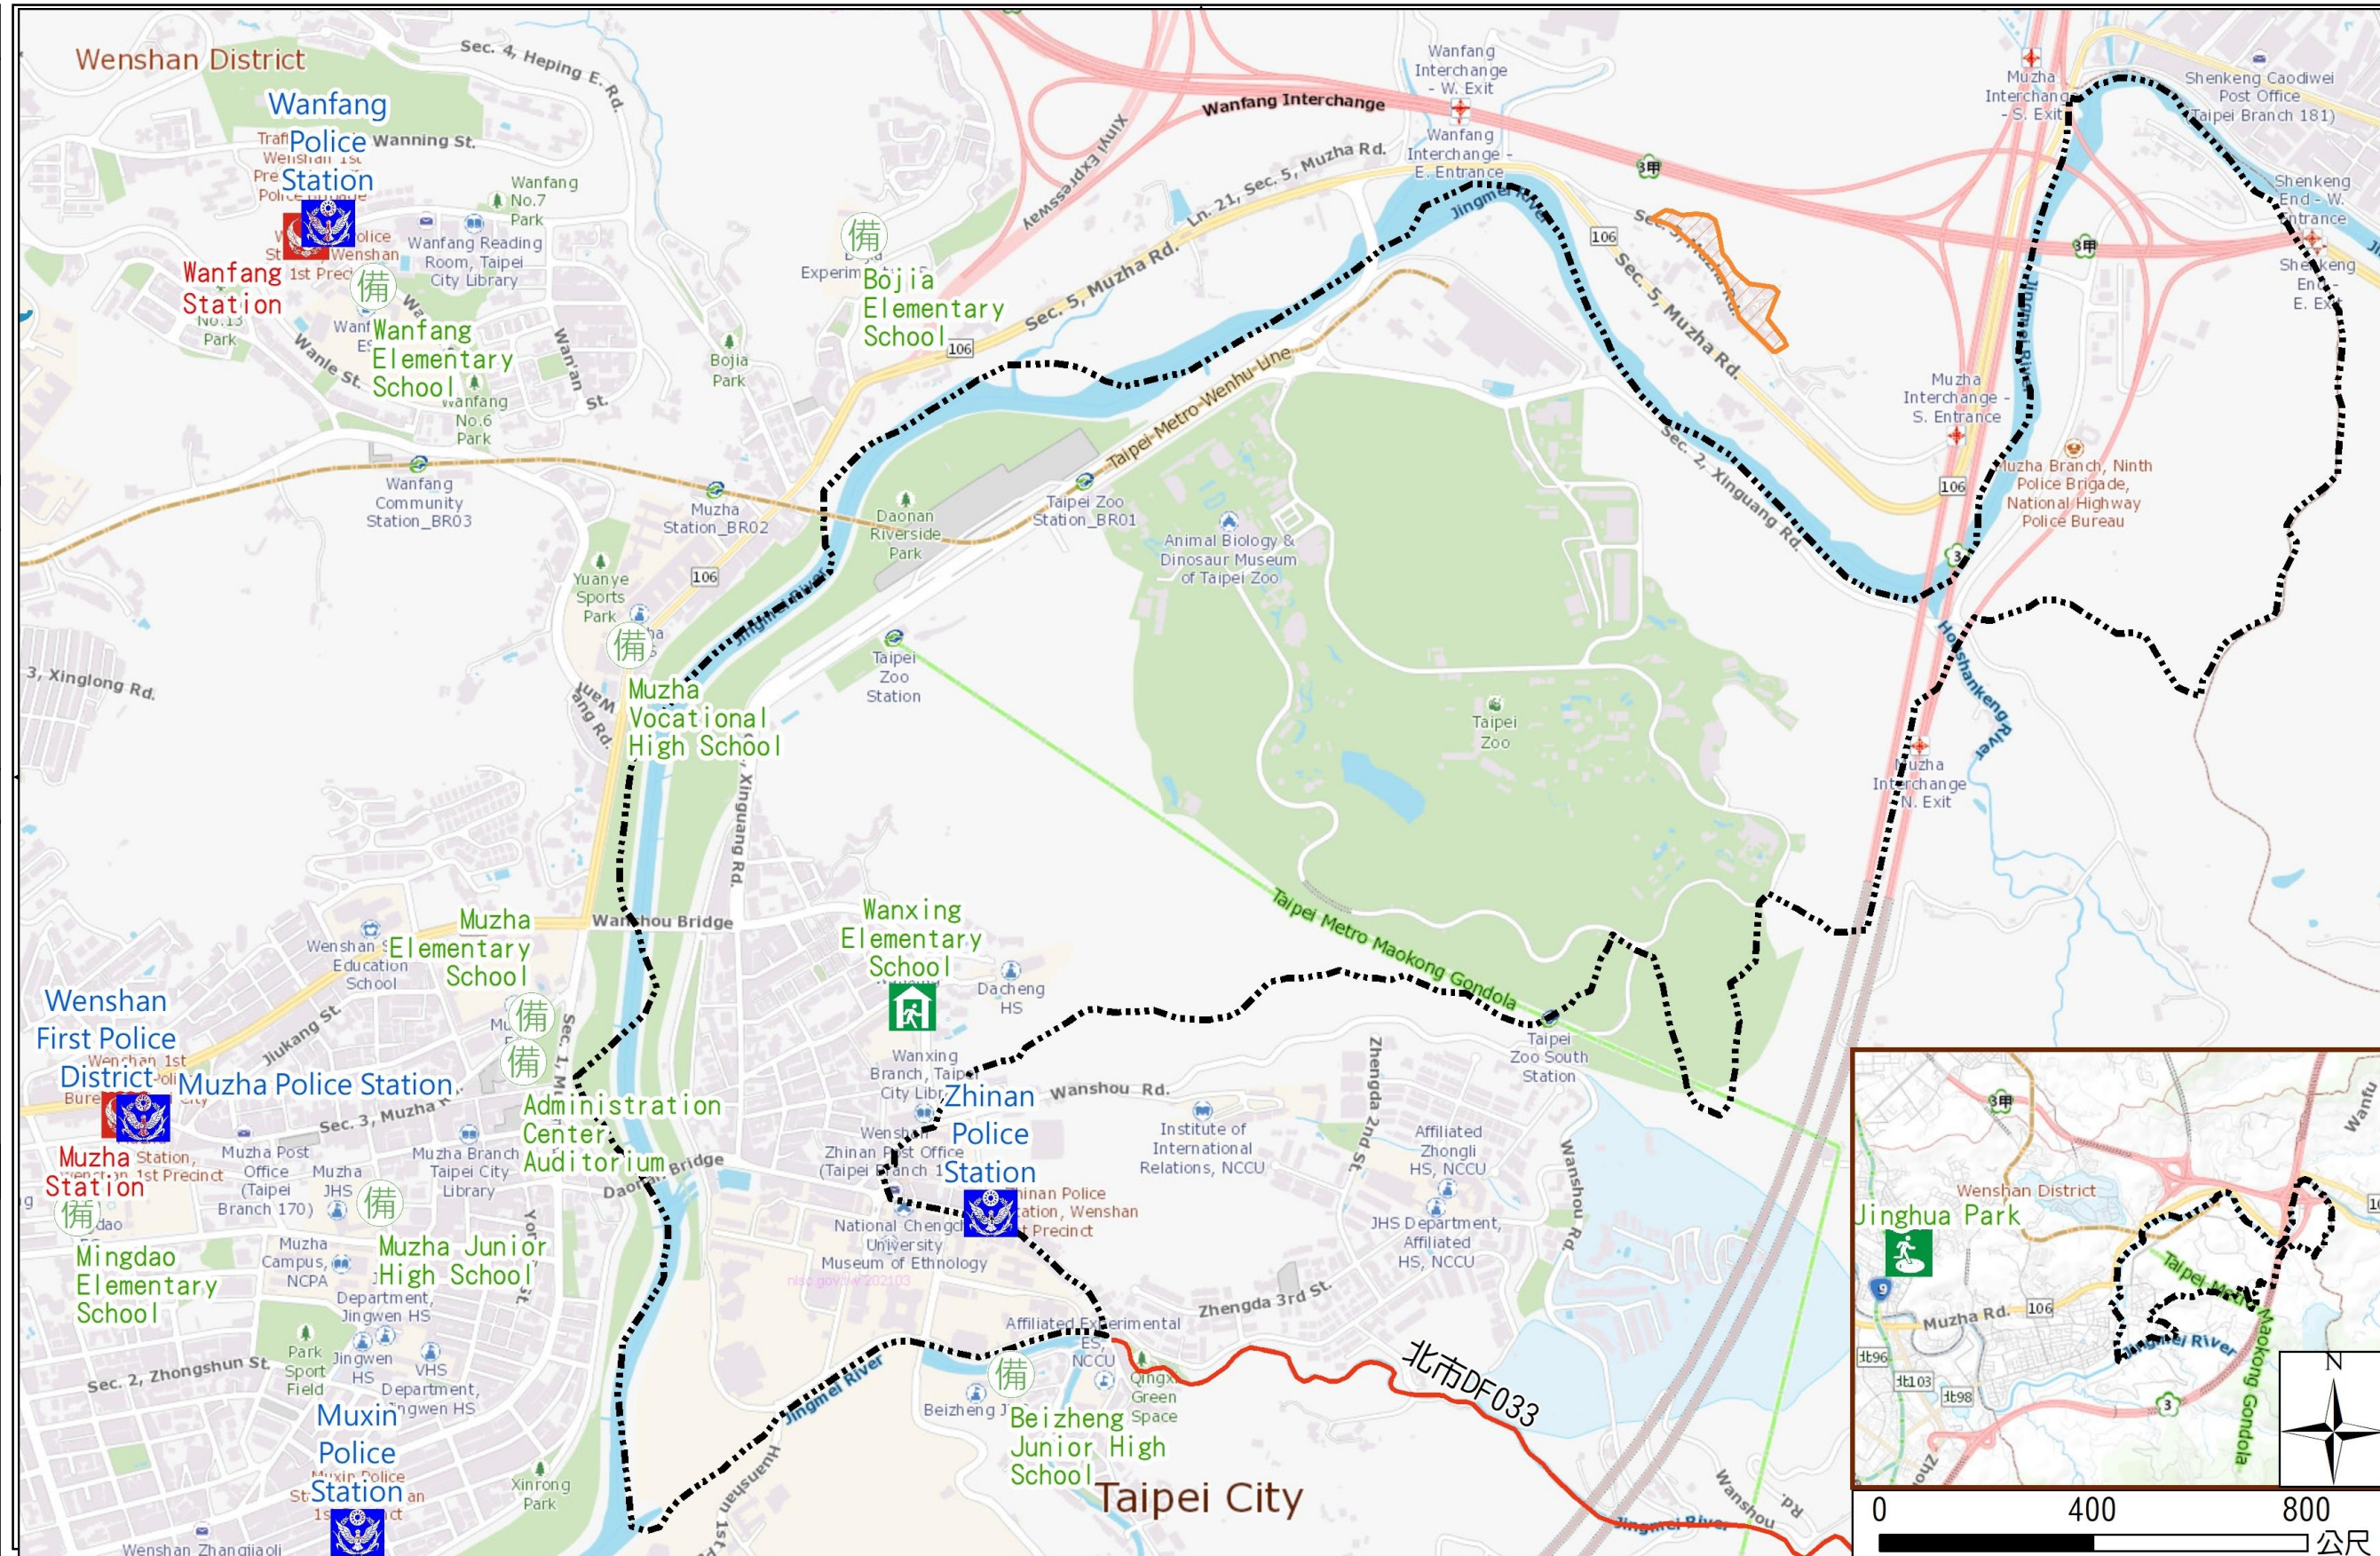

Wanxing Vil., Wenshan Dist., Taipei City Simple Evacuation Map

Emergency notification

Taipei Citizen Hotline : 1999
 Fire Department Tel. : 119
 Police Department Tel. : 110
 EOC of Wenshan Dist.
 Non-emergency number : 02-29365522
 Emergency number : 02-66290119 · 86615818
 Officer
 Mobile : 0972-246035
 Note: Please call this District's EOC to ensure that the evacuation shelter is open

Disaster Prevention Information Website

Taipei City Disaster Prevention Information Website

Evacuation Principle

Flood: Vertical evacuation or preventive evacuation
 Earthquake :

More disaster prevention knowledge :
 Taipei City Disaster Prevention Guide

Evacuation Shelter

Name	Jinghua Park Shelter for Earthquake
Address	Intersection of Jingxing Rd. and Jinghua St.
Capacity	1347
Contact number	02-27884255
Name	Wanxing Elementary School (School for Priority Shelter) Shelter for Flood
Address	No.114, Sec. 2, Xiuming Rd.
Capacity	125
Contact number	02-29381721#131
Name	Beizheng Junior High School
Address	No.14, Ln. 2, Sec. 3, Zhinan Rd.
Capacity	20
Contact number	02-29393651#51
Name	Muzha Elementary School
Address	No.191, Sec. 3, Muzha Rd.
Capacity	155
Contact number	02-29391234#631

Legend	里界 Village Boundary	避難收容處所 Evacuation Shelter	防救災單位 Disaster Rescue Resources	重要地標 Landmark
	里界 Village Boundary	 室內避難收容處所(優先安置學校) Indoor Evacuation Shelter (School for Priority Shelter)	 警察單位 Police Department	 重要地標 Landmark
	山坡地老舊聚落 Hillside Communities	 室外避難收容處所(防災公園) Outdoor Evacuation Shelter (Disaster Prevention Park)	 消防單位 Fire Department	 直升機起降場 Helipad
	土石流潛勢溪流 Potential Debris Flow Hazard Torrent	 避難收容處所(備用) Evacuation Shelter (Backup)	 急救責任醫院 Designated Hospital (Emergency Medical Treatment)	