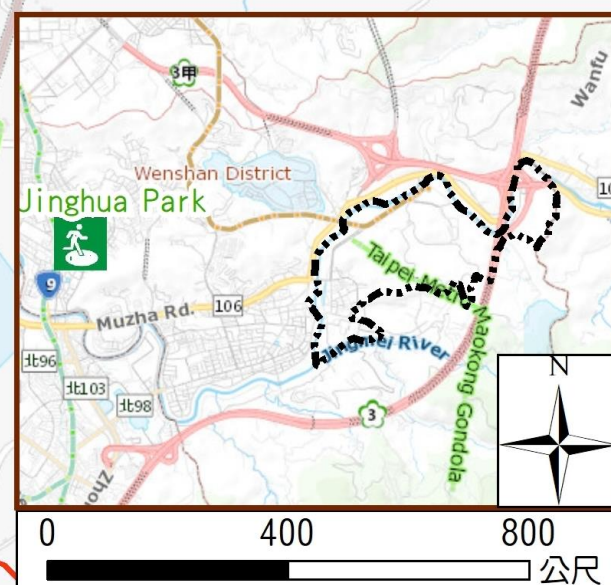

Wanxing Vil., Wenshan Dist., Taipei City Simple Evacuation Map

Emergency notification

Taipei Citizen Hotline : 1999
 Fire Department Tel. : 119
 Police Department Tel. : 110
 EOC of Wenshan Dist.
 Non-emergency number : 02-29365522
 Emergency number : 02-66290119 · 86615818
 Officer
 Mobile : 0972-246035
 Note: Please call this District's EOC to ensure that the evacuation shelter is open

Disaster Prevention Information Website

Taipei City Disaster Prevention Information Website

Evacuation Principle

Flood: Vertical evacuation or preventive evacuation
 Earthquake :

More disaster prevention knowledge :
 Taipei City Disaster Prevention Guide

Evacuation Shelter

Name	Jinghua Park Shelter for Earthquake
Address	Intersection of Jingxing Rd. and Jinghua St.
Capacity	1347
Contact number	02-27884255
Name	Wanxing Elementary School (School for Priority Shelter) Shelter for Flood
Address	No.114, Sec. 2, Xiuming Rd.
Capacity	125
Contact number	02-29381721#131
Name	Beizheng Junior High School
Address	No.14, Ln. 2, Sec. 3, Zhinan Rd.
Capacity	20
Contact number	02-29393651#51
Name	Muzha Elementary School
Address	No.191, Sec. 3, Muzha Rd.
Capacity	155
Contact number	02-29391234#631