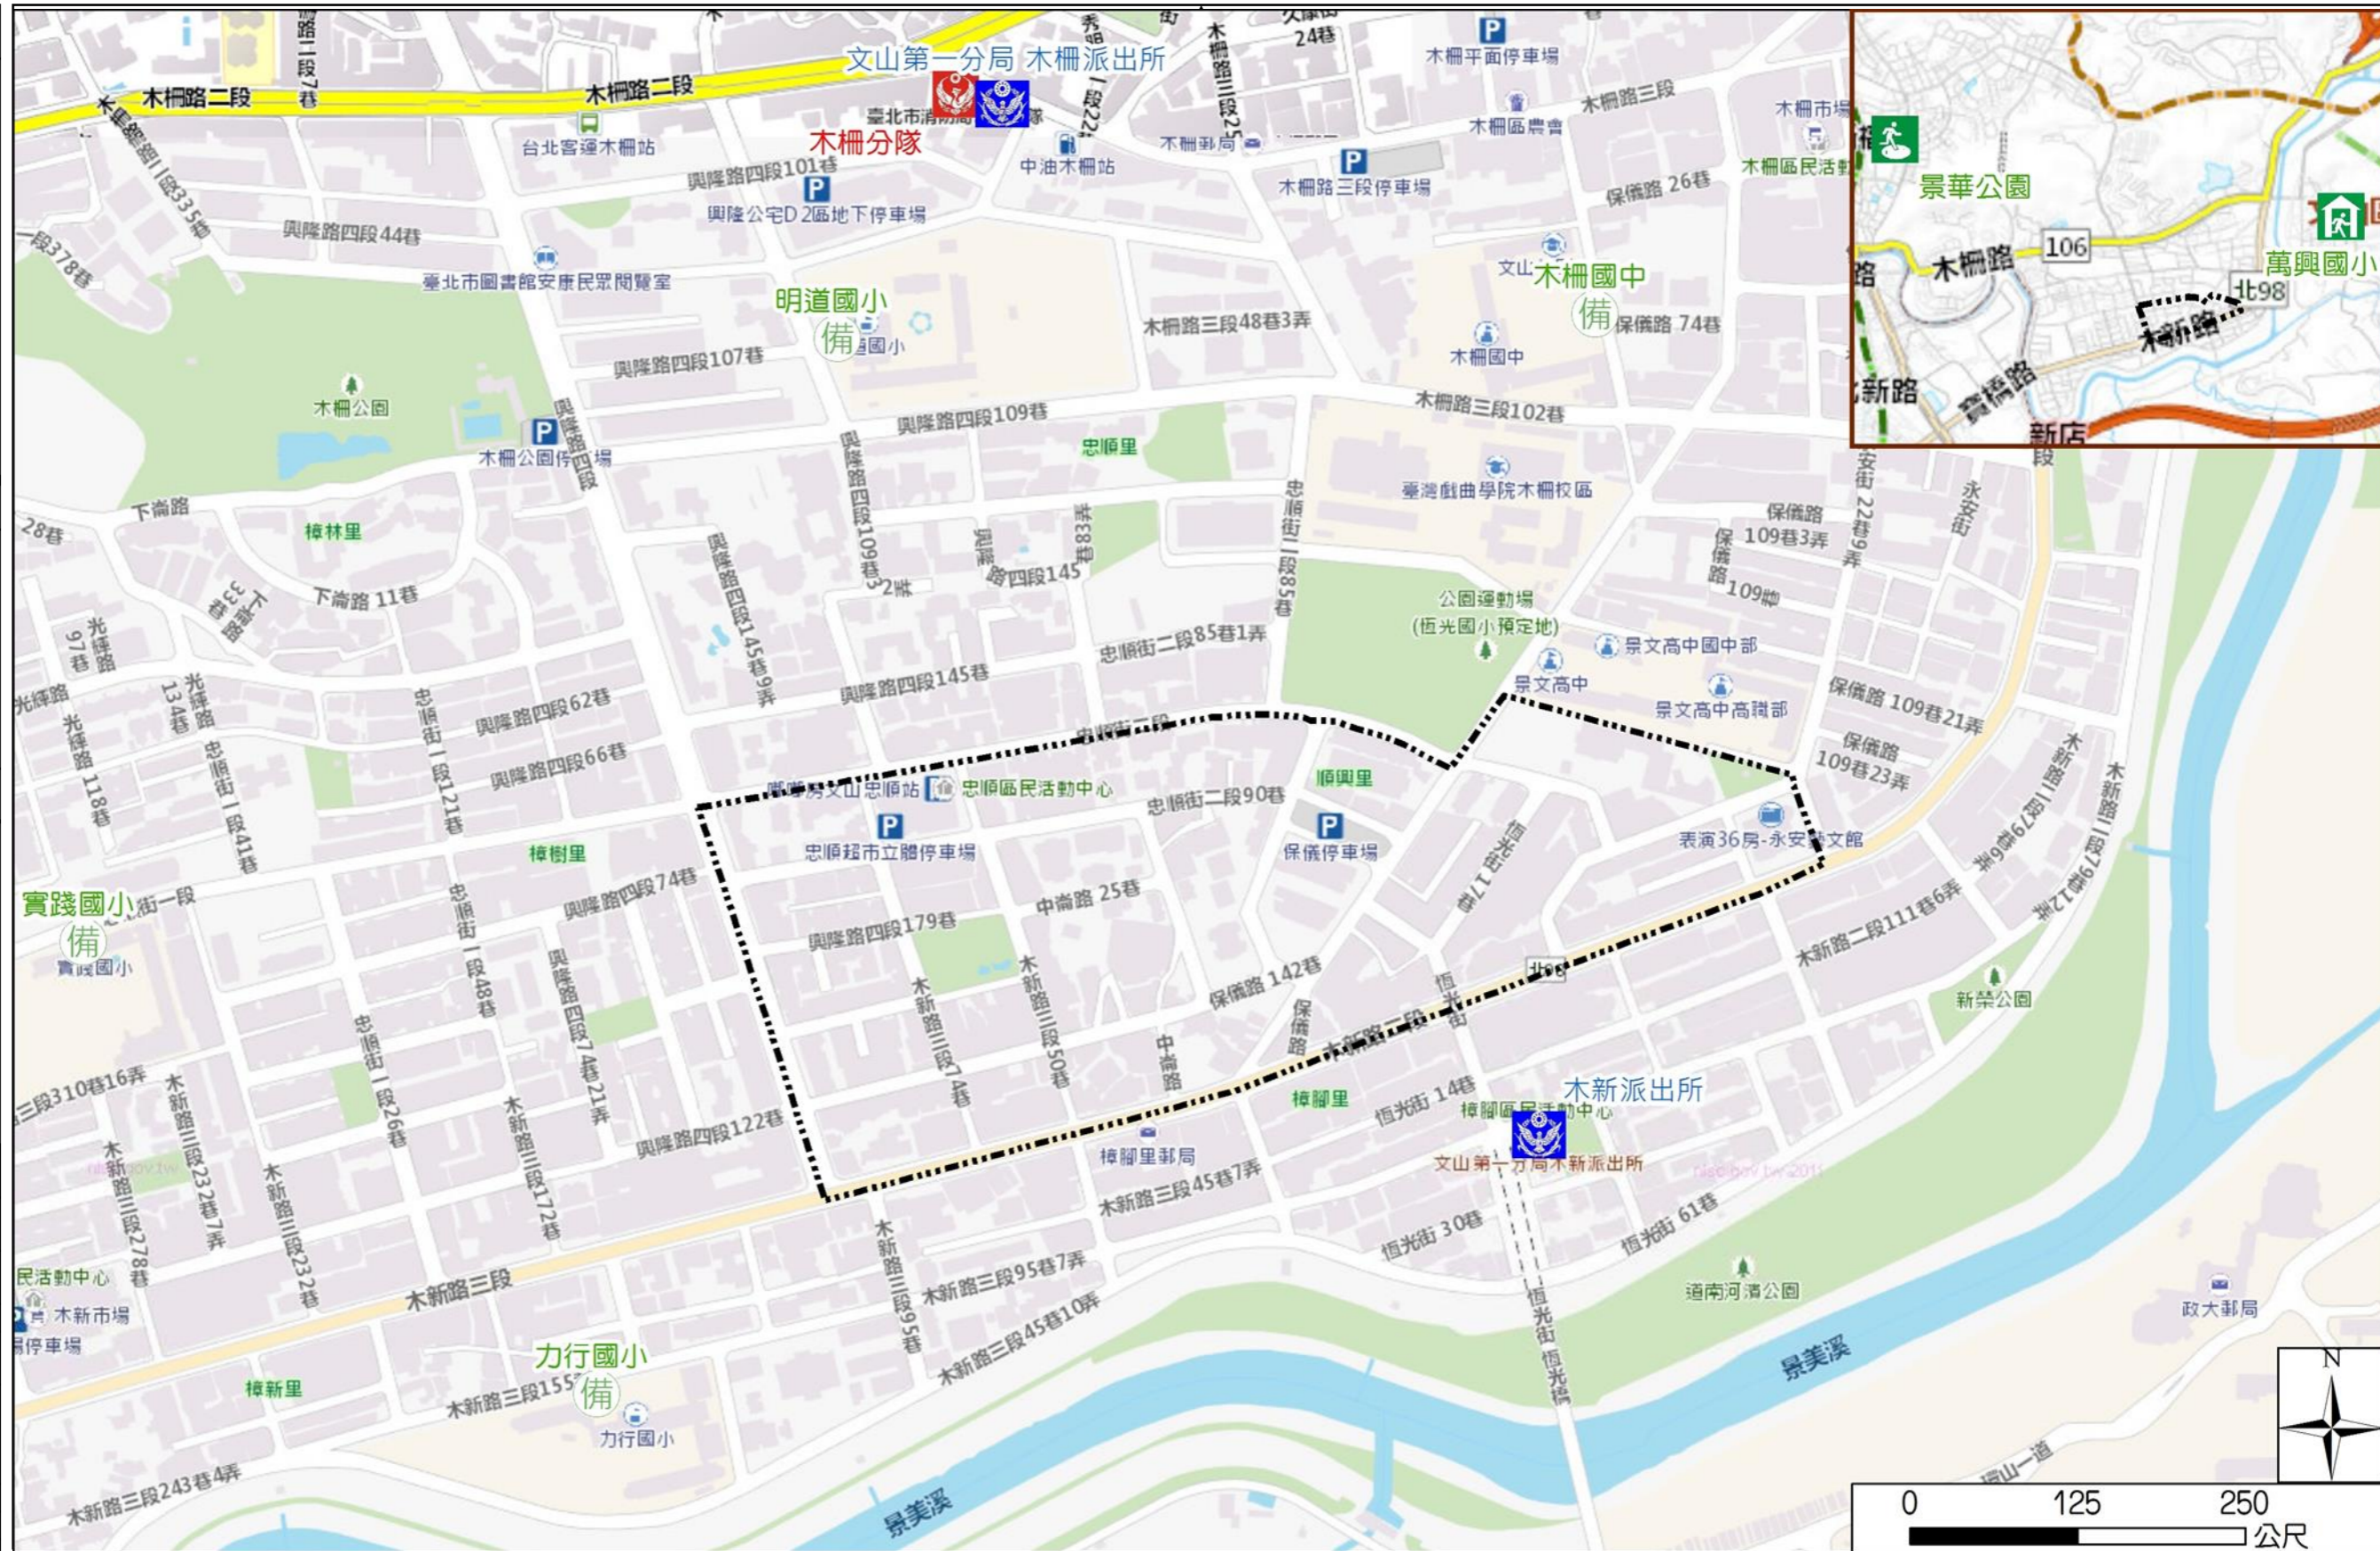

Shunxing Vil., Wenshan Dist., Taipei City Simple Evacuation Map

Emergency notification

Taipei Citizen Hotline : 1999
 Fire Department Tel. : 119
 Police Department Tel. : 110
 EOC of Wenshan Dist.
 Non-emergency number : 02-29365522
 Emergency number : 02-66290119
 Officer
 Mobile : 0972-246029
 Note: Please call this District's EOC to ensure that the evacuation shelter is open

Disaster Prevention Information Website

Taipei City Disaster Prevention Information Website

Evacuation Principle

Flood: Vertical evacuation or preventive evacuation
 Earthquake :

More disaster prevention knowledge :
 Taipei City Disaster Prevention Guide

Evacuation Shelter

Name	Jinghua Park Shelter for Earthquake
Address	Intersection of Jingxing Rd. and Jinghua St.
Capacity	1347
Contact number	02-27884255
Name	Wanxing Elementary School (School for Priority Shelter) Shelter for Flood
Address	No. 114, Sec. 2, Xiuming Rd.
Capacity	125
Contact number	02-29381721#131
Name	Mingdao Elementary School
Address	No. 61, Ln. 138, Sec. 2, Muzha Rd.
Capacity	42
Contact number	02-29392821#130
Name	Lixing Elementary School
Address	No. 7, Ln. 155, Sec. 3, Muxin Rd.
Capacity	30
Contact number	02-29363995#821