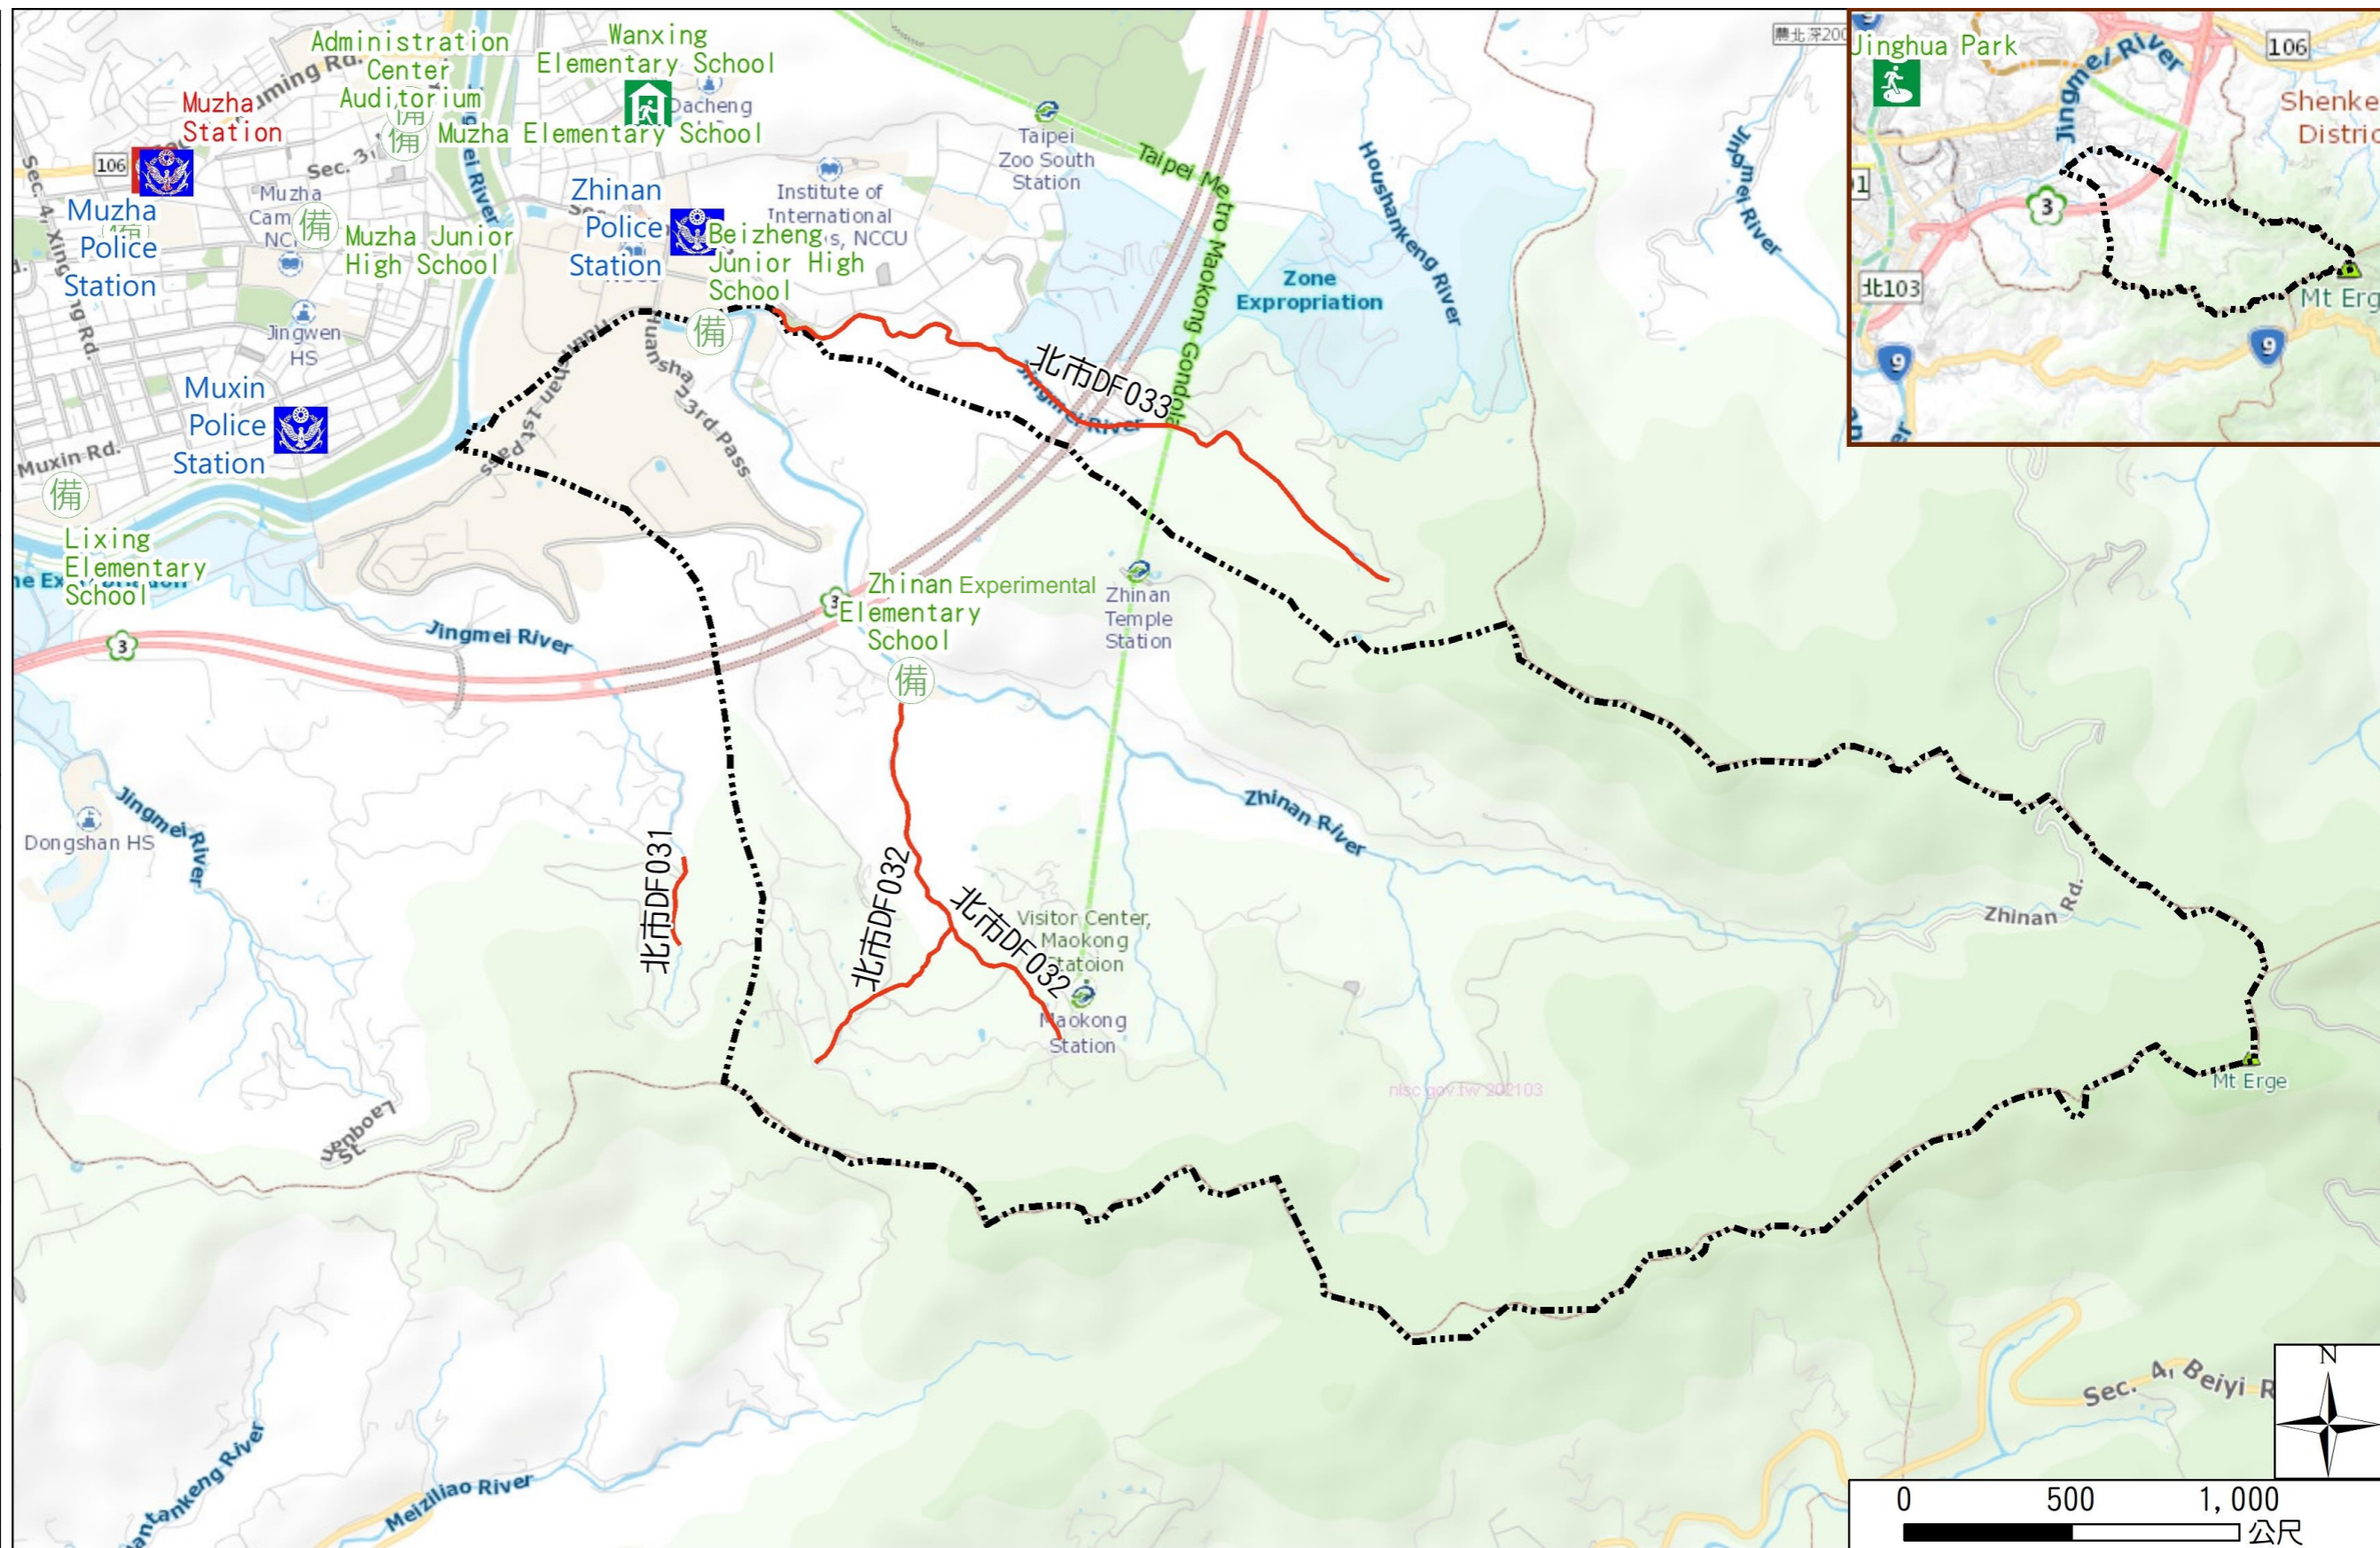

Zhinan Vil., Wenshan Dist., Taipei City Evacuation Map

Emergency notification

Taipei Citizen Hotline : 1999
Fire Department Tel. : 119
Police Department Tel. : 110
EOC of Wenshan Dist.
Non-emergency number : 02-29365522
Emergency number : 02-66290119
Officer
Mobile : 0972-246036
Note: Please call this District's EOC to ensure that the evacuation shelter is open

Disaster Prevention Information Website

Taipei City Disaster Prevention Information Website

Evacuation Principle

Flood: Vertical evacuation or preventive evacuation
Earthquake :

More disaster prevention knowledge :
Taipei City Disaster Prevention Guide

Evacuation Shelter

Name	Jinghua Park Shelter for Earthquake
Address	Intersection of Jingxing Rd. and Jinghua St.
Capacity	1347
Contact number	02-27884255
Name	Wanxing Elementary School (School for Priority Shelter) Shelter for Flood
Address	No.114, Sec. 2, Xiuming Rd.
Capacity	125
Contact number	02-29381721#131
Name	Beizheng Junior High School
Address	No.14, Ln. 2, Sec. 3, Zhinan Rd.
Capacity	20
Contact number	02-29393651#51
Name	Zhinan Experimental Elementary School
Address	No. 5-2, Ln. 38, Sec. 3, Zhinan Rd.
Capacity	20
Contact number	02-29393546#21

Legend 圖例	里界 Village Boundary	避難收容處所 Evacuation Shelter	防救災單位 Disaster Rescue Resources	重要地標 Landmark
	里界 Village Boundary	 室內避難收容處所(優先安置學校) Indoor Evacuation Shelter (School for Priority Shelter)	 警察單位 Police Department	 重要地標 Landmark
	山坡地老舊聚落 Hillside Communities	 室外避難收容處所(防災公園) Outdoor Evacuation Shelter (Disaster Prevention Park)	 消防單位 Fire Department	
	土石流潛勢溪流 Potential Debris Flow Hazard Torrent	 避難收容處所(備用) Evacuation Shelter (Backup)	 急救責任醫院 Designated Hospital (Emergency Medical Treatment)	
			 直升機起降場 Helipad