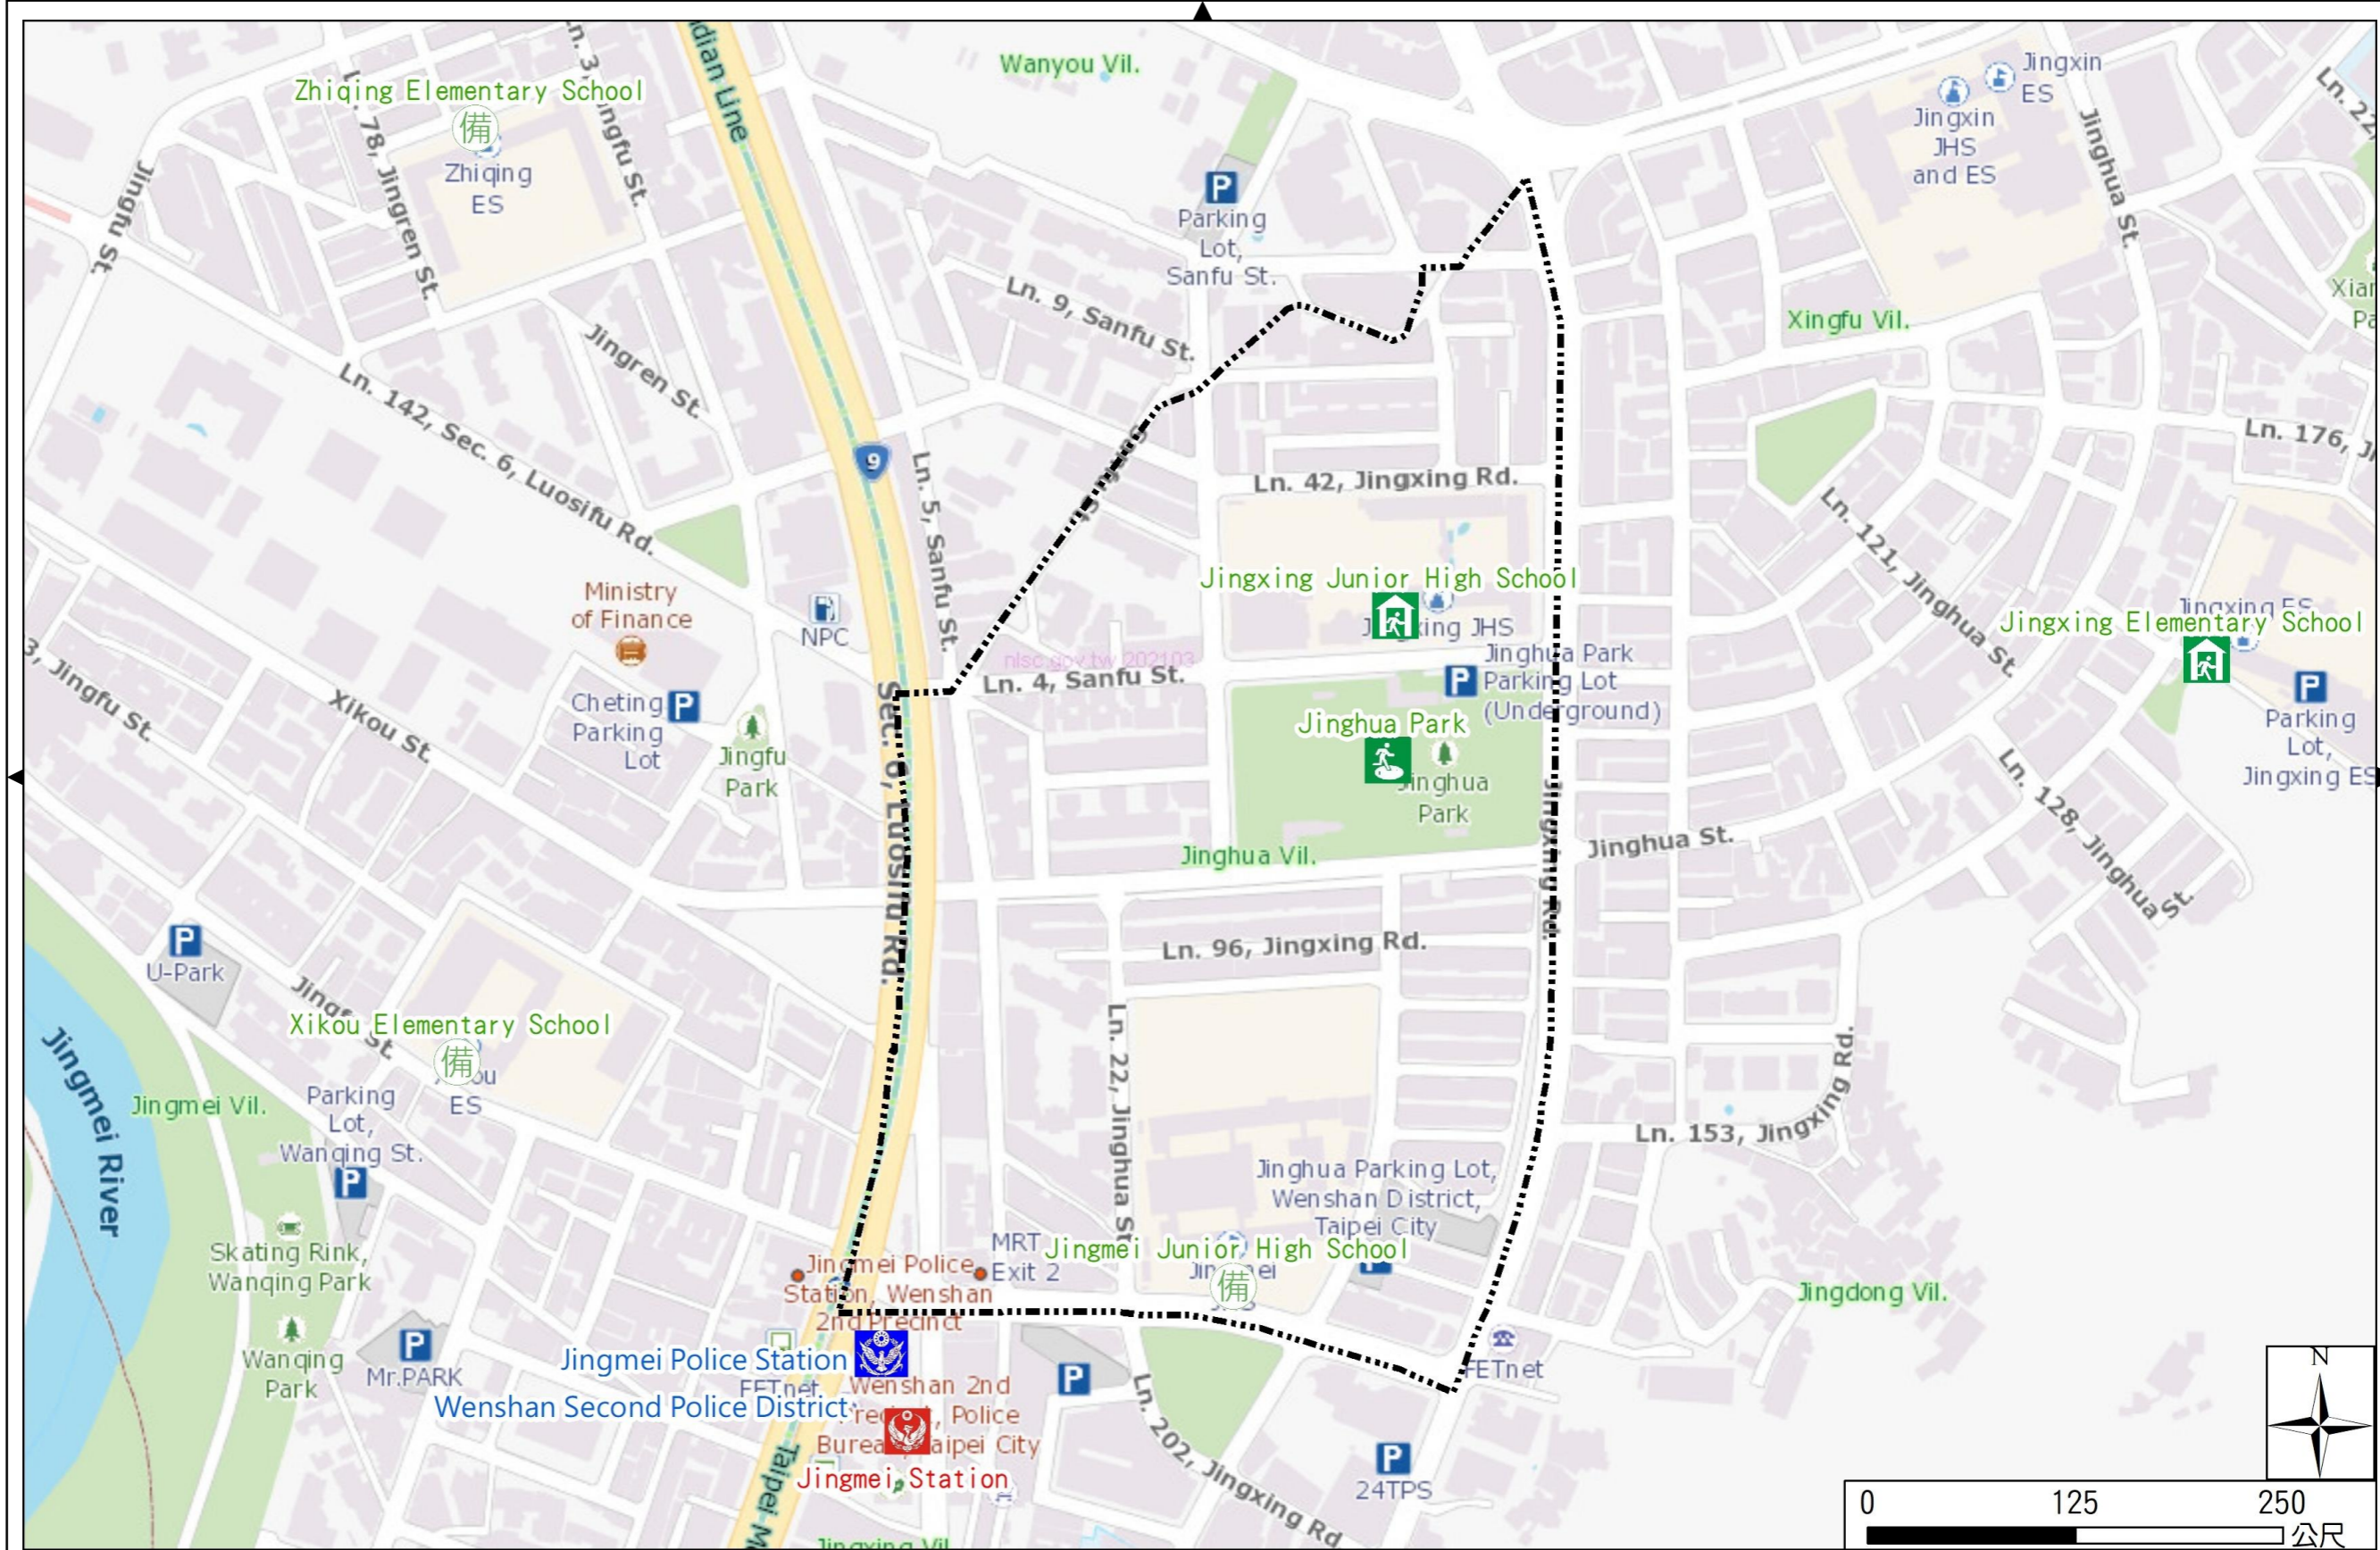

Jinghua Vil., Wenshan Dist., Taipei City Simple Evacuation Map

Emergency notification

Taipei Citizen Hotline : 1999
Fire Department Tel. : 119
Police Department Tel. : 110
EOC of Wenshan Dist.
Non-emergency number : 02-29365522
Emergency number : 02-66290119
Officer
Mobile : 0972-246006
Note: Please call this District's EOC to ensure that the evacuation shelter is open

Disaster Prevention Information Website

Taipei City Disaster Prevention Information Website

Evacuation Principle

Flood: Vertical evacuation or preventive evacuation
Earthquake :

More disaster prevention knowledge :
Taipei City Disaster Prevention Guide

Evacuation Shelter

Name	Jinghua Park Shelter for Earthquake
Address	Intersection of Jingxing Rd. and Jinghua St.
Capacity	1347
Contact number	02-27884255
Name	Jingxing Junior High School (School for Priority Shelter) Shelter for Flood and Earthquake
Address	No. 2, Ln. 46, Jingxing Rd.
Capacity	100
Contact number	02-29323794#130
Name	Jingxing Elementary School (School for Priority Shelter) Shelter for Earthquake
Address	No. 21, Ln. 150, Jinghua St.
Capacity	126
Contact number	02-29329439#730
Name	Jingmei Junior High School
Address	No. 27, Jingzhong St.
Capacity	80
Contact number	02-89353130#501

圖例 Legend	里界 Village Boundary	避難收容處所 Evacuation Shelter	防救災單位 Disaster Rescue Resources	重要地標 Landmark	
	里界 Village Boundary	室內避難收容處所(優先安置學校) Indoor Evacuation Shelter (School for Priority Shelter) 室外避難收容處所(防災公園) Outdoor Evacuation Shelter (Disaster Prevention Park) 避難收容處所(備用) Evacuation Shelter (Backup)	警察單位 Police Department 消防單位 Fire Department 急救責任醫院 Designated Hospital (Emergency Medical Treatment)	直升機起降場 Helipad	重要地標 Landmark

Made by the Wenshan District Office, Taipei City in January, 2022