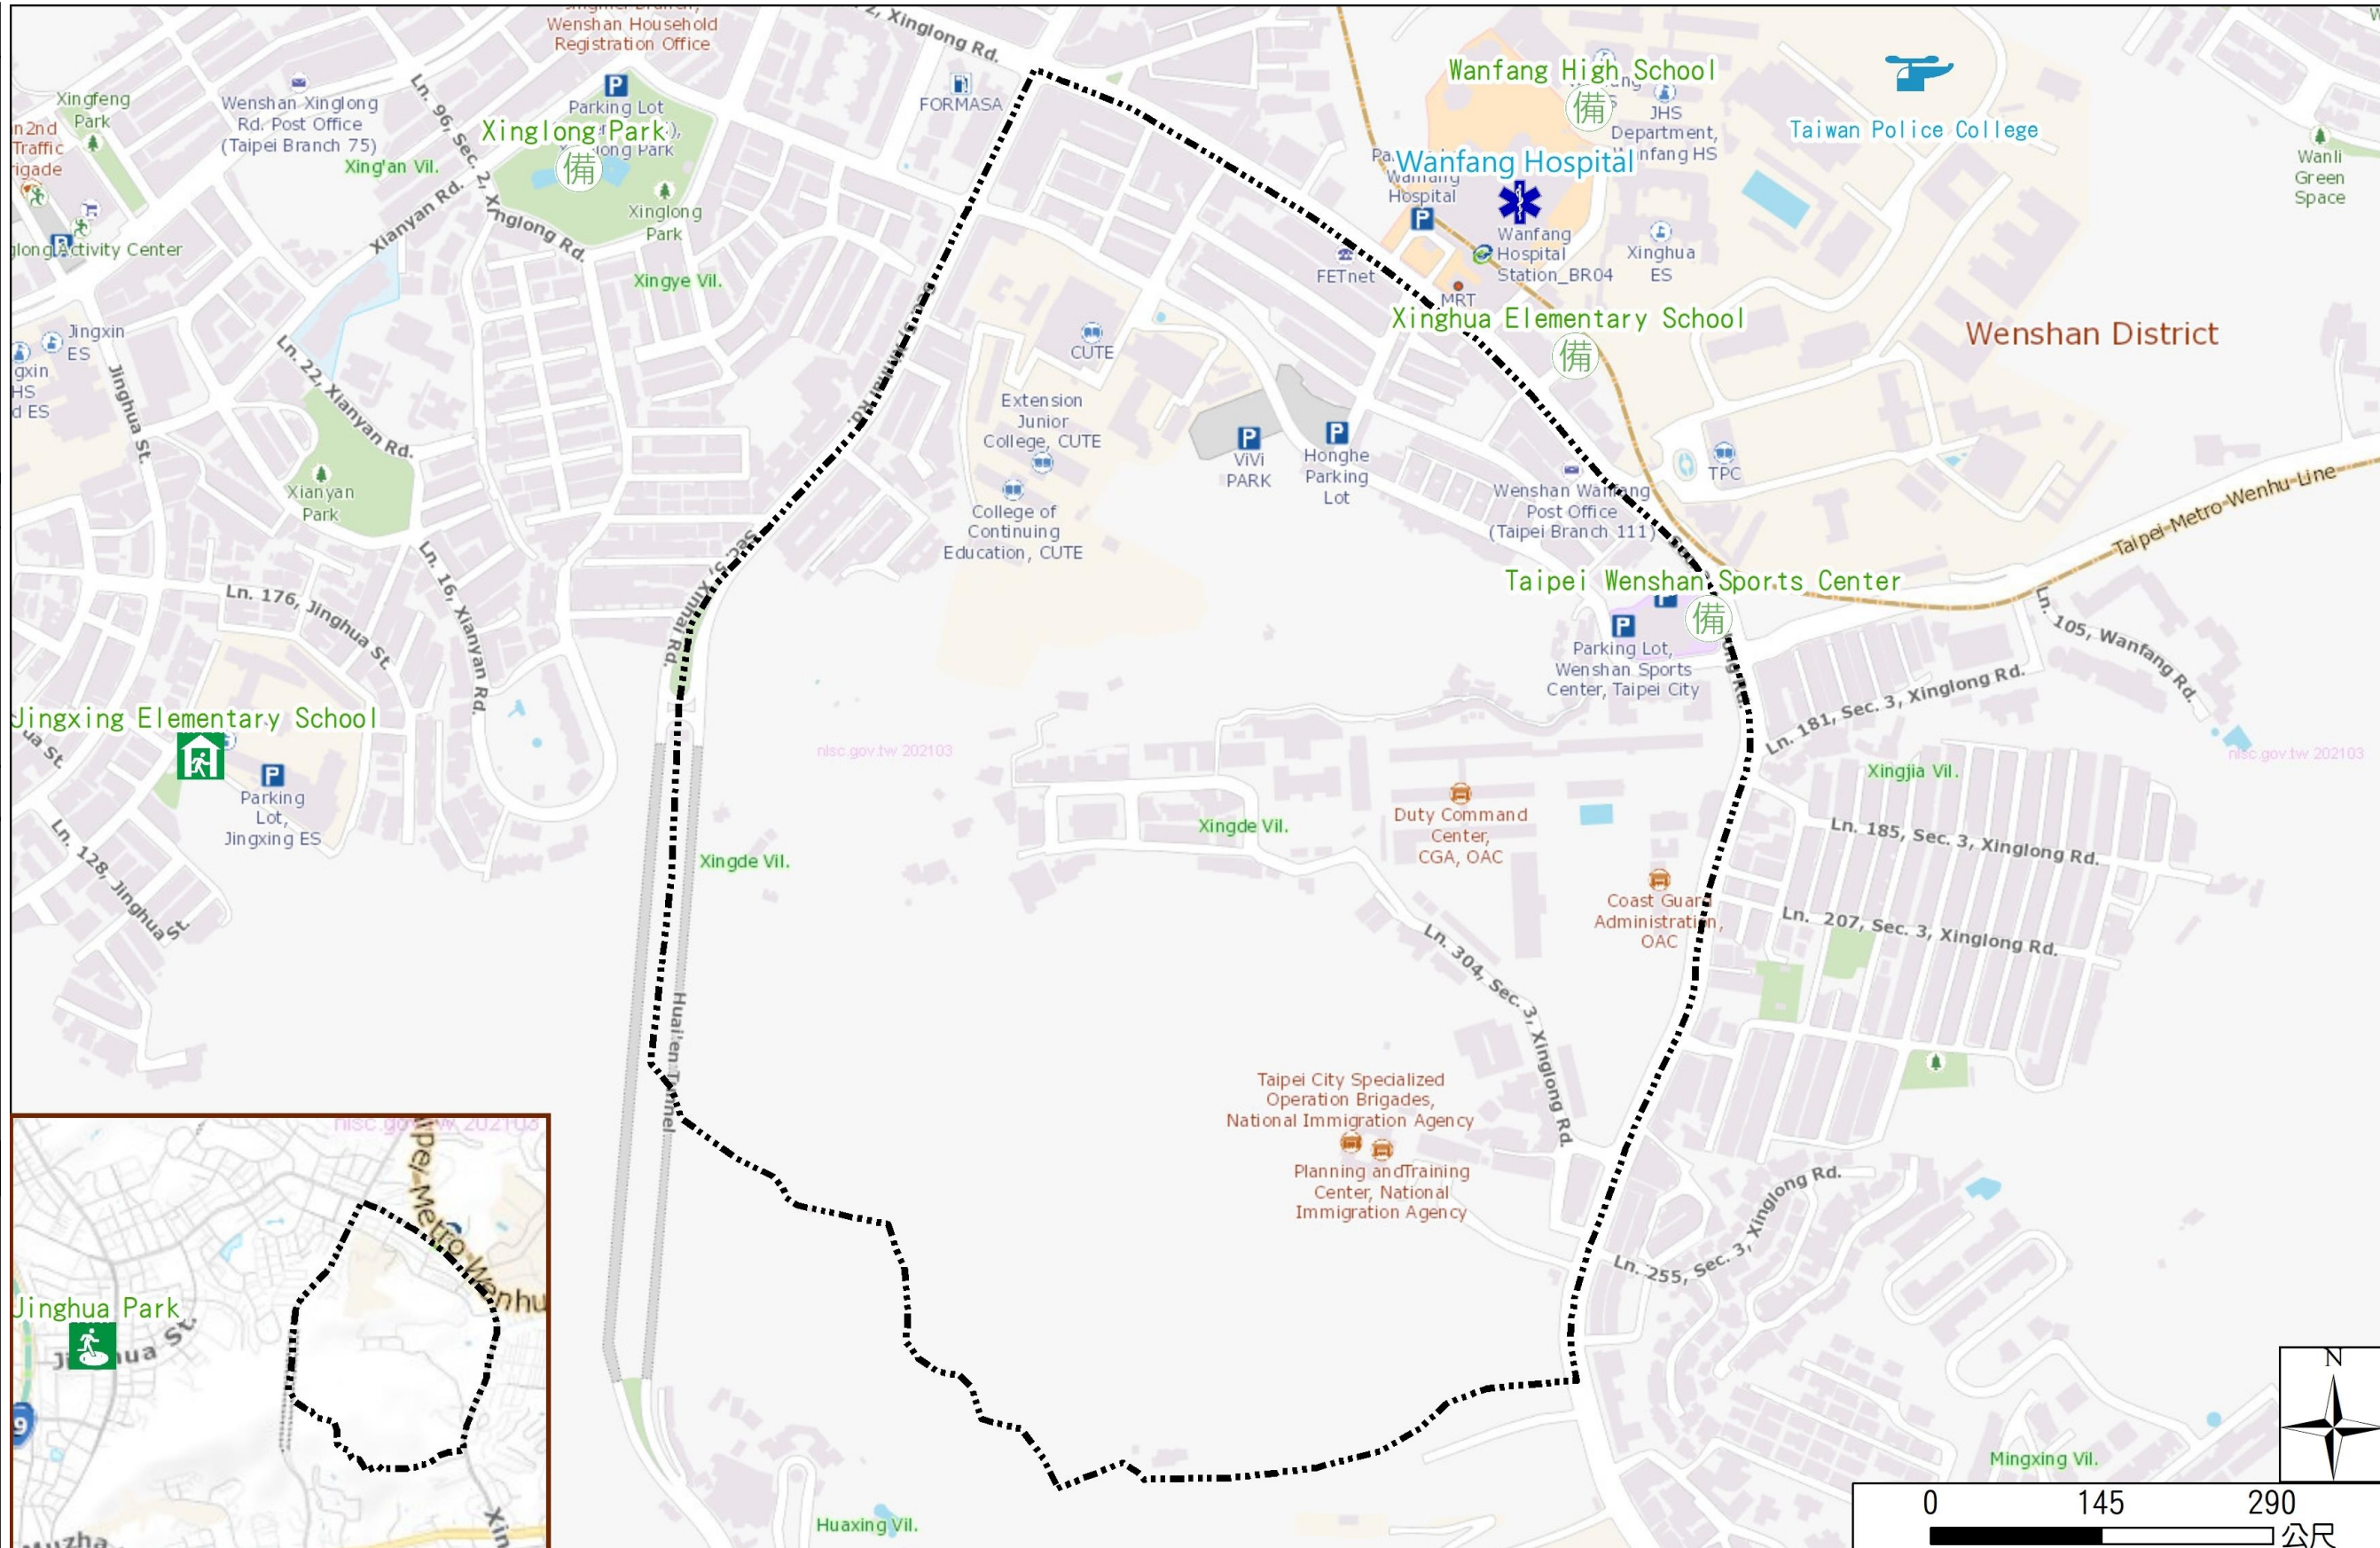

Xingde Vil., Wenshan Dist., Taipei City Simple Evacuation Map

Emergency notification

Taipei Citizen Hotline : 1999
Fire Department Tel. : 119
Police Department Tel. : 110
EOC of Wenshan Dist.
Non-emergency number : 02-29365522
Emergency number : 02-66290119 02-8661-5818
Officer
Mobile : 0972-246016
Note: Please call this District's EOC to ensure that the evacuation shelter is open

Disaster Prevention Information Website

Taipei City Disaster Prevention Information Website

Evacuation Principle

Flood: Vertical evacuation or preventive evacuation
Earthquake :

More disaster prevention knowledge :
Taipei City Disaster Prevention Guide

Evacuation Shelter

Name	Jinghua Park Shelter for Earthquake
Address	Intersection of Jingxing Rd. and Jinghua St.
Capacity	1347
Contact	02-27884255
Name	Jingxing Elementary School (School for Priority Shelter) Shelter for Earthquake
Address	No. 21, Ln. 150, Jinghua St.
Capacity	126
Contact	02-29329439#730
Name	Taipei Wenshan Sports Center
Address	No. 222, Sec. 3, Xinglong Rd.
Capacity	189
Contact	02-22308268#211
Name	Xinghua Elementary School
Address	NO. 6, Ln. 125, Sec. 3, Xinglong Rd.
Capacity	30
Contact	02-22393070#130

Legend 圖例

里界 Village Boundary	避難收容處所 Evacuation Shelter	防救災單位 Disaster Rescue Resources	重要地標 Landmark
里界 Village Boundary	室內避難收容處所(優先安置學校) Indoor Evacuation Shelter (School for Priority Shelter)	警察單位 Police Department	重要地標 Landmark
易積水地區 Flood-prone	室外避難收容處所(防災公園) Outdoor Evacuation Shelter (Disaster Prevention Park)	消防單位 Fire Department	
	避難收容處所(備用) Evacuation Shelter (Backup)	急救責任醫院 Designated Hospital (Emergency Medical Treatment)	
		直升機起降場 Helipad