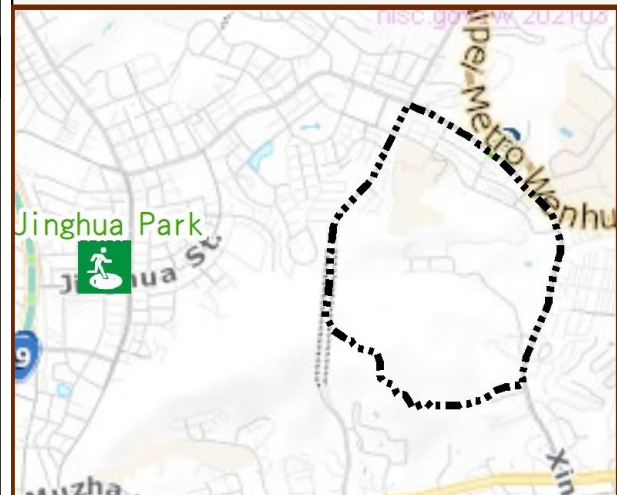

## Evacuation Shelter

Name	Jinghua Park Shelter for Earthquake
Address	Intersection of Jingxing Rd. and Jinghua St.
Capacity	1347
Contact	02-27884255
Name	Jingxing Elementary School (School for Priority Shelter) Shelter for Earthquake
Address	No. 21, Ln. 150, Jinghua St.
Capacity	126
Contact	02-29329439#730
Name	Taipei Wenshan Sports Center
Address	No. 222, Sec. 3, Xinglong Rd.
Capacity	189
Contact	02-22308268#211
Name	Xinghua Elementary School
Address	NO. 6, Ln. 125, Sec. 3, Xinglong Rd.
Capacity	30
Contact	02-22393070#130