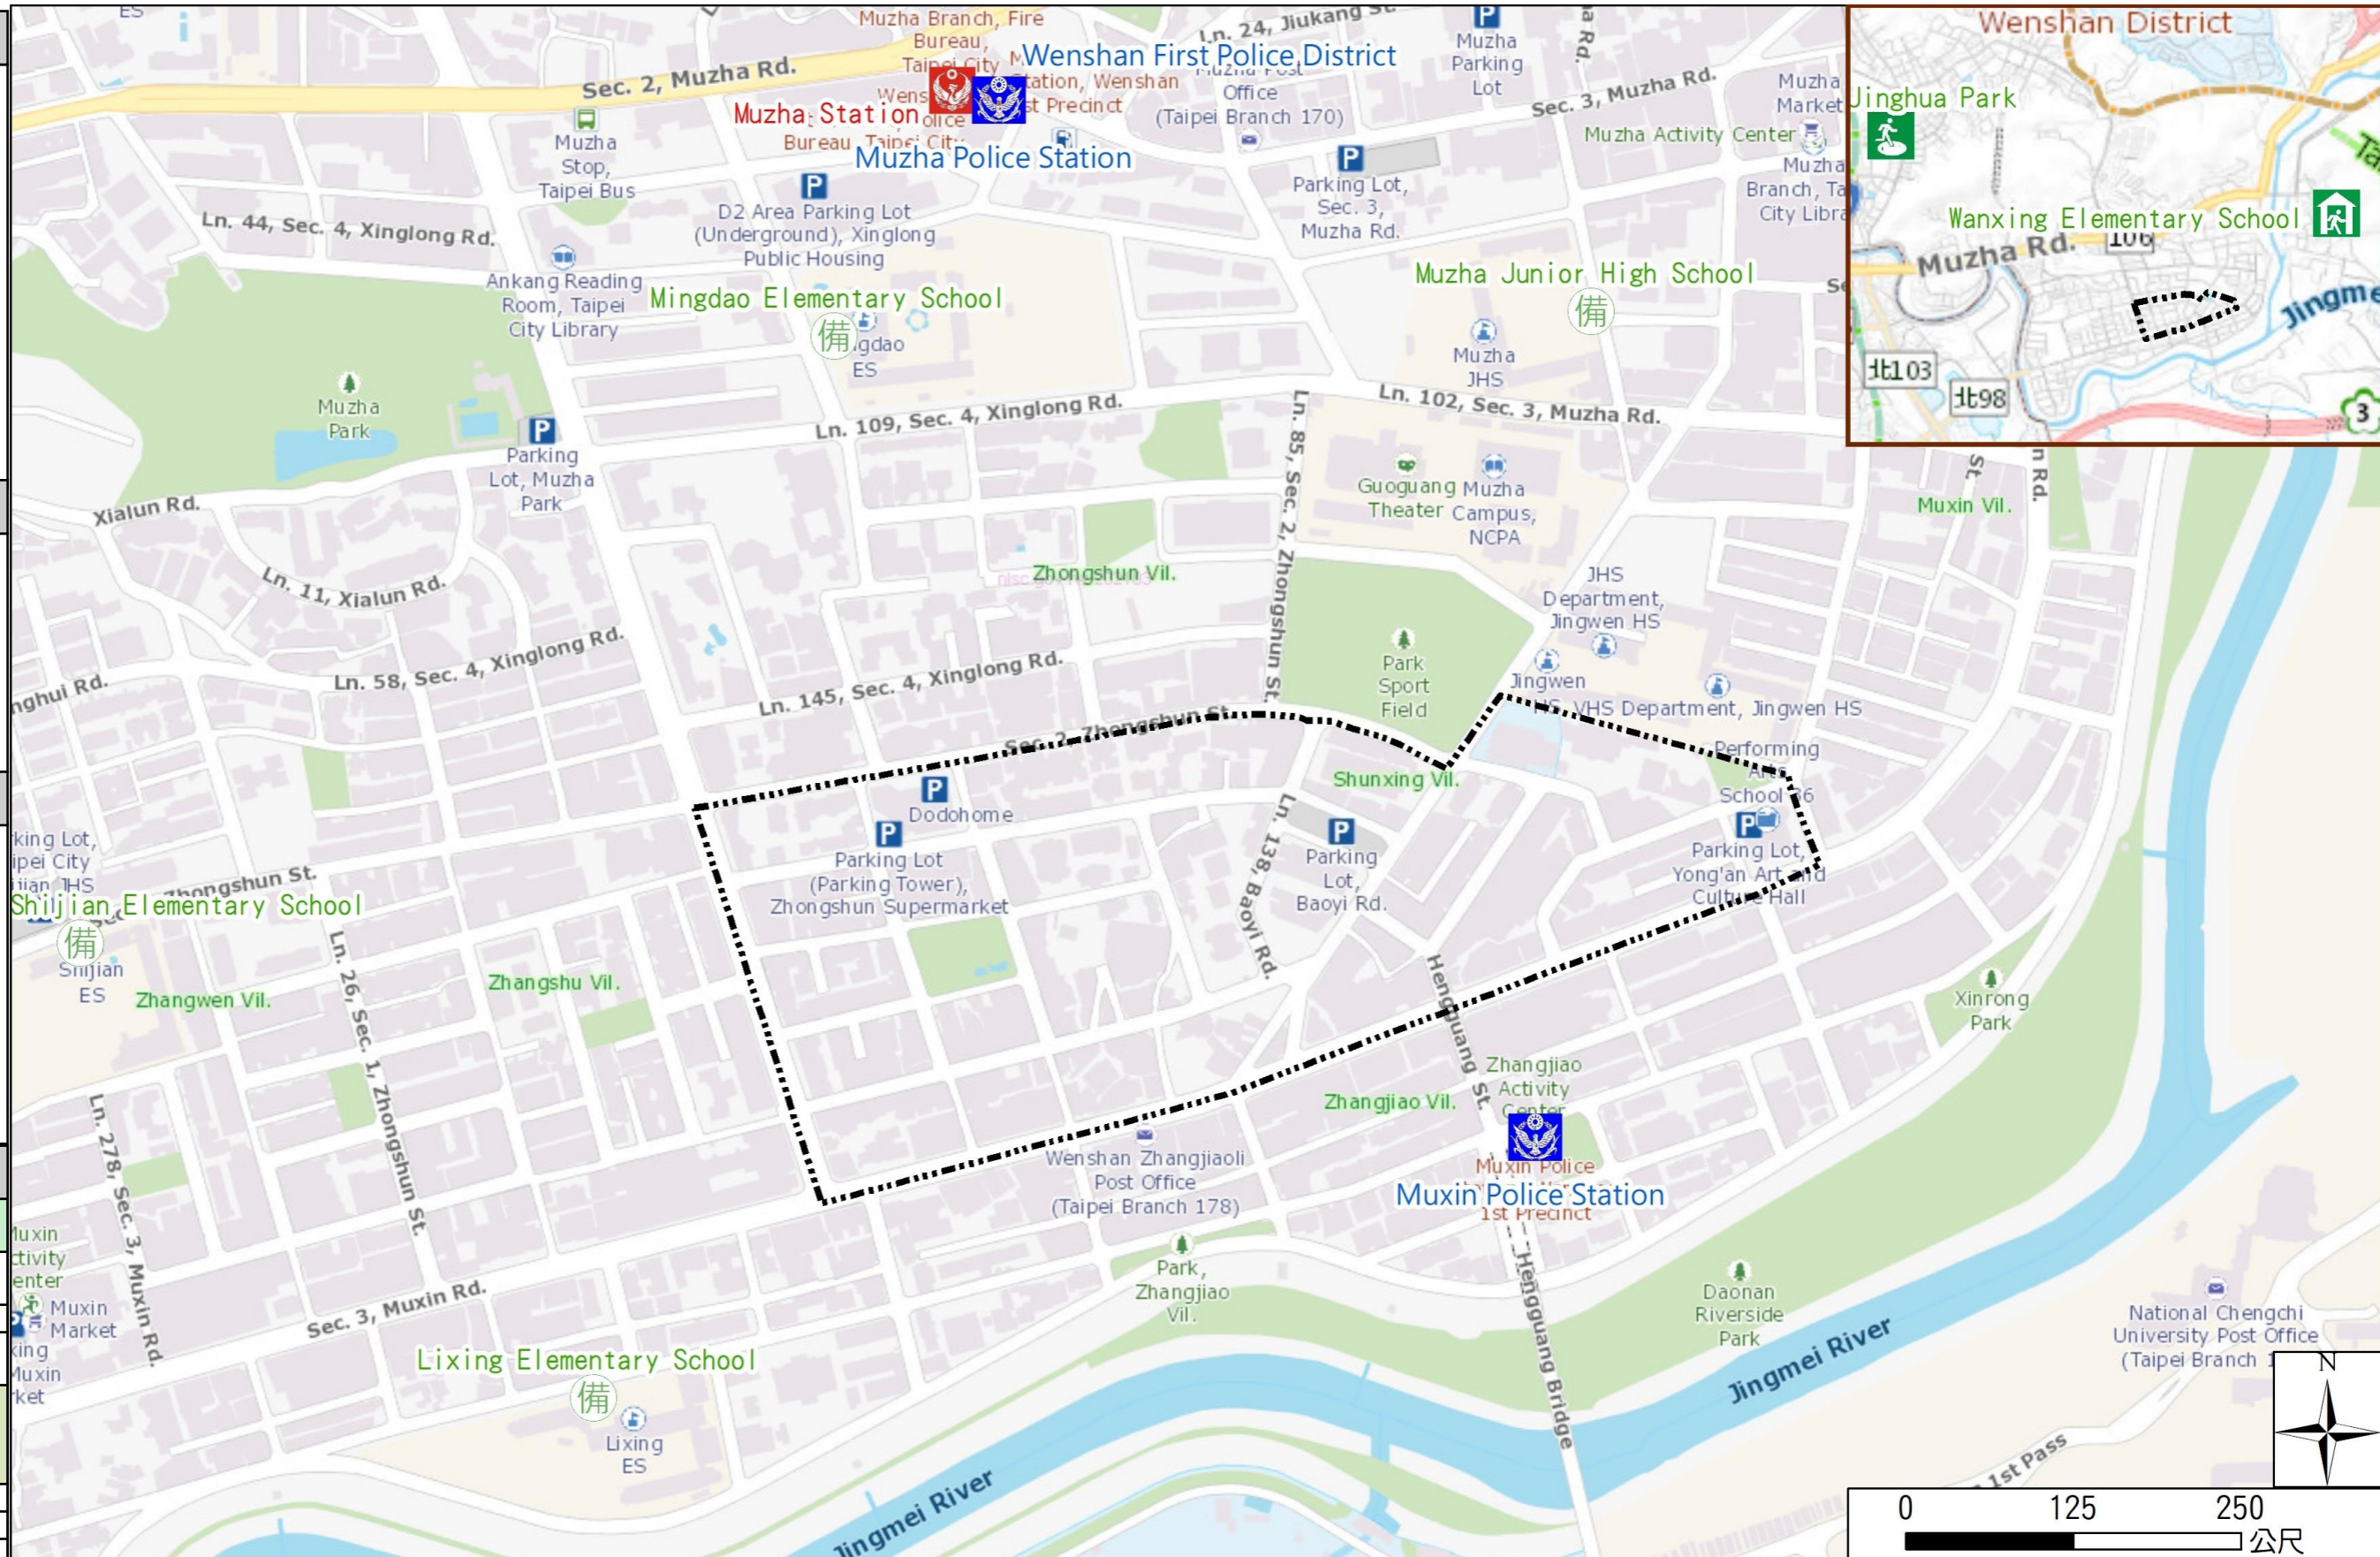

Shunxing Vil., Wenshan Dist., Taipei City Evacuation Map

Emergency notification

Taipei Citizen Hotline : 1999
 Fire Department Tel. : 119
 Police Department Tel. : 110
 EOC of Wenshan Dist.
 Non-emergency number : 02-29365522
 Emergency number : 02-66290119
 Officer
 Mobile : 0972-246029
 Note: Please call this District's EOC to ensure that the evacuation shelter is open

Disaster Prevention Information Website

[Taipei City Disaster Prevention Information Website](#)

Evacuation Principle

Flood: Vertical evacuation or preventive evacuation
 Earthquake :

More disaster prevention knowledge :
[Taipei City Disaster Prevention Guide](#)

Evacuation Shelter

Name	Jinghua Park Shelter for Earthquake
Address	Intersection of Jingxing Rd. and Jinghua St.
Capacity	1347
Contact number	02-27884255
Name	Wanxing Elementary School (School for Priority Shelter) Shelter for Flood
Address	No. 114, Sec. 2, Xiuming Rd.
Capacity	125
Contact number	02-29381721#131
Name	Mingdao Elementary School
Address	No. 61, Ln. 138, Sec. 2, Muzha Rd.
Capacity	42
Contact number	02-29392821#130
Name	Lixing Elementary School
Address	No. 7, Ln. 155, Sec. 3, Muxin Rd.
Capacity	30
Contact number	02-29363995#821