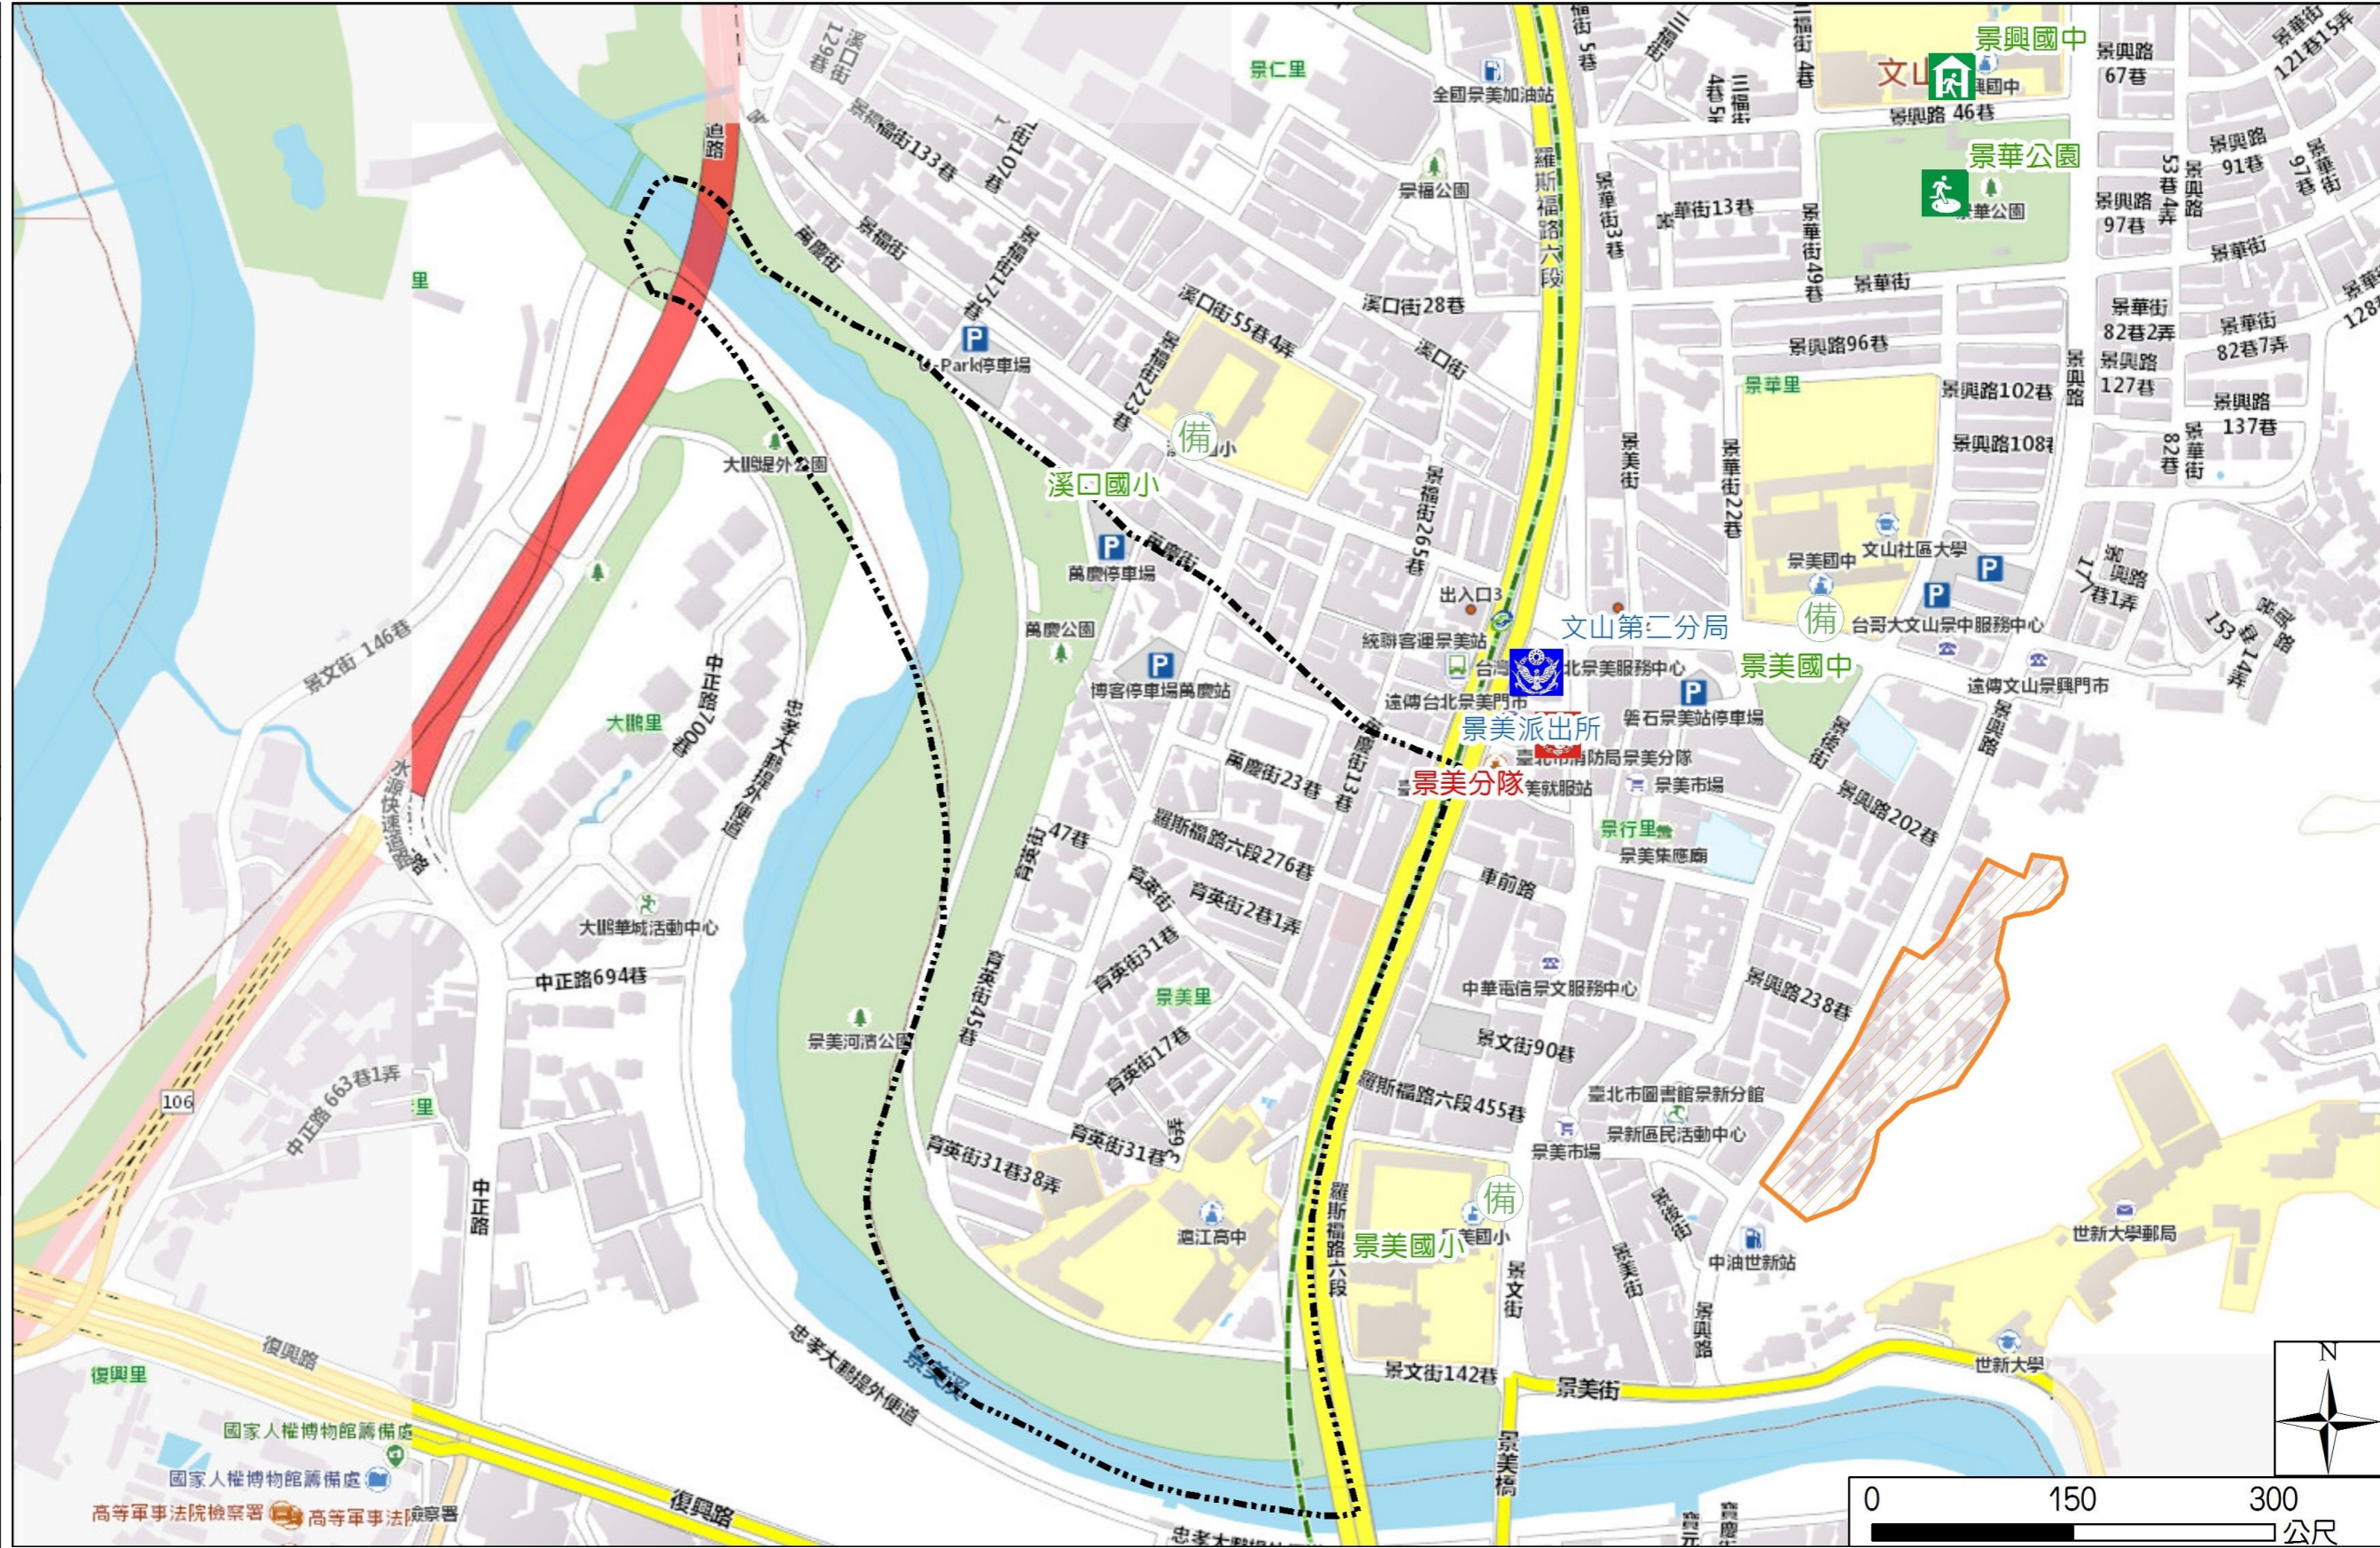

Jingmei Vil., Wenshan Dist., Taipei City Simple Evacuation Map

Emergency notification

Taipei Citizen Hotline : 1999
 Fire Department Tel. : 119
 Police Department Tel. : 110
 EOC of Wenshan Dist.
 Non-emergency number : 02-29365522
 Emergency number : 02-66290119
 Officer
 Mobile : 0972-246003
 Note: Please call this District's EOC to ensure that the evacuation shelter is open

Disaster Prevention Information Website

Taipei City Disaster Prevention Information Website

Evacuation Principle

Flood: Vertical evacuation or preventive evacuation
 Earthquake :

More disaster prevention knowledge :
 Taipei City Disaster Prevention Guide

Evacuation Shelter

Name	Jinghua Park Shelter for Earthquake
Address	Intersection of Jingxing Rd. and Jinghua St.
Capacity	1347
Contact number	02-27884255
Name	Jingxing Junior High School (School for Priority Shelter) Shelter for Flood and Earthquake
Address	No. 2, Ln. 46, Jingxing Rd.
Capacity	100
Contact number	02-29323794#130
Name	Xikou Elementary School
Address	No. 225, Jingfu St.
Capacity	90
Contact number	02-29350955#715
Name	Jingmei Elementary School
Address	No. 108, Jingwen St.
Capacity	74
Contact number	02-29322151#130