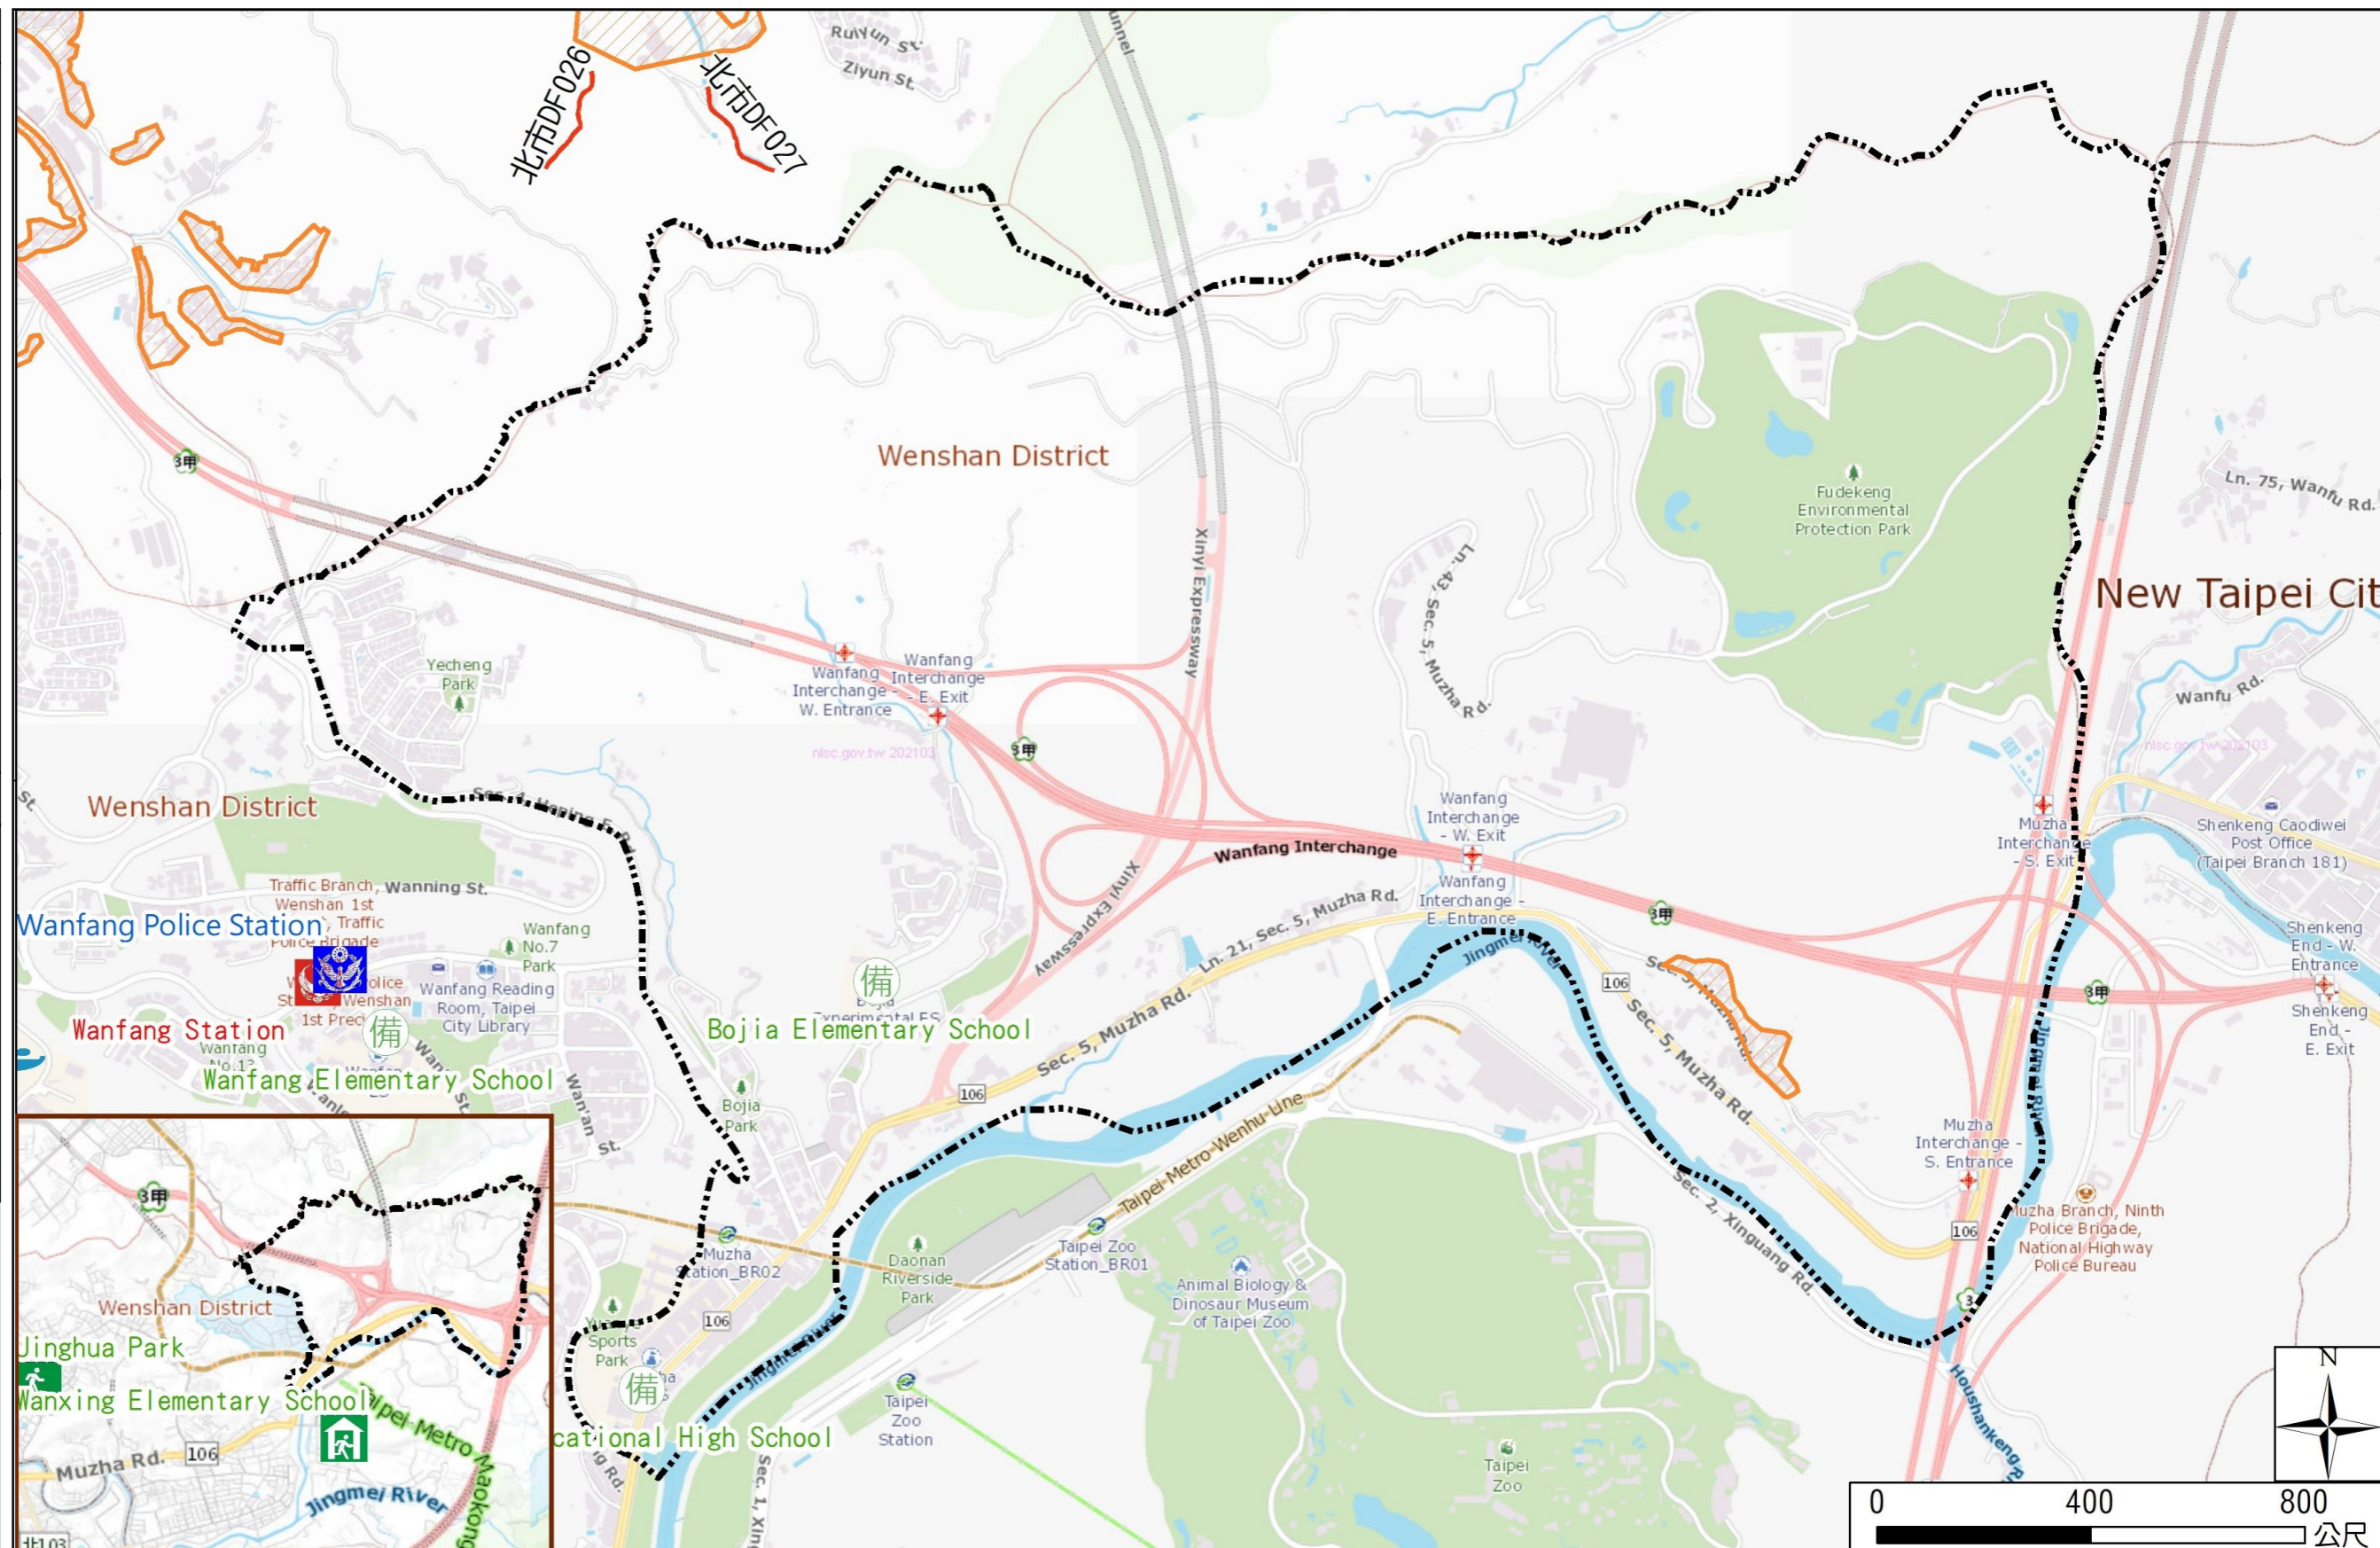

Bojia Vil., Wenshan Dist., Taipei City Evacuation Map

Emergency notification

Taipei Citizen Hotline : 1999
Fire Department Tel. : 119
Police Department Tel. : 110
EOC of Wenshan Dist.
Non-emergency number : 02-29365522
Emergency number : 02-66290119
02-86615818
Officer Mobile : 0972-246053
Note: Please call this District's EOC to ensure that the evacuation shelter is open

Disaster Prevention Information Website

[Taipei City Disaster Prevention Information Website](#)

Evacuation Principle

Flood: Vertical evacuation or preventive evacuation
Earthquake :

More disaster prevention knowledge : [Taipei City Disaster Prevention Guide](#)

Evacuation Shelter

Name	Jinghua Park Shelter for Earthquake
Address	Intersection of Jingxing Rd. and Jinghua St.
Capacity	1347
Contact number	02-27884255
Name	Wanxing Elementary School (School for Priority Shelter) Shelter for Flood
Address	No. 114, Sec. 2, Xiuming Rd.
Capacity	125
Contact number	02-29381721#131
Name	Bo-Jia Experimental Primary School
Address	No. 14-1, Ln. 159, Sec. 4, Muzha Rd.
Capacity	30
Contact number	02-22302585#121
Name	Muzha Vocational High School
Address	No. 77, Sec. 4, Muzha Rd.
Capacity	169
Contact number	02-22300506#601

Legend 圖例	里界 Village Boundary	避難收容處所 Evacuation Shelter	防救災單位 Disaster Rescue Resources	重要地標 Landmark
	里界 Village Boundary	 室內避難收容處所(優先安置學校) Indoor Evacuation Shelter (School for Priority Shelter)	 警察單位 Police Department	 重要地標 Landmark
	山坡地老舊聚落 Hillside Communities	 室外避難收容處所(防災公園) Outdoor Evacuation Shelter (Disaster Prevention Park)	 消防單位 Fire Department	
	土石流潛勢溪流 Potential Debris Flow Hazard Torrent	 避難收容處所(備用) Evacuation Shelter (Backup)	 急救責任醫院 Designated Hospital (Emergency Medical Treatment)	
			 直升機起降場 Helipad