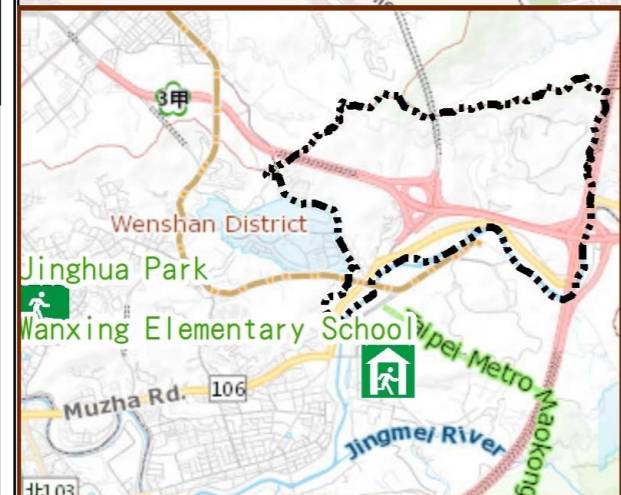

Bojia Vil., Wenshan Dist., Taipei City Evacuation Map

Emergency notification

Taipei Citizen Hotline : 1999
Fire Department Tel. : 119
Police Department Tel. : 110
EOC of Wenshan Dist.
Non-emergency number : 02-29365522
Emergency number : 02-66290119
02-86615818
Officer Mobile : 0972-246053
Note: Please call this District's EOC to ensure that the evacuation shelter is open

Disaster Prevention Information Website

[Taipei City Disaster Prevention Information Website](#)

Evacuation Principle

Flood: Vertical evacuation or preventive evacuation
Earthquake :

More disaster prevention knowledge : [Taipei City Disaster Prevention Guide](#)

Evacuation Shelter

Name	Jinghua Park Shelter for Earthquake
Address	Intersection of Jingxing Rd. and Jinghua St.
Capacity	1347
Contact number	02-27884255
Name	Wanxing Elementary School (School for Priority Shelter) Shelter for Flood
Address	No. 114, Sec. 2, Xiuming Rd.
Capacity	125
Contact number	02-29381721#131
Name	Bo-Jia Experimental Primary School
Address	No. 14-1, Ln. 159, Sec. 4, Muzha Rd.
Capacity	30
Contact number	02-22302585#121
Name	Muzha Vocational High School
Address	No. 77, Sec. 4, Muzha Rd.
Capacity	169
Contact number	02-22300506#601

Legend 圖例	里界 Village Boundary	避難收容處所 Evacuation Shelter	防救災單位 Disaster Rescue Resources	重要地標 Landmark
	里界 Village Boundary	 室內避難收容處所(優先安置學校) Indoor Evacuation Shelter (School for Priority Shelter)	 警察單位 Police Department	 重要地標 Landmark
	山坡地老舊聚落 Hillside Communities	 室外避難收容處所(防災公園) Outdoor Evacuation Shelter (Disaster Prevention Park)	 消防單位 Fire Department	
	土石流潛勢溪流 Potential Debris Flow Hazard Torrent	 避難收容處所(備用) Evacuation Shelter (Backup)	 急救責任醫院 Designated Hospital (Emergency Medical Treatment)	
			 直升機起降場 Helipad