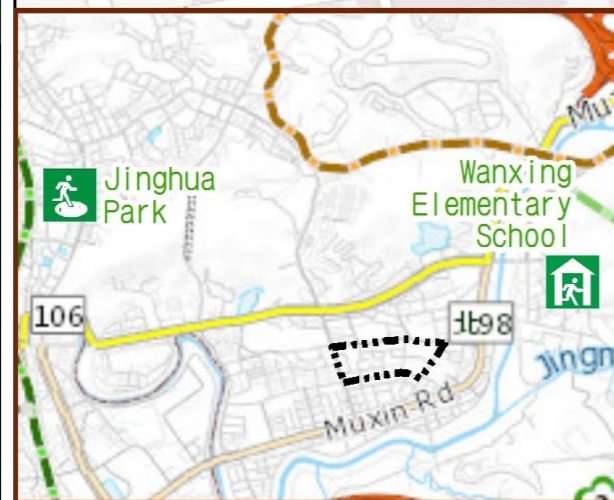

## Evacuation Shelter

Name	Jinghua Park Shelter for Earthquake
Address	Intersection of Jingxing Rd. and Jinghua St.
Capacity	1347
Contact number	02-27884255
Name	Wanxing Elementary School (School for Priority Shelter) Shelter for Flood
Address	No.114, Sec. 2, Xiuming Rd.
Capacity	125
Contact Number	02-29381721#130
Name	Mingdao Elementary School
Address	No. 61, Ln. 138, Sec. 2, Muzha Rd.
Capacity	42
Contact Number	02-29392821#130
Name	Muzha Junior High School
Address	No.12, Ln. 102, Sec. 3, Muzha Rd.
Capacity	30
Contact Number	02-29393031#600