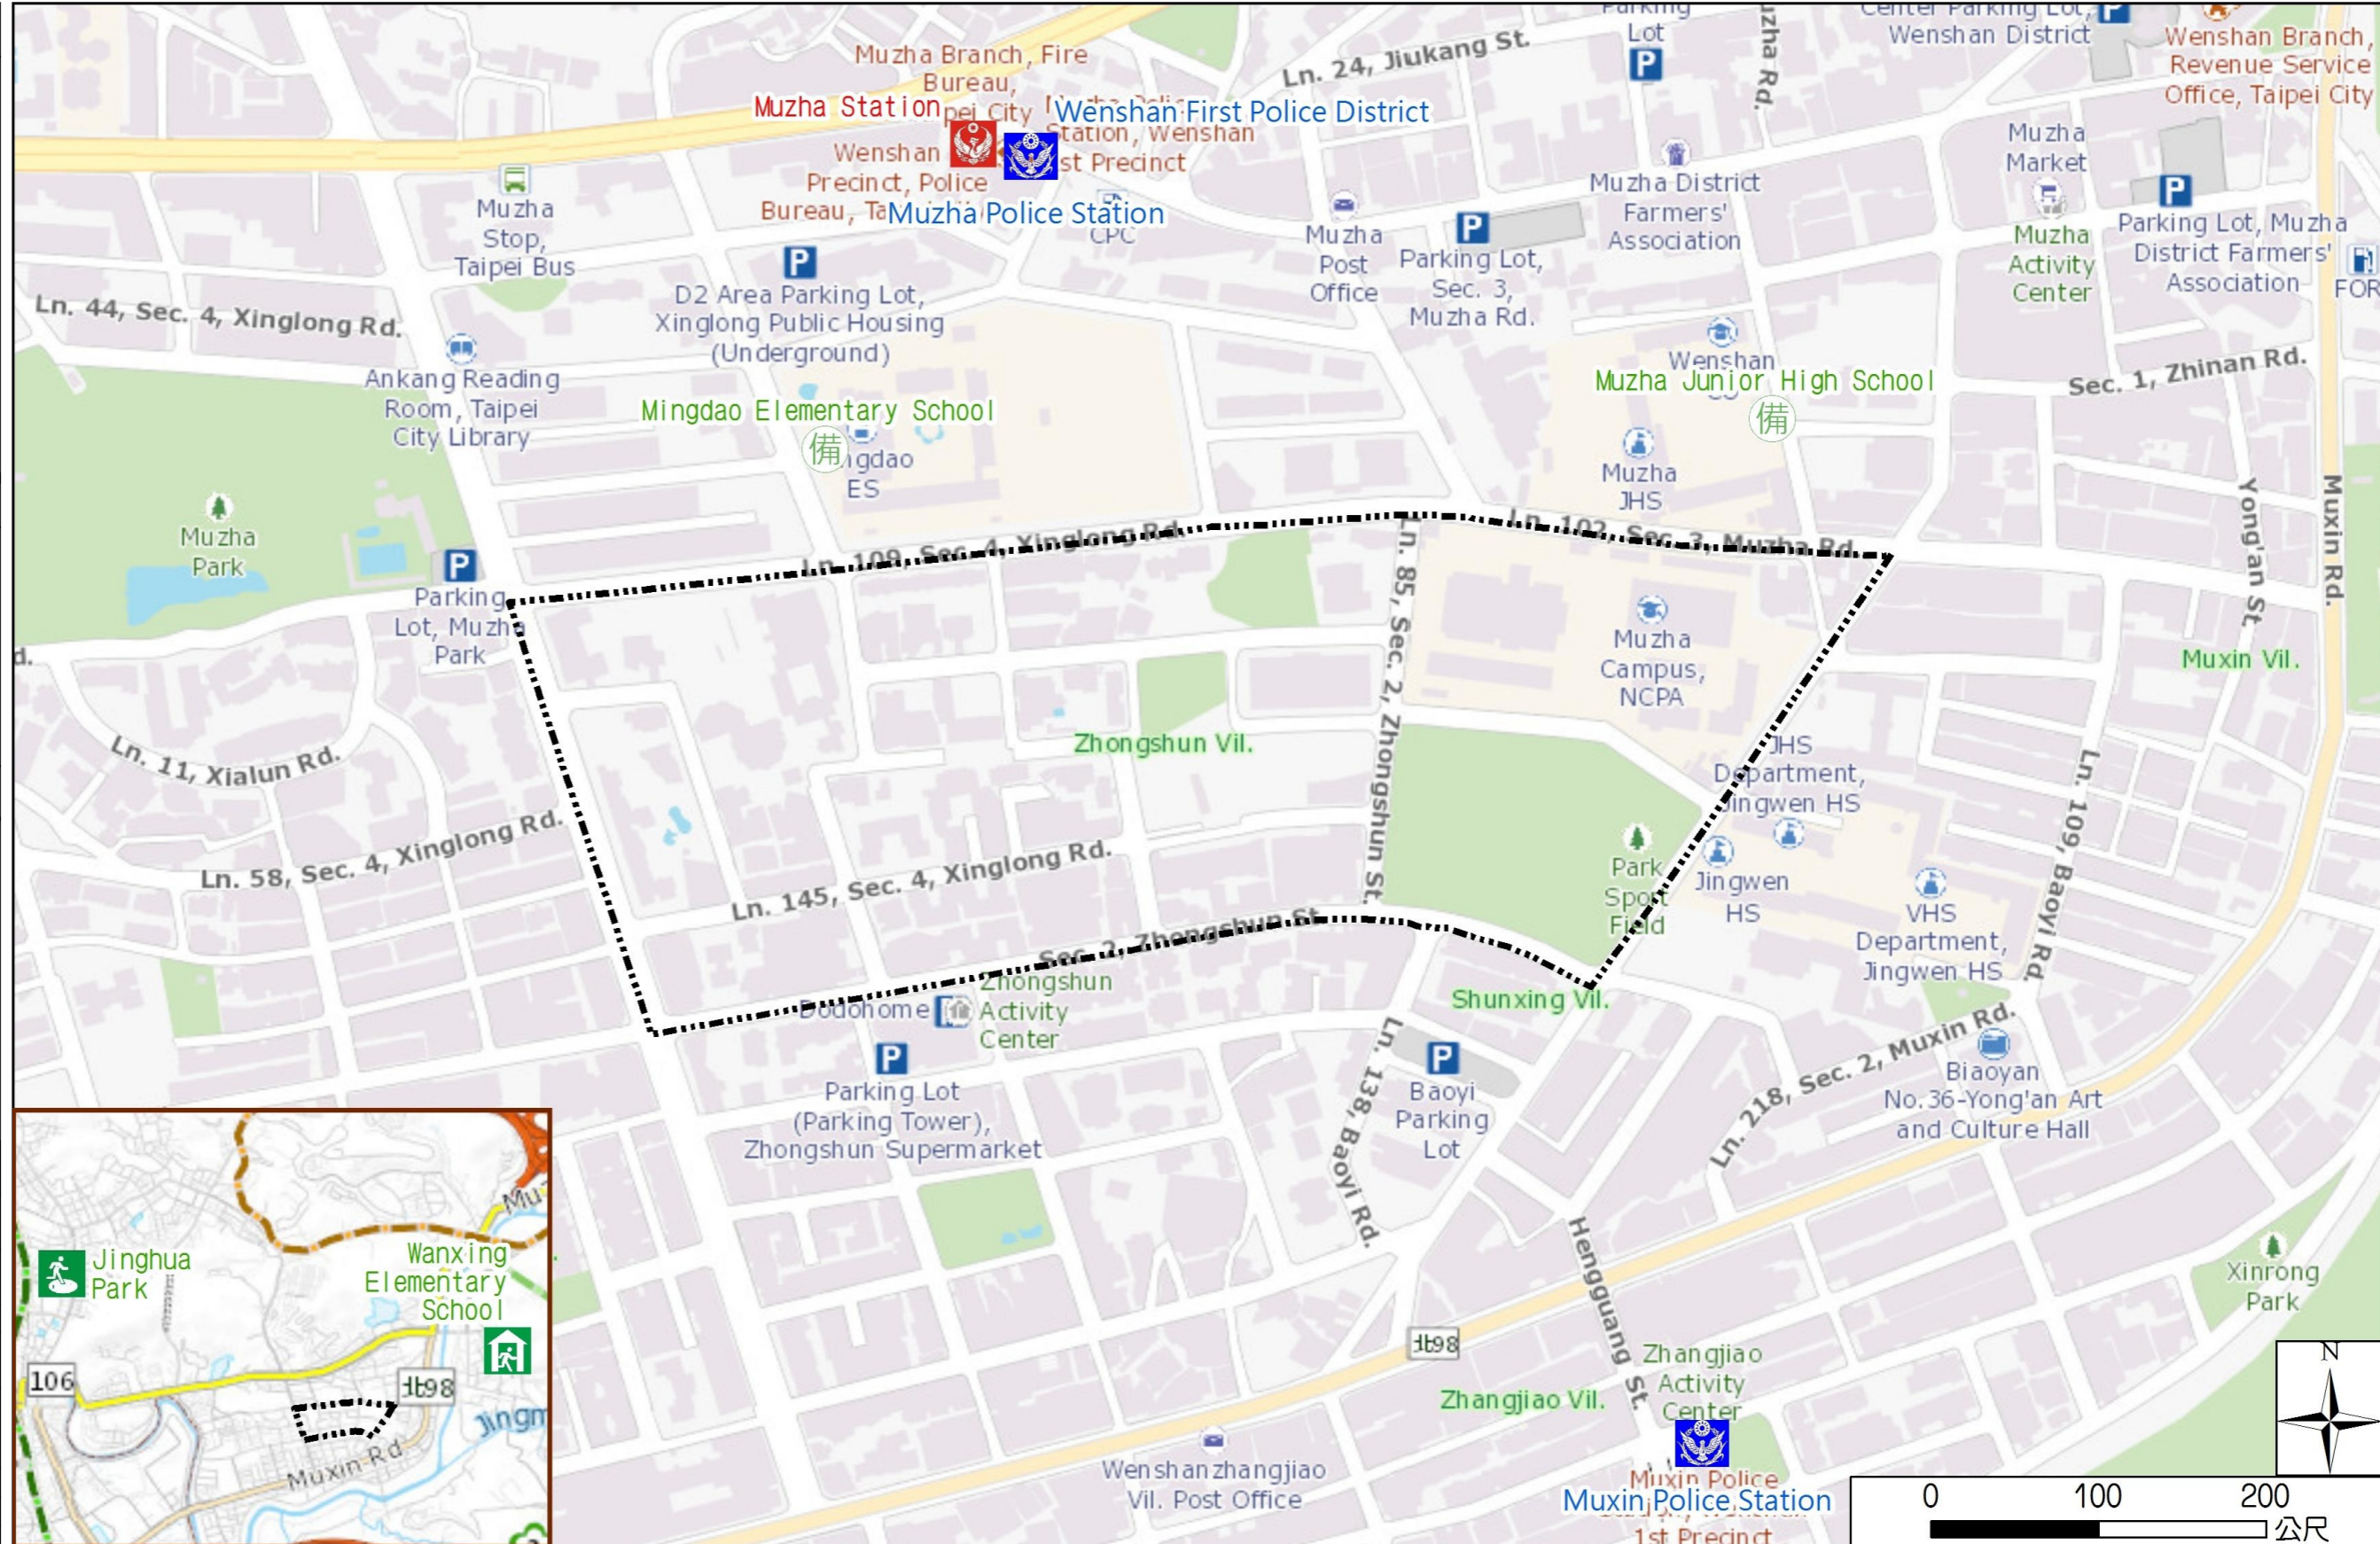

Chungshun Vil., Wenshan Dist., Taipei City Simple Evacuation Map

Emergency notification

Taipei Citizen Hotline : 1999
Fire Department Tel. : 119
Police Department Tel. : 110
EOC of Wenshan Dist.
Non-emergency number : 02-29365522
Emergency number : 02-66290119
Officer
Mobile : 0972-246038
Note: Please call this District's EOC to ensure that the evacuation shelter is open

Disaster Prevention Information Website

Taipei City Disaster Prevention Information Website

Evacuation Principle

Flood: Vertical evacuation or preventive evacuation
Earthquake :

More disaster prevention knowledge :
Taipei City Disaster Prevention Guide

Evacuation Shelter

Name	Jinghua Park Shelter for Earthquake
Address	Intersection of Jingxing Rd. and Jinghua St.
Capacity	1347
Contact number	02-27884255
Name	Wanxing Elementary School (School for Priority Shelter) Shelter for Flood
Address	No.114, Sec. 2, Xiuming Rd.
Capacity	125
Contact Number	02-29381721#130
Name	Mingdao Elementary School
Address	No. 61, Ln. 138, Sec. 2, Muzha Rd.
Capacity	42
Contact Number	02-29392821#130
Name	Muzha Junior High School
Address	No.12, Ln. 102, Sec. 3, Muzha Rd.
Capacity	30
Contact Number	02-29393031#600

圖例 Legend

里界 Village Boundary	避難收容處所 Evacuation Shelter	防救災單位 Disaster Rescue Resources	重要地標 Landmark
里界 Village Boundary	室內避難收容處所(優先安置學校) Indoor Evacuation Shelter (School for Priority Shelter) 室外避難收容處所(防災公園) Outdoor Evacuation Shelter (Disaster Prevention Park) 避難收容處所(備用) Evacuation Shelter (Backup)	警察單位 Police Department 消防單位 Fire Department 急救責任醫院 Designated Hospital (Emergency Medical Treatment)	重要地標 Landmark