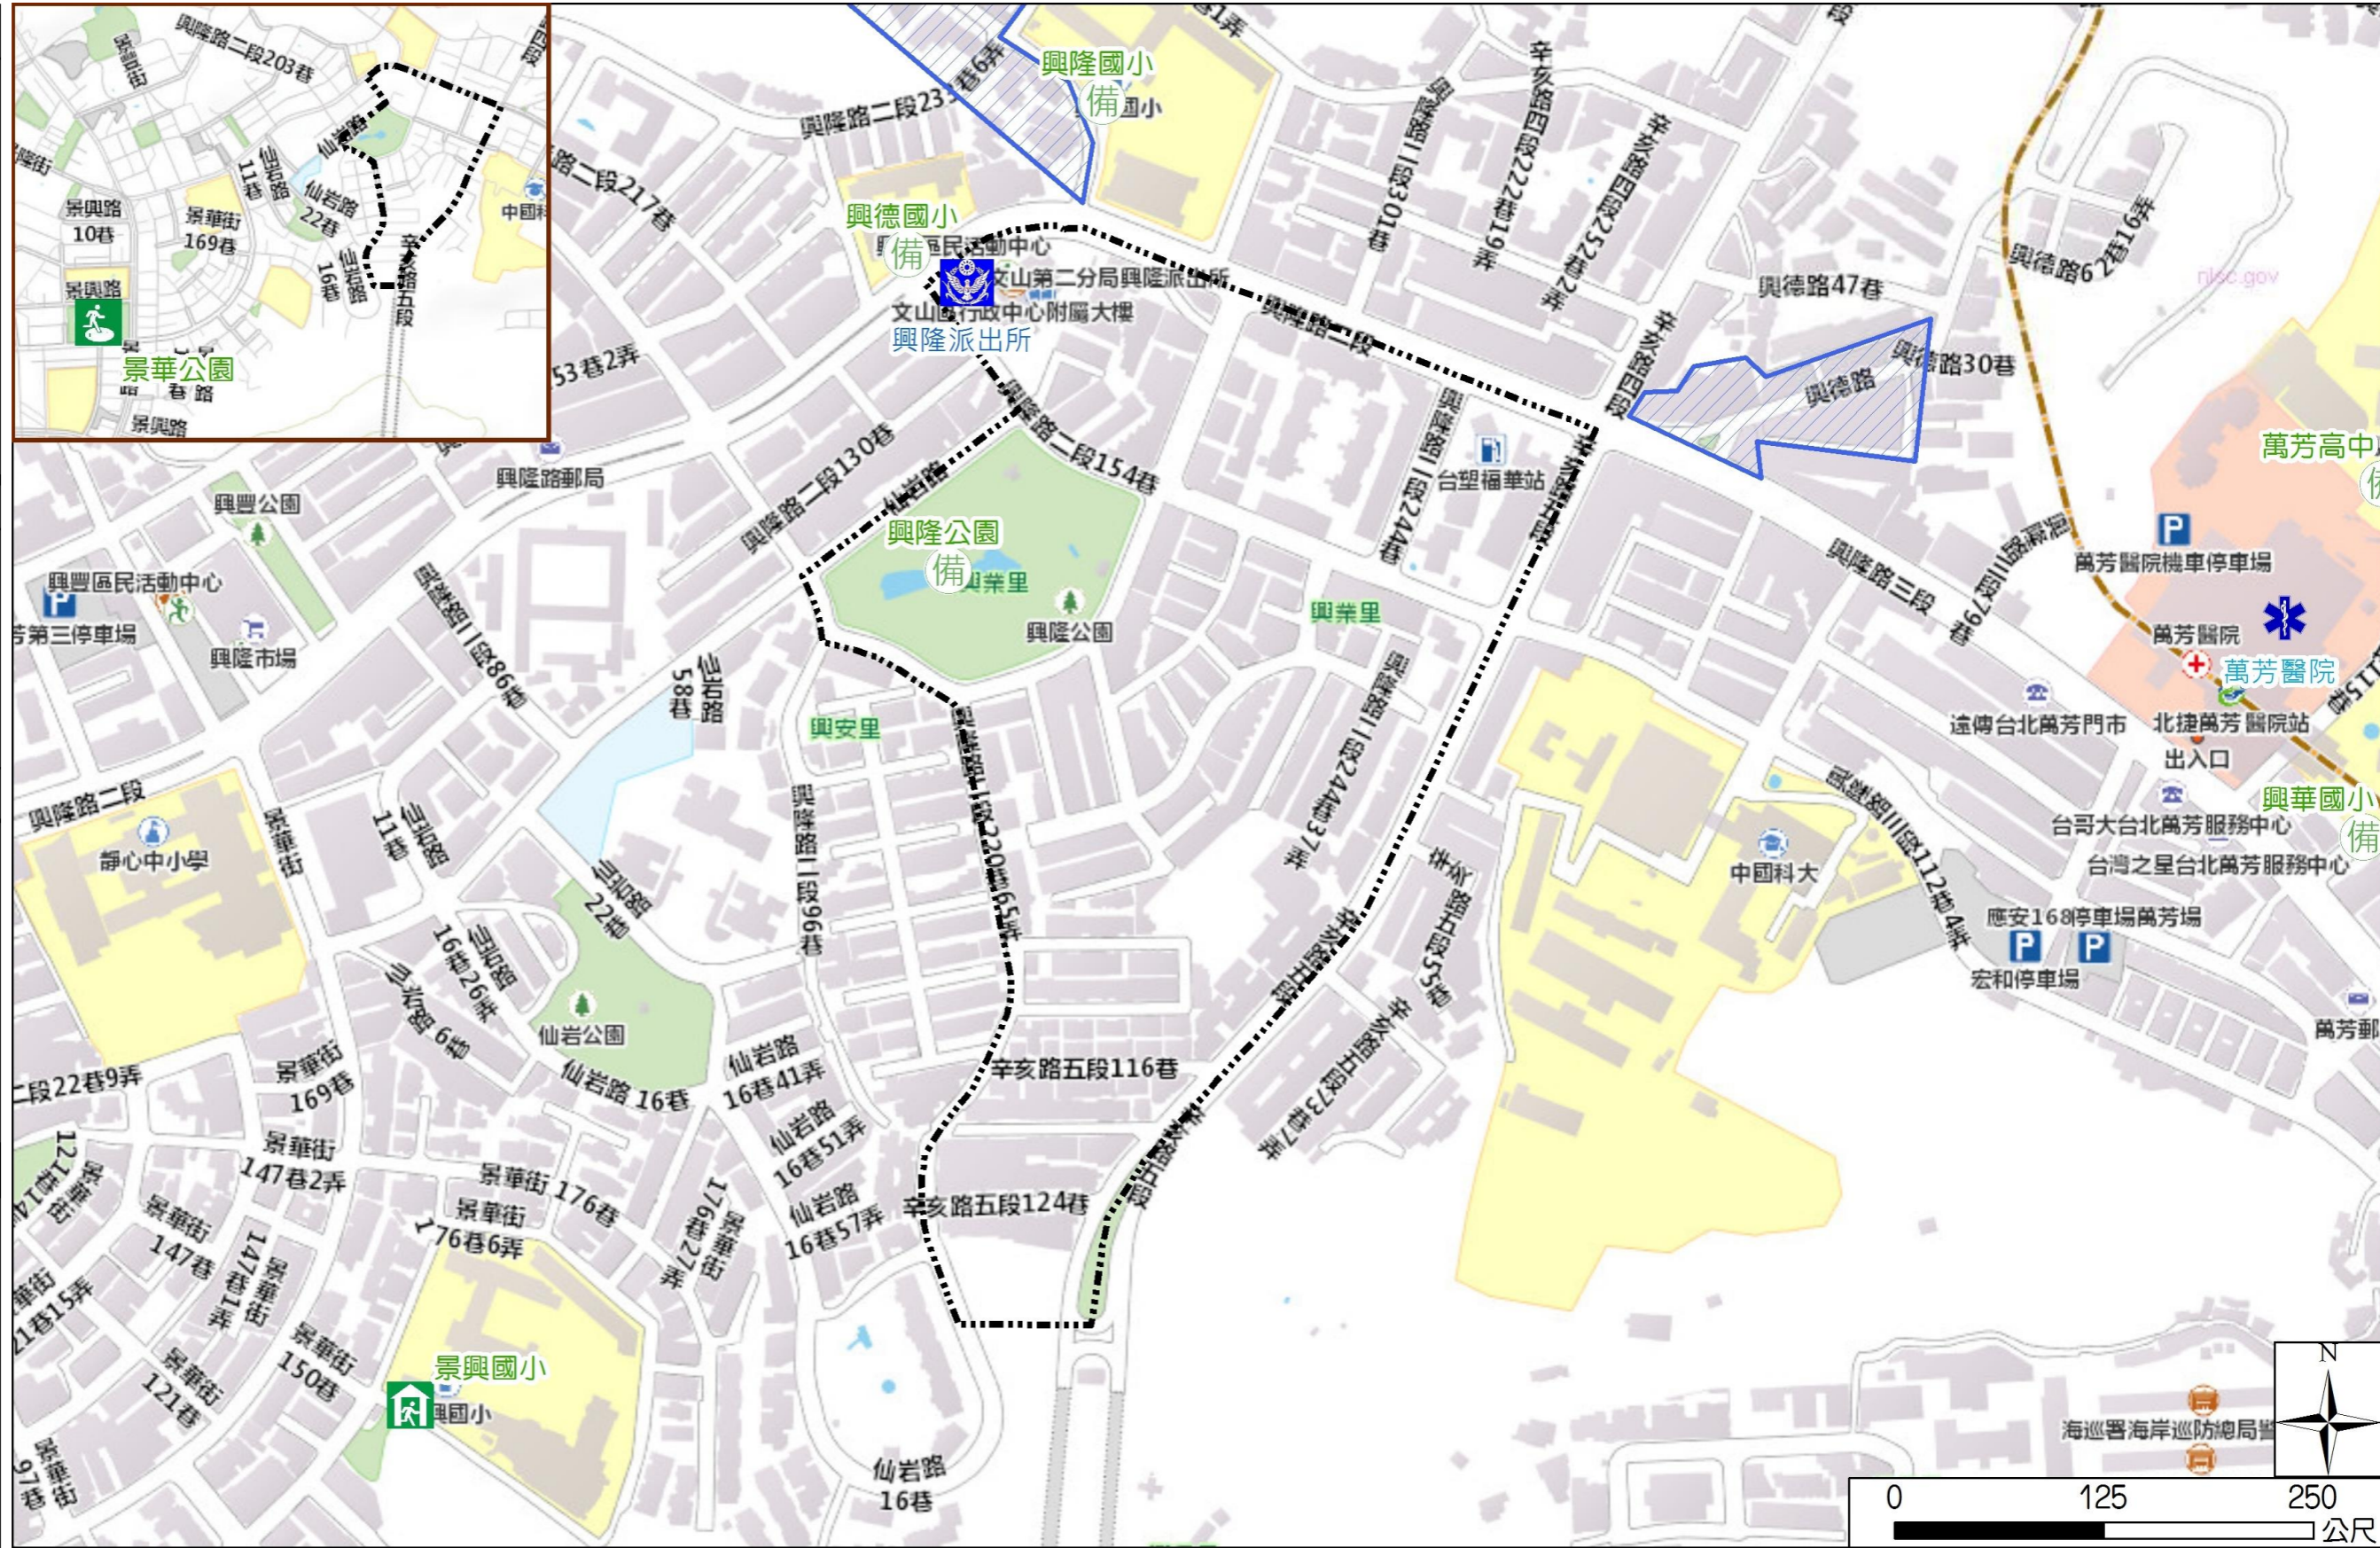

Xingye Vil., Wenshan Dist., Taipei City Simple Evacuation Map

Emergency notification

Taipei Citizen Hotline : 1999
 Fire Department Tel. : 119
 Police Department Tel. : 110
 EOC of Wenshan Dist.
 Non-emergency number : 02-29365522
 Emergency number : 02-66290119
 Officer
 Mobile : 0972-246017
 Note: Please call this District's EOC to ensure that the evacuation shelter is open

Disaster Prevention Information Website

Taipei City Disaster Prevention Information Website

Evacuation Principle

Flood: Vertical evacuation or preventive evacuation
 Earthquake :

More disaster prevention knowledge :
 Taipei City Disaster Prevention Guide

Evacuation Shelter

Name	Jinghua Park Shelter for Earthquake
Address	Intersection of Jingxing Rd. and Jinghua St.
Capacity	1347
Contact number	02-27884255
Name	Jingxing Elementary School (School for Priority Shelter) Shelter for Earthquake
Address	No. 21, Ln. 150, Jinghua St.
Capacity	126
Contact number	02-29329439#730
Name	Xinglong Elementary School
Address	No. 2, Fuxing Rd.
Capacity	133
Contact number	02-29323131#511
Name	Xingde Elementary School
Address	No. 235, Sec. 2, Xinglong Rd.
Capacity	30
Contact number	02-29329431#37