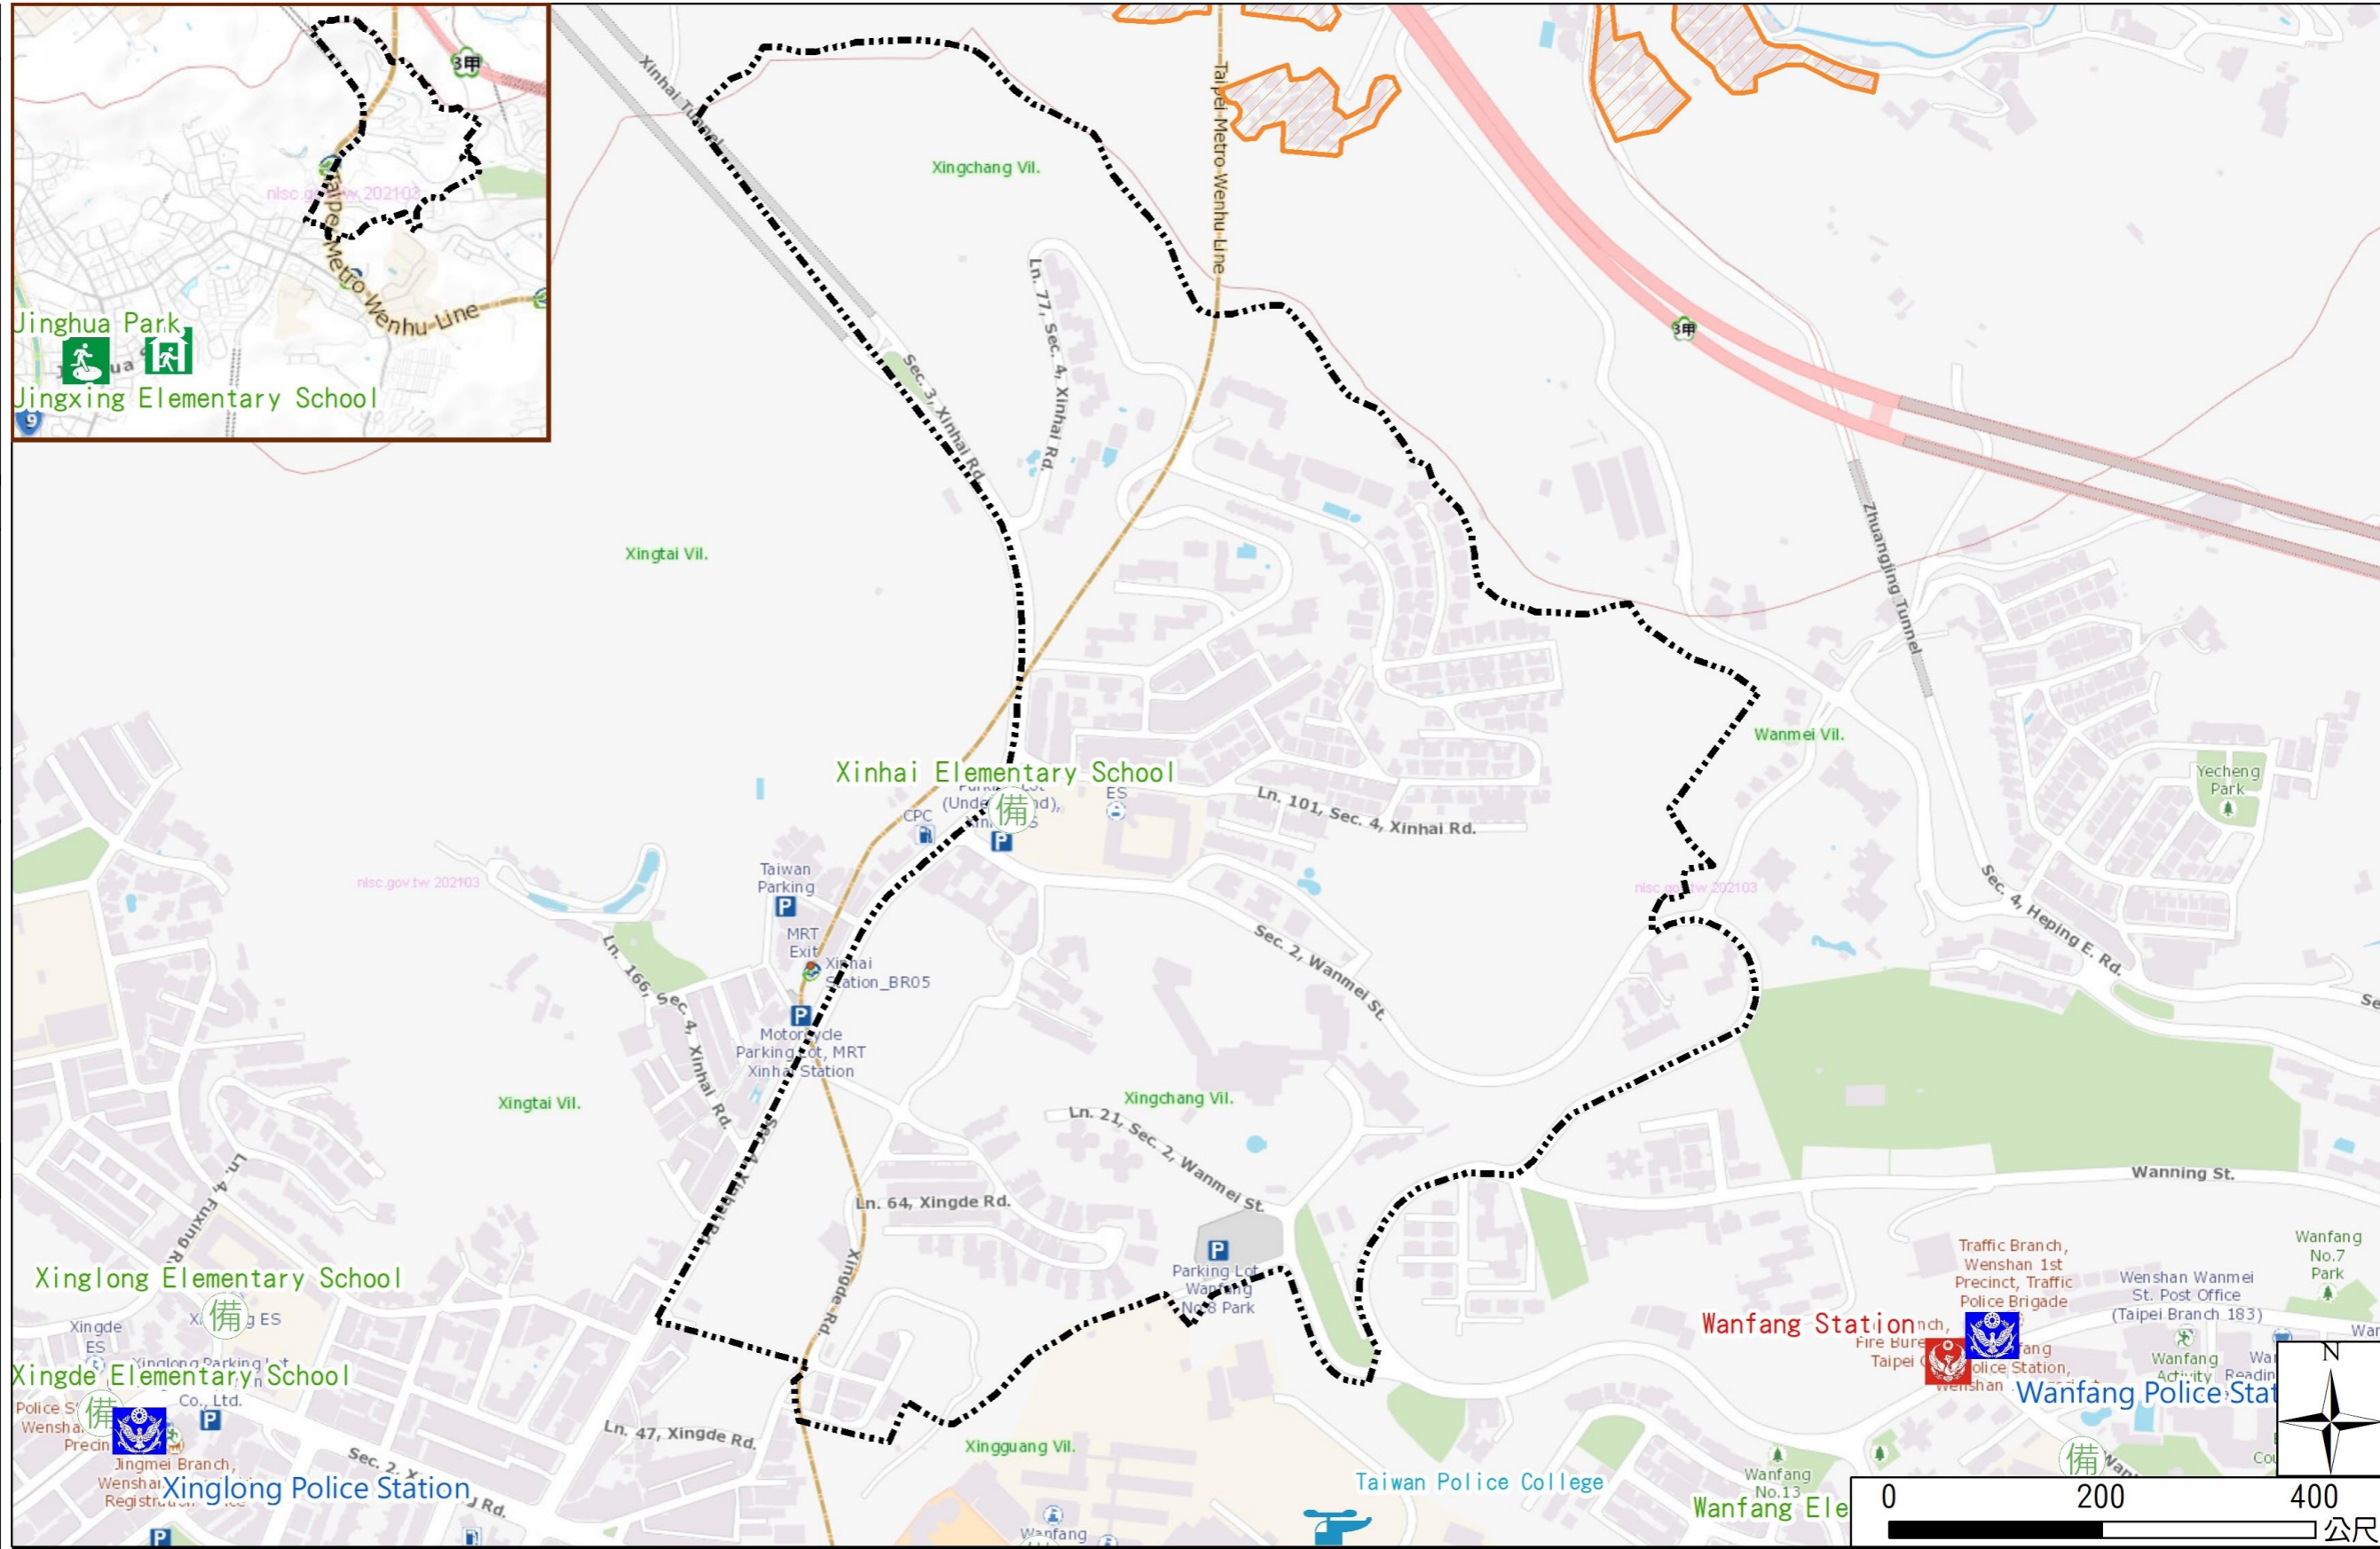

Xingchang Vil., Wenshan District., Taipei City Evacuation Map

Emergency notification

Taipei Citizen Hotline : 1999
 Fire Department Tel. : 119
 Police Department Tel. : 110
 EOC of Wenshan Dist.
 Non-emergency number :
 02-29365522
 Emergency number :
 02-66290119
 Officer
 Mobile : 0972-246022
 Note: Please call this District's
 EOC to ensure that the evacuation
 shelter is open

Disaster Prevention Information Website

Taipei City Disaster Prevention Information Website

Evacuation Principle

Flood: Vertical evacuation or preventive evacuation
 Earthquake :

More disaster prevention knowledge :
 Taipei City Disaster Prevention Guide

Evacuation Shelter

Name	Jinghua Park Shelter for Earthquake
Address	Intersection of Jingxing Rd. and Jinghua St.
Capacity	1347
Contact number	02-27884255
Name	Jingxing Elementary School (School for Priority Shelter) Shelter for Earthquake
Address	No. 21, Ln. 150, Jinghua St.
Capacity	126
Contact number	02-29329439#730
Name	Xinhai Elementary School
Address	No. 103, Sec. 4, Xinhai Rd.
Capacity	30
Contact number	02-29357282#141
Name	Xinglong Elementary School
Address	No. 2, Fuxing Rd.
Capacity	133
Contact number	02-29323131#511