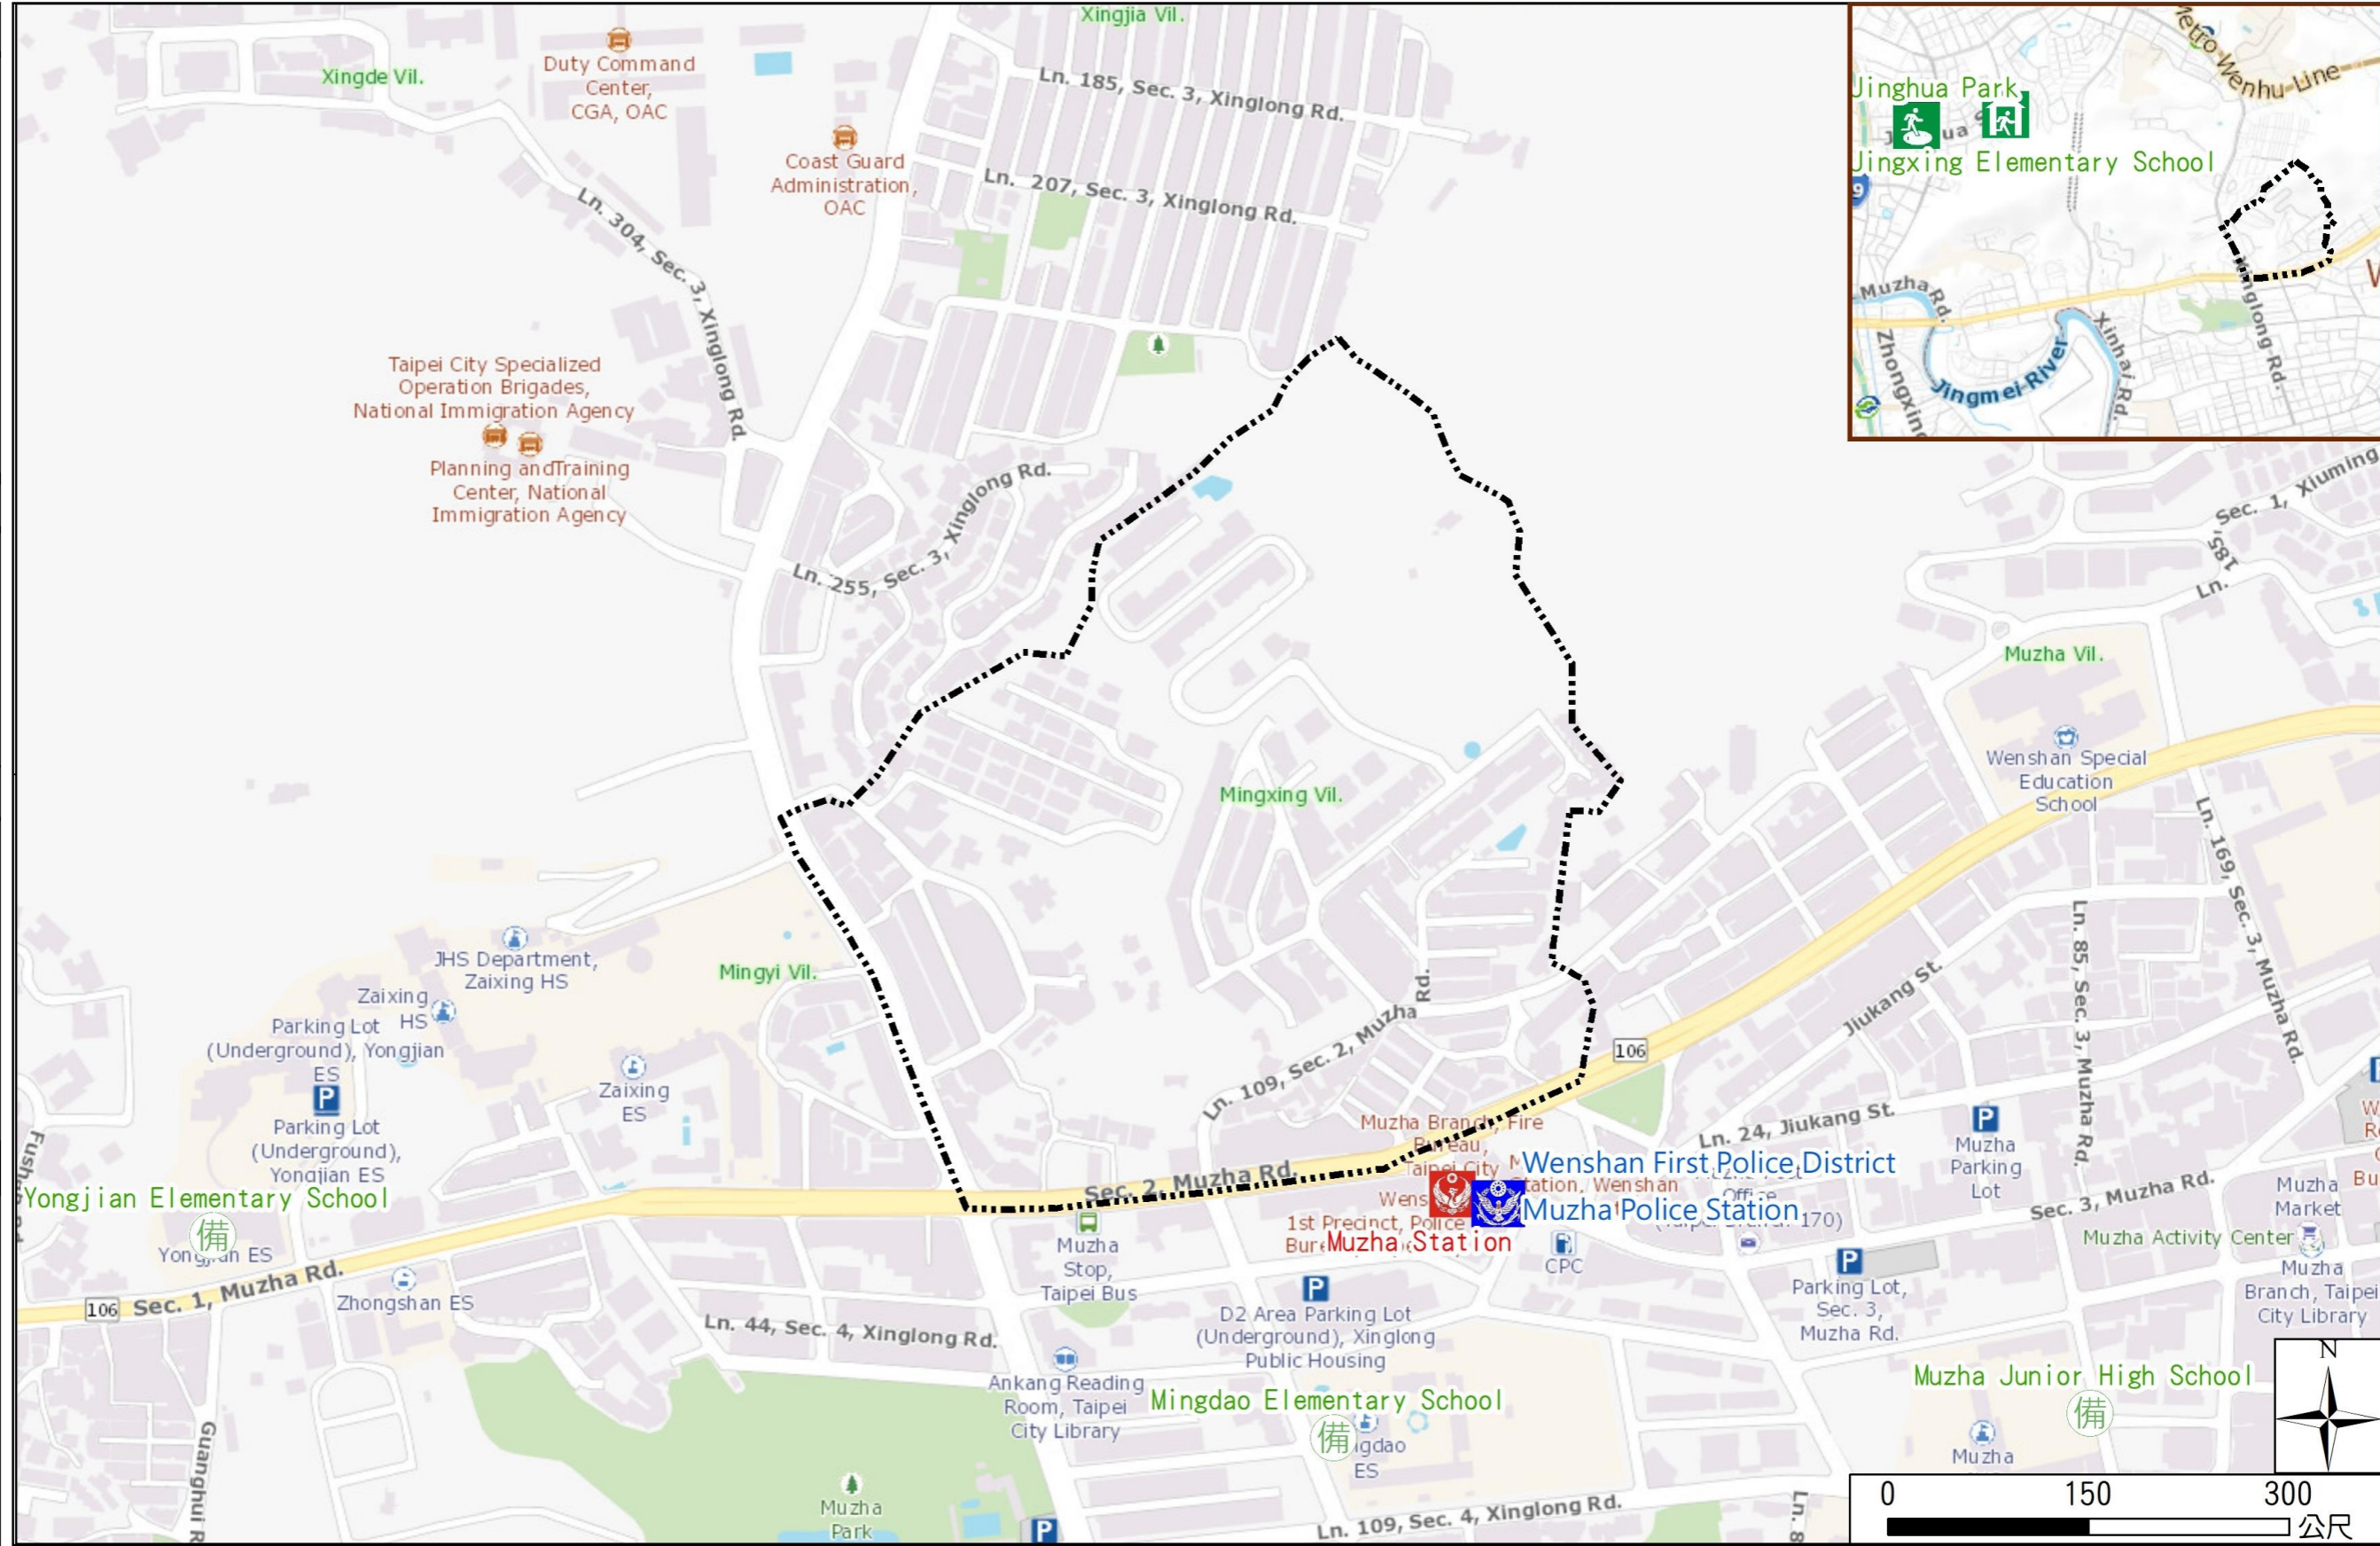

Mingxing Vil., Wenshan Dist., Taipei City Evacuation Map

Emergency notification

Taipei Citizen Hotline : 1999
Fire Department Tel. : 119
Police Department Tel. : 110
EOC of Wenshan Dist.
Non-emergency number :
02-29365522
Emergency number :
02-66290119 、 02-86615818
Officer Mobile : 0972-246026
Note: Please call this District's
EOC to ensure that the
evacuation shelter is open

Disaster Prevention Information Website

Taipei City Disaster Prevention Information Website

Evacuation Principle

Flood: Vertical evacuation or preventive evacuation
Earthquake :

More disaster prevention knowledge :
Taipei City Disaster Prevention Guide

Evacuation Shelter

Name	Jinghua Park Shelter for Earthquake
Address	Intersection of Jingxing Rd. and Jinghua St.
Capacity	1347
Contact number	02-27884255
Name	Jingxing Elementary School (School for Priority Shelter) Shelter for Earthquake
Address	No. 21, Ln. 150, Jinghua St.
Capacity	126
Contact number	02-29329439#730
Name	Mingdao Elementary School
Address	No. 61, Ln. 138, Sec. 2, Muzha Rd.
Capacity	42
Contact number	02-29392821#130
Name	Muzha Junior High School
Address	No. 12, Ln. 102, Sec. 3, Muzha Rd.
Capacity	30
Contact number	02-29393031#600

圖例 Legend	里界 Village Boundary	避難收容處所 Evacuation Shelter	防救災單位 Disaster Rescue Resources	重要地標 Landmark	
	里界 Village Boundary	室內避難收容處所(優先安置學校) Indoor Evacuation Shelter (School for Priority Shelter) 室外避難收容處所(防災公園) Outdoor Evacuation Shelter (Disaster Prevention Park) 避難收容處所(備用) Evacuation Shelter (Backup)	警察單位 Police Department 消防單位 Fire Department 急救責任醫院 Designated Hospital (Emergency Medical Treatment)	直升機起降場 Helipad	重要地標 Landmark