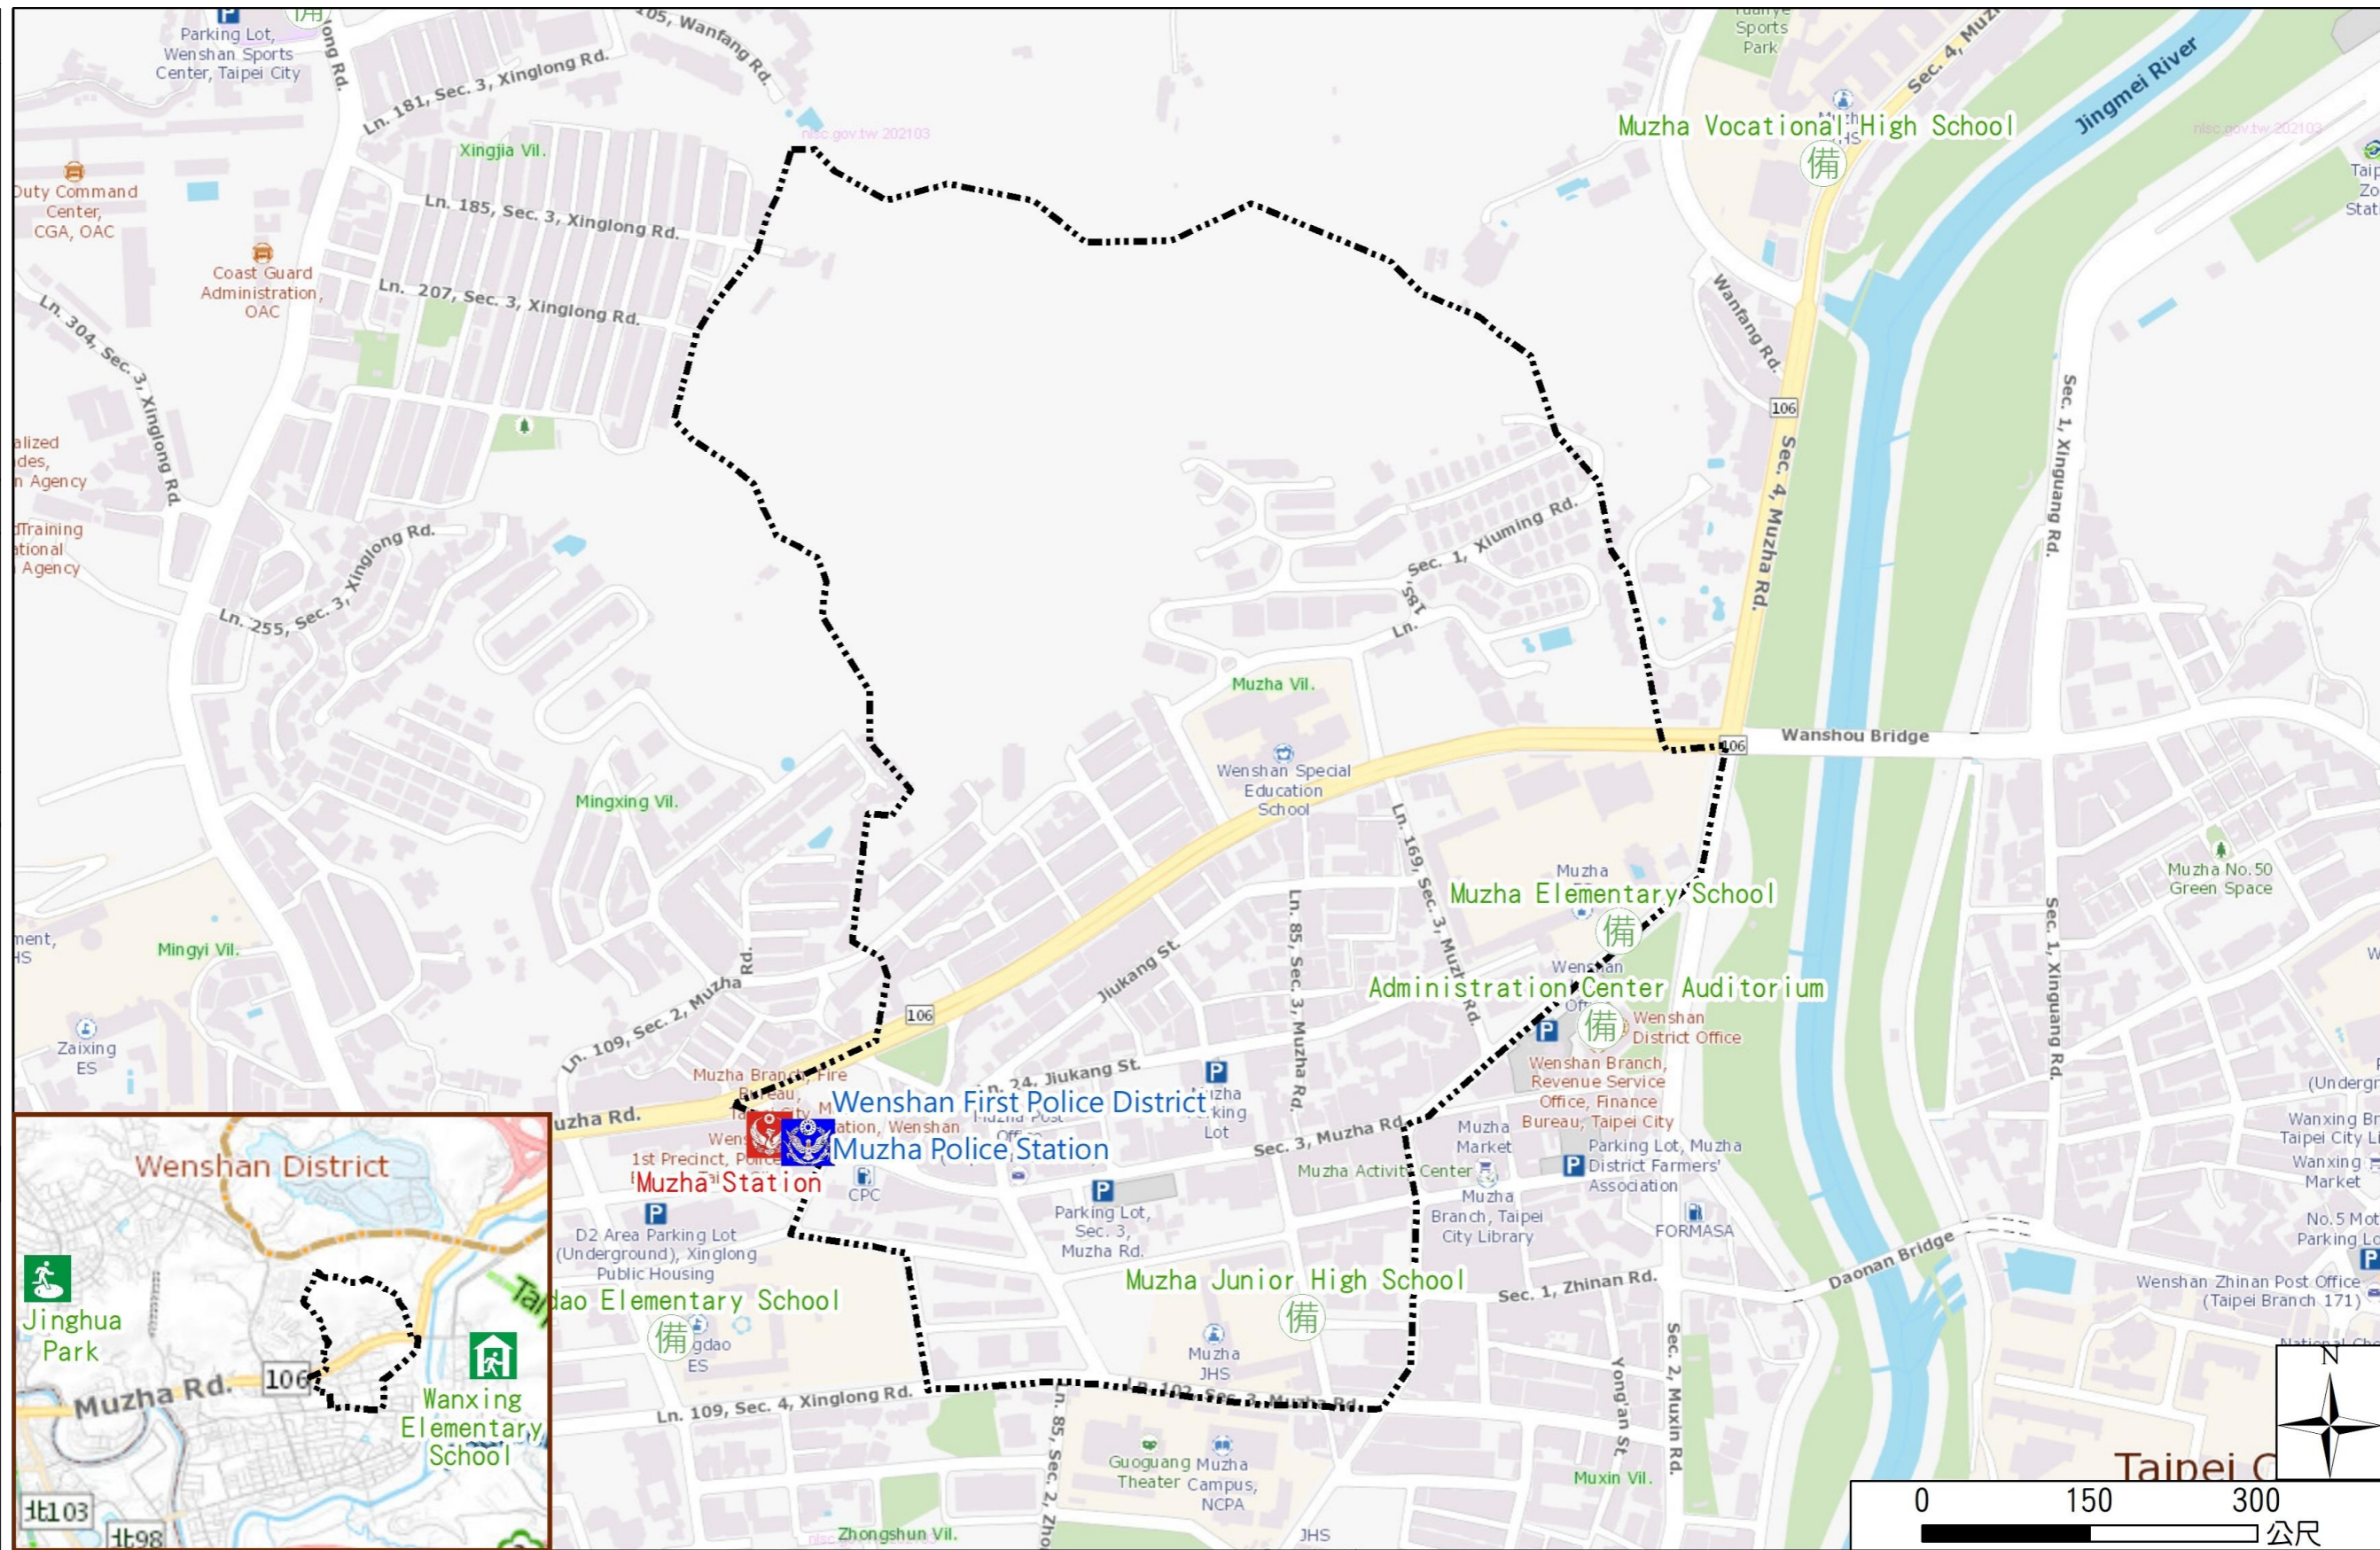

Disaster Prevention Information Website

Taipei City Disaster Prevention Information Website

Evacuation Principle

Flood: Vertical evacuation or preventive evacuation
Earthquake :

More disaster prevention knowledge :
Taipei City Disaster Prevention Guide

Evacuation Shelter

Name	Jinghua Park Shelter for Earthquake
Address	Intersection of Jingxing Rd. and Jinghua St.
Capacity	1347
Contact number	02-27884255
Name	Wanxing Elementary School (School for Priority Shelter) Shelter for Flood
Address	No. 114, Sec. 2, Xiuming Rd.
Capacity	125
Contact number	02-29381721#131
Name	Muzha Elementary School
Address	No. 191, Sec. 3, Mujha Rd.
Capacity	155
Contact number	02-29391234#631
Name	Muzha Junior High School
Address	No. 12, Ln. 102, Sec. 3, Mujha Rd.
Capacity	30
Contact number	02-29393031#600