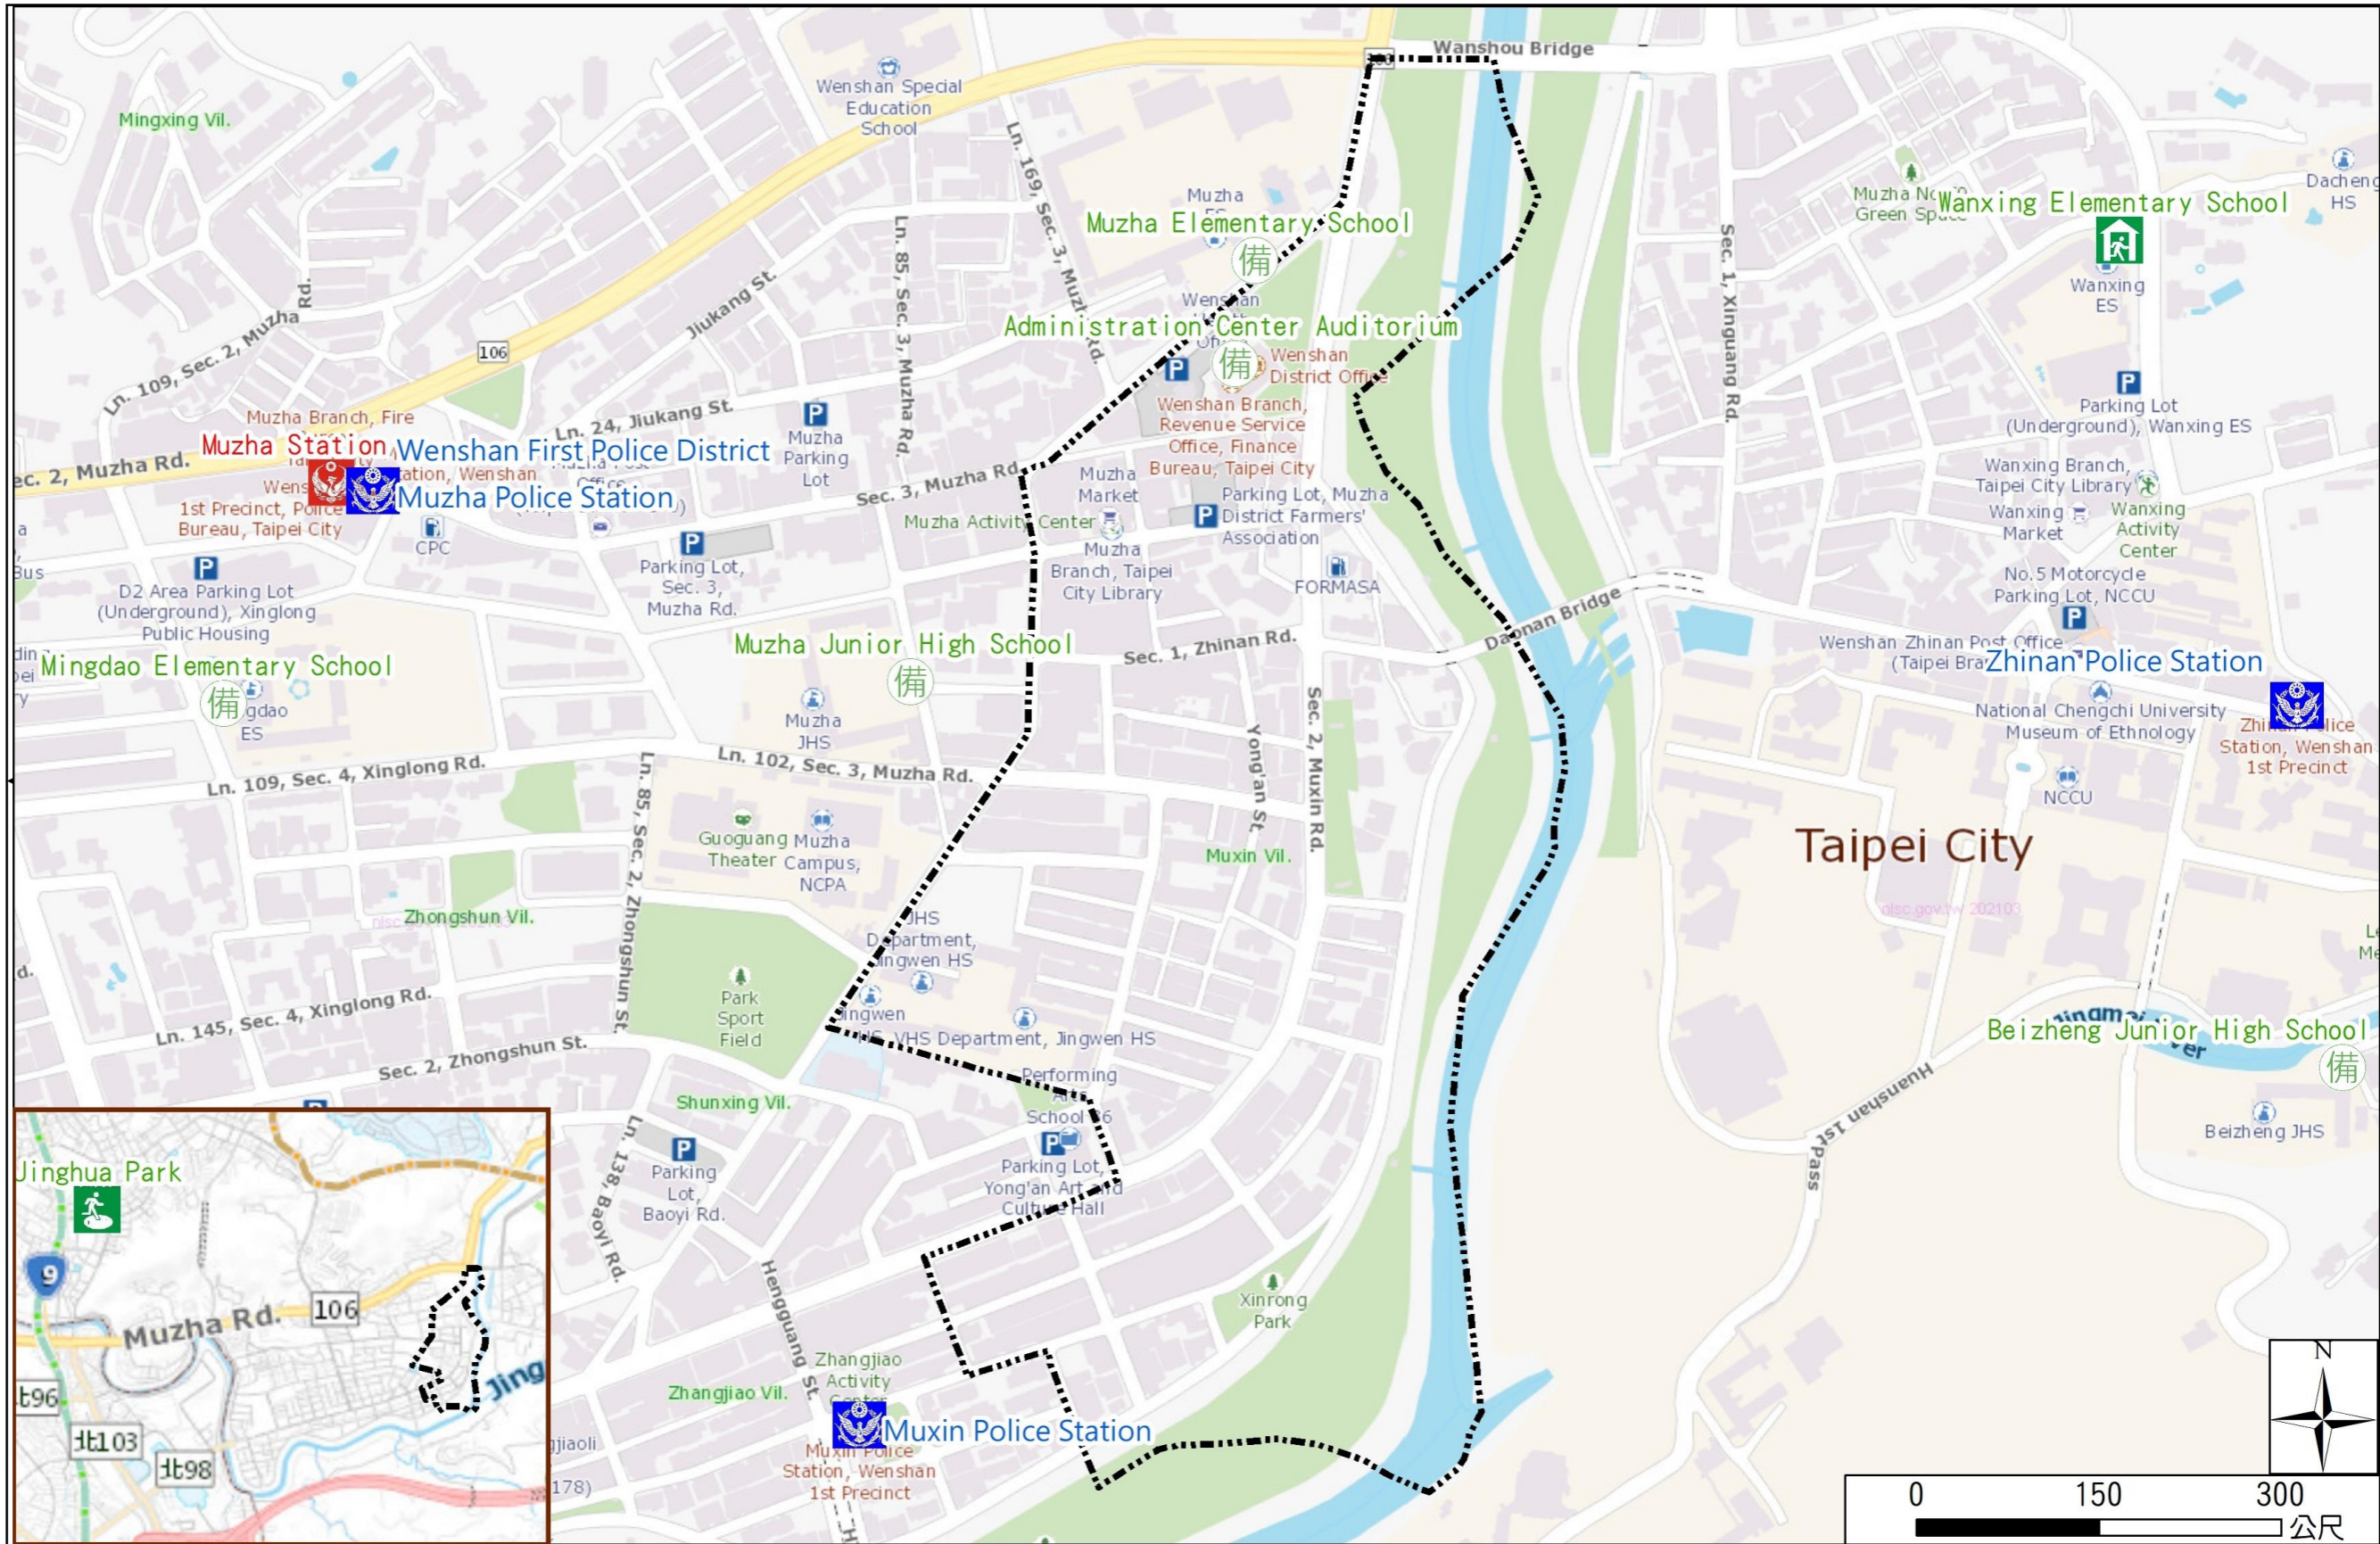

Muxin Vil., Wenshan Dist., Taipei City Simple Evacuation Map

Emergency notification

Taipei Citizen Hotline : 1999
Fire Department Tel. : 119
Police Department Tel. : 110
EOC of Wenshan Dist.
Non-emergency number : 02-29365522
Emergency number : 02-66290119
Officer
Mobile : 0972-246028
Note: Please call this District's EOC to ensure that the evacuation shelter is open

Disaster Prevention Information Website

Taipei City Disaster Prevention Information Website

Evacuation Principle

Flood: Vertical evacuation or preventive evacuation
Earthquake :

More disaster prevention knowledge :
Taipei City Disaster Prevention Guide

Evacuation Shelter

Name	Jinghua Park Shelter for Earthquake
Address	Intersection of Jingxing Rd. and Jinghua St.
Capacity	1347
Contact number	02-27884255
Name	Wanxing Elementary School (School for Priority Shelter) Shelter for Flood
Address	No. 114, Sec. 2, Xiuming Rd.
Capacity	125
Contact number	02-29381721#131
Name	Administration Center Auditorium
Address	10F, No. 220, Sec. 3, Mujha Rd.
Capacity	60
Contact number	02-29365522#324
Name	Muzha Elementary School
Address	No. 191, Sec. 3, Mujha Rd.
Capacity	155
Contact number	02-29391234#631

Legend 圖例	里界 Village Boundary	避難收容處所 Evacuation Shelter	防救災單位 Disaster Rescue Resources	重要地標 Landmark	
	里界 Village Boundary	室內避難收容處所(優先安置學校) Indoor Evacuation Shelter (School for Priority Shelter) 室外避難收容處所(防災公園) Outdoor Evacuation Shelter (Disaster Prevention Park) 避難收容處所(備用) Evacuation Shelter (Backup)	警察單位 Police Department 消防單位 Fire Department 急救責任醫院 Designated Hospital (Emergency Medical Treatment)	直升機起降場 Helipad	重要地標 Landmark