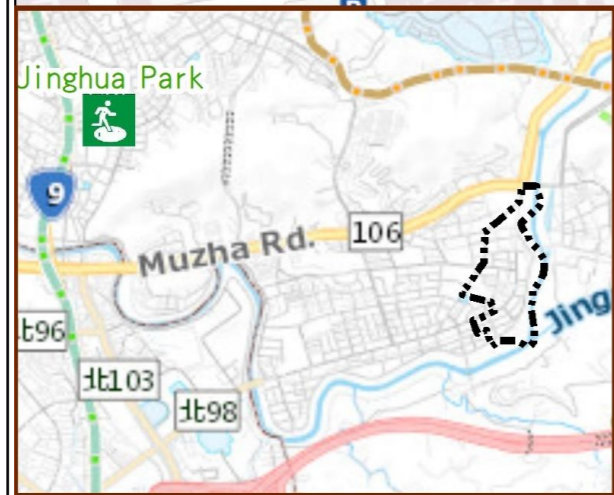

# Muxin Vil., Wenshan Dist., Taipei City Simple Evacuation Map

## Evacuation Shelter

Name	Jinghua Park Shelter for Earthquake
Address	Intersection of Jingxing Rd. and Jinghua St.
Capacity	1347
Contact number	02-27884255
Name	Wanxing Elementary School (School for Priority Shelter) Shelter for Flood
Address	No. 114, Sec. 2, Xiuming Rd.
Capacity	125
Contact number	02-29381721#131
Name	Administration Center Auditorium
Address	10F, No. 220, Sec. 3, Mujha Rd.
Capacity	60
Contact number	02-29365522#324
Name	Muzha Elementary School
Address	No. 191, Sec. 3, Mujha Rd.
Capacity	155
Contact number	02-29391234#631