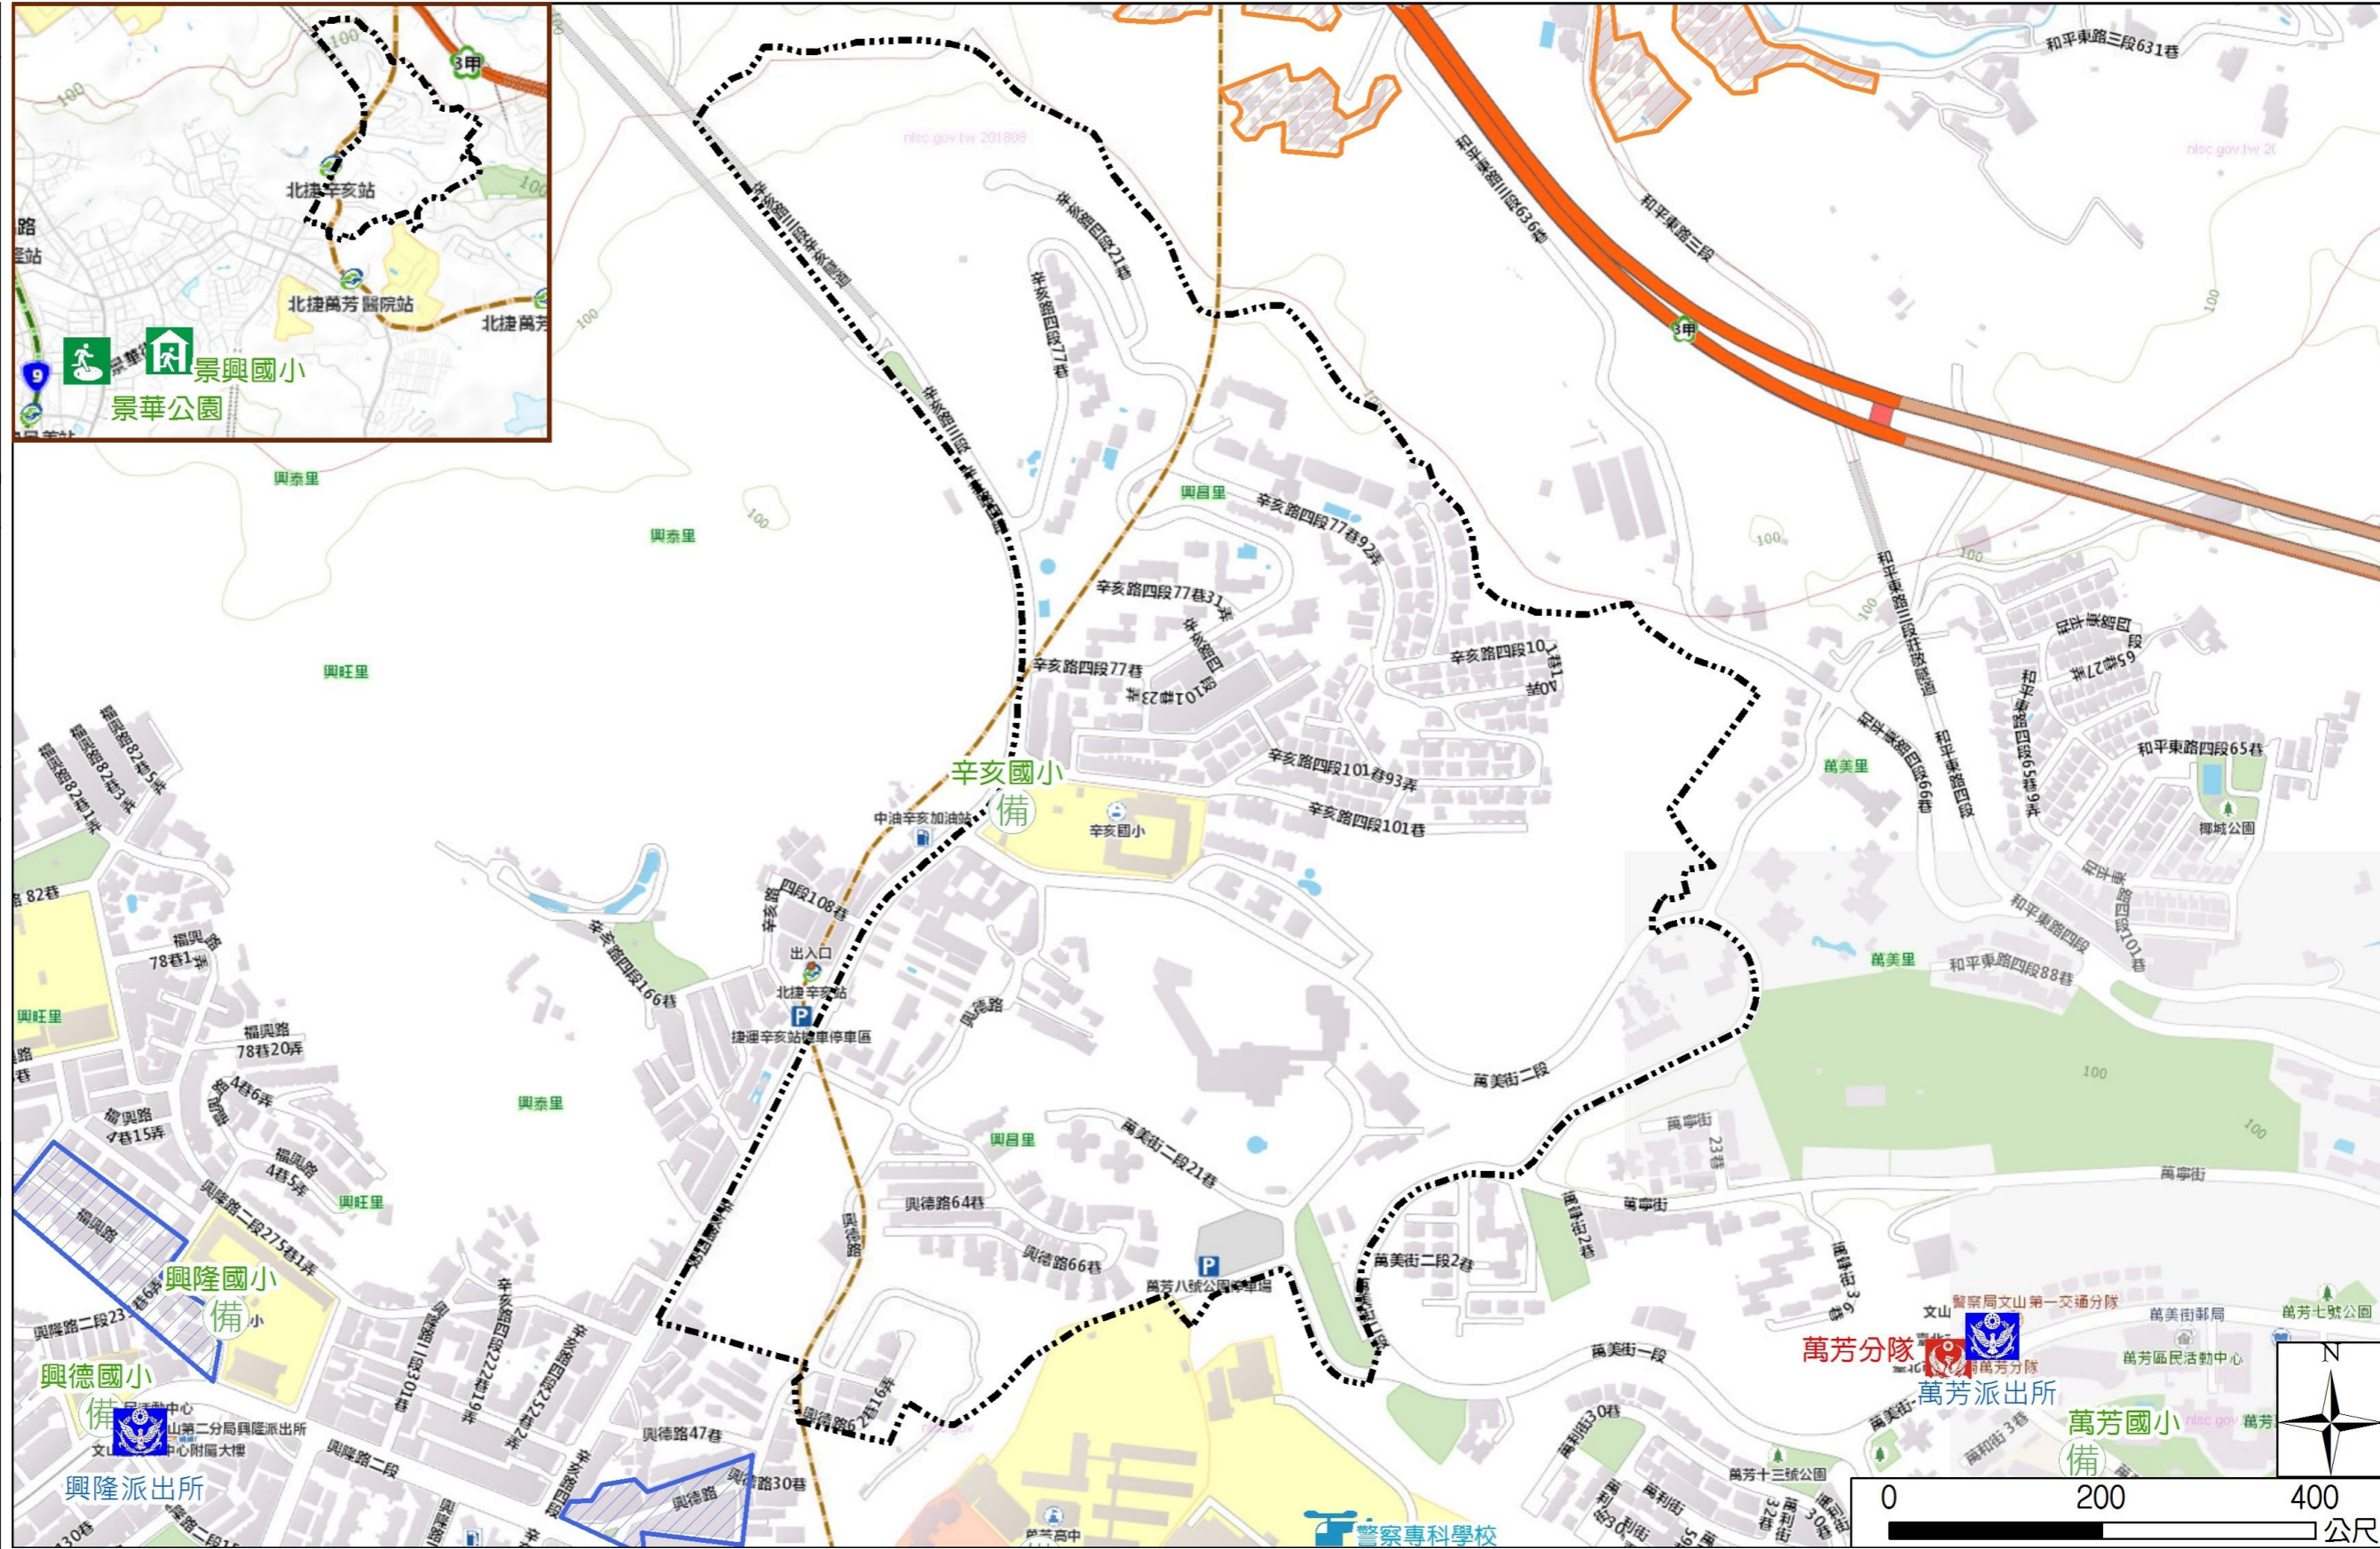

Xingchang Vil., Wenshan District., Taipei City Simple Evacuation Map

Emergency notification

Taipei Citizen Hotline : 1999
 Fire Department Tel. : 119
 Police Department Tel. : 110
 EOC of Wenshan Dist.
 Non-emergency number :
 02-29365522
 Emergency number :
 02-66290119
 Officer
 Mobile : 0972-246022
 Note: Please call this District's
 EOC to ensure that the evacuation
 shelter is open

Disaster Prevention Information Website

Taipei City Disaster Prevention Information Website

Evacuation Principle

Flood: Vertical evacuation or preventive evacuation
 Earthquake :

More disaster prevention knowledge :
 Taipei City Disaster Prevention Guide

Evacuation Shelter

Name	Jinghua Park Shelter for Earthquake
Address	Intersection of Jingxing Rd. and Jinghua St.
Capacity	1347
Contact number	02-27884255
Name	Jingxing Elementary School (School for Priority Shelter) Shelter for Earthquake
Address	No. 21, Ln. 150, Jinghua St.
Capacity	126
Contact number	02-29329439#730
Name	Xinhai Elementary School
Address	No. 103, Sec. 4, Xinhai Rd.
Capacity	30
Contact number	02-29357282#141
Name	Xinglong Elementary School
Address	No. 2, Fuxing Rd.
Capacity	133
Contact number	02-29323131#511