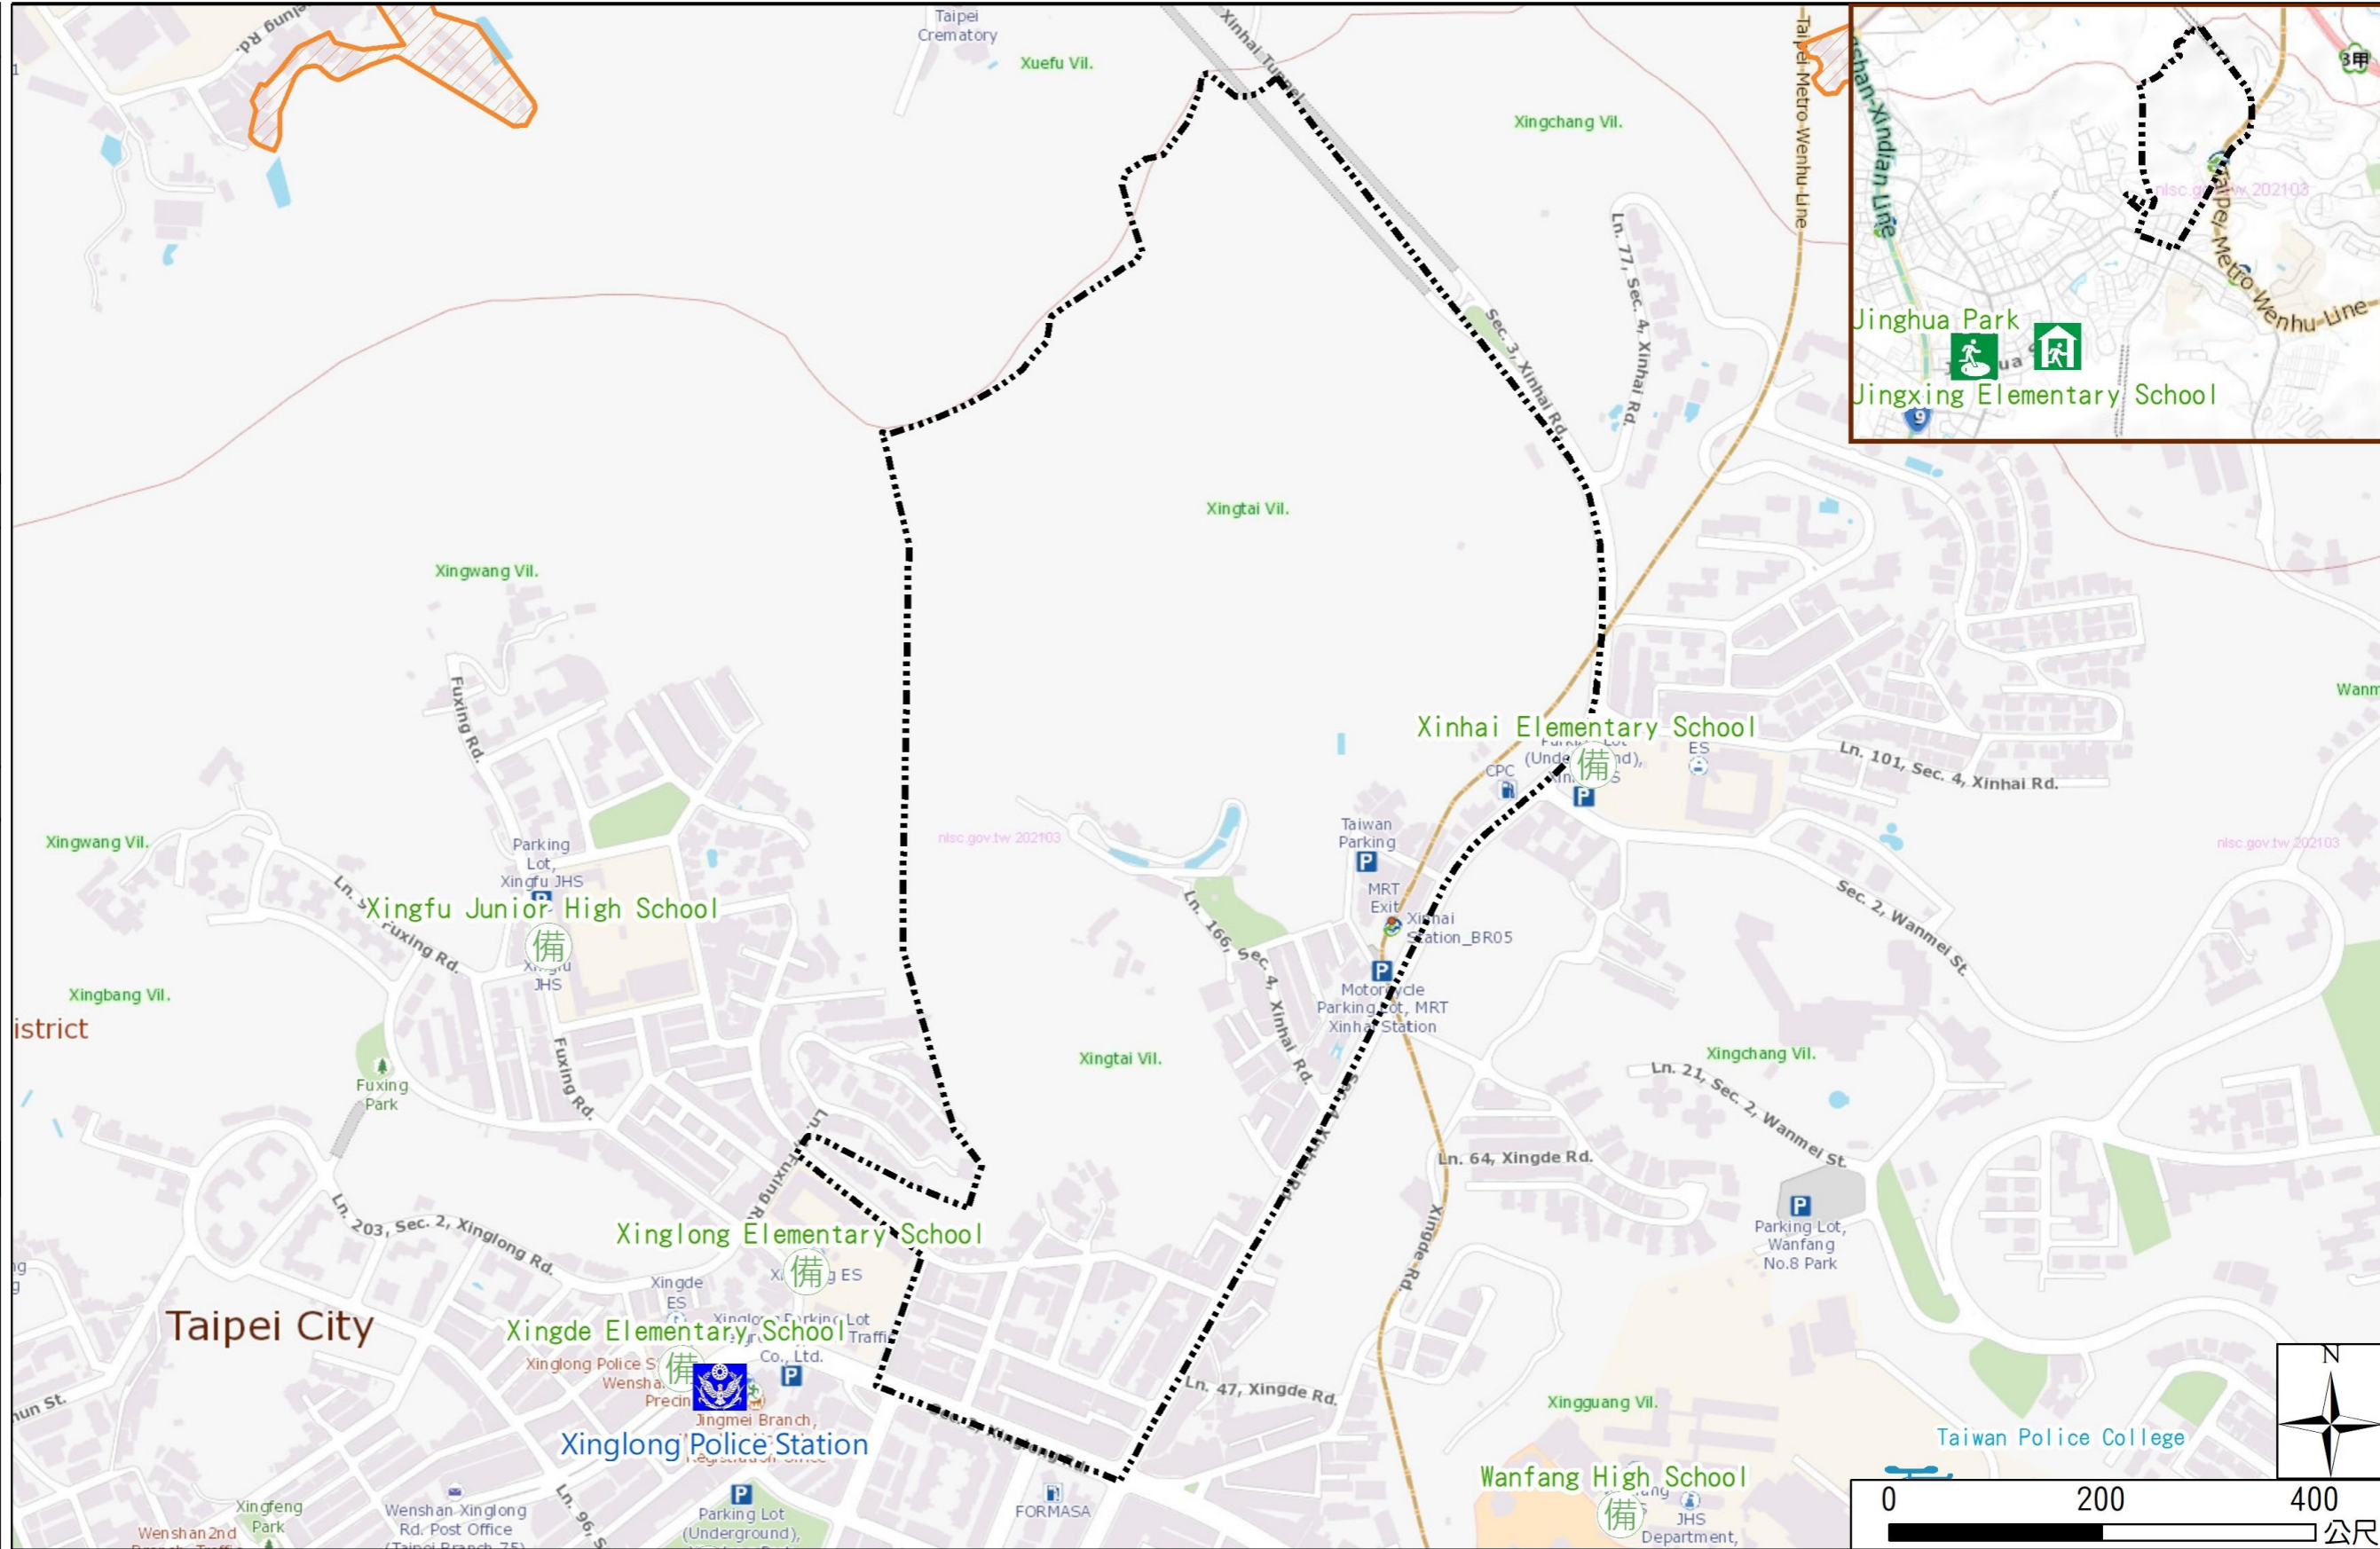

Xingtai Vil., Wenshan District., Taipei City Simple Evacuation Map

Emergency notification

Taipei Citizen Hotline : 1999
Fire Department Tel. : 119
Police Department Tel. : 110
EOC of Wenshan Dist.
Non-emergency number : 02-29365522
Emergency number : 02-66290119 · 8661-5818
Officer
Mobile : 0972-246021
Note: Please call this District's EOC to ensure that the evacuation shelter is open

Disaster Prevention Information Website

Taipei City Disaster Prevention Information Website

Evacuation Principle

Flood: Vertical evacuation or preventive evacuation
Earthquake :

More disaster prevention knowledge :
Taipei City Disaster Prevention Guide

Evacuation Shelter

Name	Jinghua Park Shelter for Earthquake
Address	Intersection of Jingxing Rd. and Jinghua St.
Capacity	1347
Contact number	02-27884255
Name	Jingxing Elementary School (School for Priority Shelter) Shelter for Earthquake
Address	No. 21, Ln. 150, Jinghua St.
Capacity	126
Contact number	02-29329439#730
Name	Xinhai Elementary School
Address	No. 103, Sec. 4, Xinhai Rd.
Capacity	30
Contact number	02-29357282#141
Name	Xinglong Elementary School
Address	No. 2, Fuxing Rd.
Capacity	133
Contact number	02-29323131#511

Legend 圖例	里界 Village Boundary	避難收容處所 Evacuation Shelter	防救災單位 Disaster Rescue Resources	重要地標 Landmark
	里界 Village Boundary	 室內避難收容處所(優先安置學校) Indoor Evacuation Shelter (School for Priority Shelter)	 警察單位 Police Department	 重要地標 Landmark
		 室外避難收容處所(防災公園) Outdoor Evacuation Shelter (Disaster Prevention Park)	 消防單位 Fire Department	
	山坡地老舊聚落 Hillside Communities	 避難收容處所(備用) Evacuation Shelter (Backup)	 直升機起降場 Helipad	
			 急救責任醫院 Designated Hospital (Emergency Medical Treatment)