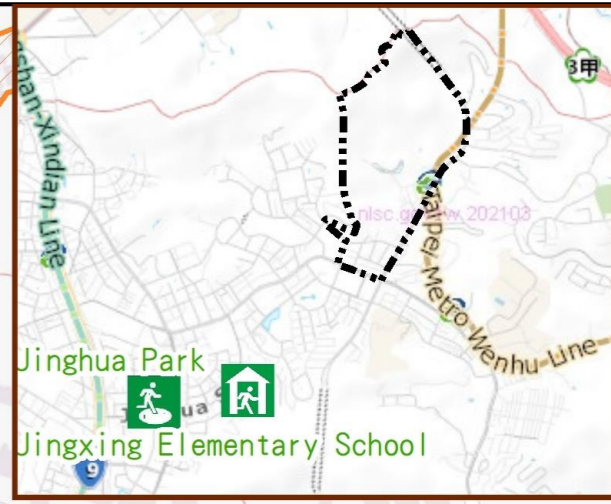

## Evacuation Shelter

Name	Jinghua Park Shelter for Earthquake
Address	Intersection of Jingxing Rd. and Jinghua St.
Capacity	1347
Contact number	02-27884255
Name	Jingxing Elementary School (School for Priority Shelter) Shelter for Earthquake
Address	No. 21, Ln. 150, Jinghua St.
Capacity	126
Contact number	02-29329439#730
Name	Xinhai Elementary School
Address	No. 103, Sec. 4, Xinhai Rd.
Capacity	30
Contact number	02-29357282#141
Name	Xinglong Elementary School
Address	No. 2, Fuxing Rd.
Capacity	133
Contact number	02-29323131#511