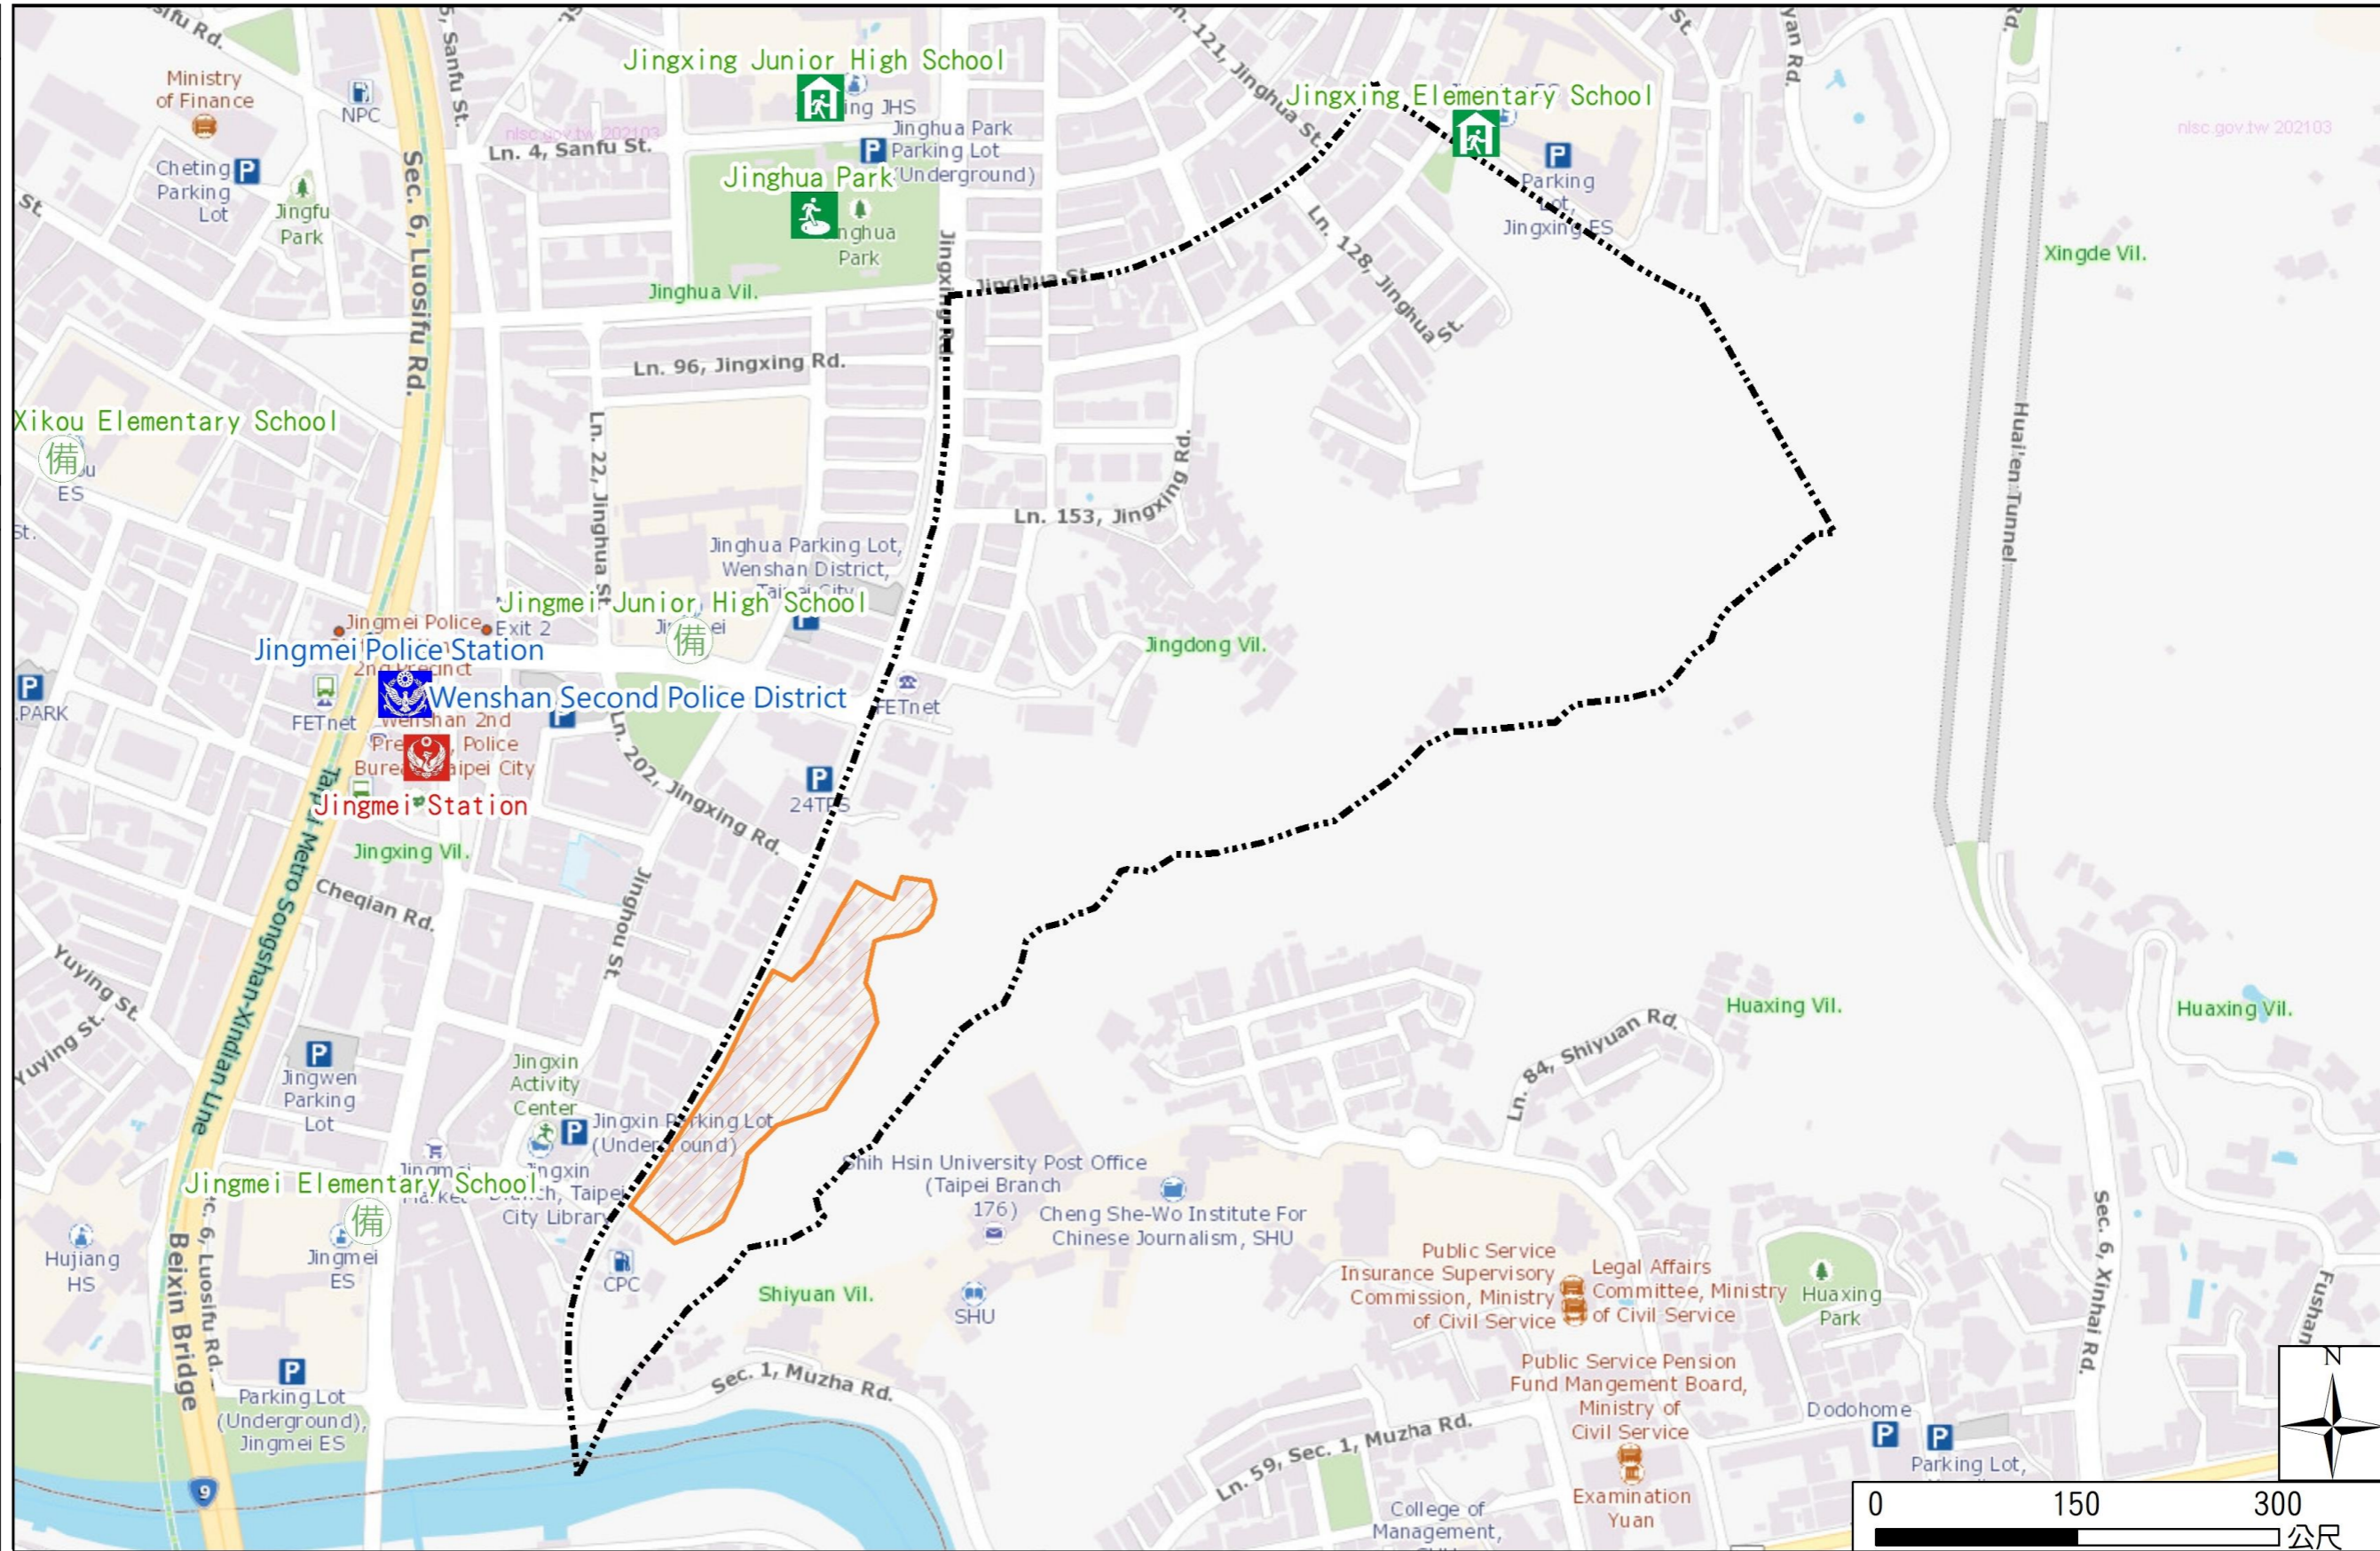

Jingdong Vil., Wenshan Dist., Taipei City Simple Evacuation Map

Emergency notification

Taipei Citizen Hotline : 1999
Fire Department Tel. : 119
Police Department Tel. : 110
EOC of Wenshan Dist.
Non-emergency number : 02-29365522
Emergency number : 02-66290119
Officer
Mobile : 0972-246002
Note: Please call this District's EOC to ensure that the evacuation shelter is open

Disaster Prevention Information Website

Taipei City Disaster Prevention Information Website

Evacuation Principle

Flood: Vertical evacuation or preventive evacuation
Earthquake :

More disaster prevention knowledge :
Taipei City Disaster Prevention Guide

Evacuation Shelter

Name	Jinghua Park Shelter for Earthquake
Address	Intersection of Jingxing Rd. and Jinghua St.
Capacity	1347
Contact number	02-27884255
Name	Jingxing Junior High School (School for Priority Shelter) Shelter for Flood and Earthquake
Address	No. 2, Ln. 46, Jingxing Rd.
Capacity	100
Contact number	02-29323794#130
Name	Jingxing Elementary School (School for Priority Shelter) Shelter for Earthquake
Address	No. 21, Ln. 150, Jinghua St.
Capacity	126
Contact number	02-29329439#730
Name	Jingmei Junior High School
Address	No. 27, Jingzhong St.
Capacity	80
Contact number	02-89353130#501

Legend 圖例	里界 Village Boundary	避難收容處所 Evacuation Shelter	防救災單位 Disaster Rescue Resources	重要地標 Landmark
	里界 Village Boundary	 室內避難收容處所(優先安置學校) Indoor Evacuation Shelter (School for Priority Shelter)	 警察單位 Police Department	 重要地標 Landmark
	山坡地老舊聚落 Hillside Communities	 室外避難收容處所(防災公園) Outdoor Evacuation Shelter (Disaster Prevention Park)	 消防單位 Fire Department	
	土石流潛勢溪流 Potential Debris Flow Hazard Torrent	 避難收容處所(備用) Evacuation Shelter (Backup)	 急救責任醫院 Designated Hospital (Emergency Medical Treatment)	
			 直升機起降場 Helipad