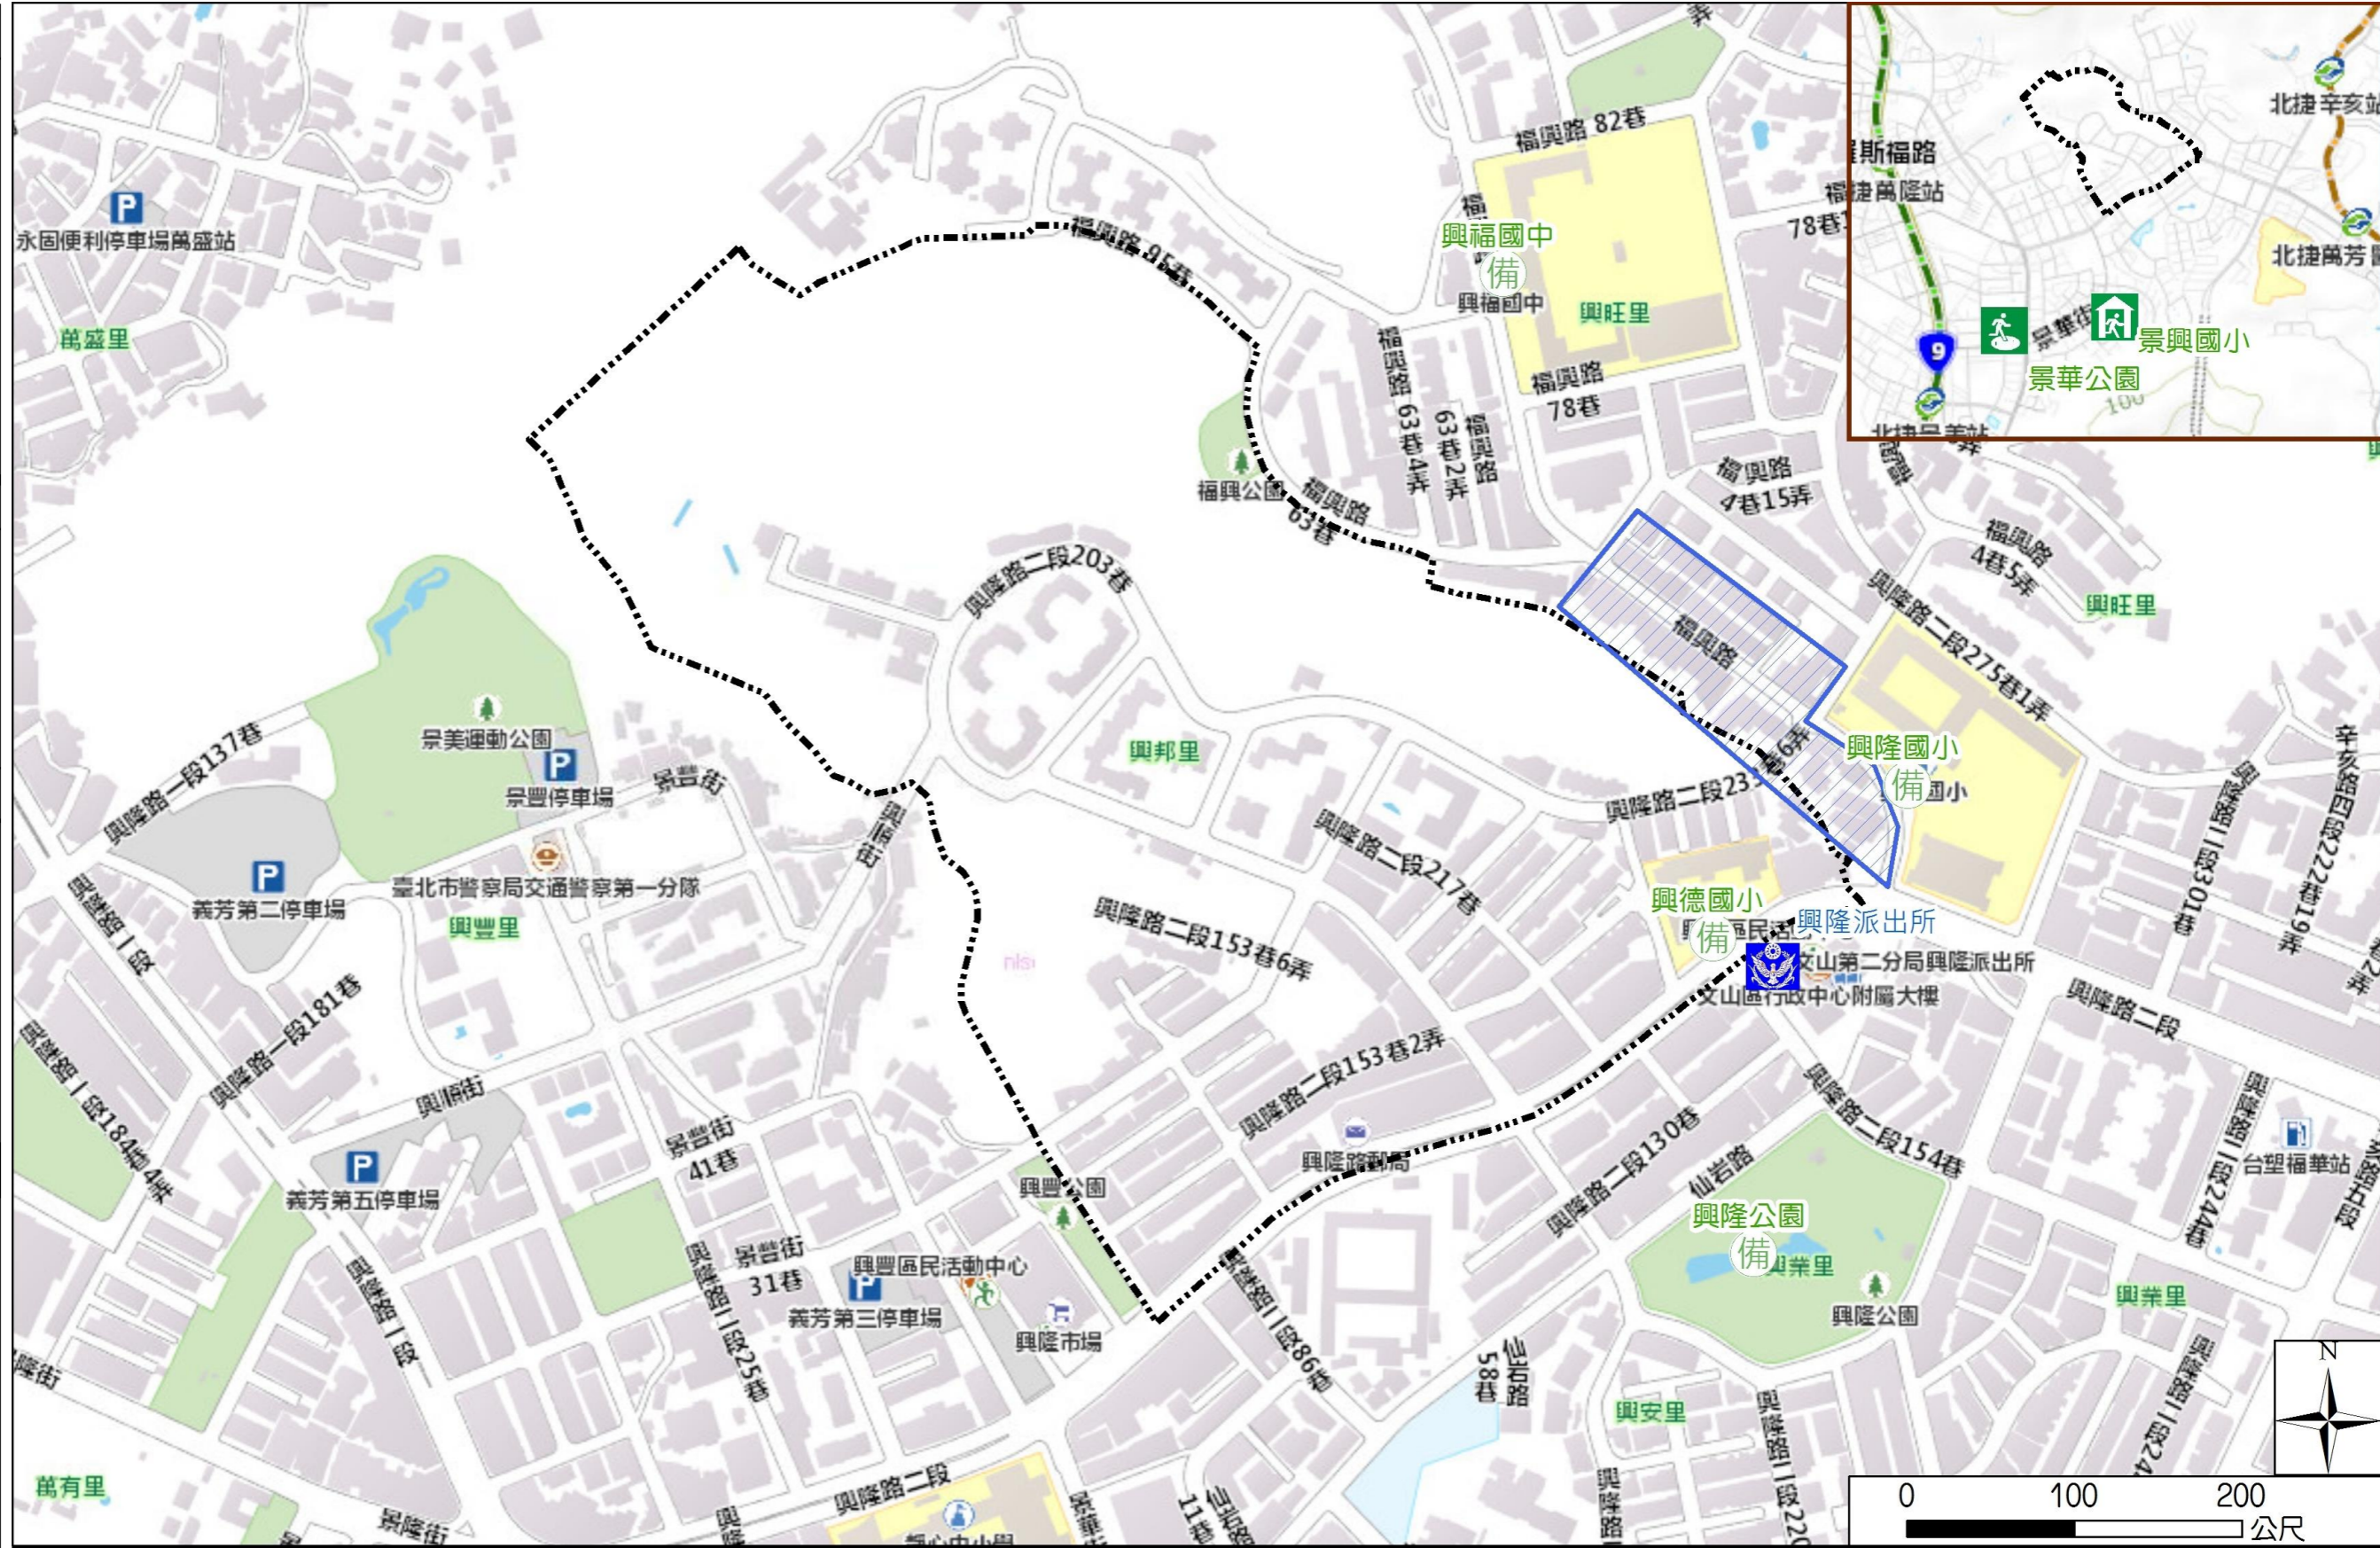

Xingbang Vil., Wenshan Dist., Taipei City Simple Evacuation Map

Emergency notification

Taipei Citizen Hotline : 1999
 Fire Department Tel. : 119
 Police Department Tel. : 110
 EOC of Wenshan Dist.
 Non-emergency number : 02-29365522
 Emergency number : 02-66290119 ; 8661-5818
 Officer
 Mobile : 0975-586972
 Note: Please call this District's EOC to ensure that the evacuation shelter is open

Disaster Prevention Information Website

Taipei City Disaster Prevention Information Website

Evacuation Principle

Flood: Vertical evacuation or preventive evacuation
 Earthquake :

More disaster prevention knowledge :
 Taipei City Disaster Prevention Guide

Evacuation Shelter

Name	Jinghua Park Shelter for Earthquake
Address	Intersection of Jingxing Rd. and Jinghua St.
Capacity	1347
Contact number	02-27884255
Name	Jingxing Elementary School (School for Priority Shelter) Shelter for Earthquake
Address	No. 21, Ln. 150, Jinghua St.
Capacity	126
Contact number	02-29329439#730
Name	Xingfu Junior High School
Address	No. 80, Fuxing Rd.
Capacity	300
Contact number	02-29322024#400
Name	Xingde Elementary School
Address	No. 235, Sec. 2, Xinglong Rd.
Capacity	30
Contact number	02-29329431#37