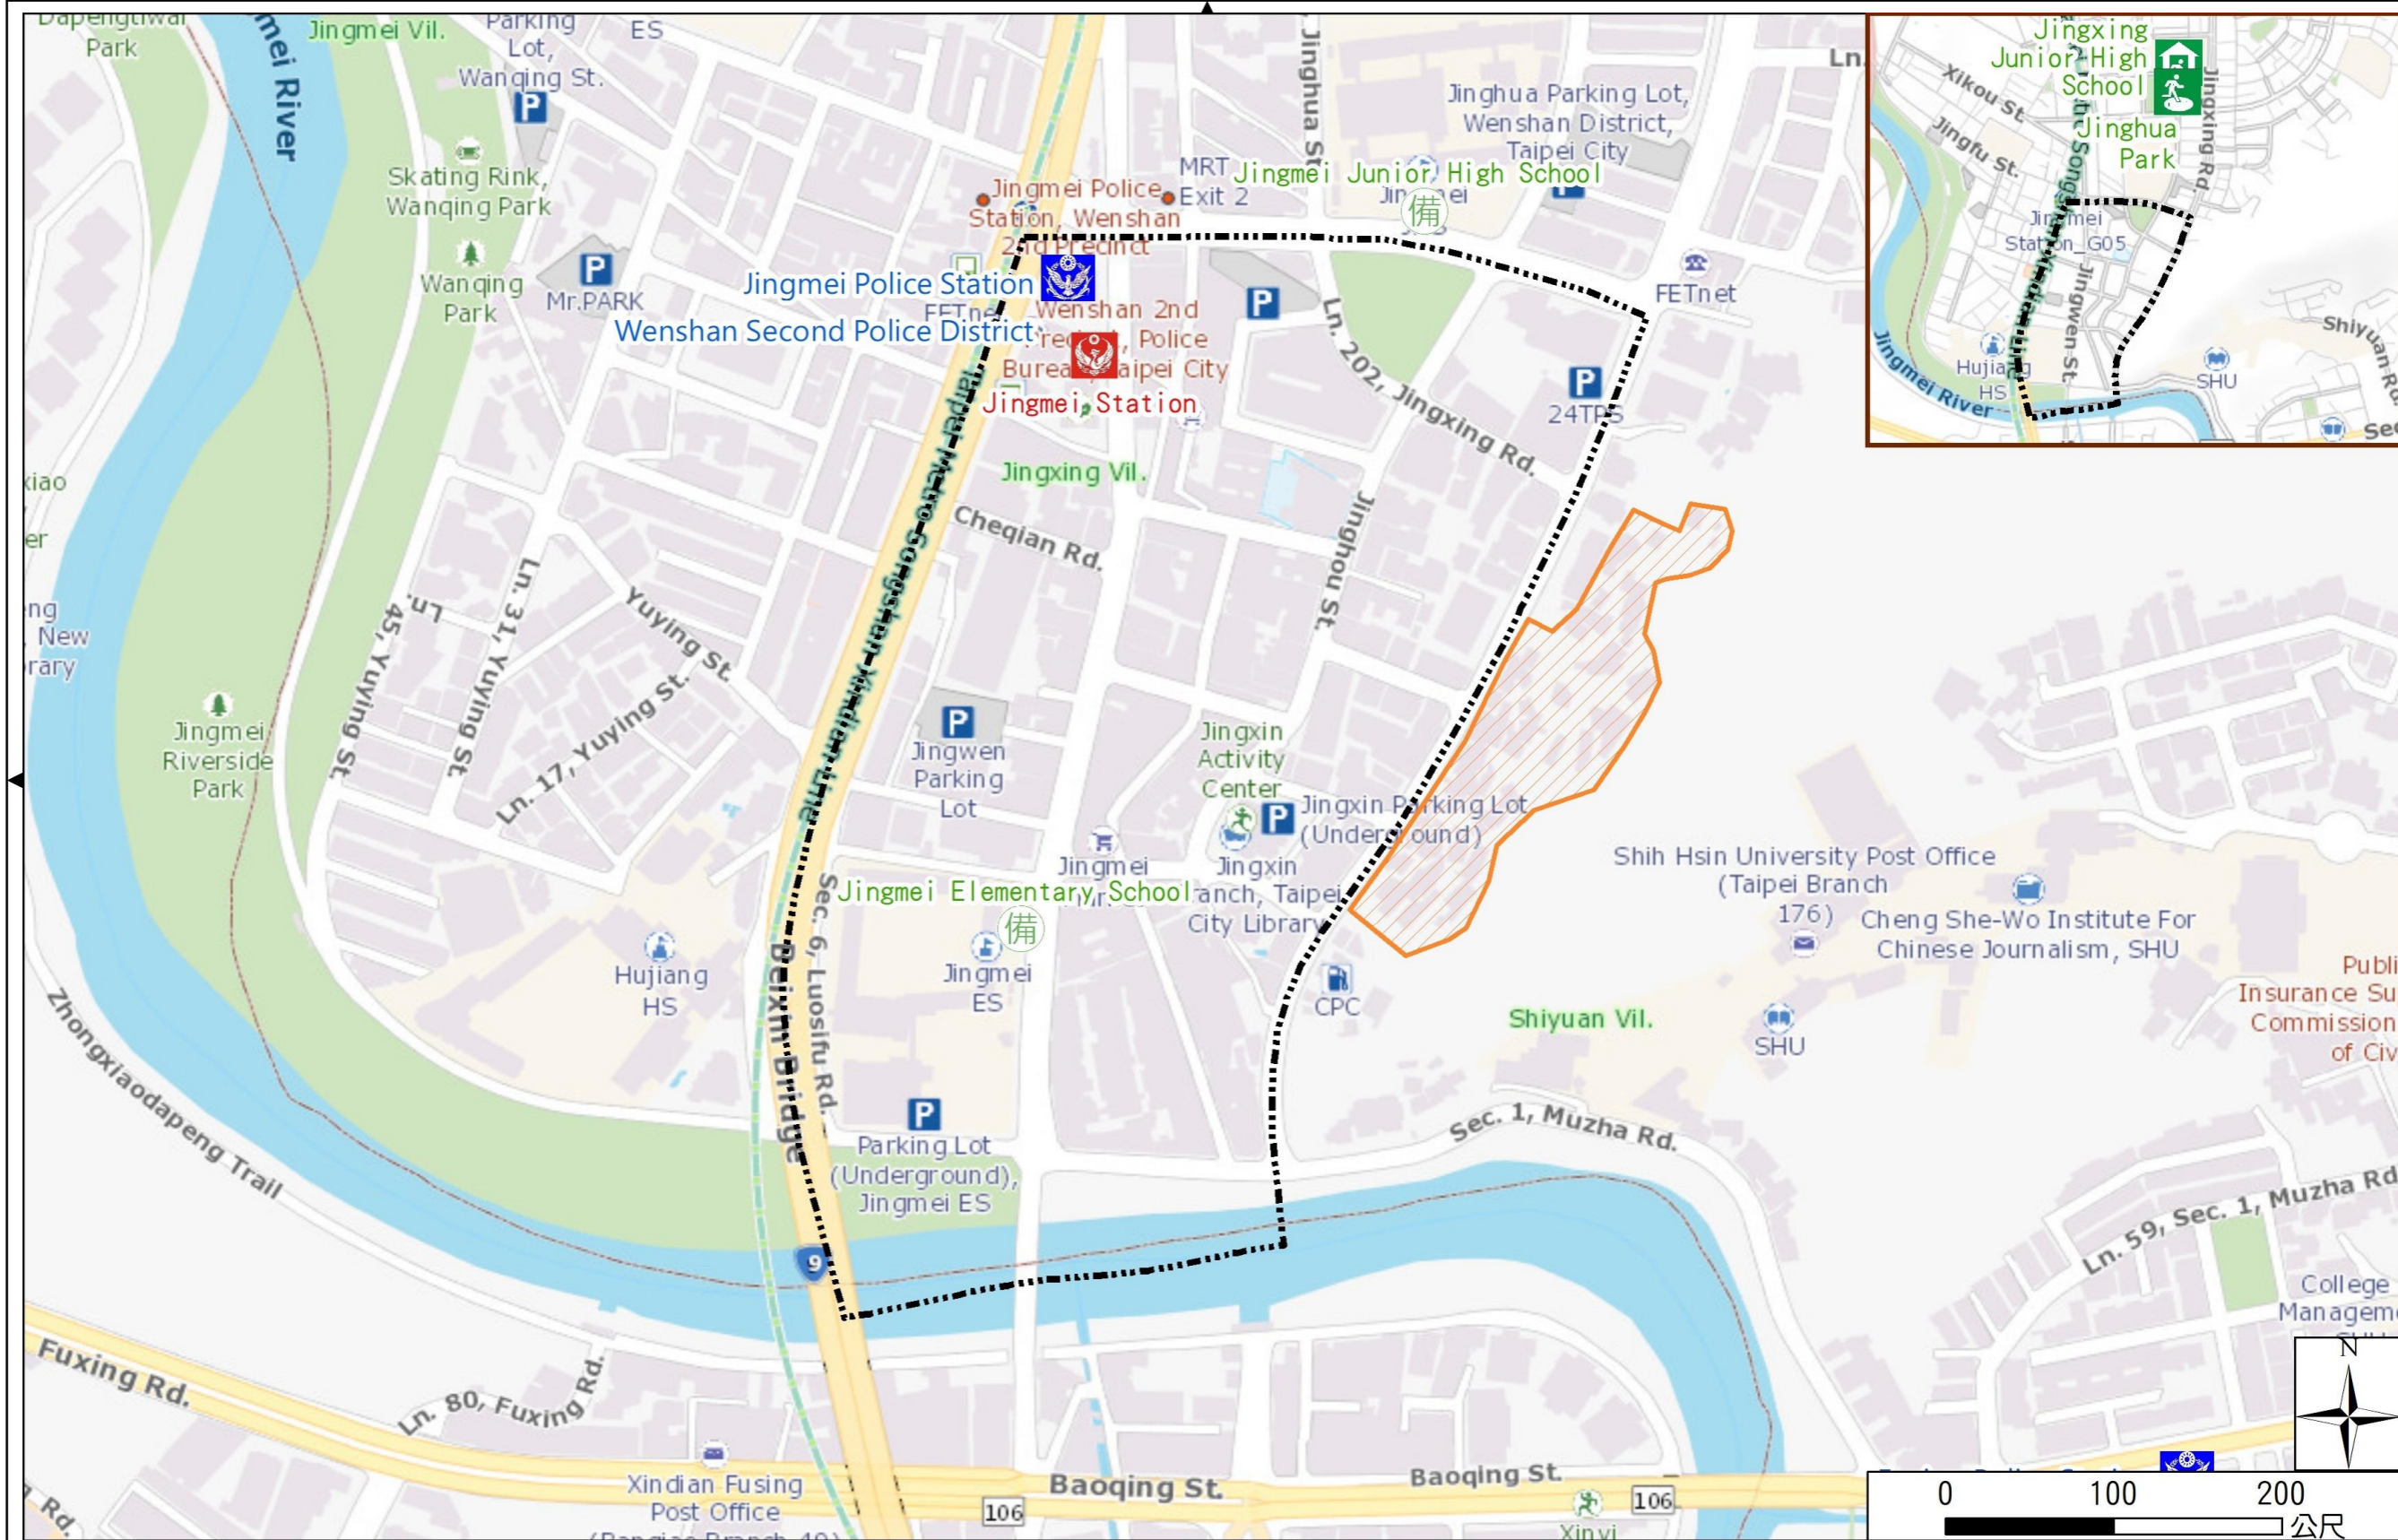

Jingxing Vil., Wenshan Dist., Taipei City Simple Evacuation Map

Emergency notification

Taipei Citizen Hotline : 1999
Fire Department Tel. : 119
Police Department Tel. : 110
EOC of Wenshan Dist.
Non-emergency number : 02-29365522
Emergency number : 02-66290119
Officer
Mobile : 0972-246001
Note: Please call this District's EOC to ensure that the evacuation shelter is open

Disaster Prevention Information Website

Taipei City Disaster Prevention Information Website

Evacuation Principle

Flood: Vertical evacuation or preventive evacuation
Earthquake :

More disaster prevention knowledge :
Taipei City Disaster Prevention Guide

Evacuation Shelter

Name	Jinghua Park Shelter for Earthquake
Address	Intersection of Jingxing Rd. and Jinghua St.
Capacity	1347
Contact number	02-27884255
Name	Jingxing Junior High School (School for Priority Shelter) Shelter for Flood and Earthquake
Address	No. 2, Ln. 46, Jingxing Rd.
Capacity	100
Contact number	02-29323794#130
Name	Jingmei Elementary School
Address	No. 108, Jingwen St.
Capacity	74
Contact number	02-29322151#130
Name	Jingmei Junior High School
Address	No. 27, Jingzhong St.
Capacity	80
Contact number	02-89353130#501

Legend 圖例	里界 Village Boundary	避難收容處所 Evacuation Shelter	防救災單位 Disaster Rescue Resources	重要地標 Landmark
	里界 Village Boundary	 室內避難收容處所(優先安置學校) Indoor Evacuation Shelter (School for Priority Shelter)	 警察單位 Police Department	 重要地標 Landmark
	山坡地老舊聚落 Hillside Communities	 室外避難收容處所(防災公園) Outdoor Evacuation Shelter (Disaster Prevention Park)	 消防單位 Fire Department	
	土石流潛勢溪流 Potential Debris Flow Hazard Torrent	 避難收容處所(備用) Evacuation Shelter (Backup)	 急救責任醫院 Designated Hospital (Emergency Medical Treatment)	
			 直升機起降場 Helipad	

Made by the Wenshan District Office, Taipei City in January, 2022