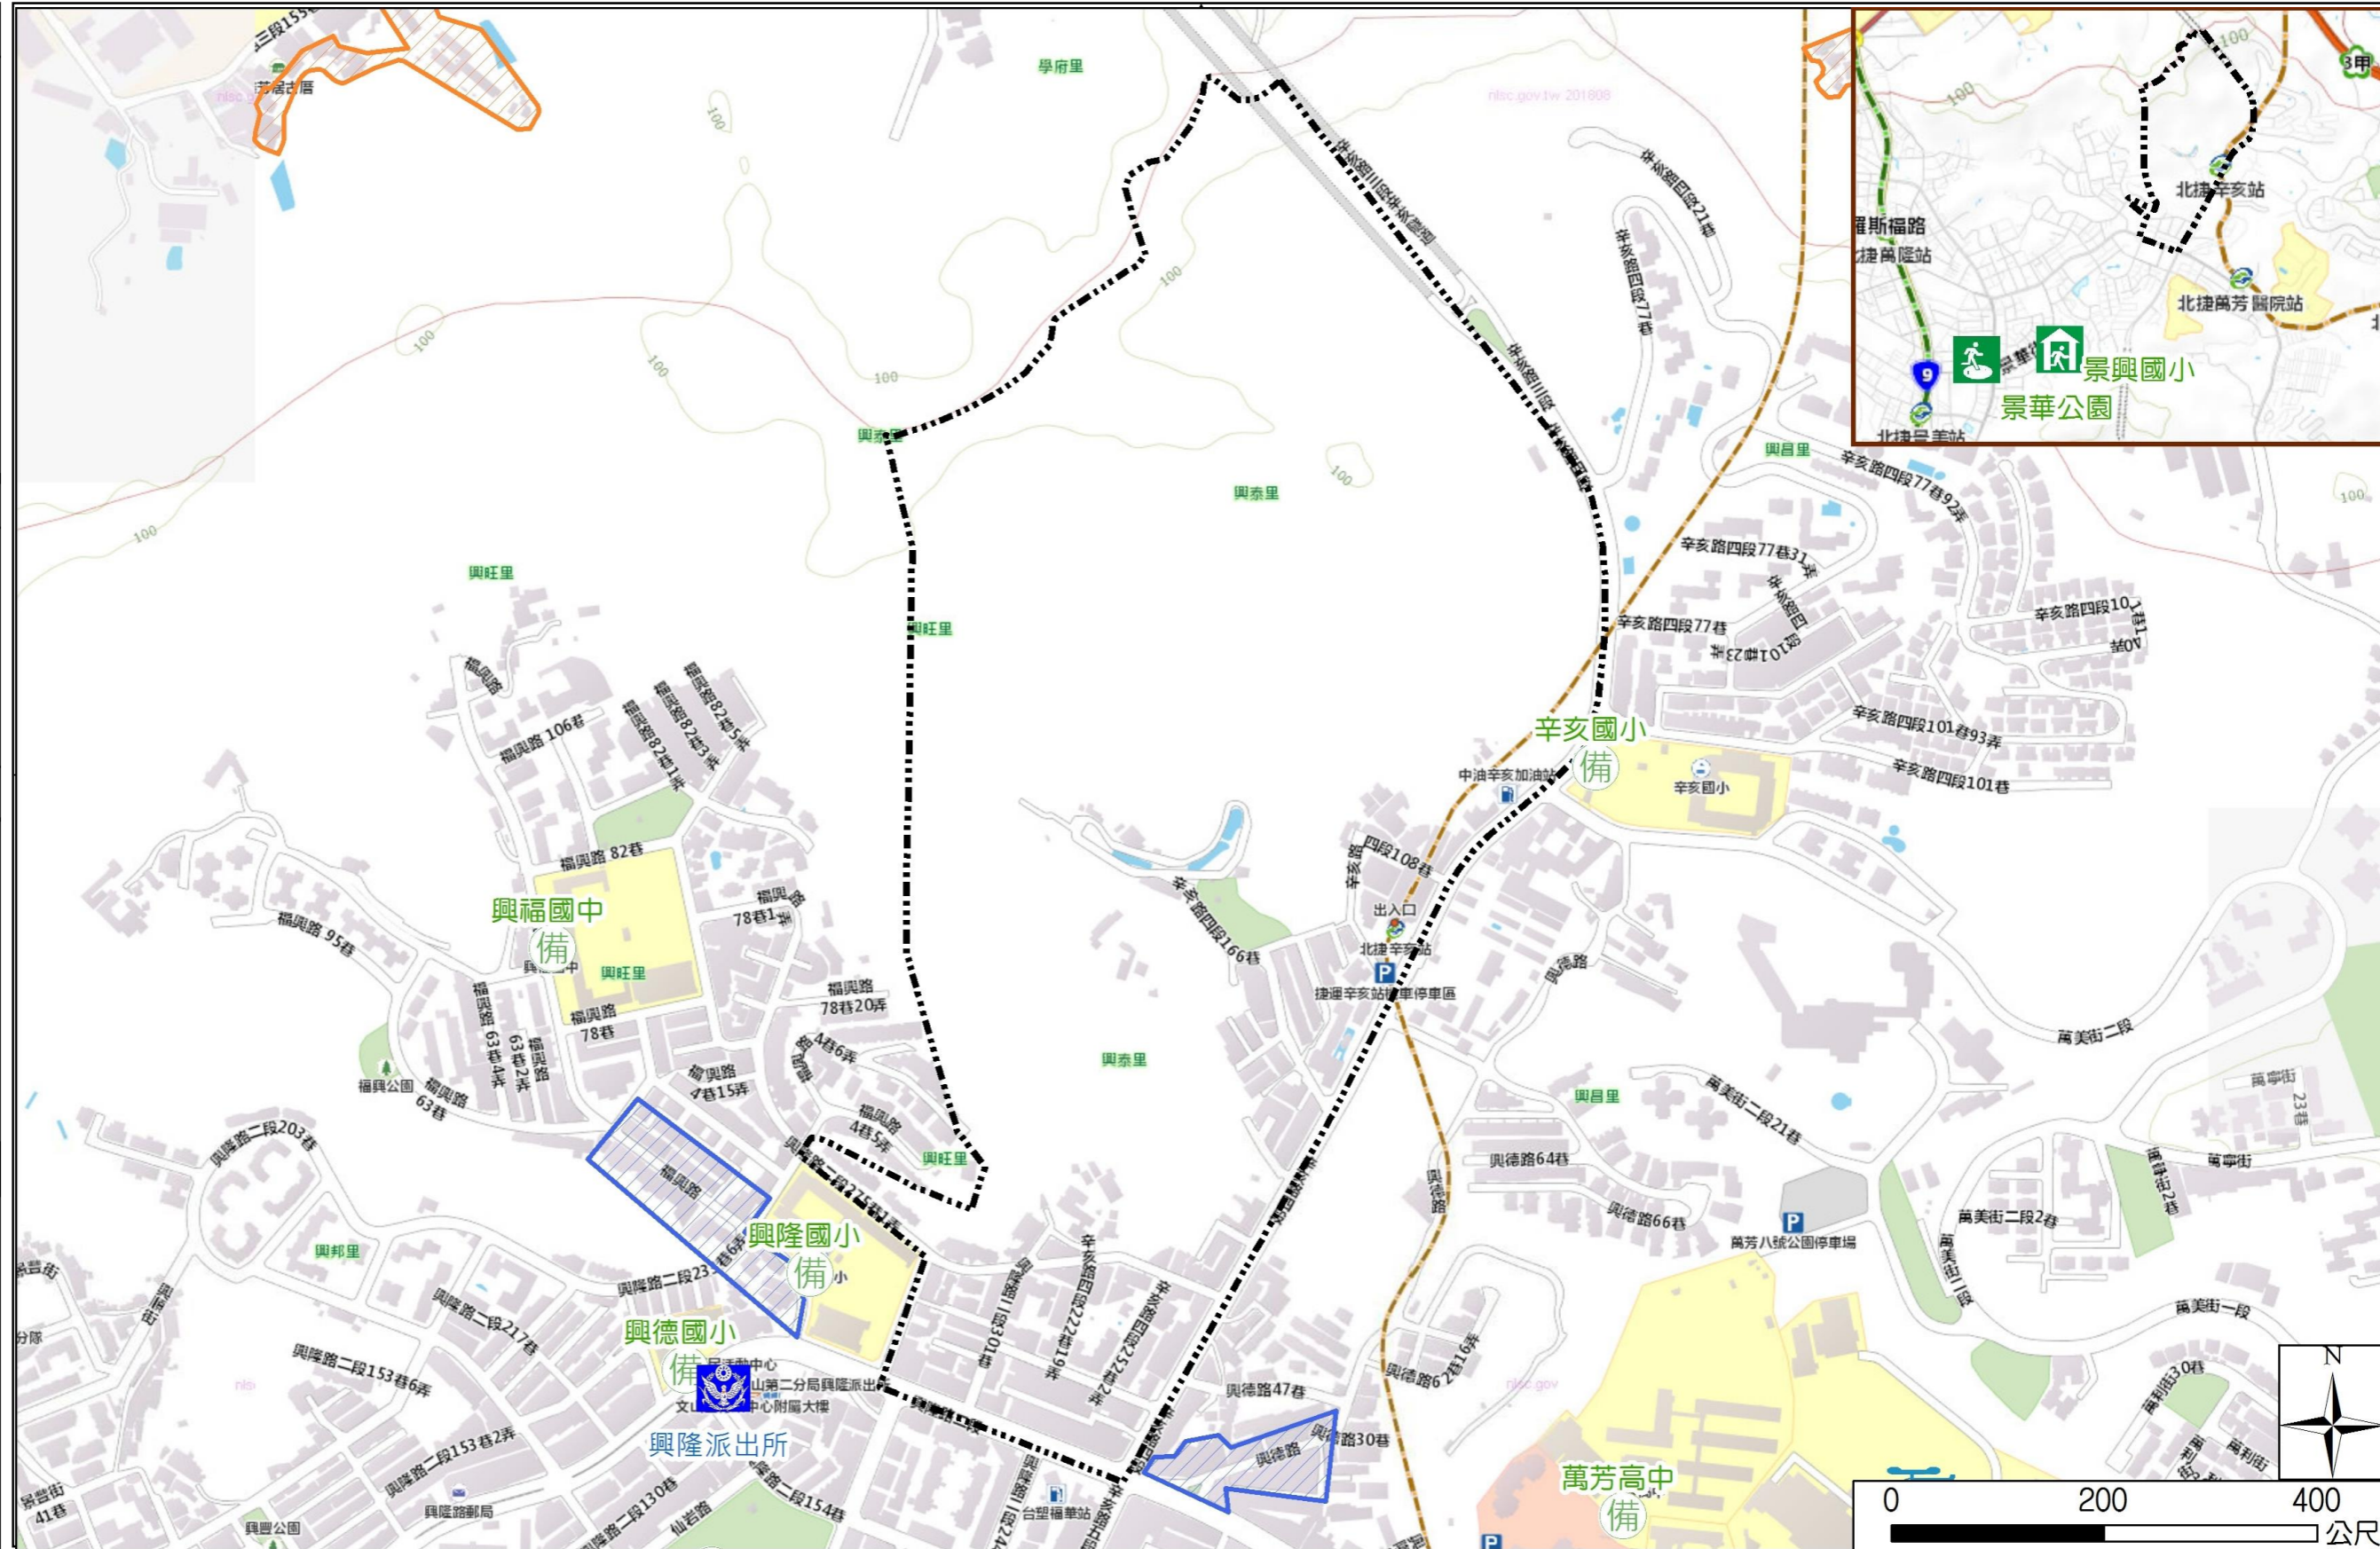

## Evacuation Shelter

Name	Jinghua Park Shelter for Earthquake
Address	Intersection of Jingxing Rd. and Jinghua St.
Capacity	1347
Contact number	02-27884255
Name	Jingxing Elementary School (School for Priority Shelter) Shelter for Earthquake
Address	No. 21, Ln. 150, Jinghua St.
Capacity	126
Contact number	02-29329439#730
Name	Xinhai Elementary School
Address	No. 103, Sec. 4, Xinhai Rd.
Capacity	30
Contact number	02-29357282#141
Name	Xinglong Elementary School
Address	No. 2, Fuxing Rd.
Capacity	133
Contact number	02-29323131#511