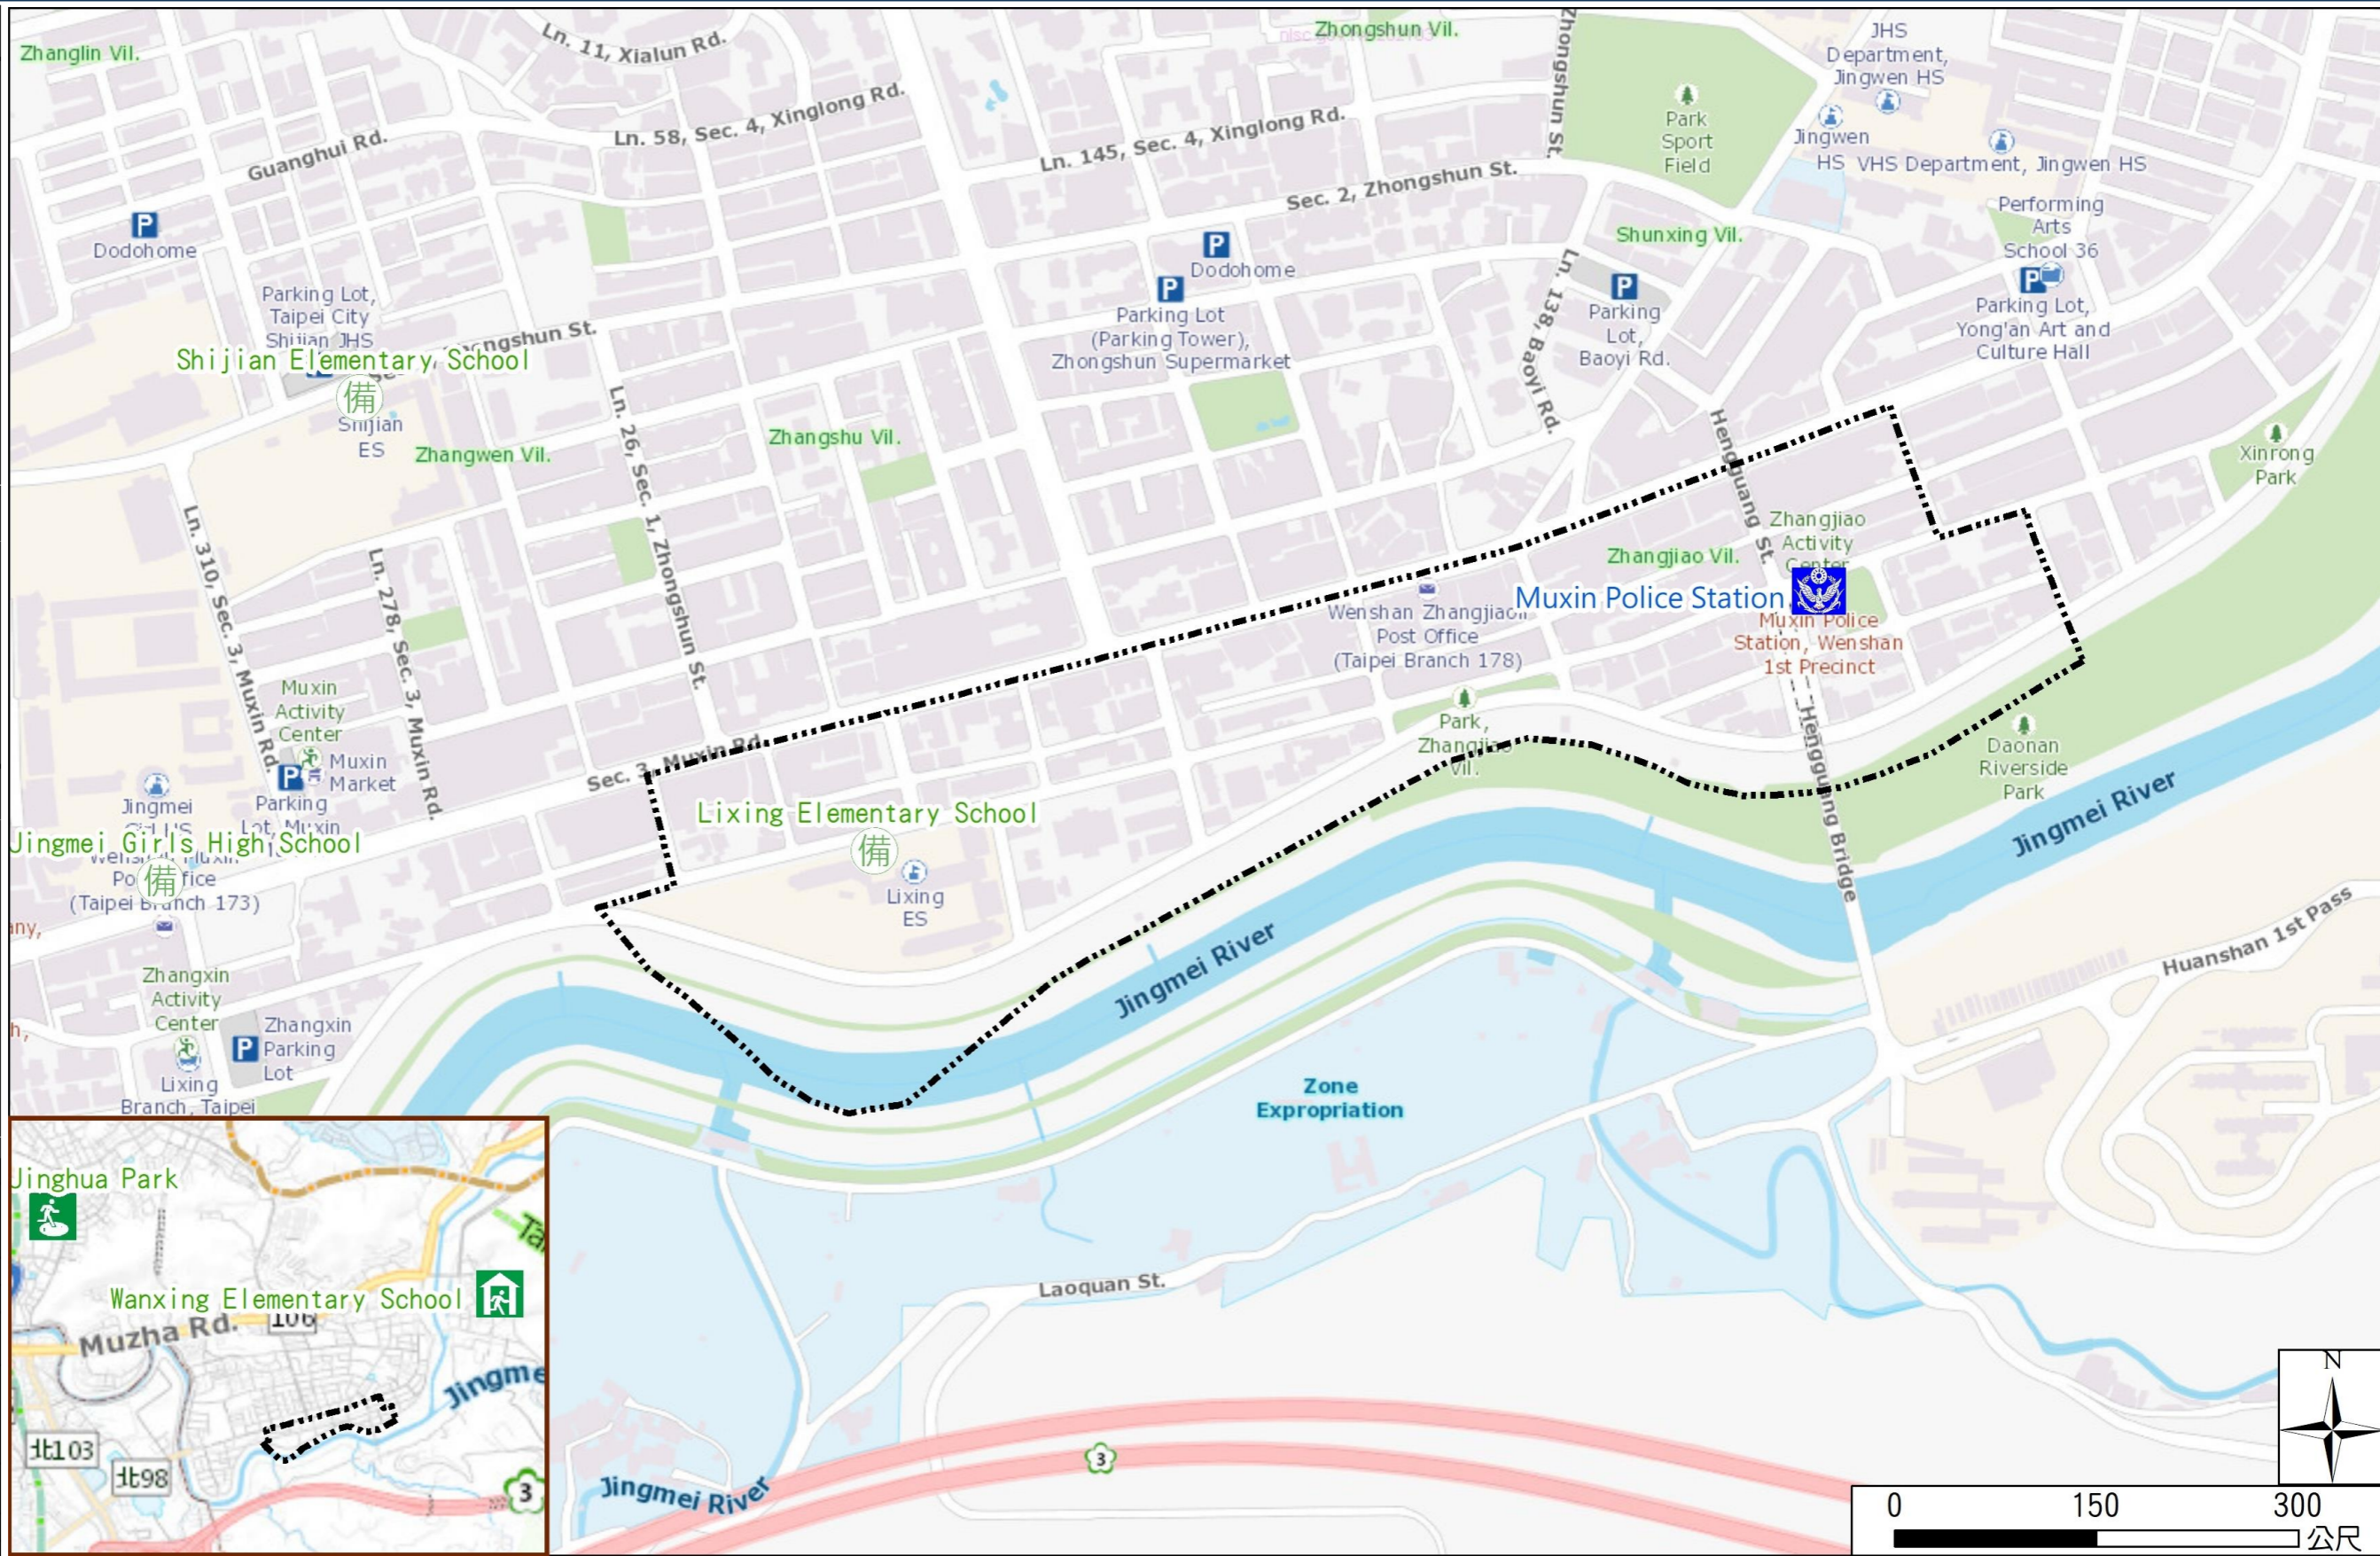

Disaster Prevention Information Website

Taipei City Disaster Prevention Information Website

Knowledge of disaster prevention

Flood: Vertical evacuation or preventive evacuation
 Earthquake

More disaster prevention knowledge :
 Taipei City Disaster Prevention Guide

Evacuation Shelter

Name	Jinghua Park (Applicable to earthquake situations)
Address	Jingxing Rd.
Capacity	1350
Contact number	02-27884255
Name	Wanxing Elementary School (School for Priority Shelter) (Applicable to flood situations)
Address	No. 7, Ln. 155, Sec. 2, Xiuming Rd.
Capacity	125
Contact number	02-29381721#130
Name	Lixing Elementary School
Address	No. 7, Ln. 155, Sec. 3, Muxin Rd.
Capacity	30
Contact number	02-29363995#821
Name	Shijian Elementary School
Address	No. 4, Sec. 1, Zhongshun St.
Capacity	75
Contact number	02-29360725#147