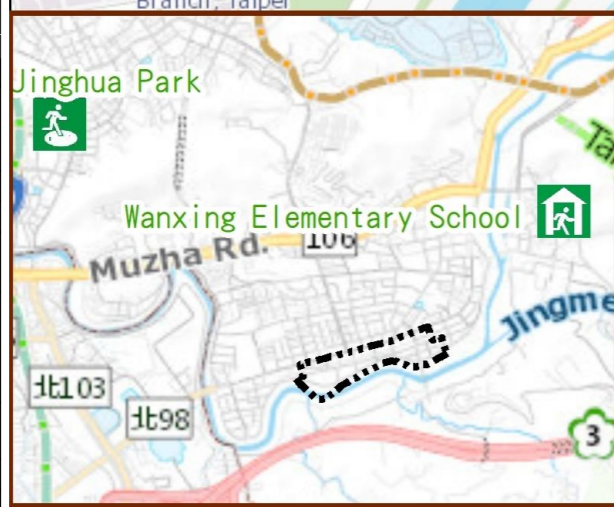

Evacuation Shelter

Name	Jinghua Park (Applicable to earthquake situations)
Address	Jingxing Rd.
Capacity	1350
Contact number	02-27884255
Name	Wanxing Elementary School (School for Priority Shelter) (Applicable to flood situations)
Address	No. 7, Ln. 155, Sec. 2, Xiuming Rd.
Capacity	125
Contact number	02-29381721#130
Name	Lixing Elementary School
Address	No. 7, Ln. 155, Sec. 3, Muxin Rd.
Capacity	30
Contact number	02-29363995#821
Name	Shijian Elementary School
Address	No. 4, Sec. 1, Zhongshun St.
Capacity	75
Contact number	02-29360725#147